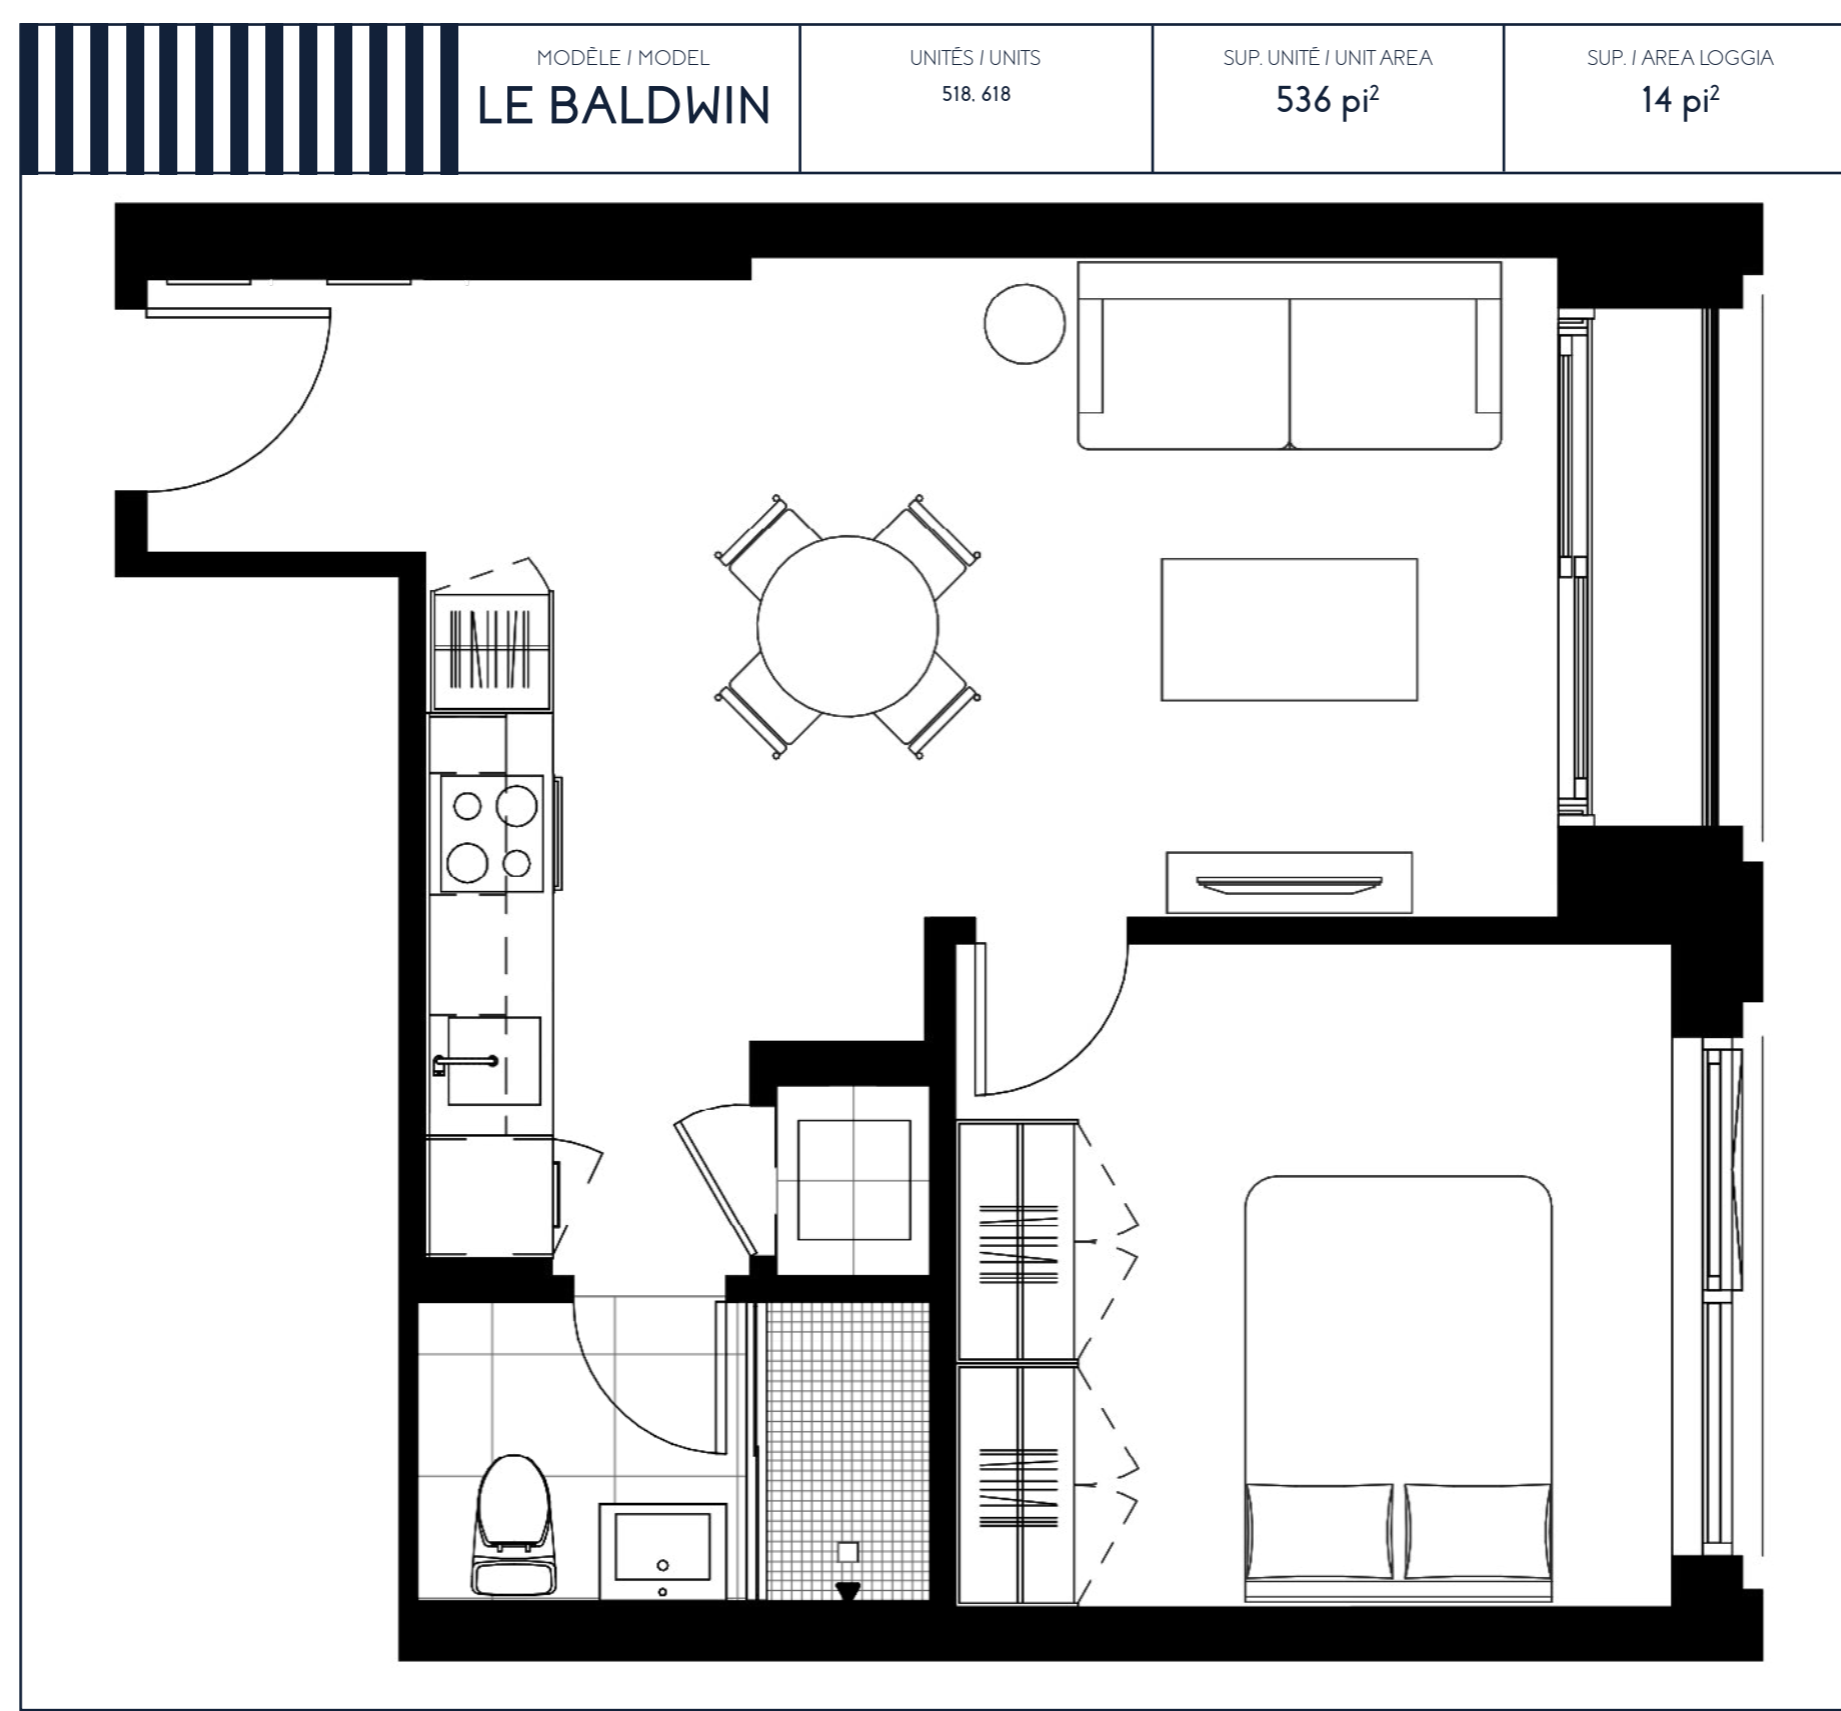

LE BALDWIN

CHAMBRE / ROOM
9' - 8 3/8" x 10' - 11"

SÈJOUR / LIVING ROOM
9' - 6 1/4" x 10' - 10 3/8"

CUISINE / KITCHEN
SALLE À MANGER / DINING ROOM
6' - 10 5/8" x 8' - 11 1/2"

SALLE DE BAIN / BATHROOM
8' - 4 1/2" x 4' - 11"