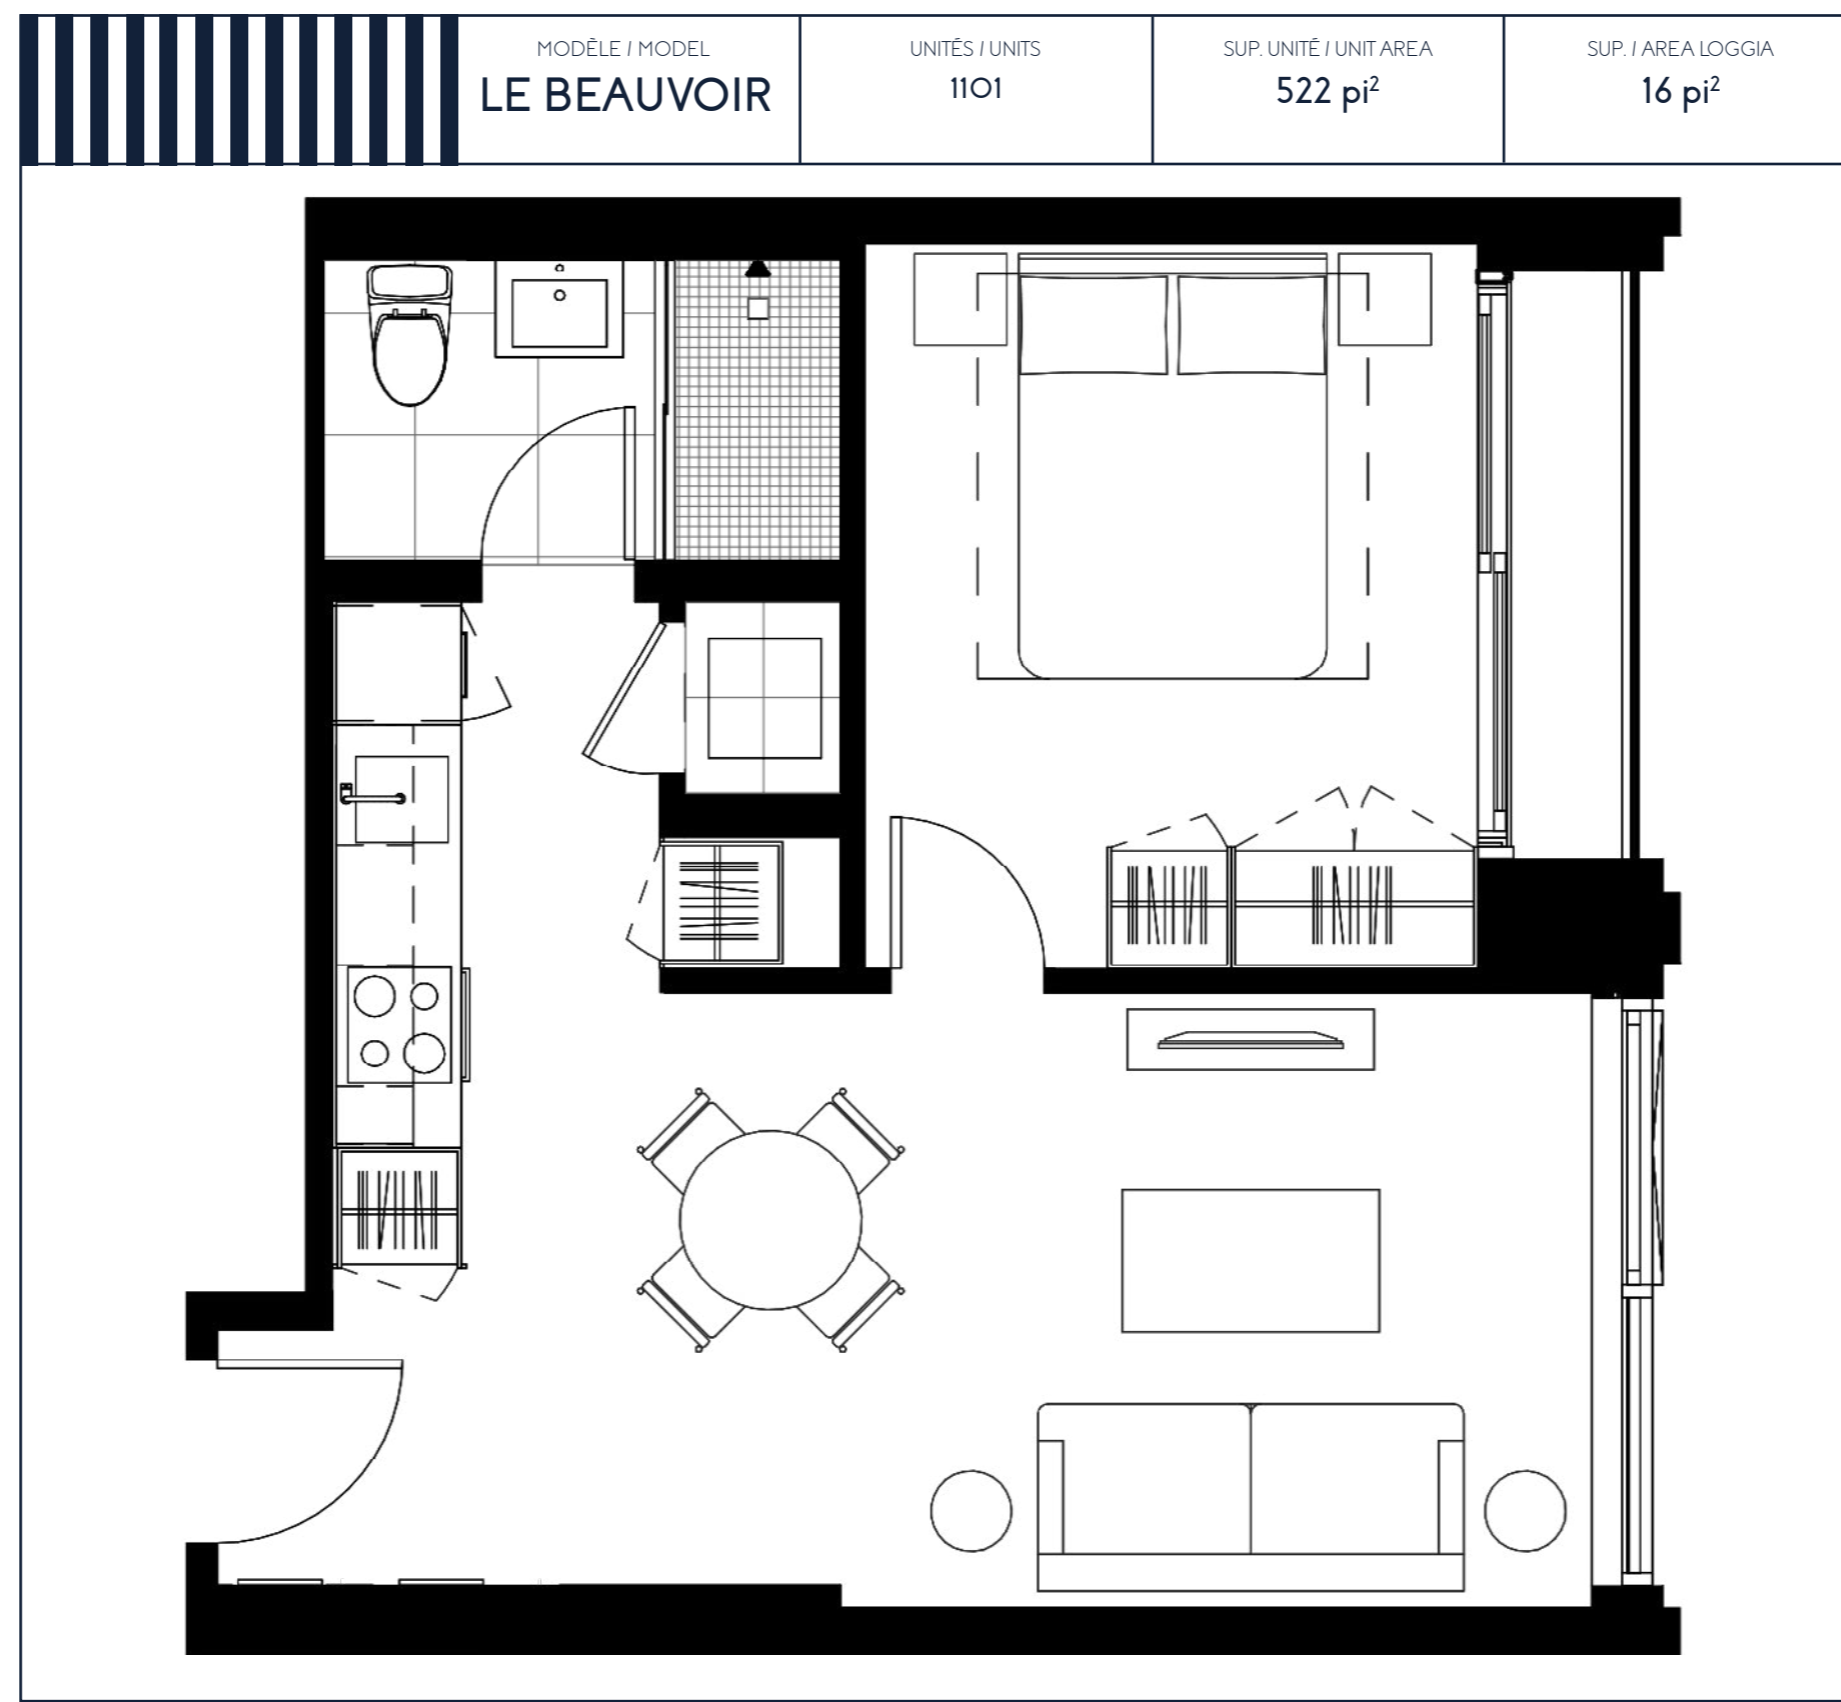

LE BEAUVOIR

- CHAMBRE / ROOM  
9' - 11 1/8" x 9' - 11"
- SÈJOUR / LIVING ROOM  
11' - 4 1/2" x 9' - 11"
- CUISINE / KITCHEN  
SALLE À MANGER / DINING ROOM  
6' - 11 5/8" x 8' - 11 1/2"
- SALLE DE BAIN / BATHROOM  
8' - 4 1/2" x 4' - 11"