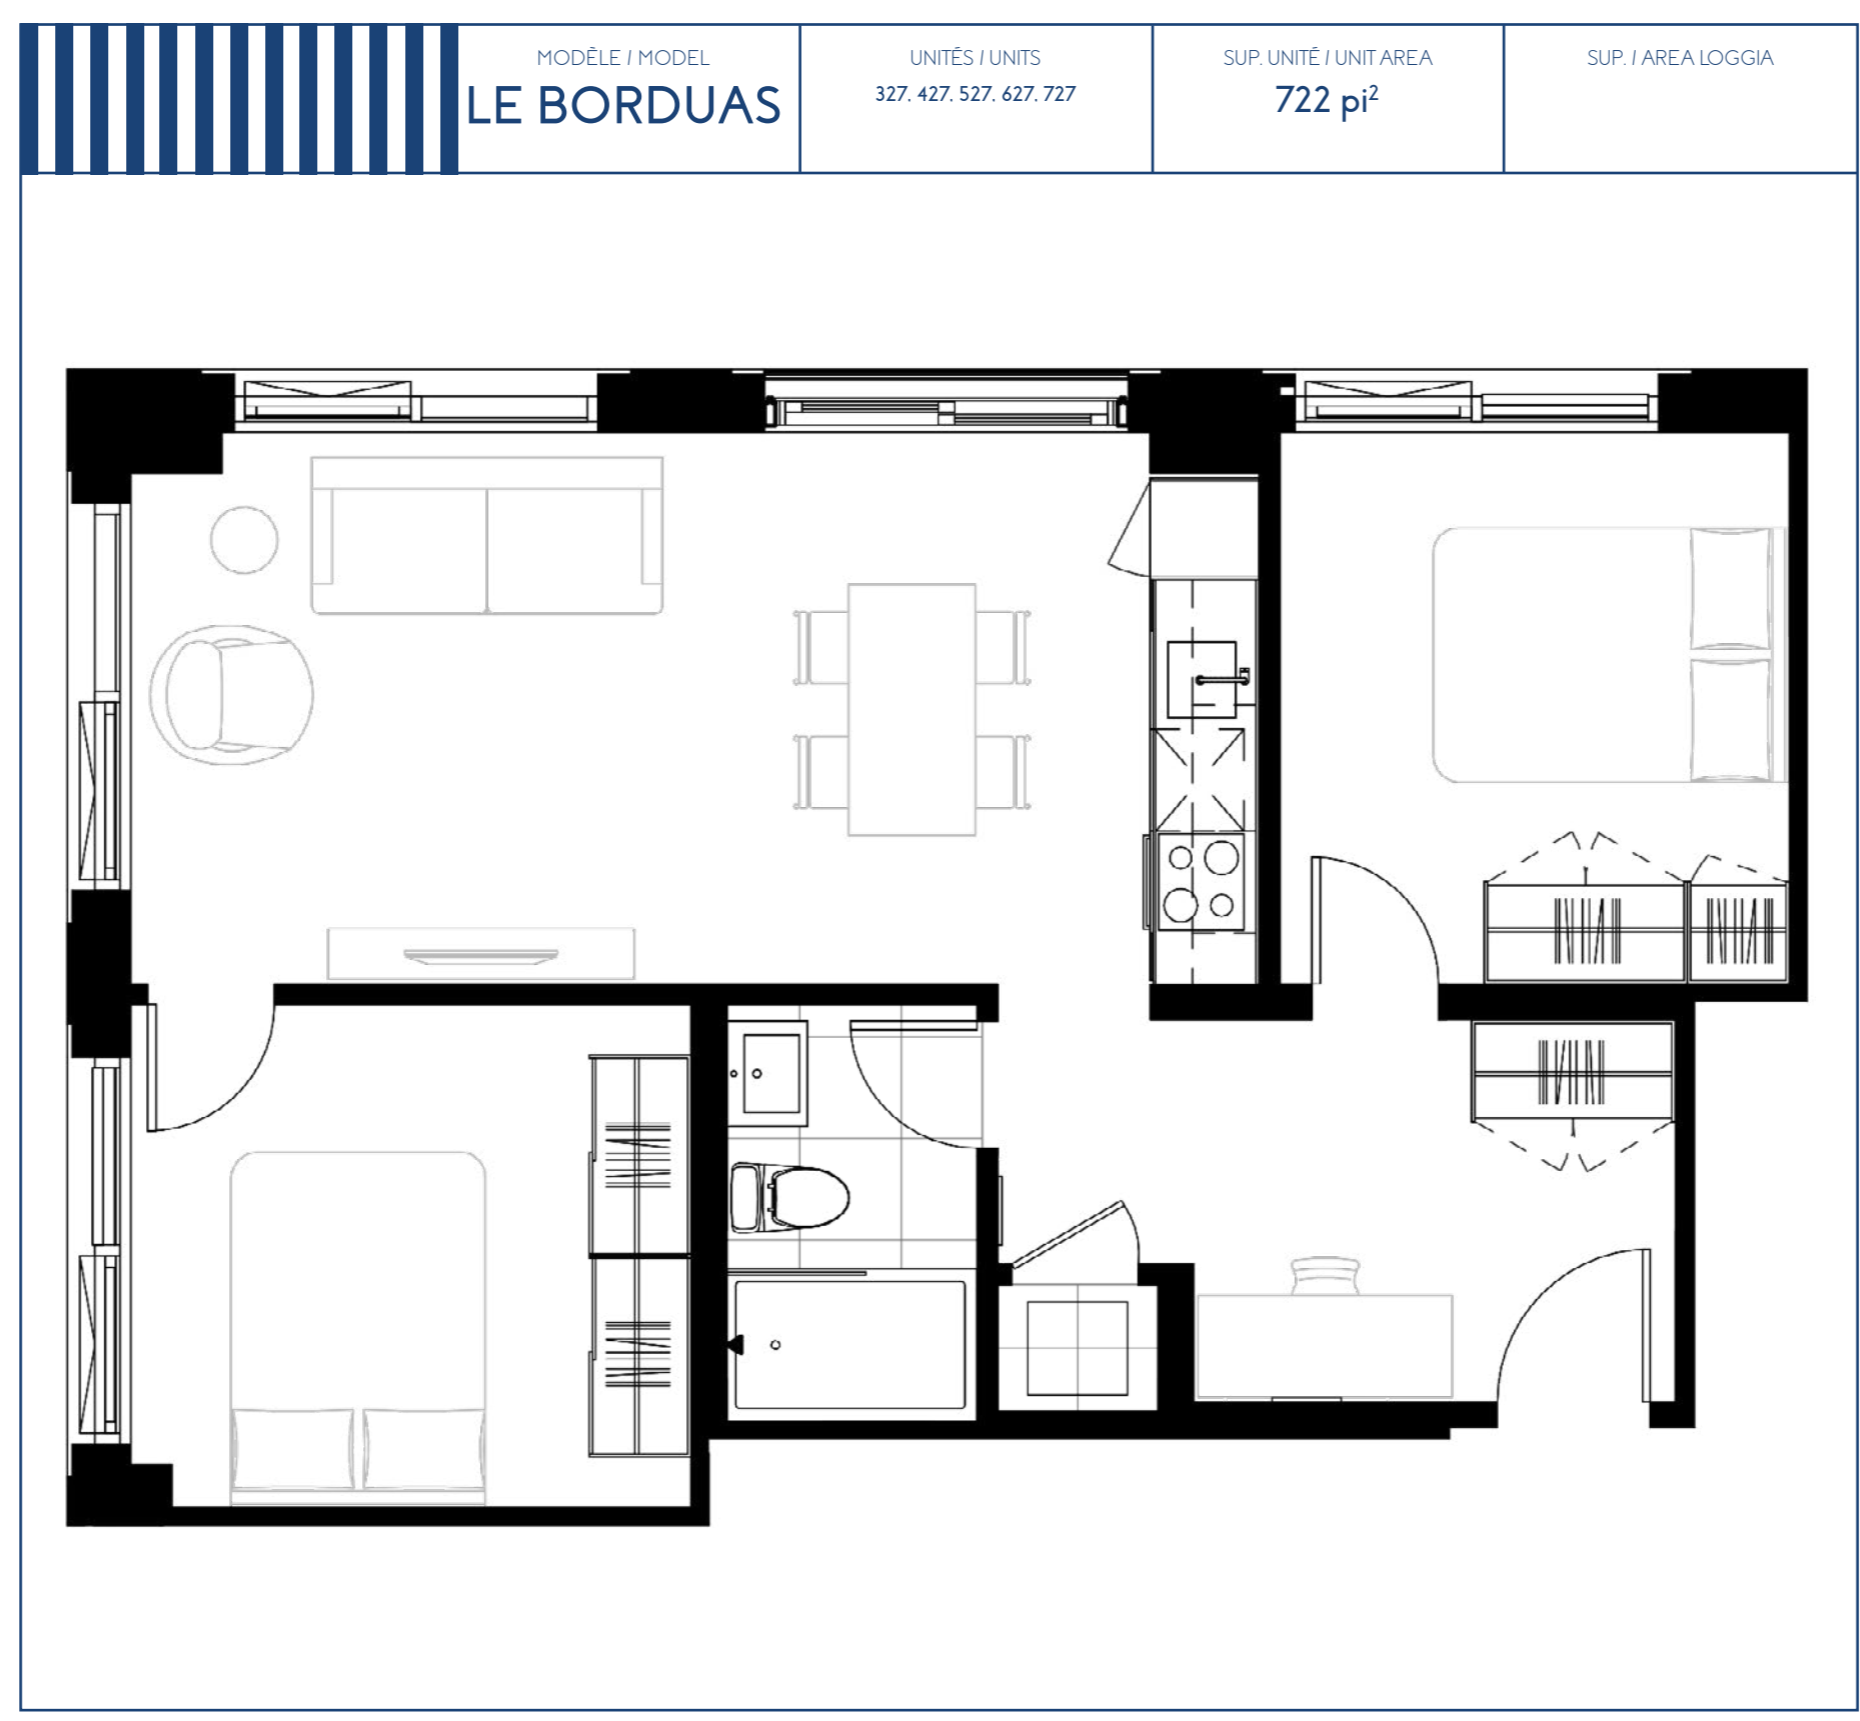

LE BORDUAS

CHAMBRES / ROOMS

10' - 0 1/4" x 8' - 10 1/8"
 9' - 0 1/8" x 9' - 10 7/8"

SÈJOUR / LIVING ROOM

14' - 1 3/8" x 10' - 10 1/4"

CUISINE / KITCHEN

SALLE À MANGER / DINING ROOM

5' - 11 1/4" x 10' - 10 1/4"

SALLE DE BAIN / BATHROOM

4' - 11" x 8' - 2 3/8"