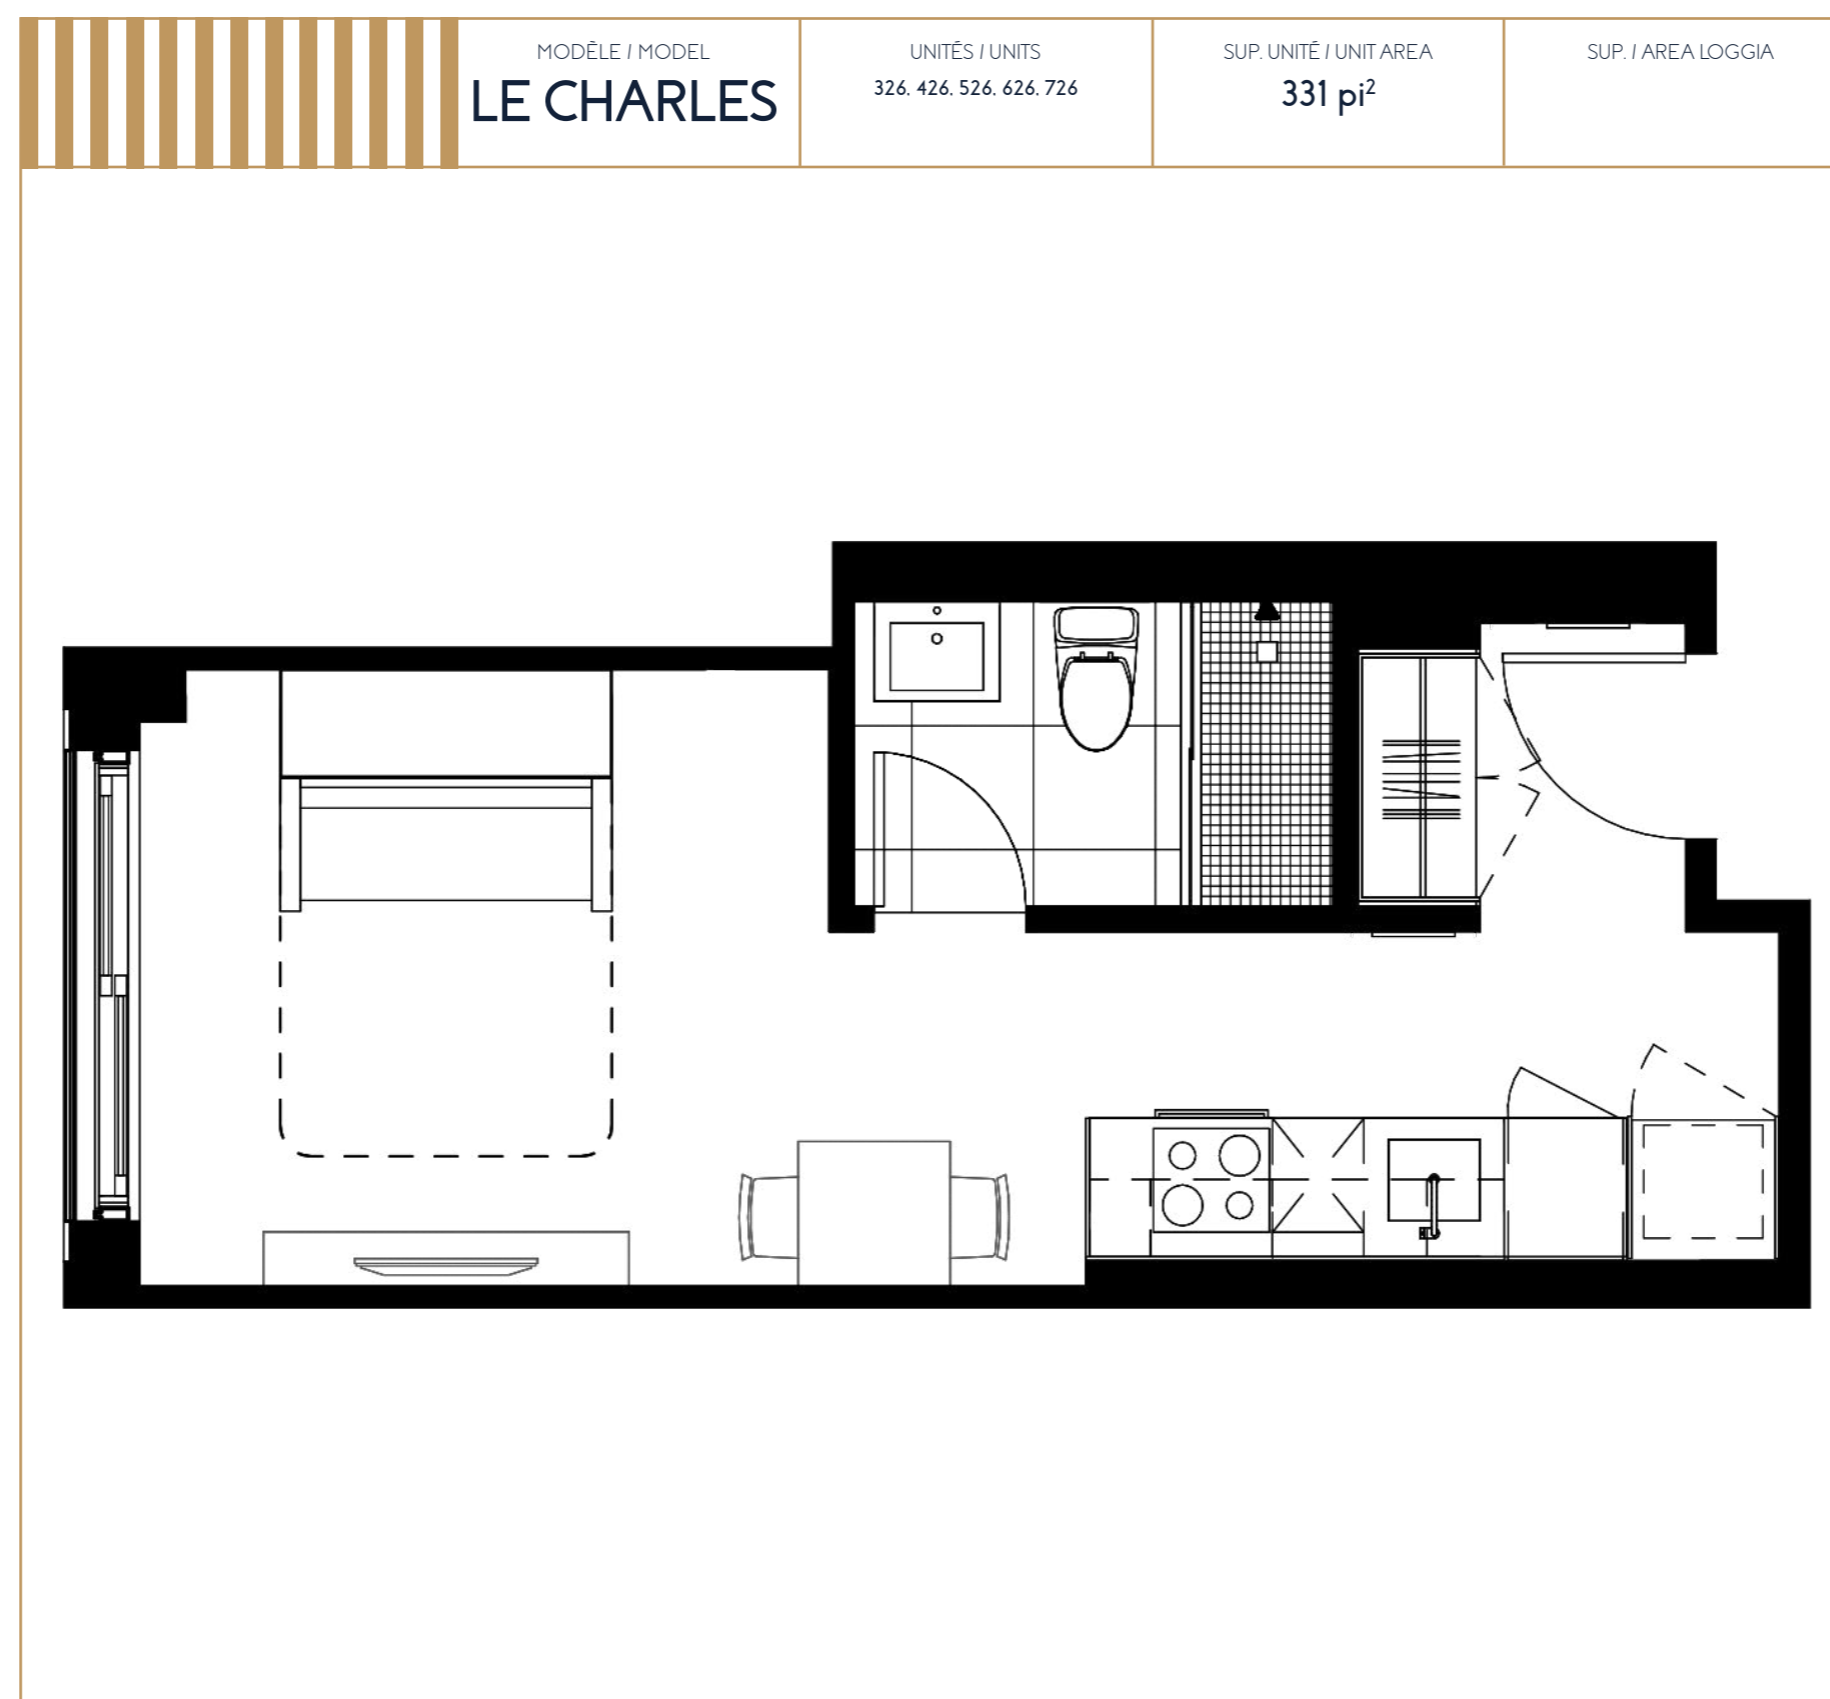

LE CHARLES

SÈJOUR / LIVING ROOM
CHAMBRE / ROOM
11' - 3 3/4" x 9' - 11 3/4"

CUISINE / KITCHEN
SALLE À MANGER / DINING ROOM
8' - 10 3/4" x 3' - 0 1/4"
4' - 2 1/2" x 5' - 8 3/4"

SALLE DE BAIN / BATHROOM
7' - 10 1/2" x 4' - 11"