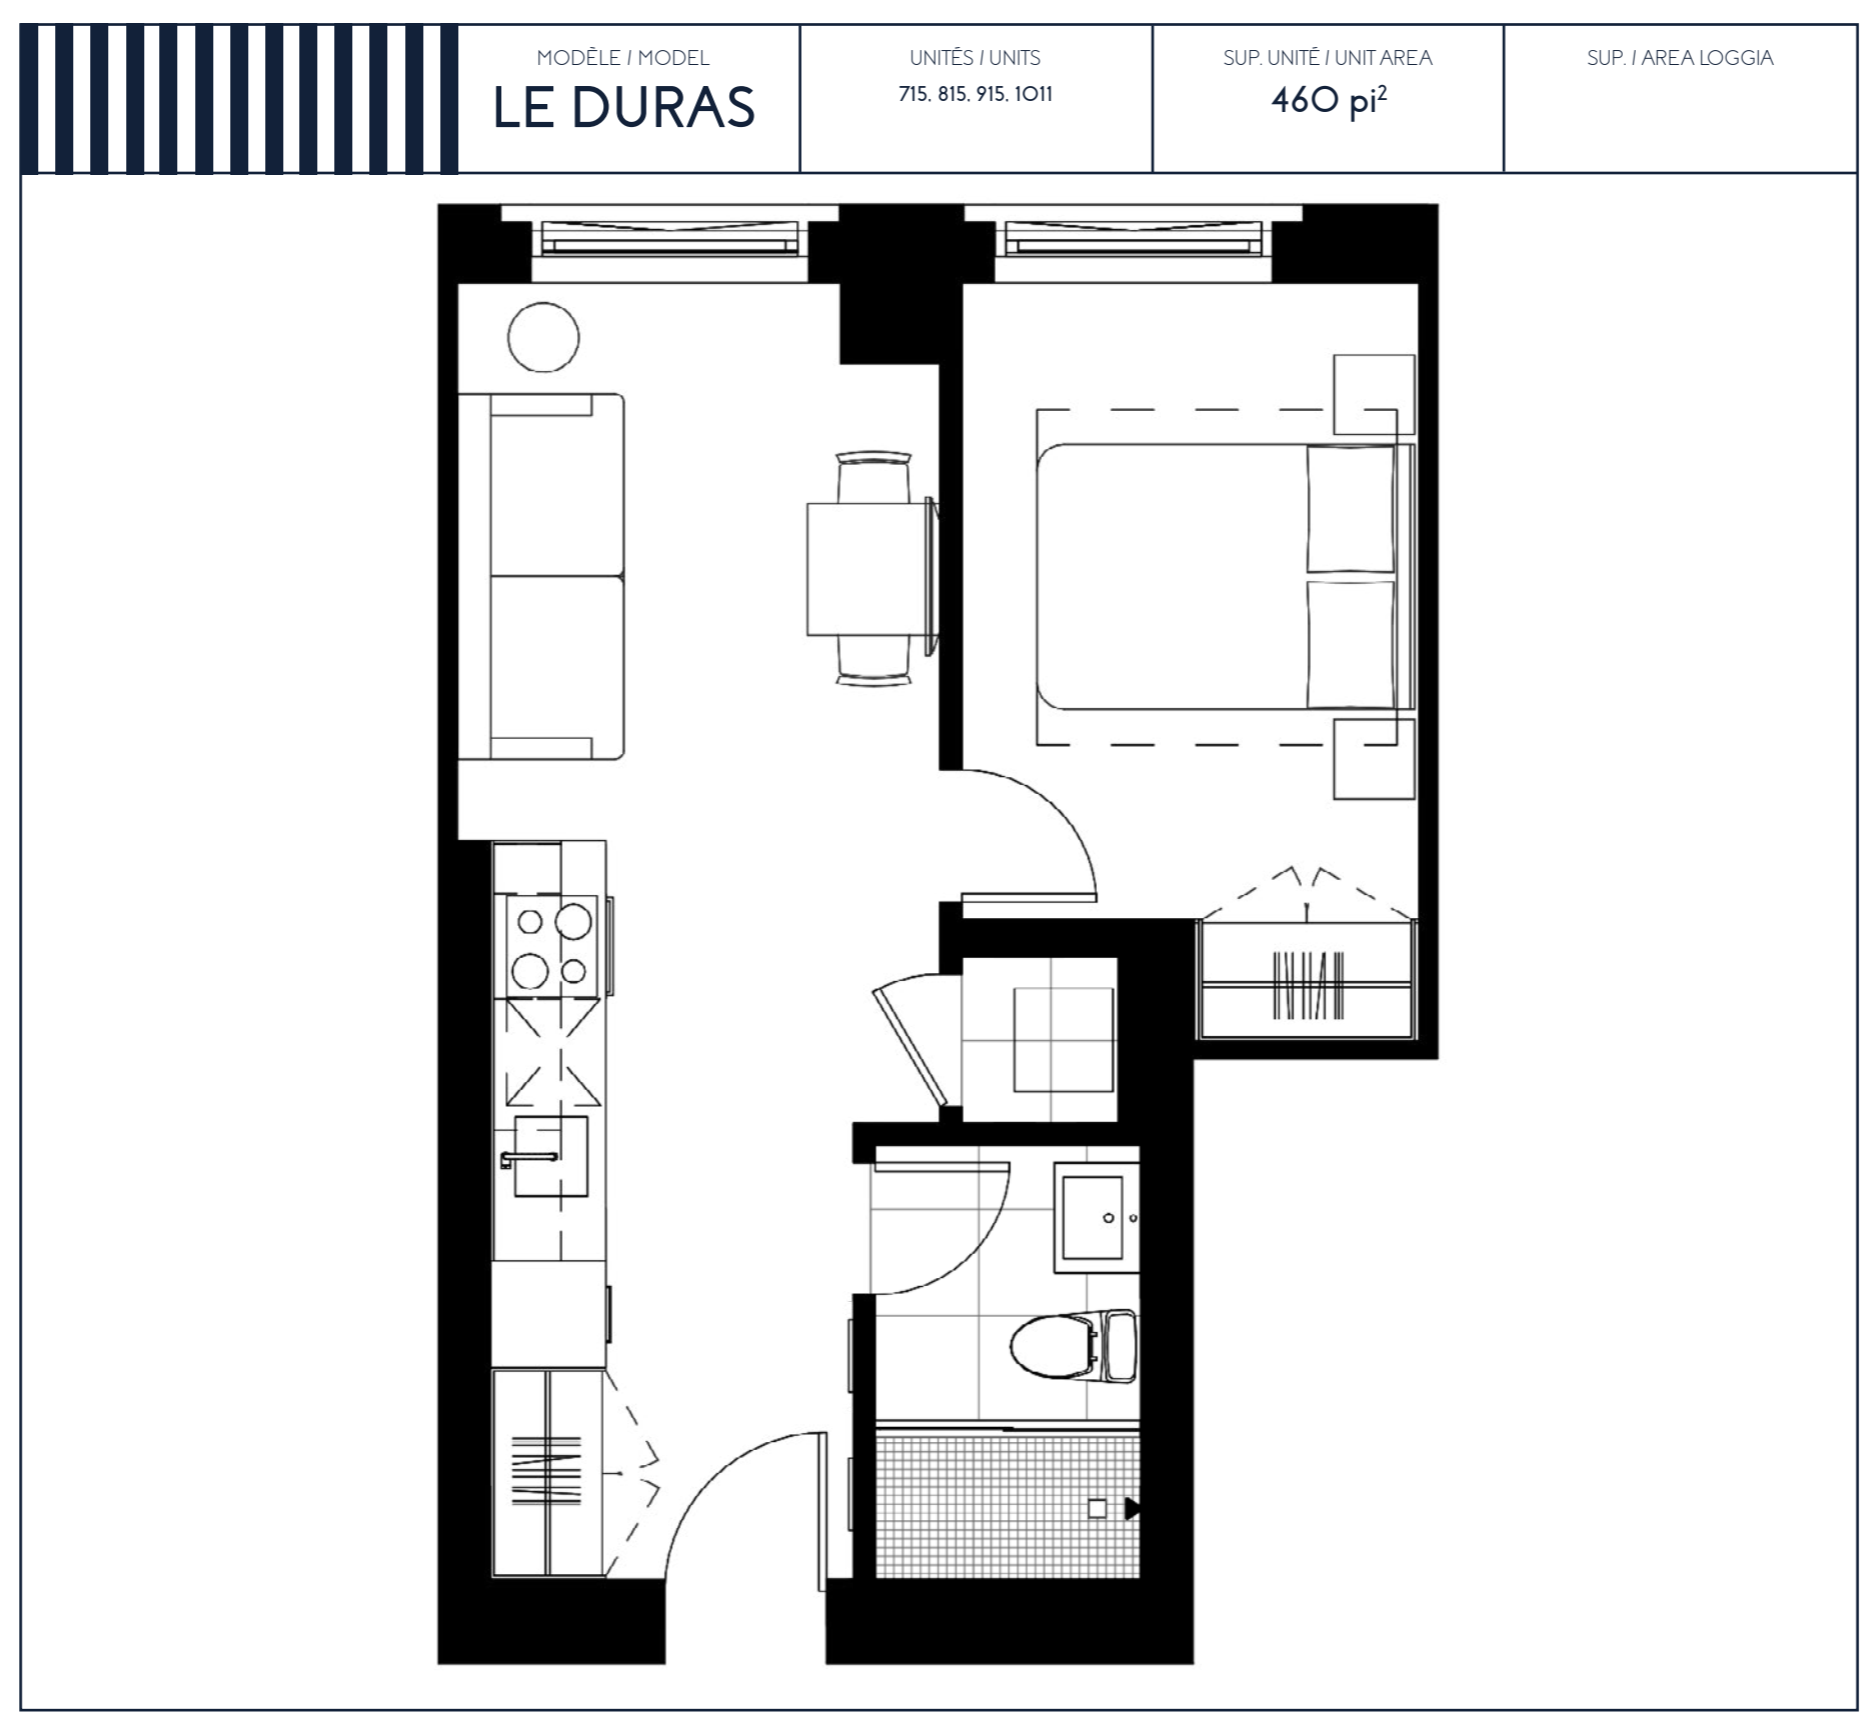

LE DURAS

- CHAMBRE / ROOM  
8' - 5 3/4" x 12' - 0 3/8"
- SÈJOUR / LIVING ROOM  
8' - 11 1/2" x 10' - 6 1/2"
- CUISINE / KITCHEN  
SALLE À MANGER / DINING ROOM  
4' - 7" x 9' - 11 1/2"
- SALLE DE BAIN / BATHROOM  
4' - 11" x 8' - 2 3/8"