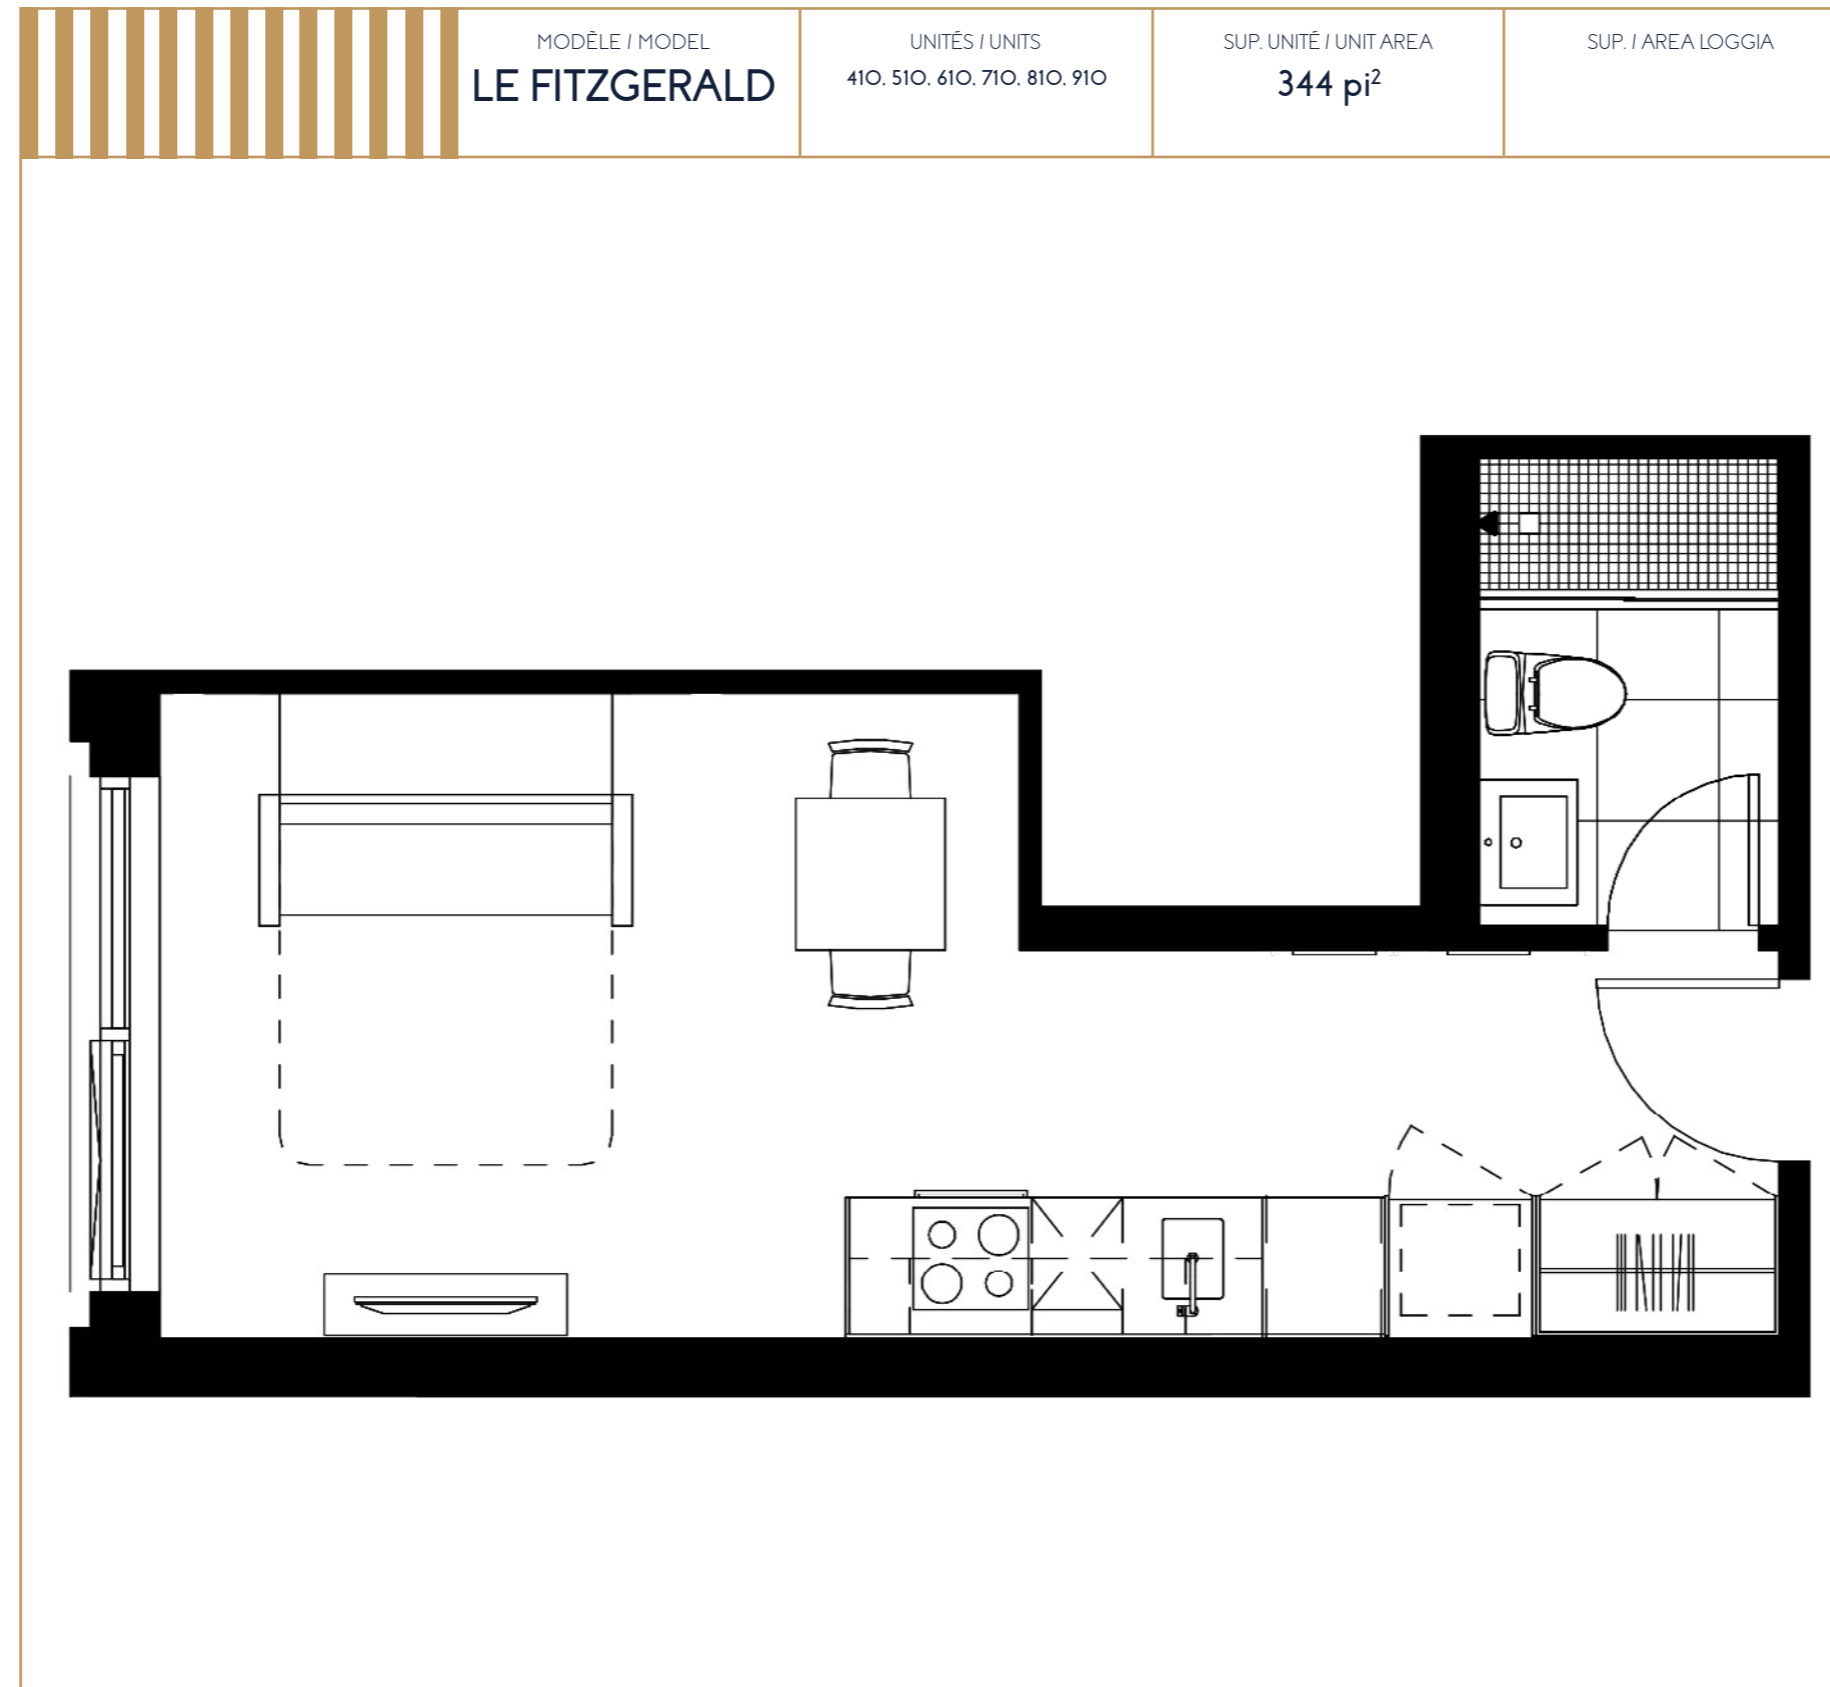

LE FITZGERALD

SÈJOUR / LIVING ROOM
CHAMBRE / ROOM
8' - 11 3/8" x 10' - 7 5/8"

CUISINE / KITCHEN
SALLE À MANGER / DINING ROOM
8' - 10 3/4" x 4' - 11/4"
5' - 2 3/4" x 4' - 2 7/8"

SALLE DE BAIN / BATHROOM
4' - 11" x 7' - 8 1/2"