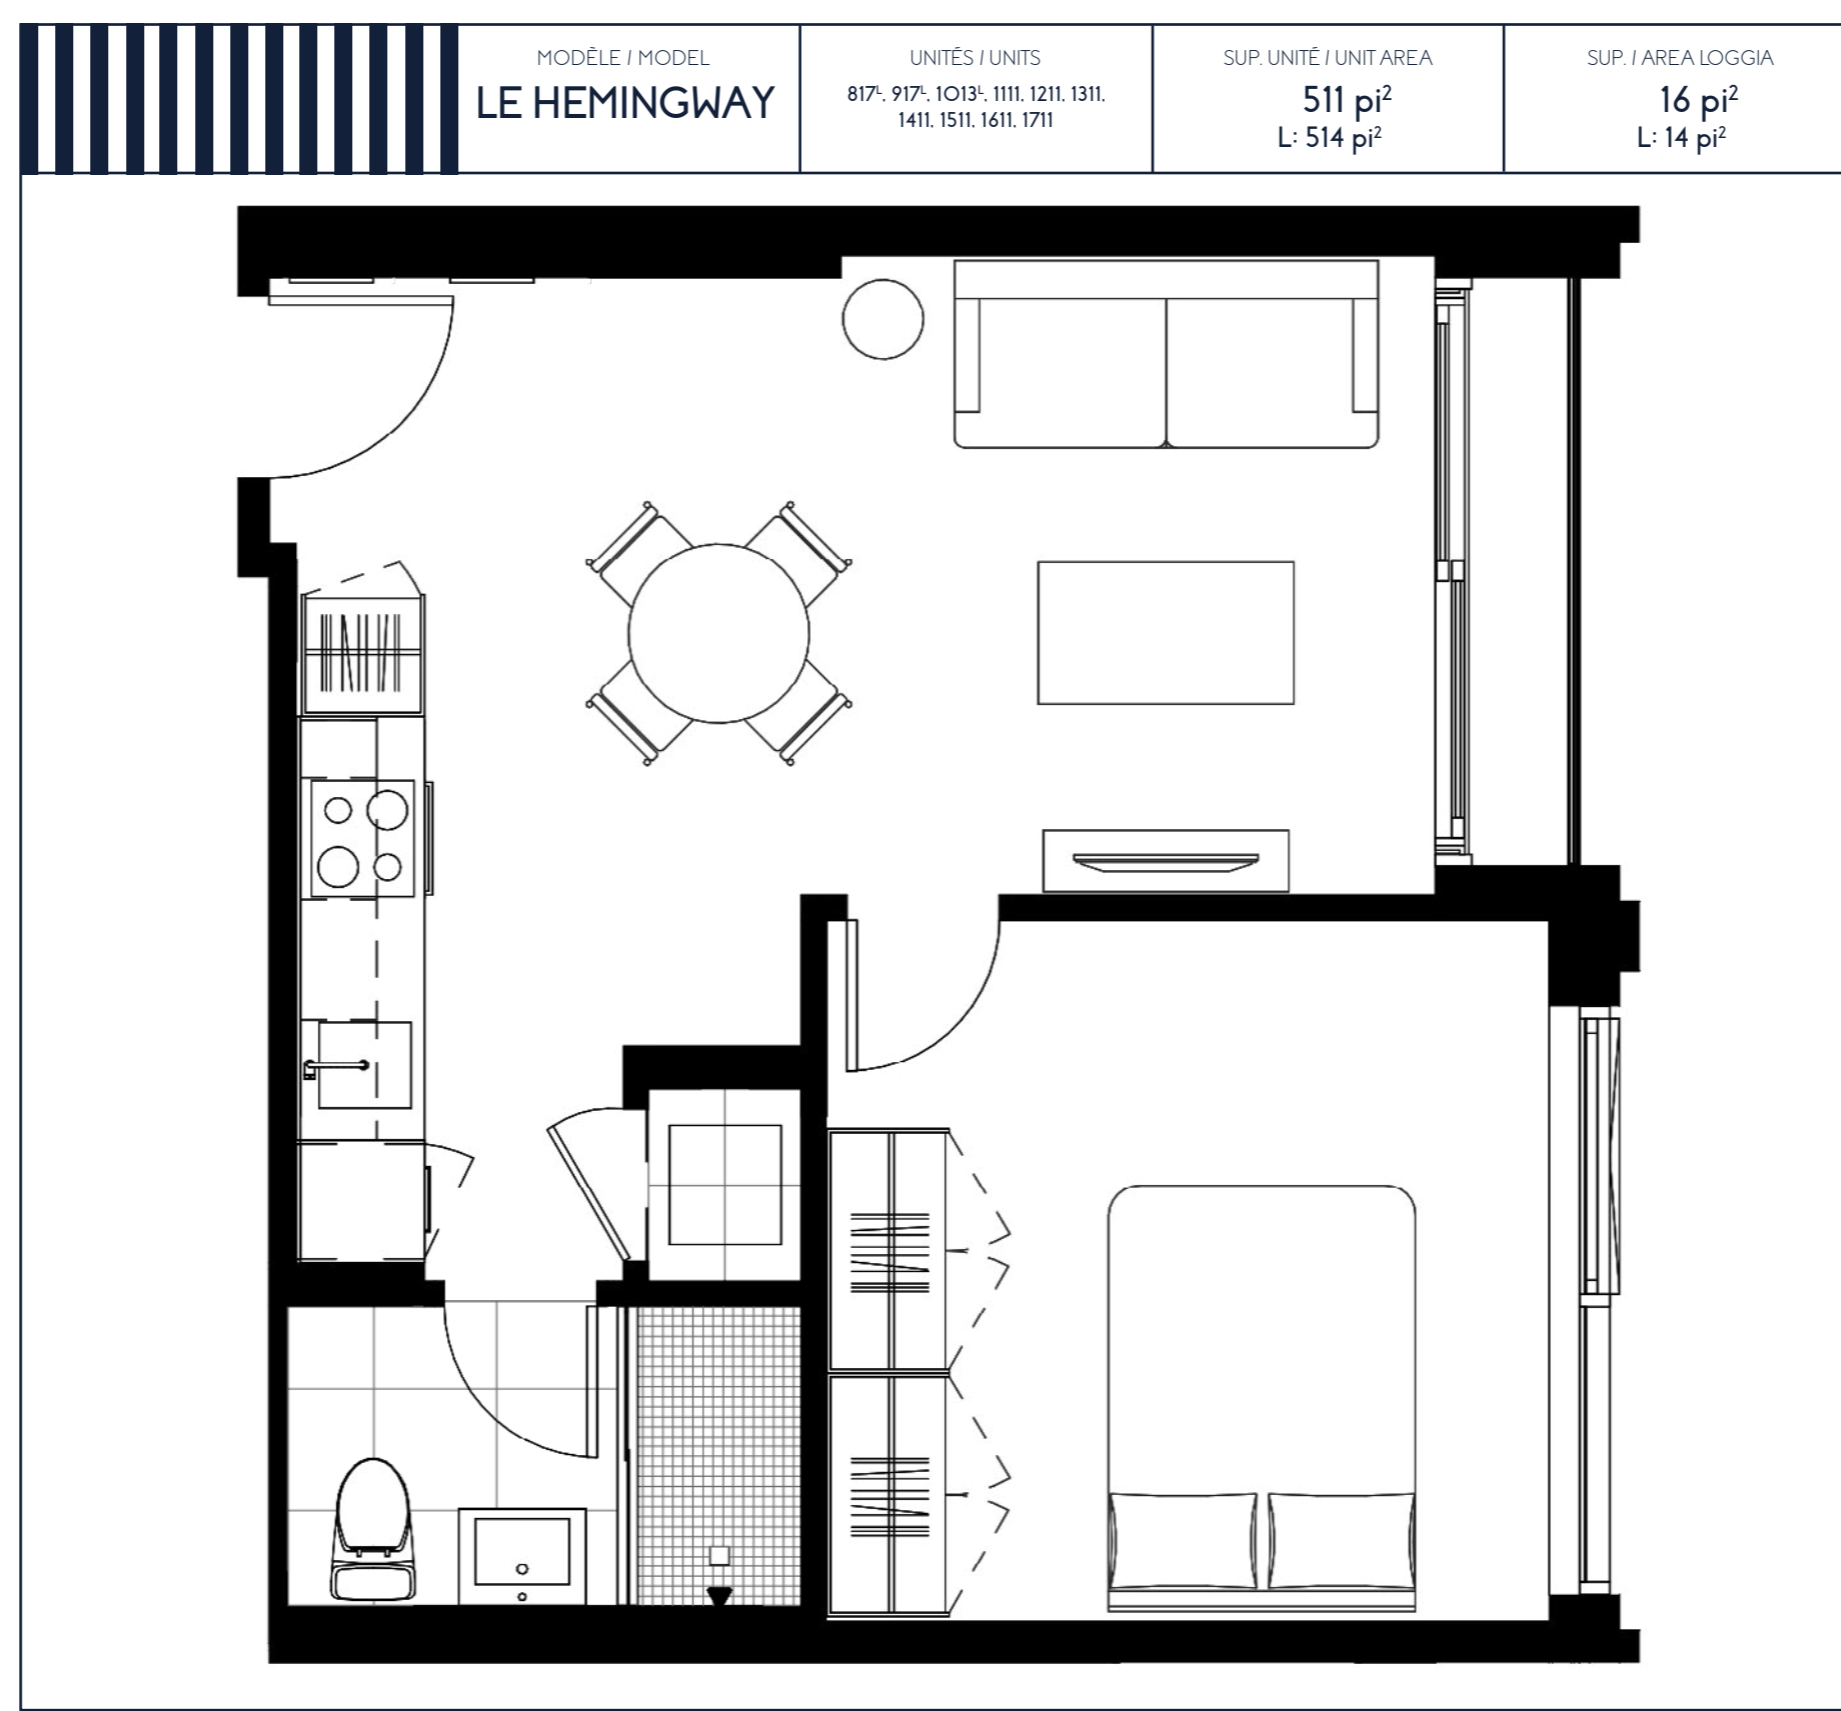

LE HEMINGWAY

CHAMBRE / ROOM
9' - 9 3/8" x 11' - 6 1/4"

SÈJOUR / LIVING ROOM
9' - 7 1/4" x 10' - 6"

CUISINE / KITCHEN
SALLE À MANGER / DINING ROOM
6' - 10 5/8" x 8' - 11 1/2"

SALLE DE BAIN / BATHROOM
8' - 4 1/2" x 4' - 11"