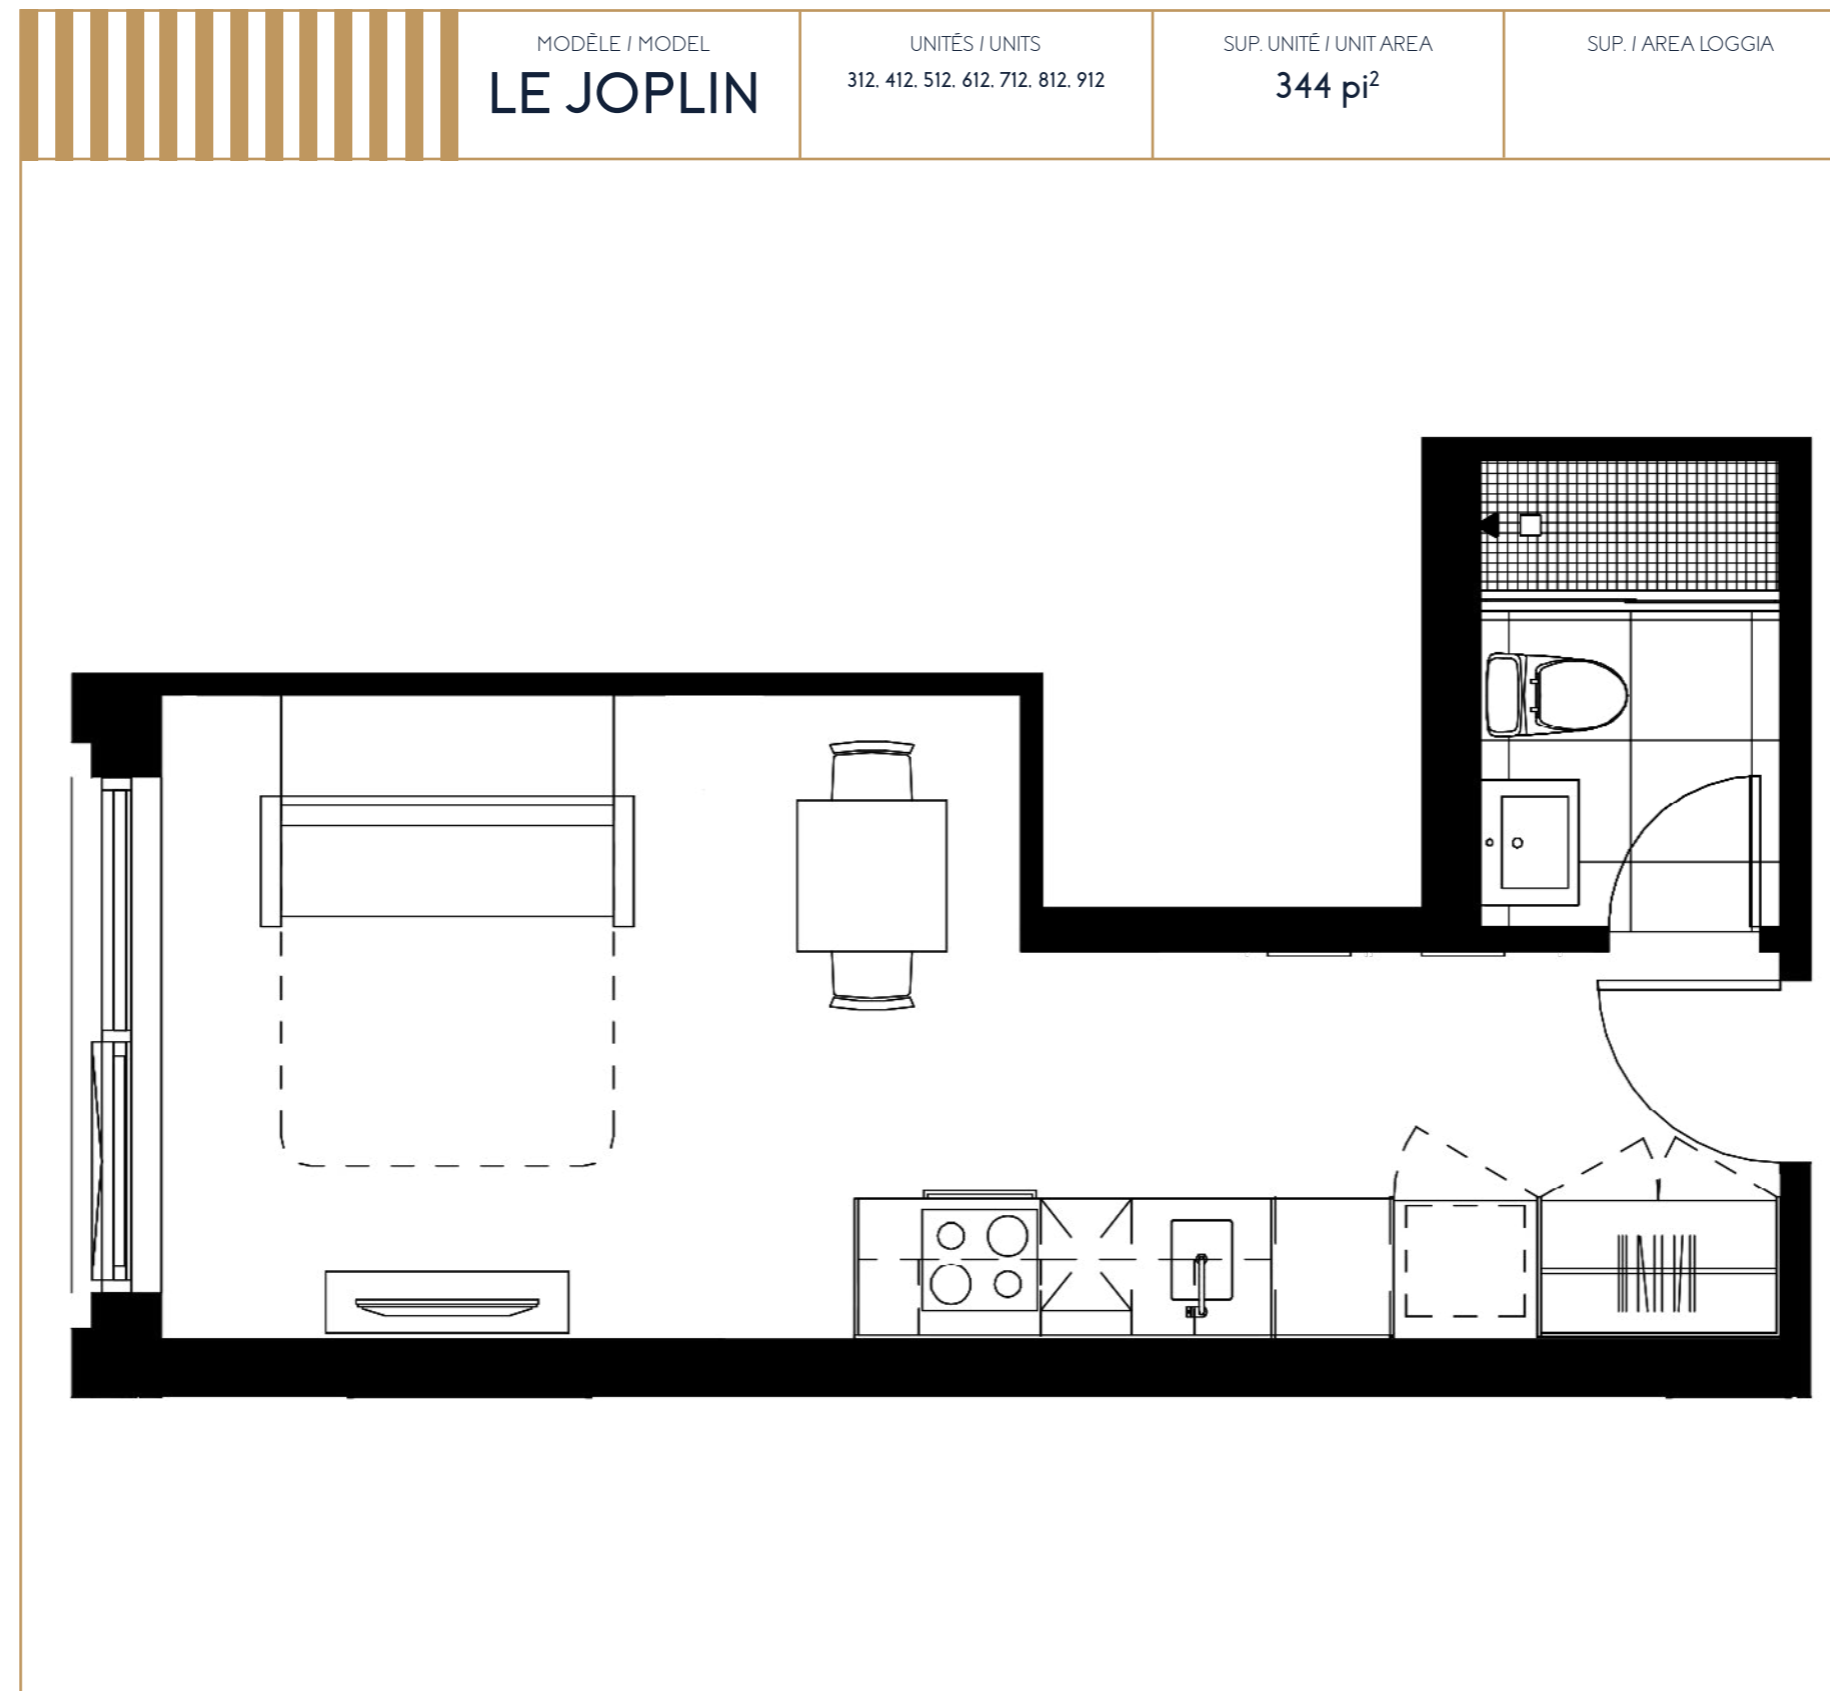

## LE JOPLIN

SÈJOUR / LIVING ROOM  
CHAMBRE / ROOM  
8' - 11 3/8" x 10' - 7 5/8"

CUISINE / KITCHEN  
SALLE À MANGER / DINING ROOM  
8' - 10 3/4" x 4' - 11/4"  
5' - 2 3/4" x 4' - 2 7/8"

SALLE DE BAIN / BATHROOM  
4' - 11" x 7' - 8 1/2"