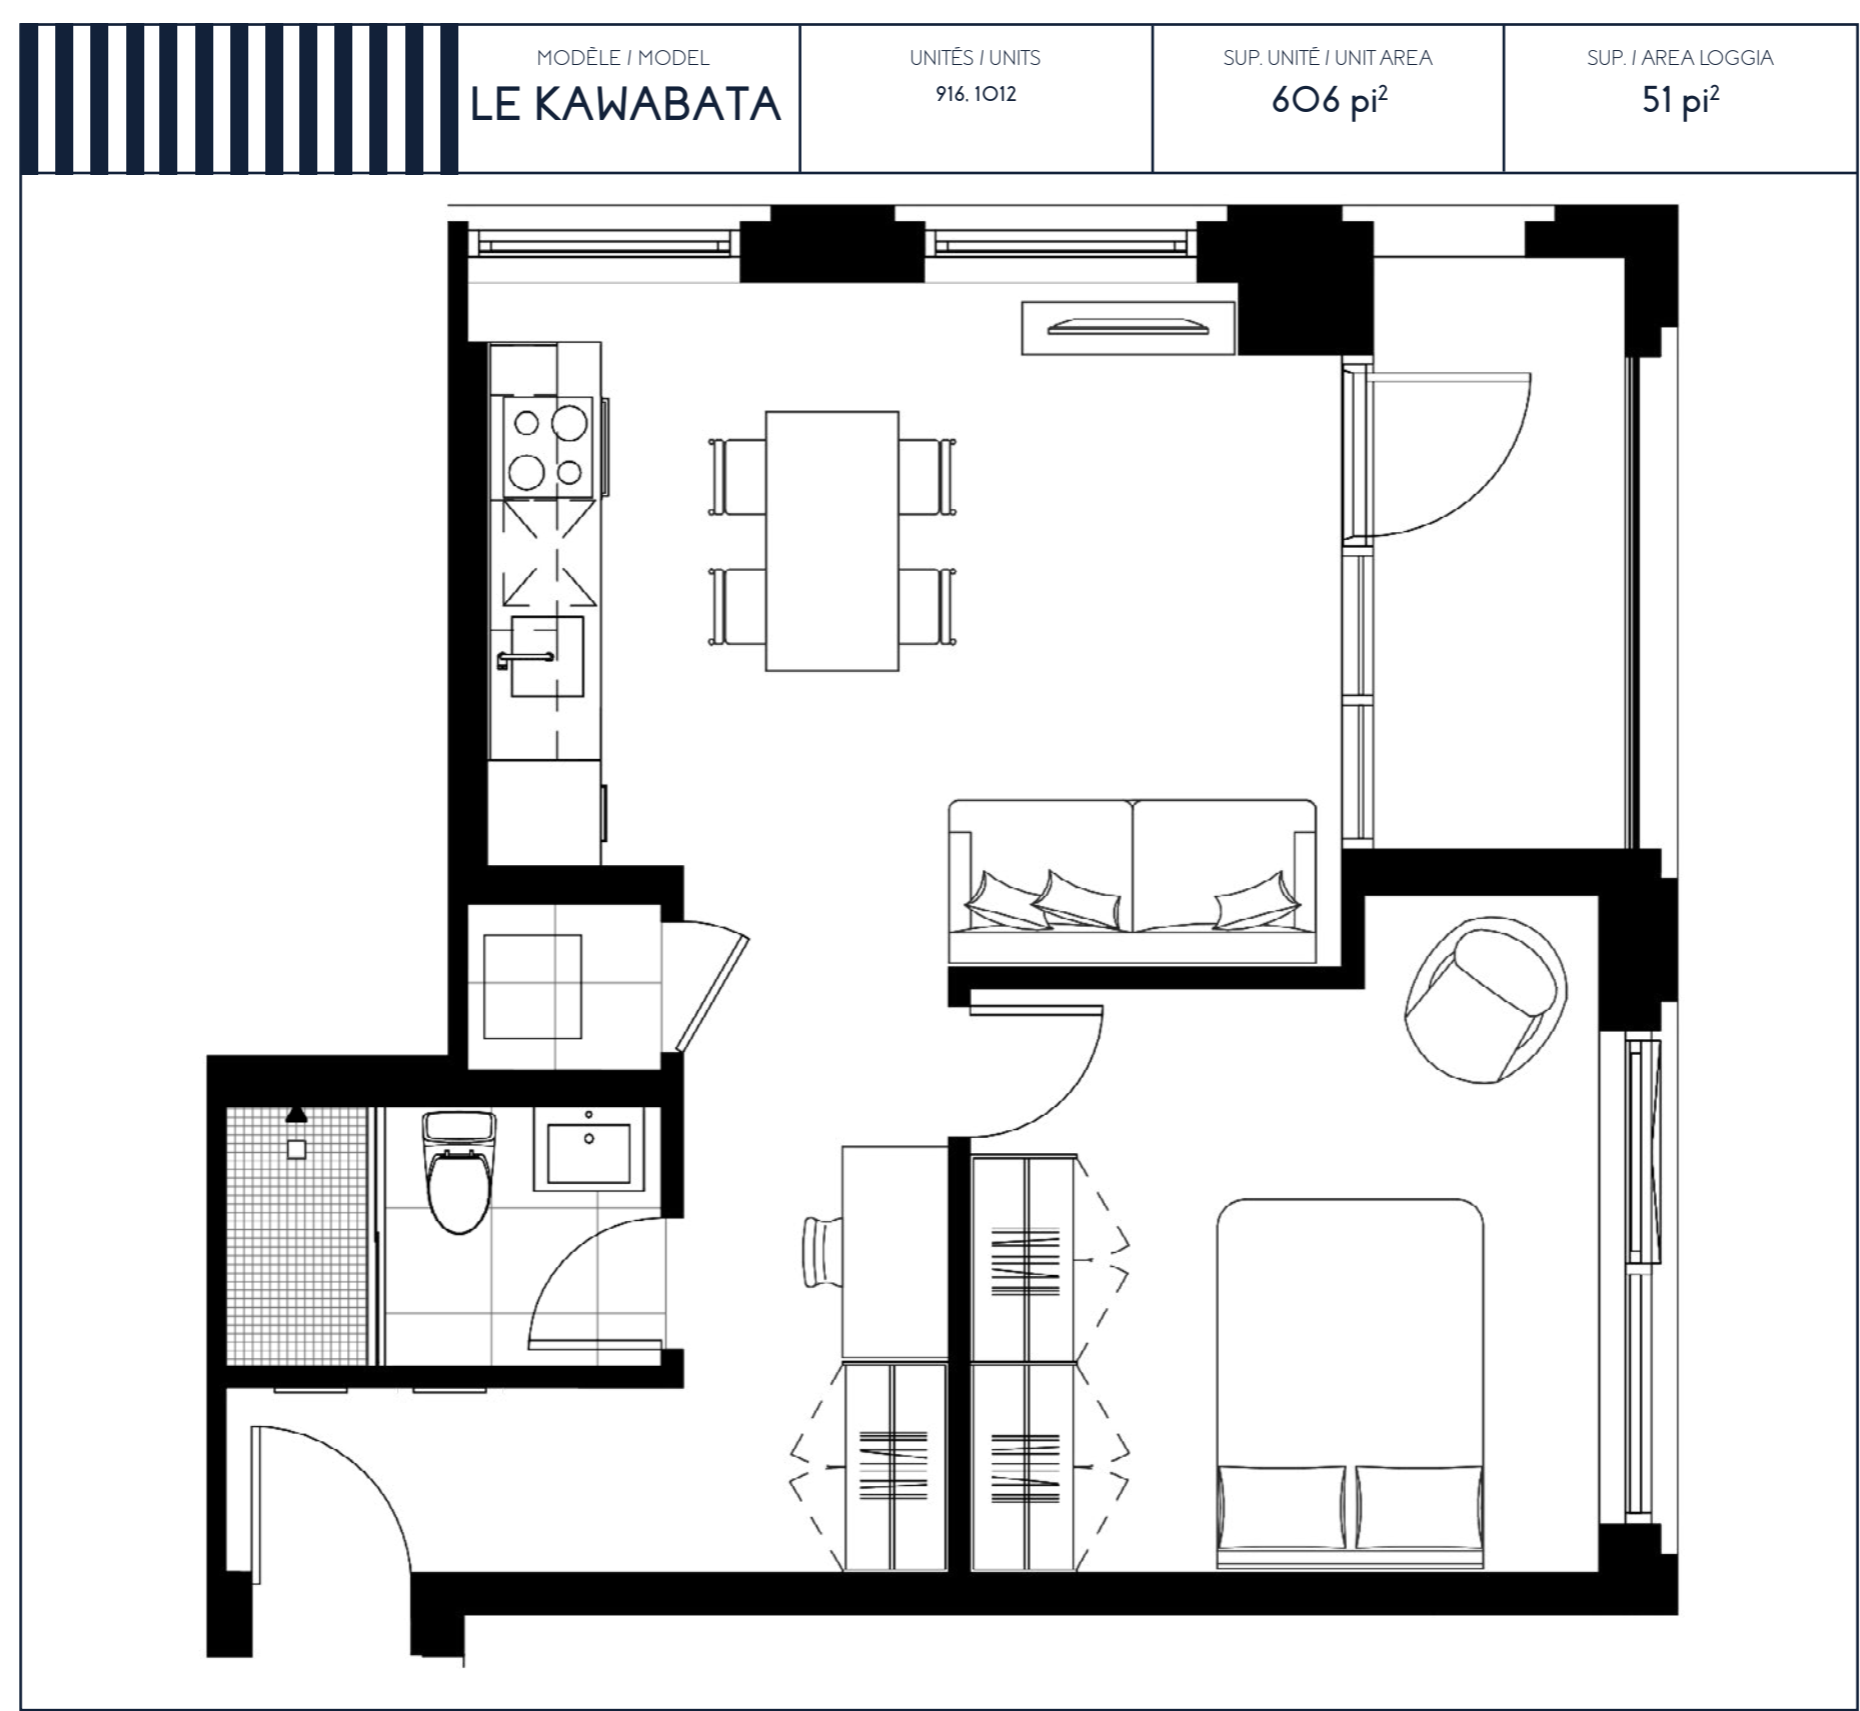

LE KAWABATA

CHAMBRE / ROOM
9' - 10 1/8" x 12' - 10 3/8"

SÈJOUR / LIVING ROOM
7' - 4 7/8" x 13' - 0"

CUISINE / KITCHEN
SALLE À MANGER / DINING ROOM
6' - 6 1/2" x 9' - 11 1/2"

SALLE DE BAIN / BATHROOM
8' - 2 3/8" x 4' - 11"