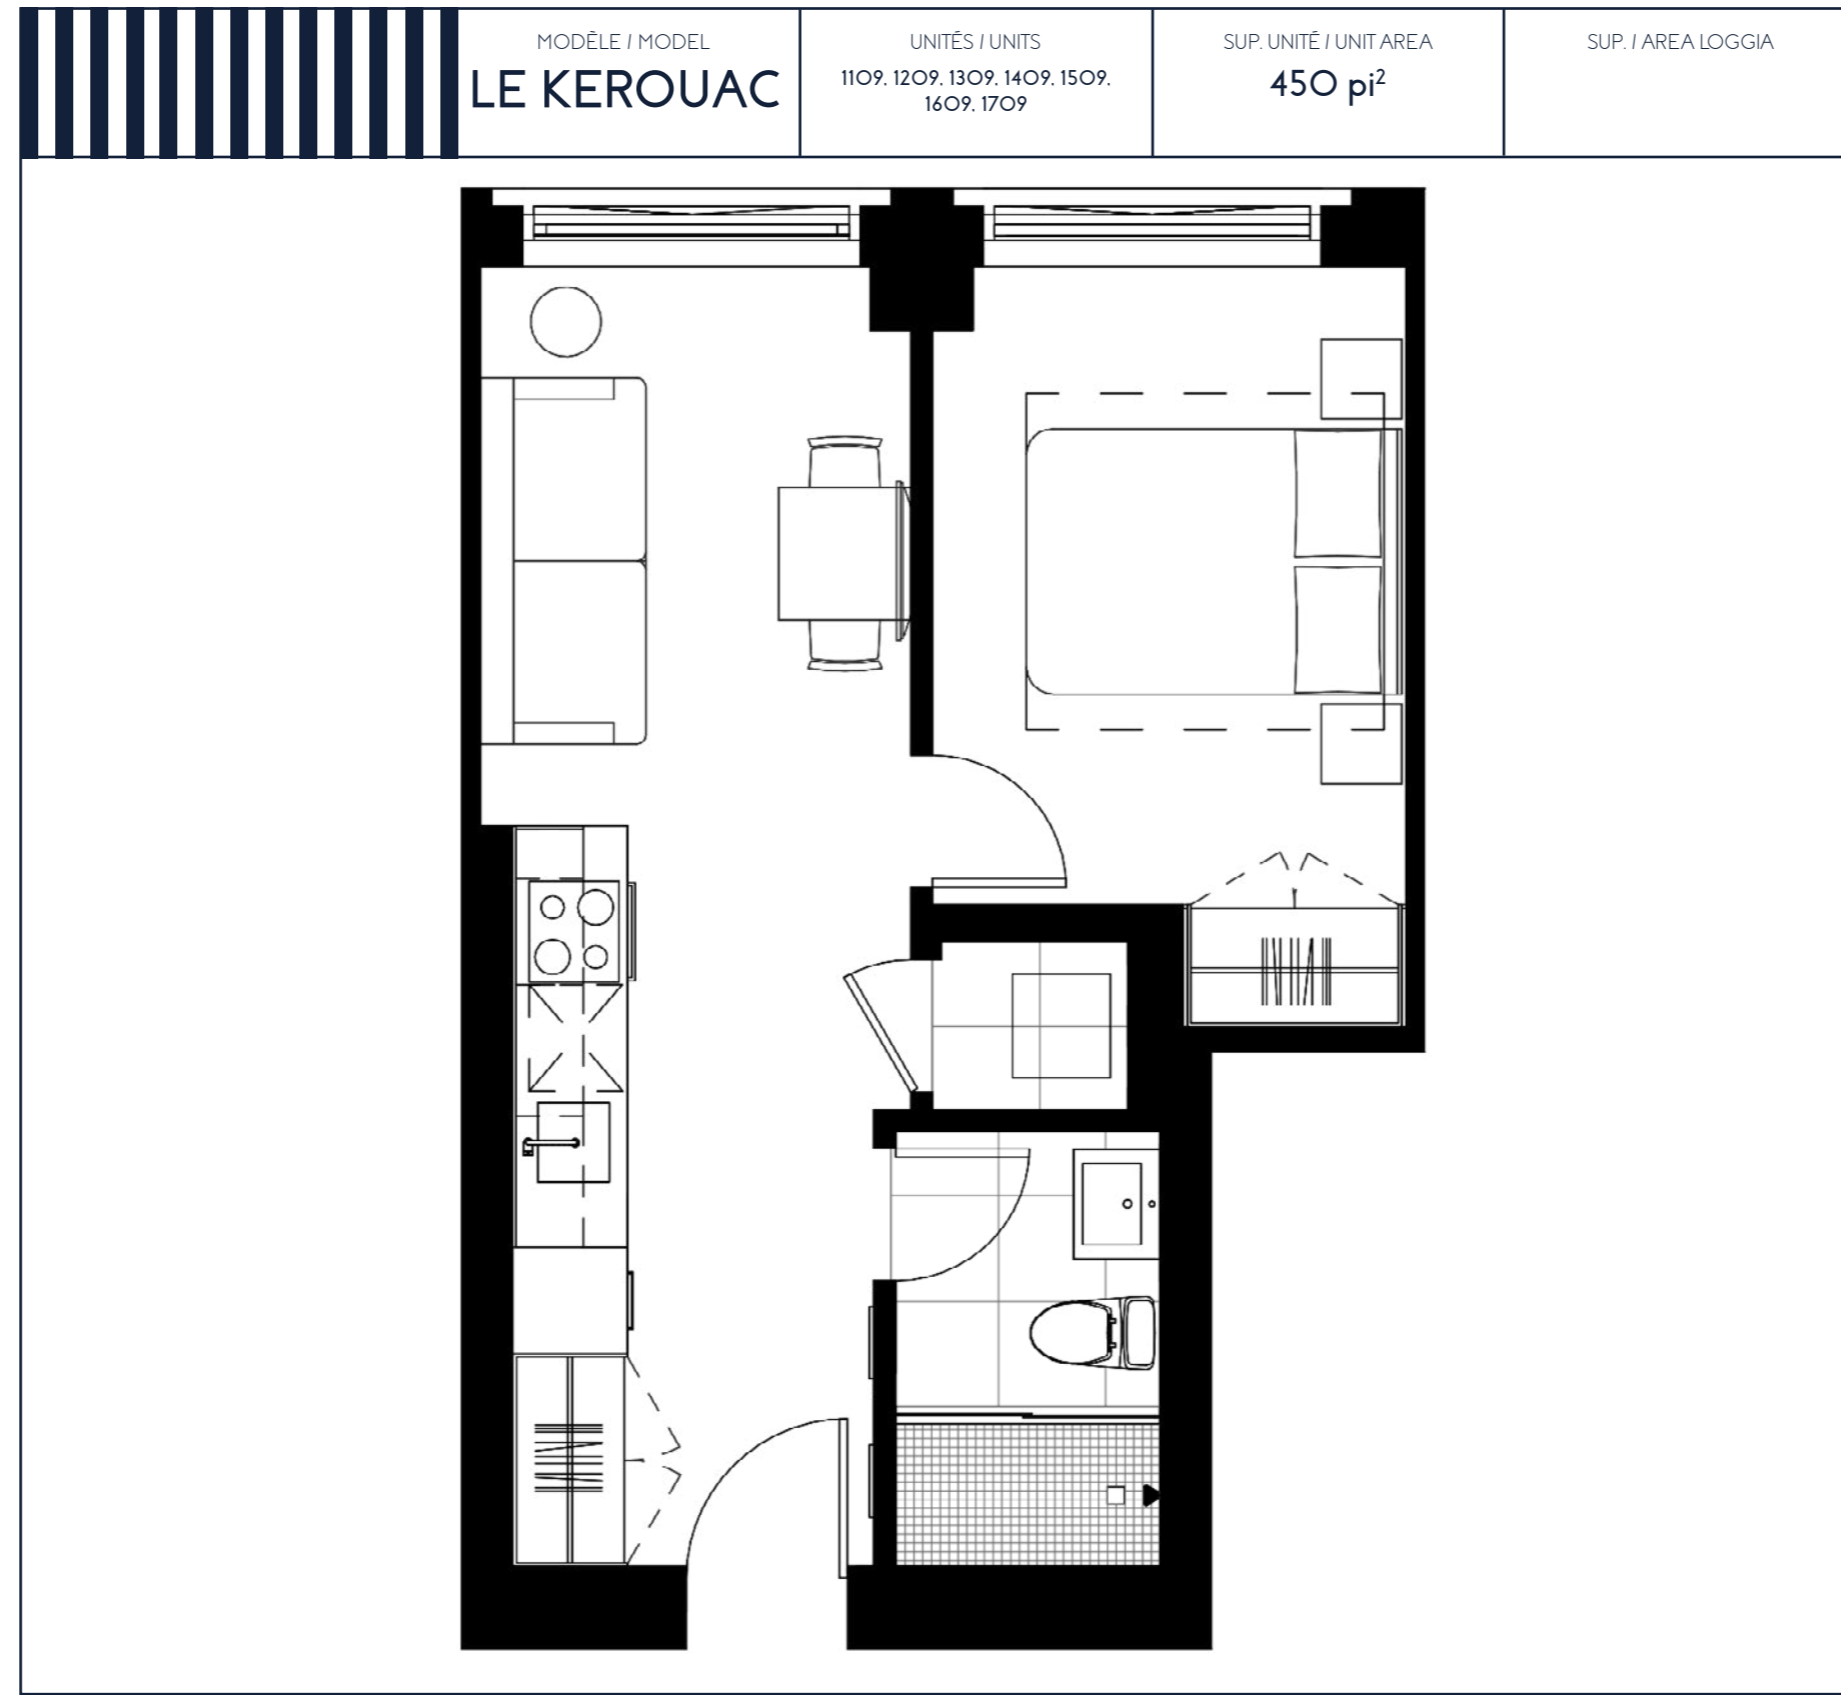

LE KEROUAC

- CHAMBRE / ROOM
8' - 10" x 12' - 0 3/8"
- SÈJOUR / LIVING ROOM
8' - 0 3/8" x 10' - 6 1/2"
- CUISINE / KITCHEN
SALLE À MANGER / DINING ROOM
4' - 7" x 9' - 11 1/2"
- SALLE DE BAIN / BATHROOM
4' - 11" x 8' - 2 3/8"