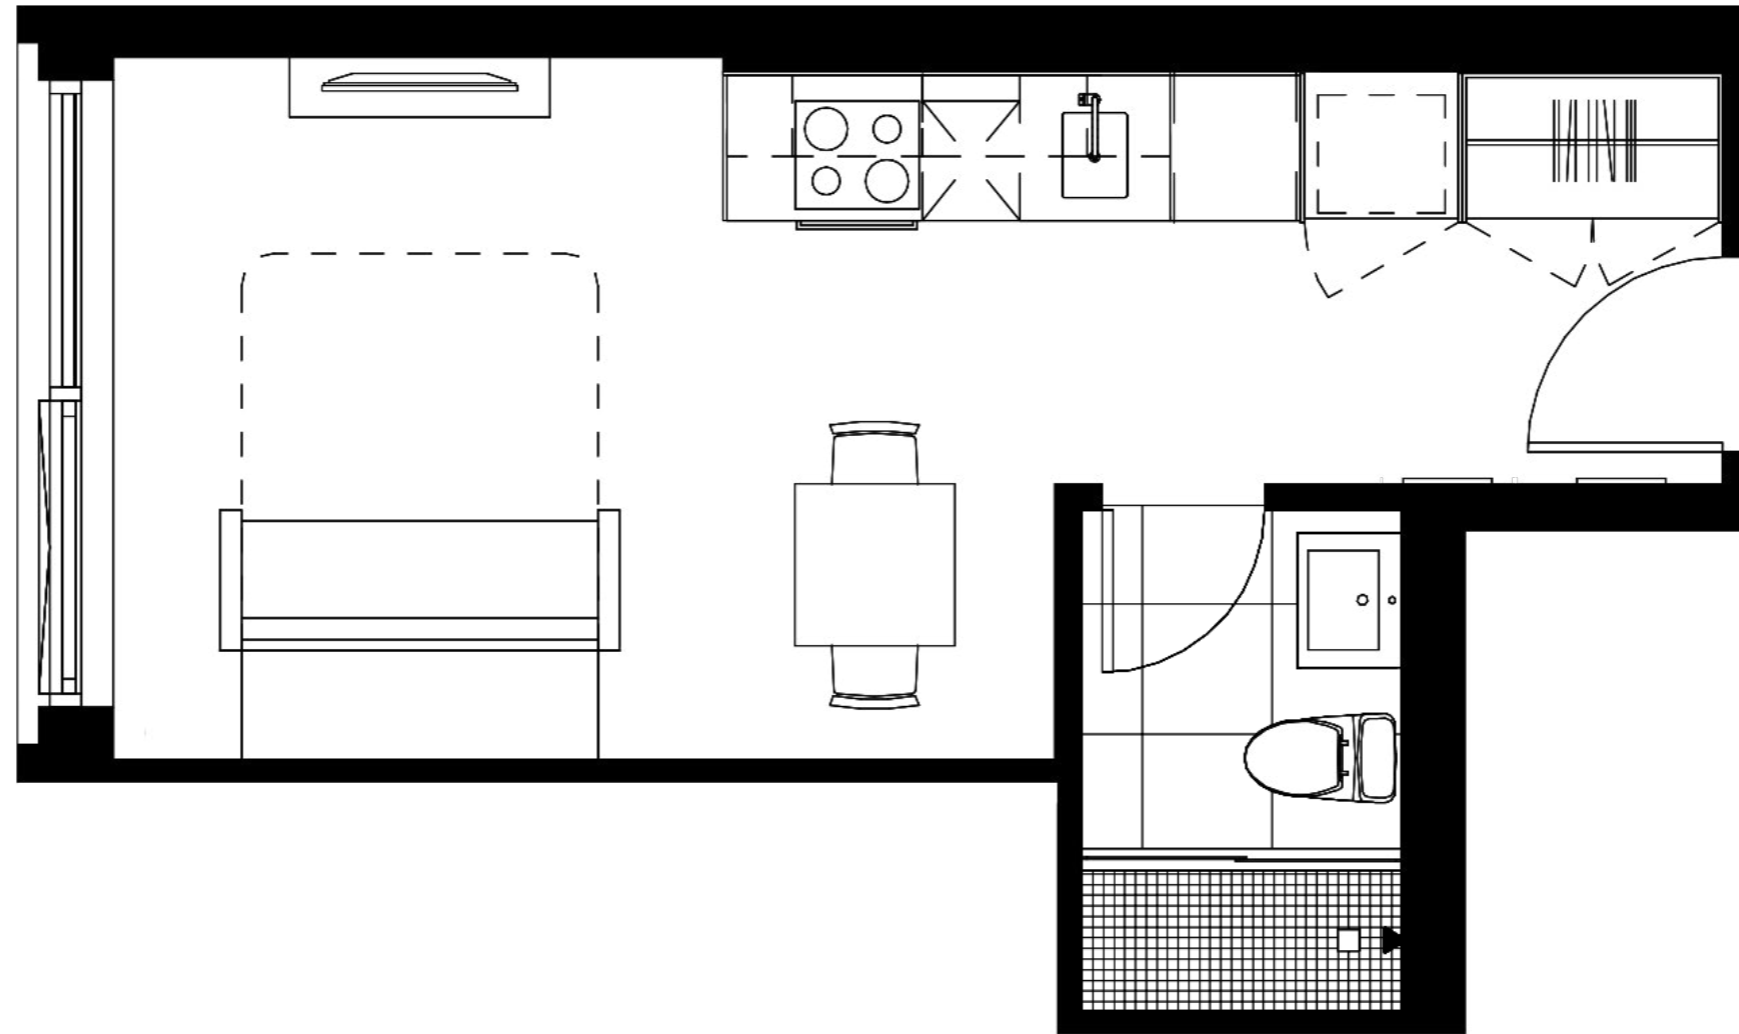

LE MERCURE

MODÈLE / MODEL
LE MERCURE

UNITÉS / UNITS
713, 813, 913

SUP. UNITÉ / UNIT AREA
327 pi²

SUP. / AREA LOGGIA

SÈJOUR / LIVING ROOM
CHAMBRE / ROOM
8' - 11 3/8" x 10' - 9 3/4"

CUISINE / KITCHEN
SALLE À MANGER / DINING ROOM
8' - 10 3/4" x 4' - 0 3/4"
5' - 6 3/8" x 4' - 2 7/8"

SALLE DE BAIN / BATHROOM
4' - 11" x 7' - 8 1/2"