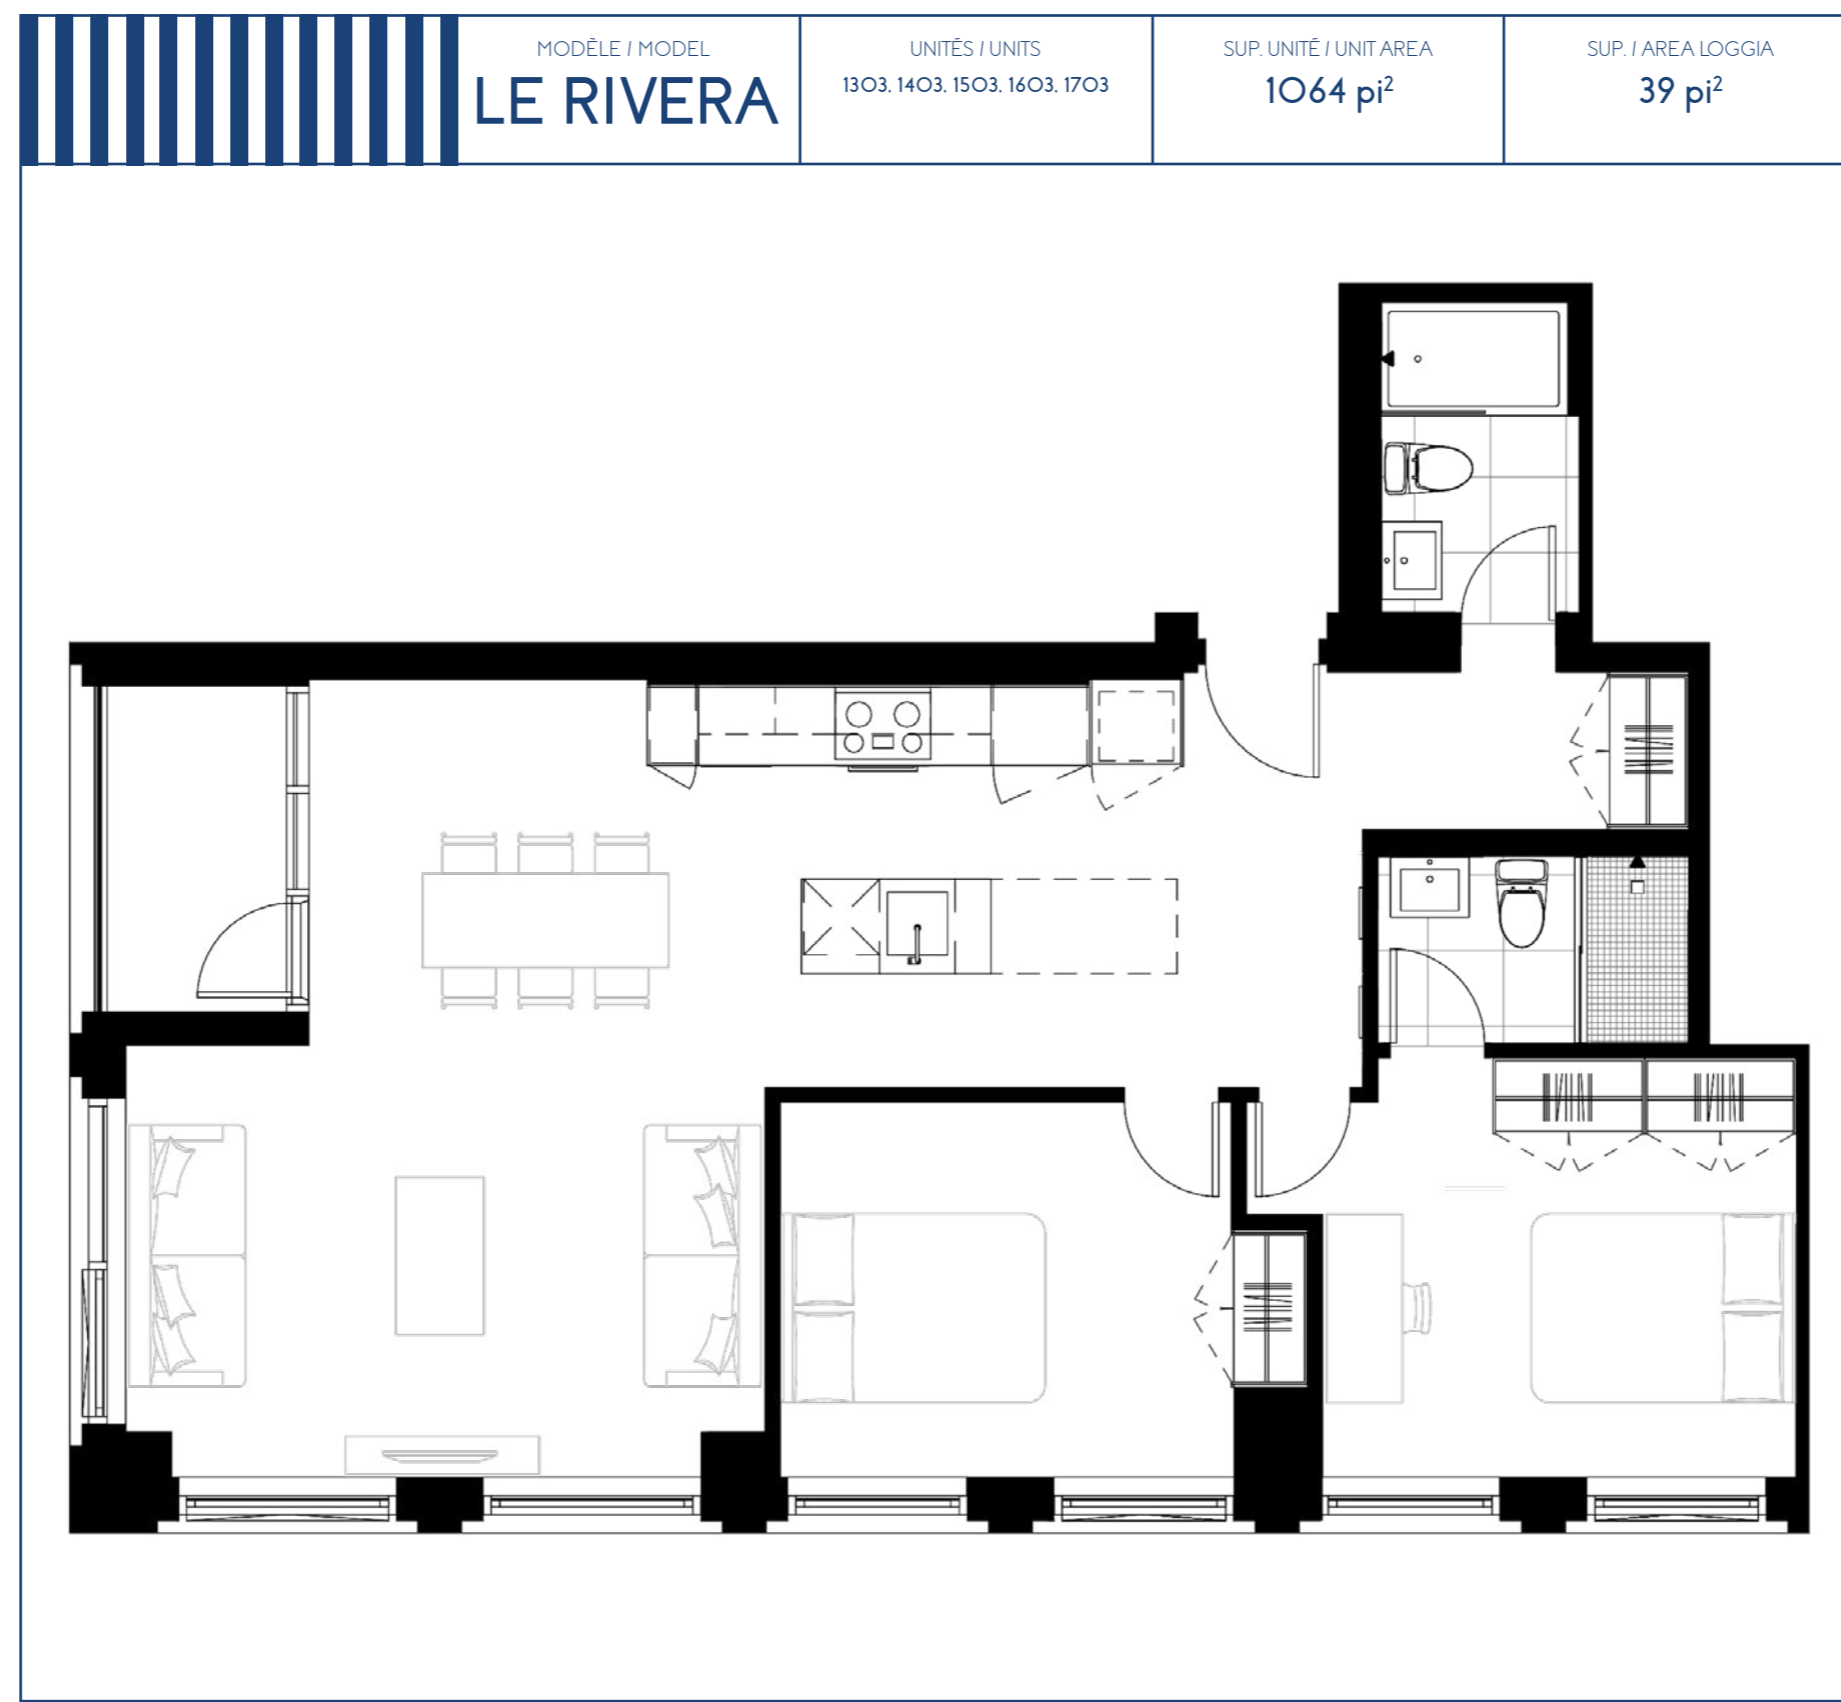

LE RIVERA

CHAMBRES / ROOMS

12' - 6 1/8" x 9' - 1"  
 11' - 11" x 9' - 10 7/8"

SÈJOUR / LIVING ROOM

16' - 10 5/8" x 11' - 5 7/8"

CUISINE / KITCHEN

SALLE À MANGER / DINING ROOM

11' - 8 1/8" x 5' - 6"  
 8' - 11 1/4" x 9' - 8 1/8"

SALLE DE BAIN / BATHROOM

5' - 2 5/8" x 8' - 2 3/8"  
 4' - 11" x 8' - 2 3/8"