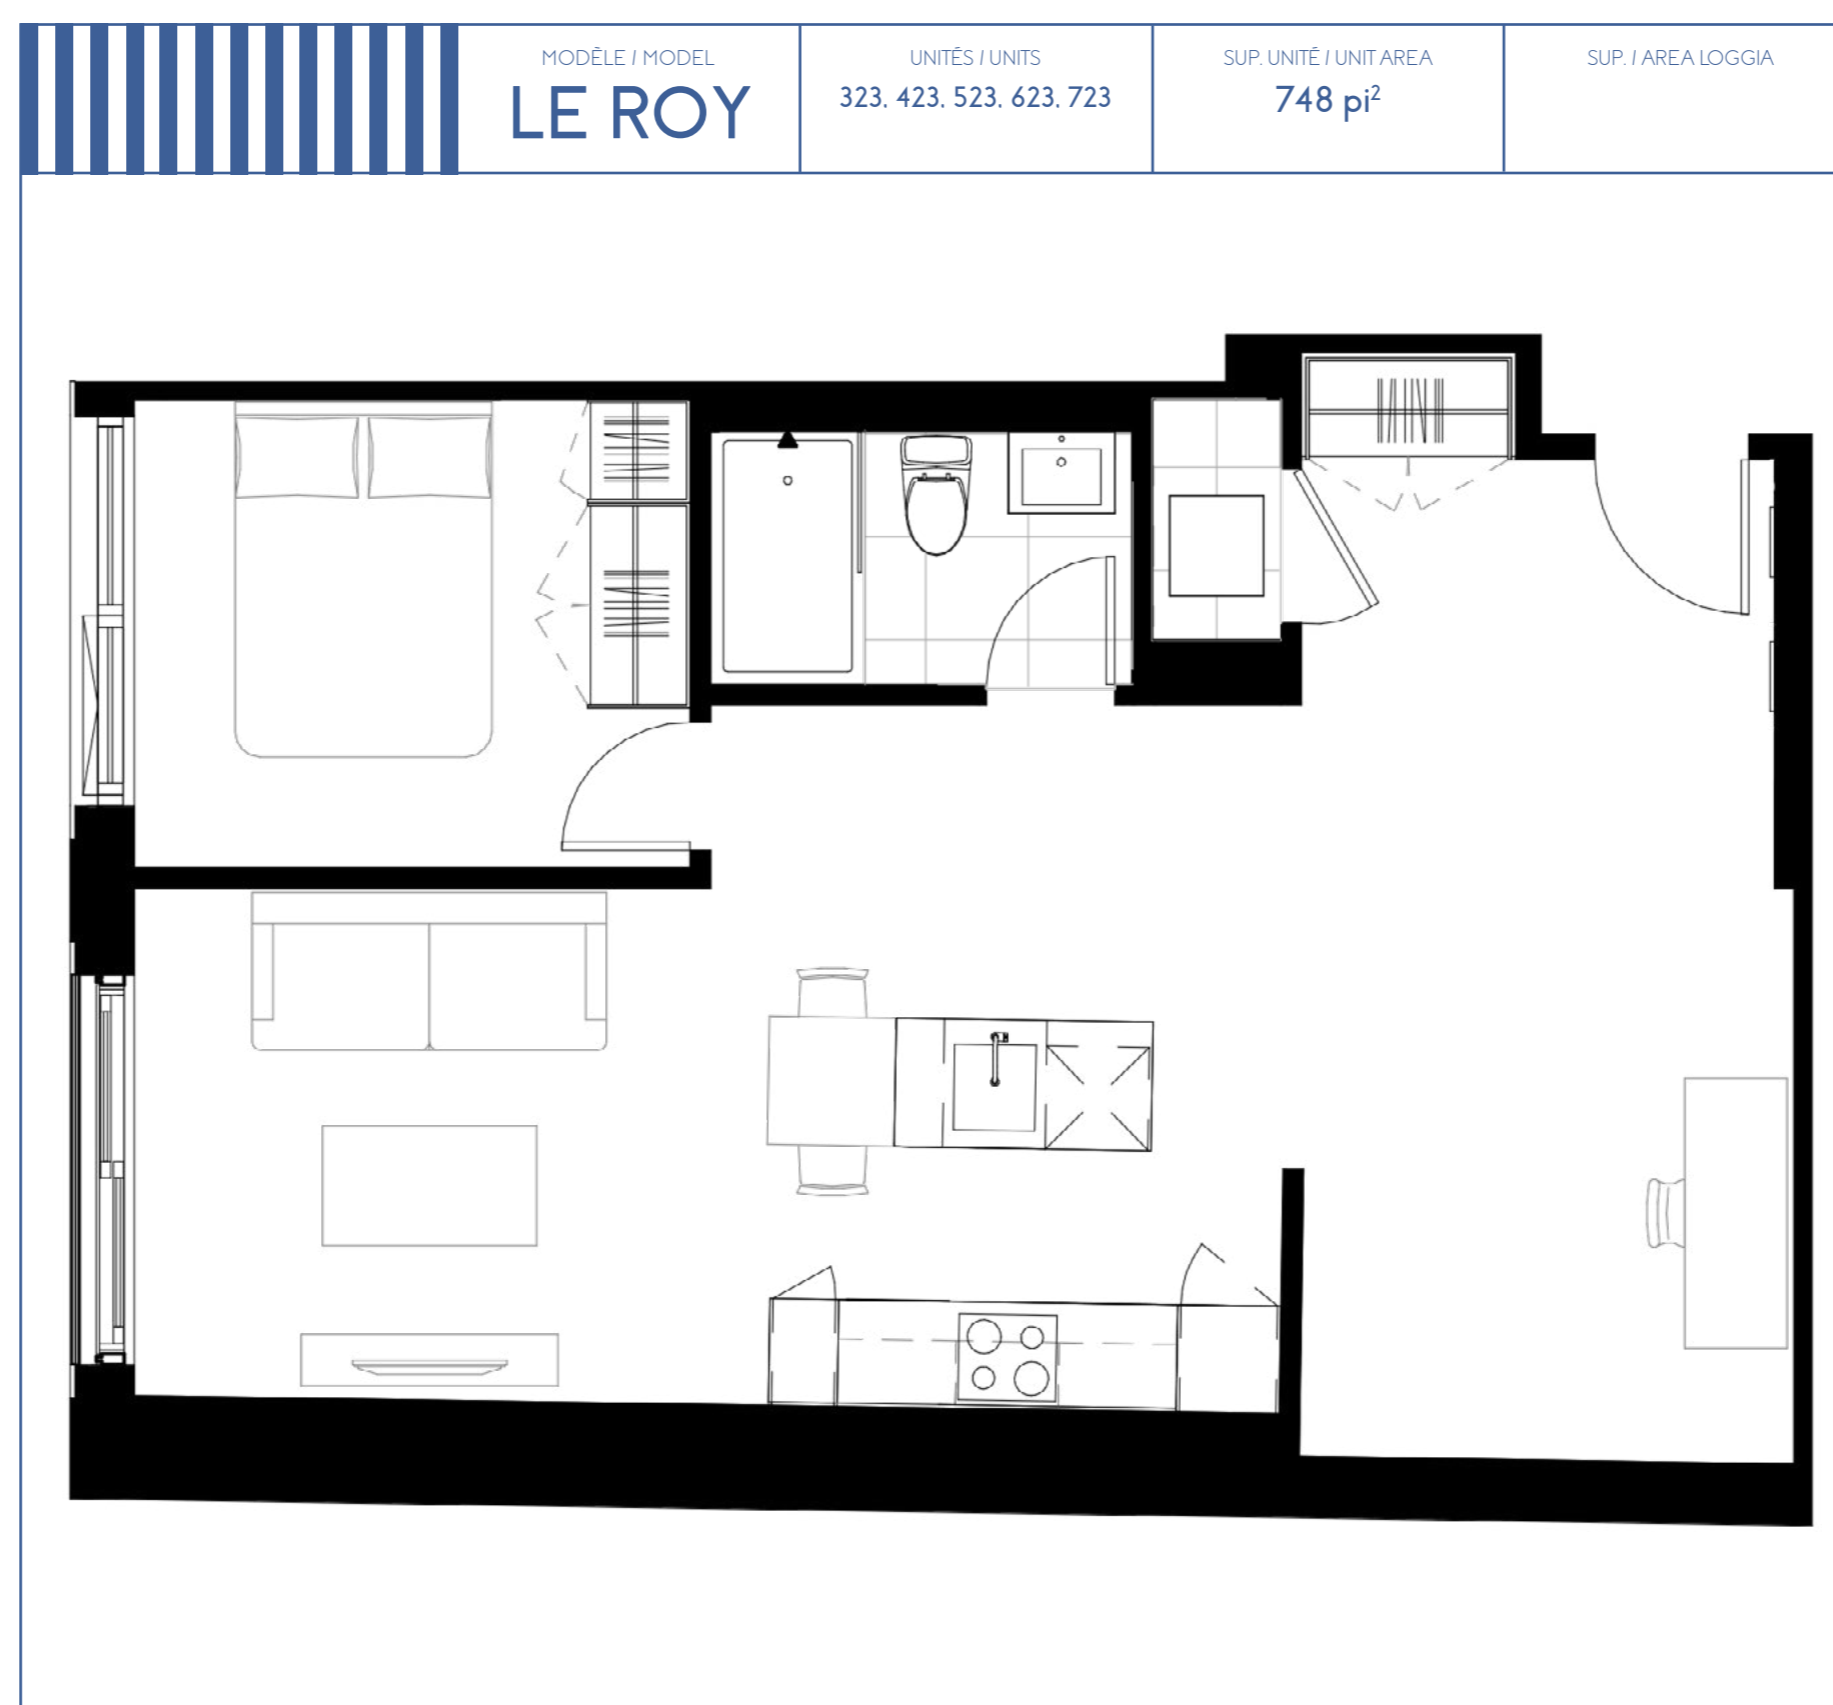

1+1 CHAMBRE / 1+1 BEDROOM

LE ROY

1+1 CHAMBRE / BEDROOM

CHAMBRE / ROOM
8' - 9 7/8" x 9' - 1 1/4"
9' - 7 3/4" x 14' - 7 5/8"

SALON / LIVING ROOM
12' - 4 1/8" x 9' - 10 5/8"

CUISINE / KITCHEN
SALLE À MANGER / DINING ROOM
9' - 11 1/2" x 5' - 6"

SALLE DE BAIN / BATHROOM
8' - 2 3/8" x 4' - 11"