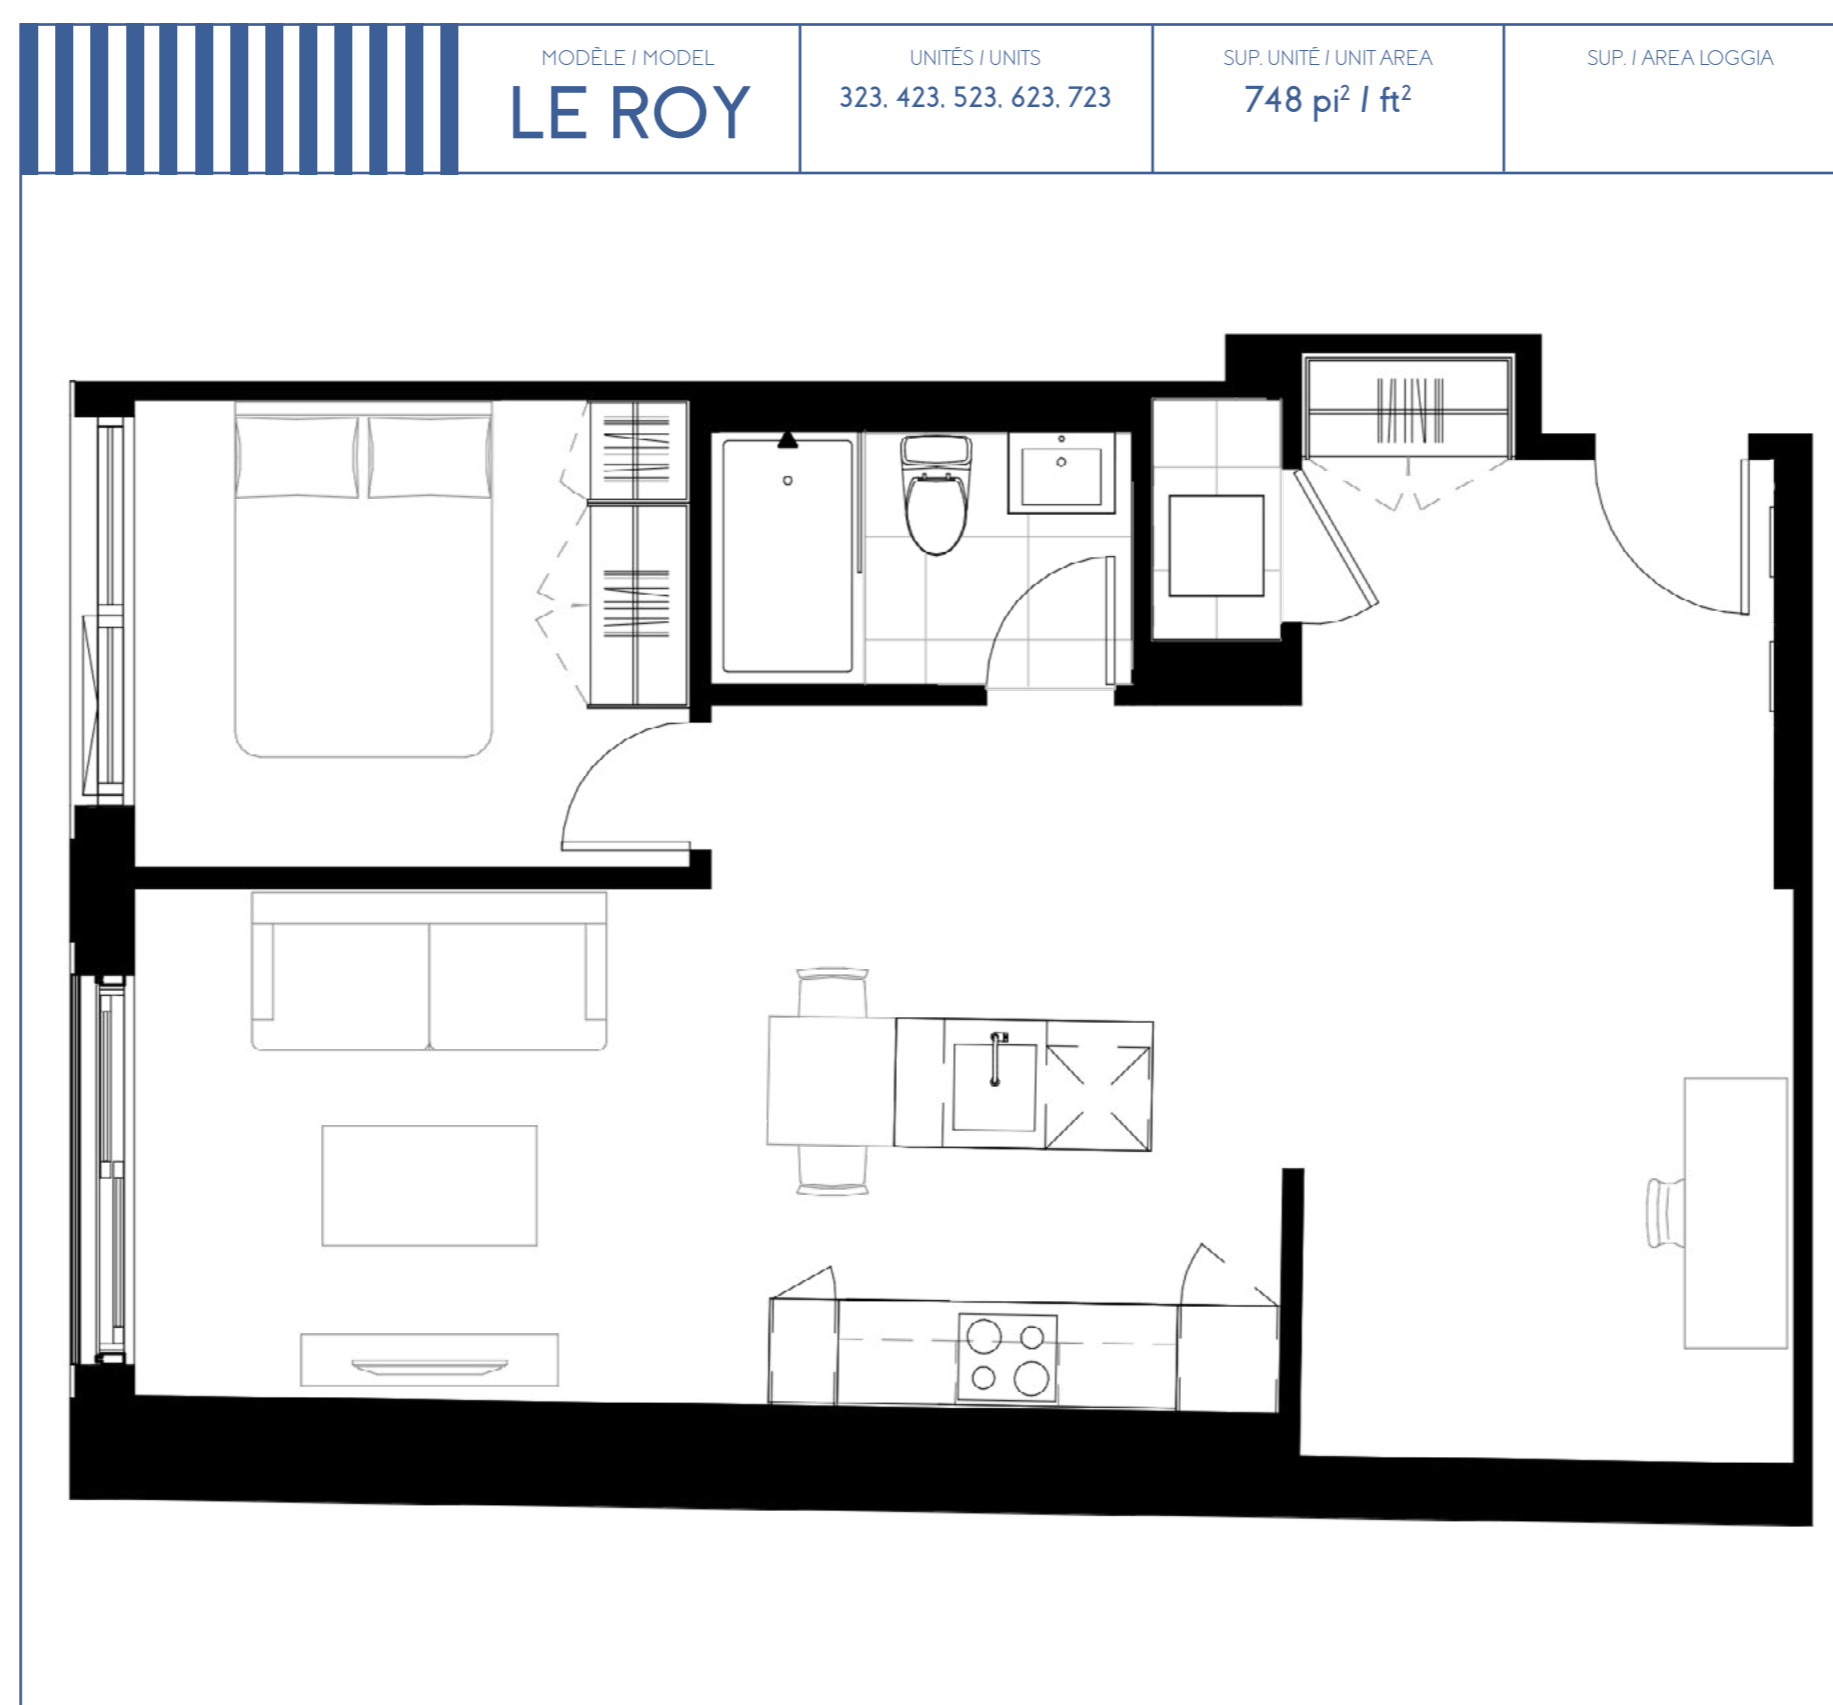

1+1 CHAMBRE / 1+1 BEDROOM

LE ROY

1+1 CHAMBRE / BEDROOM

CHAMBRE / ROOM  
8' - 9 7/8" x 9' - 1 1/4"  
9' - 7 3/4" x 14' - 7 5/8"

SALON / LIVING ROOM  
12' - 4 1/8" x 9' - 10 5/8"

CUISINE / KITCHEN  
SALLE À MANGER / DINING ROOM  
9' - 11 1/2" x 5' - 6"

SALLE DE BAIN / BATHROOM  
8' - 2 3/8" x 4' - 11"