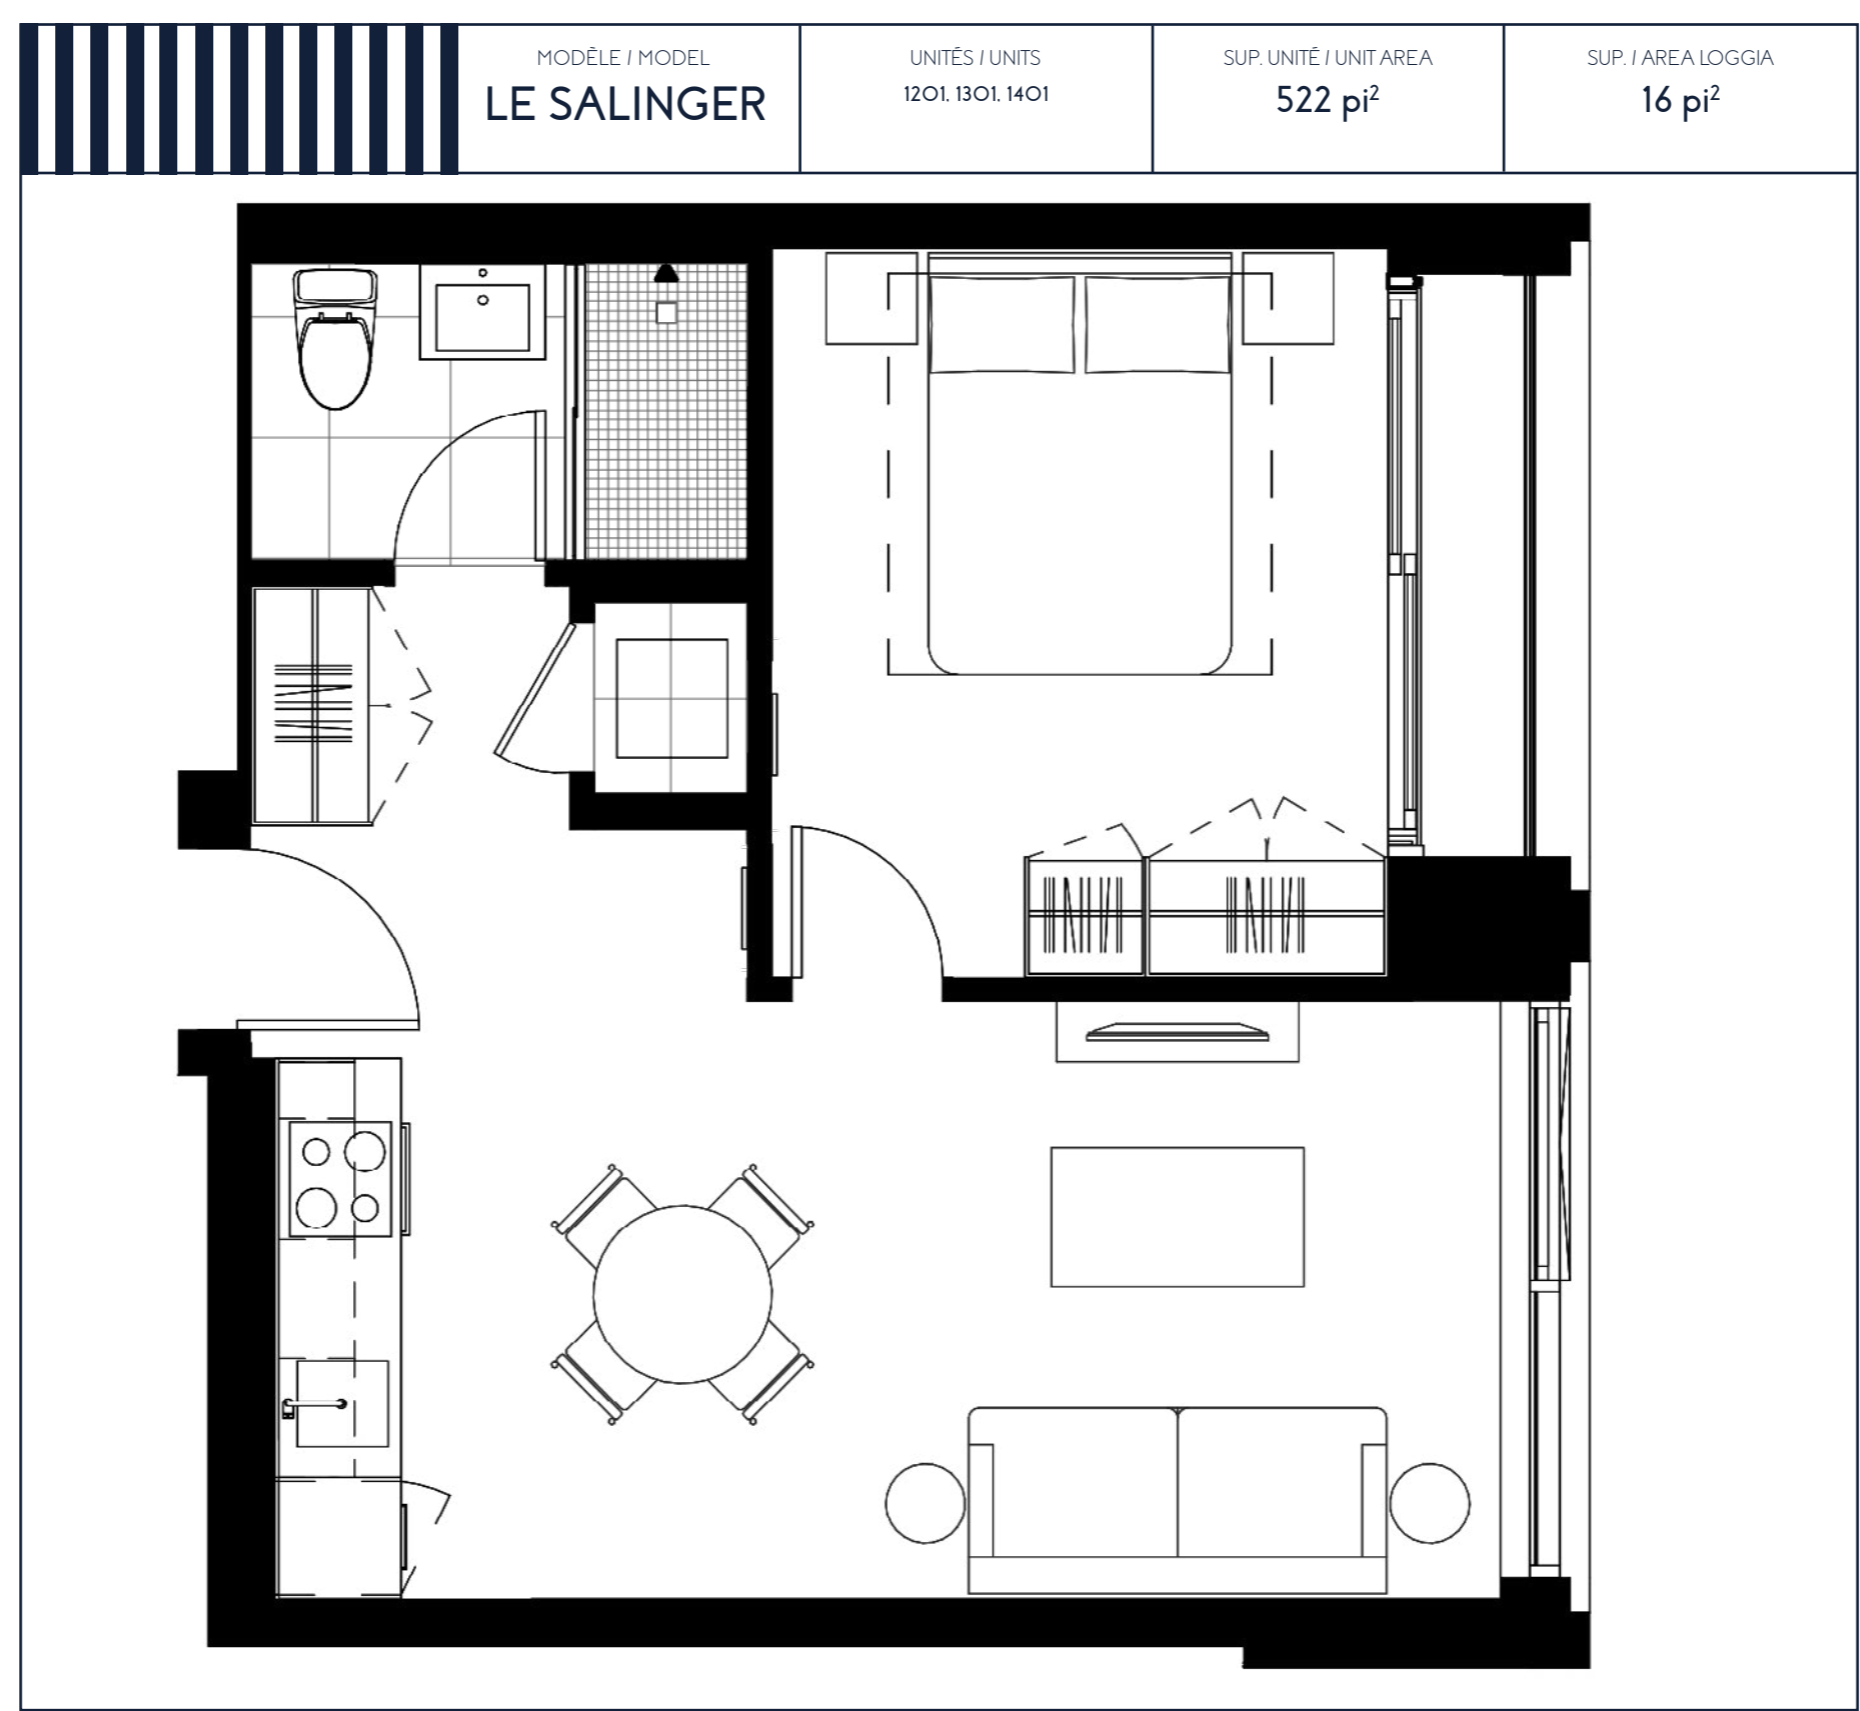

LE SALINGER

- CHAMBRE / ROOM  
10' - 2 1/4" x 10' - 1 1/4"
- SÈJOUR / LIVING ROOM  
12' - 5 3/8" x 9' - 11"
- CUISINE / KITCHEN  
SALLE À MANGER / DINING ROOM  
5' - 8 5/8" x 8' - 11 1/2"
- SALLE DE BAIN / BATHROOM  
8' - 2 3/8" x 4' - 11"