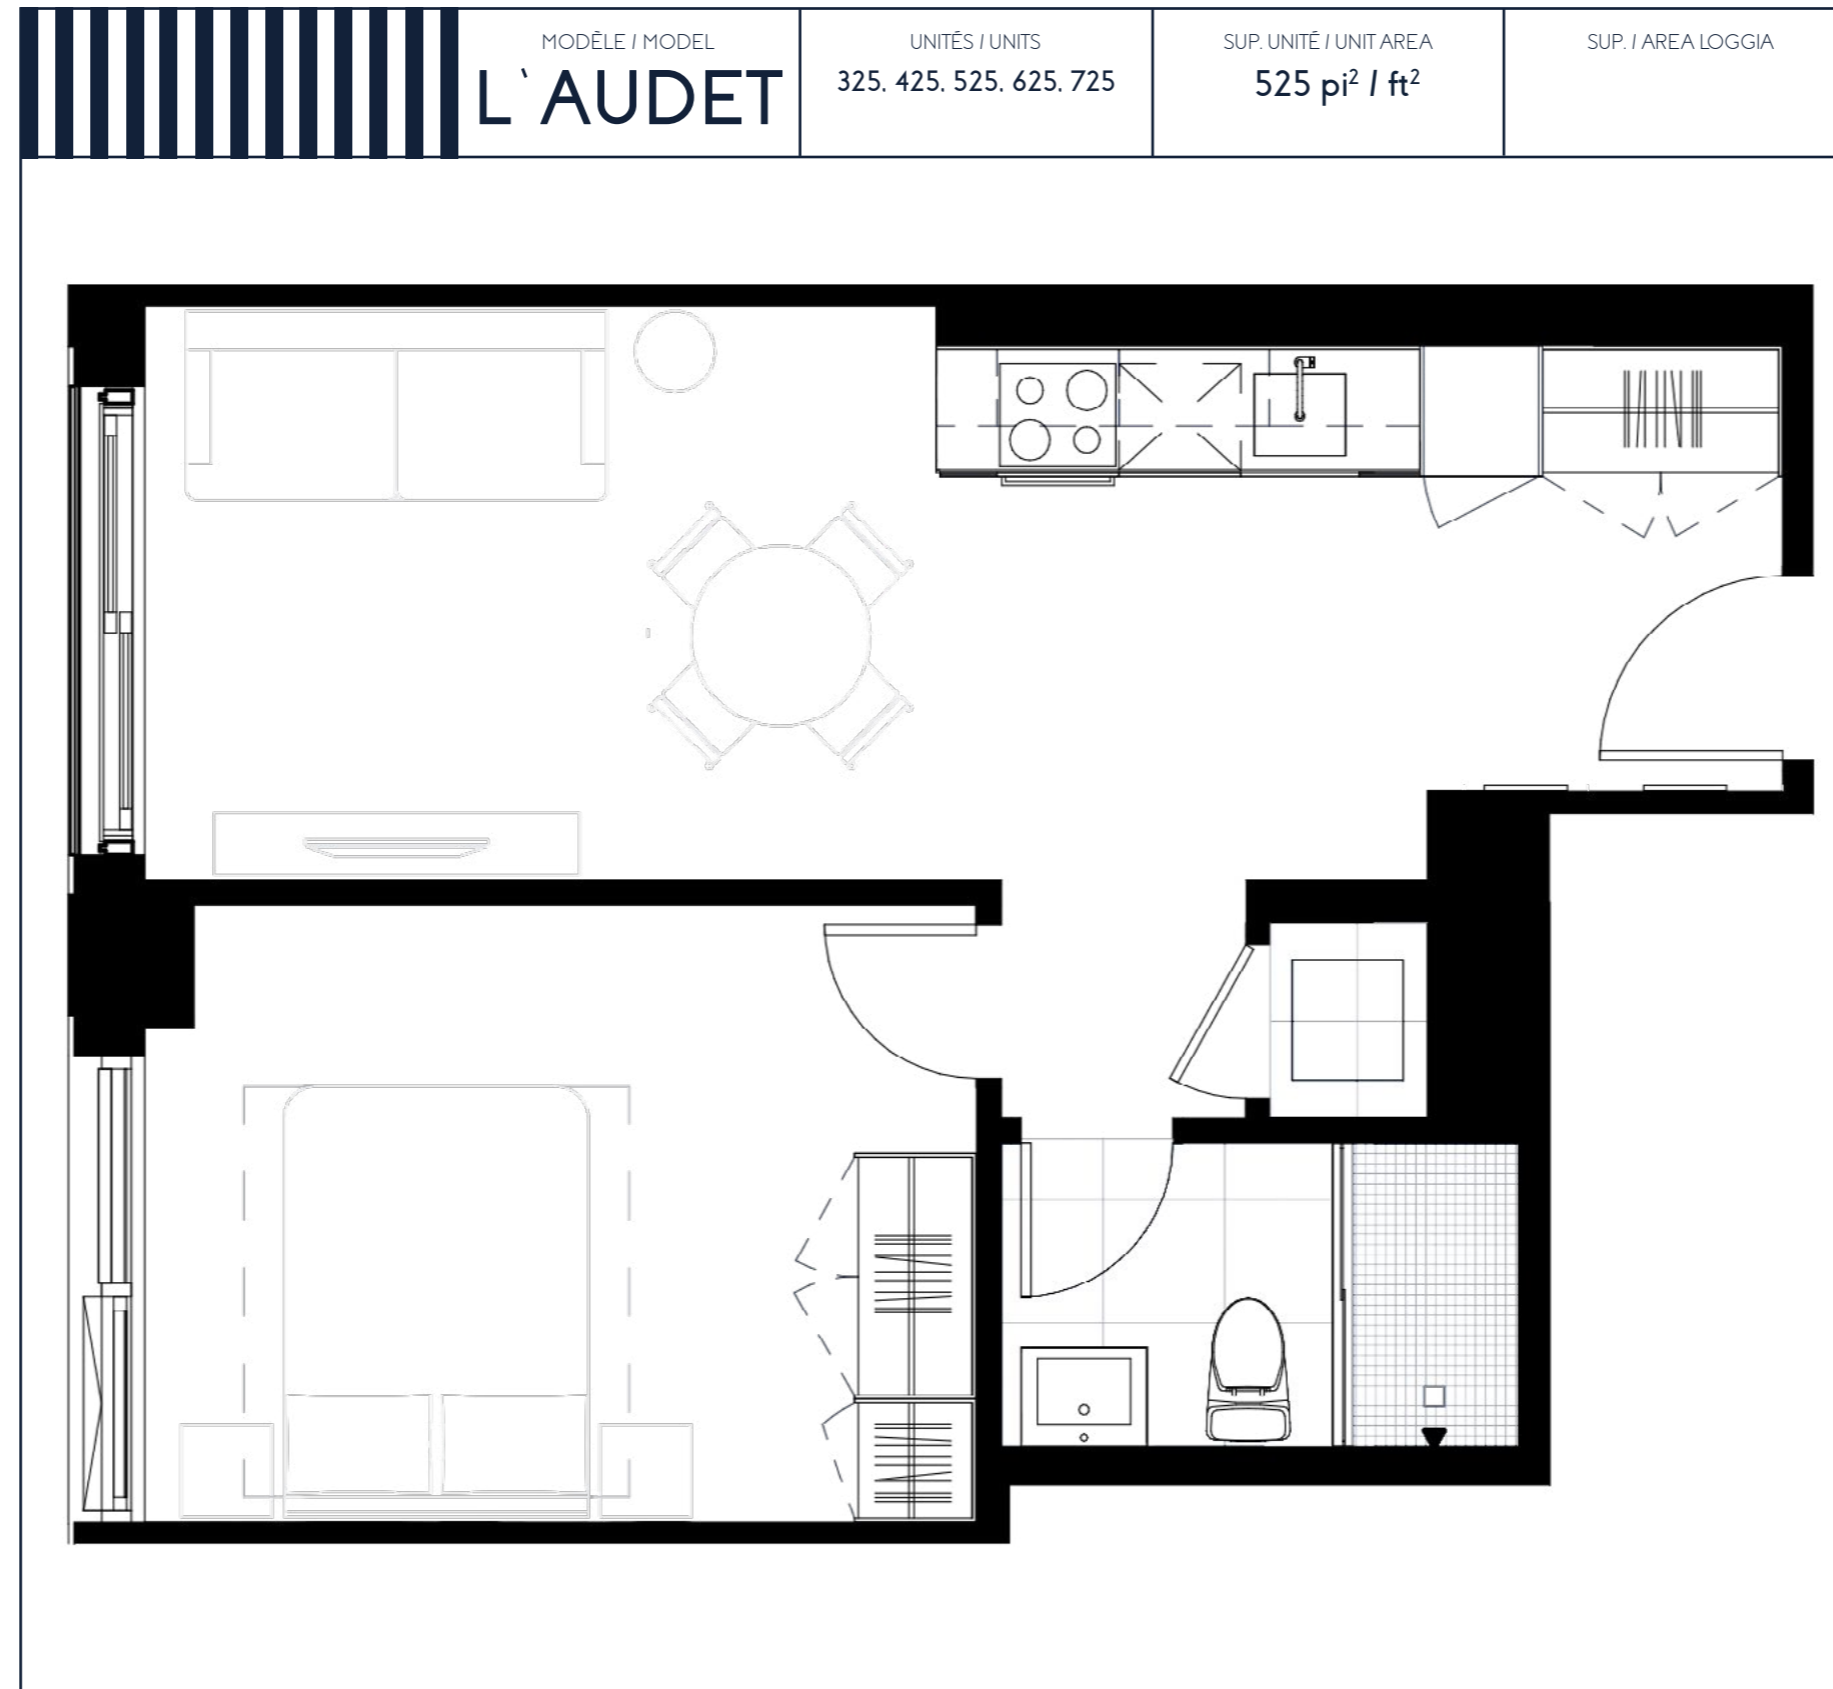

1 CHAMBRE / 1 BEDROOM

L'AUDET

CHAMBRE / ROOM
11' - 8" x 10' - 0 5/8"

SALON / LIVING ROOM
8' - 3 3/8" x 9' - 4"

CUISINE / KITCHEN
SALLE À MANGER / DINING ROOM
9' - 11 1/2" x 6' - 6 5/8"
4' - 8 3/4" x 9' - 4"

SALLE DE BAIN / BATHROOM
8' - 6 1/8" x 4' - 11"