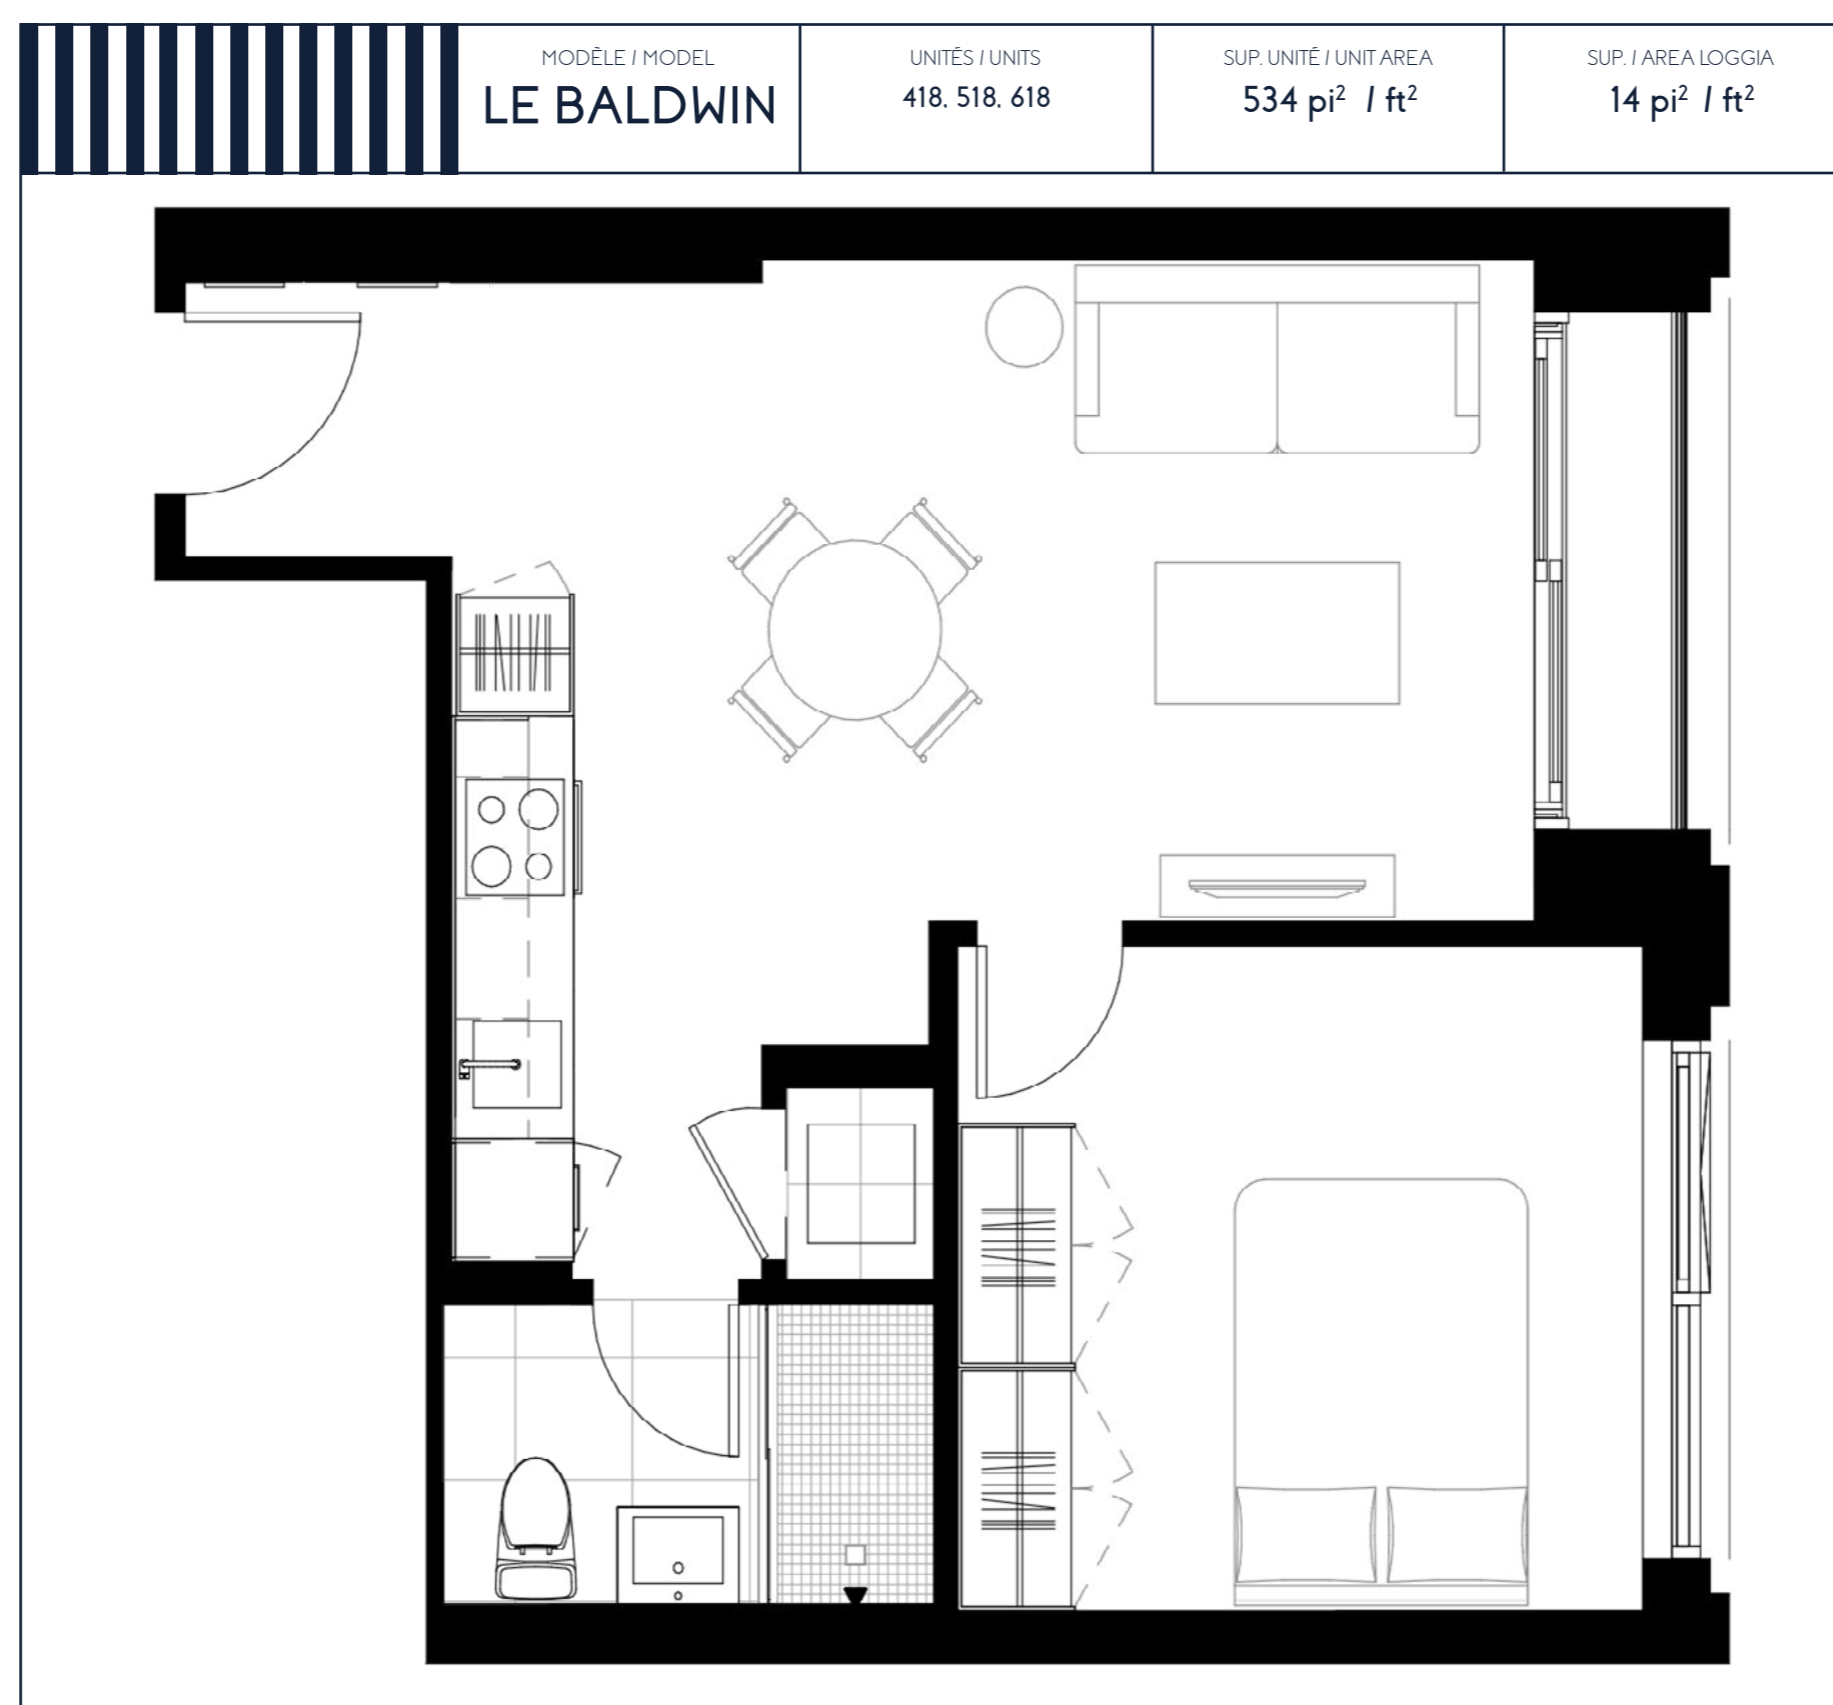

1 CHAMBRE / 1 BEDROOM

# LE BALDWIN

CHAMBRE / ROOM  
9' - 8 3/8" x 10' - 11"

SALON / LIVING ROOM  
9' - 6 1/4" x 10' - 10 3/8"

CUISINE / KITCHEN  
SALLE À MANGER / DINING ROOM  
6' - 10 5/8" x 8' - 11 1/2"

SALLE DE BAIN / BATHROOM  
8' - 4 1/2" x 4' - 11"