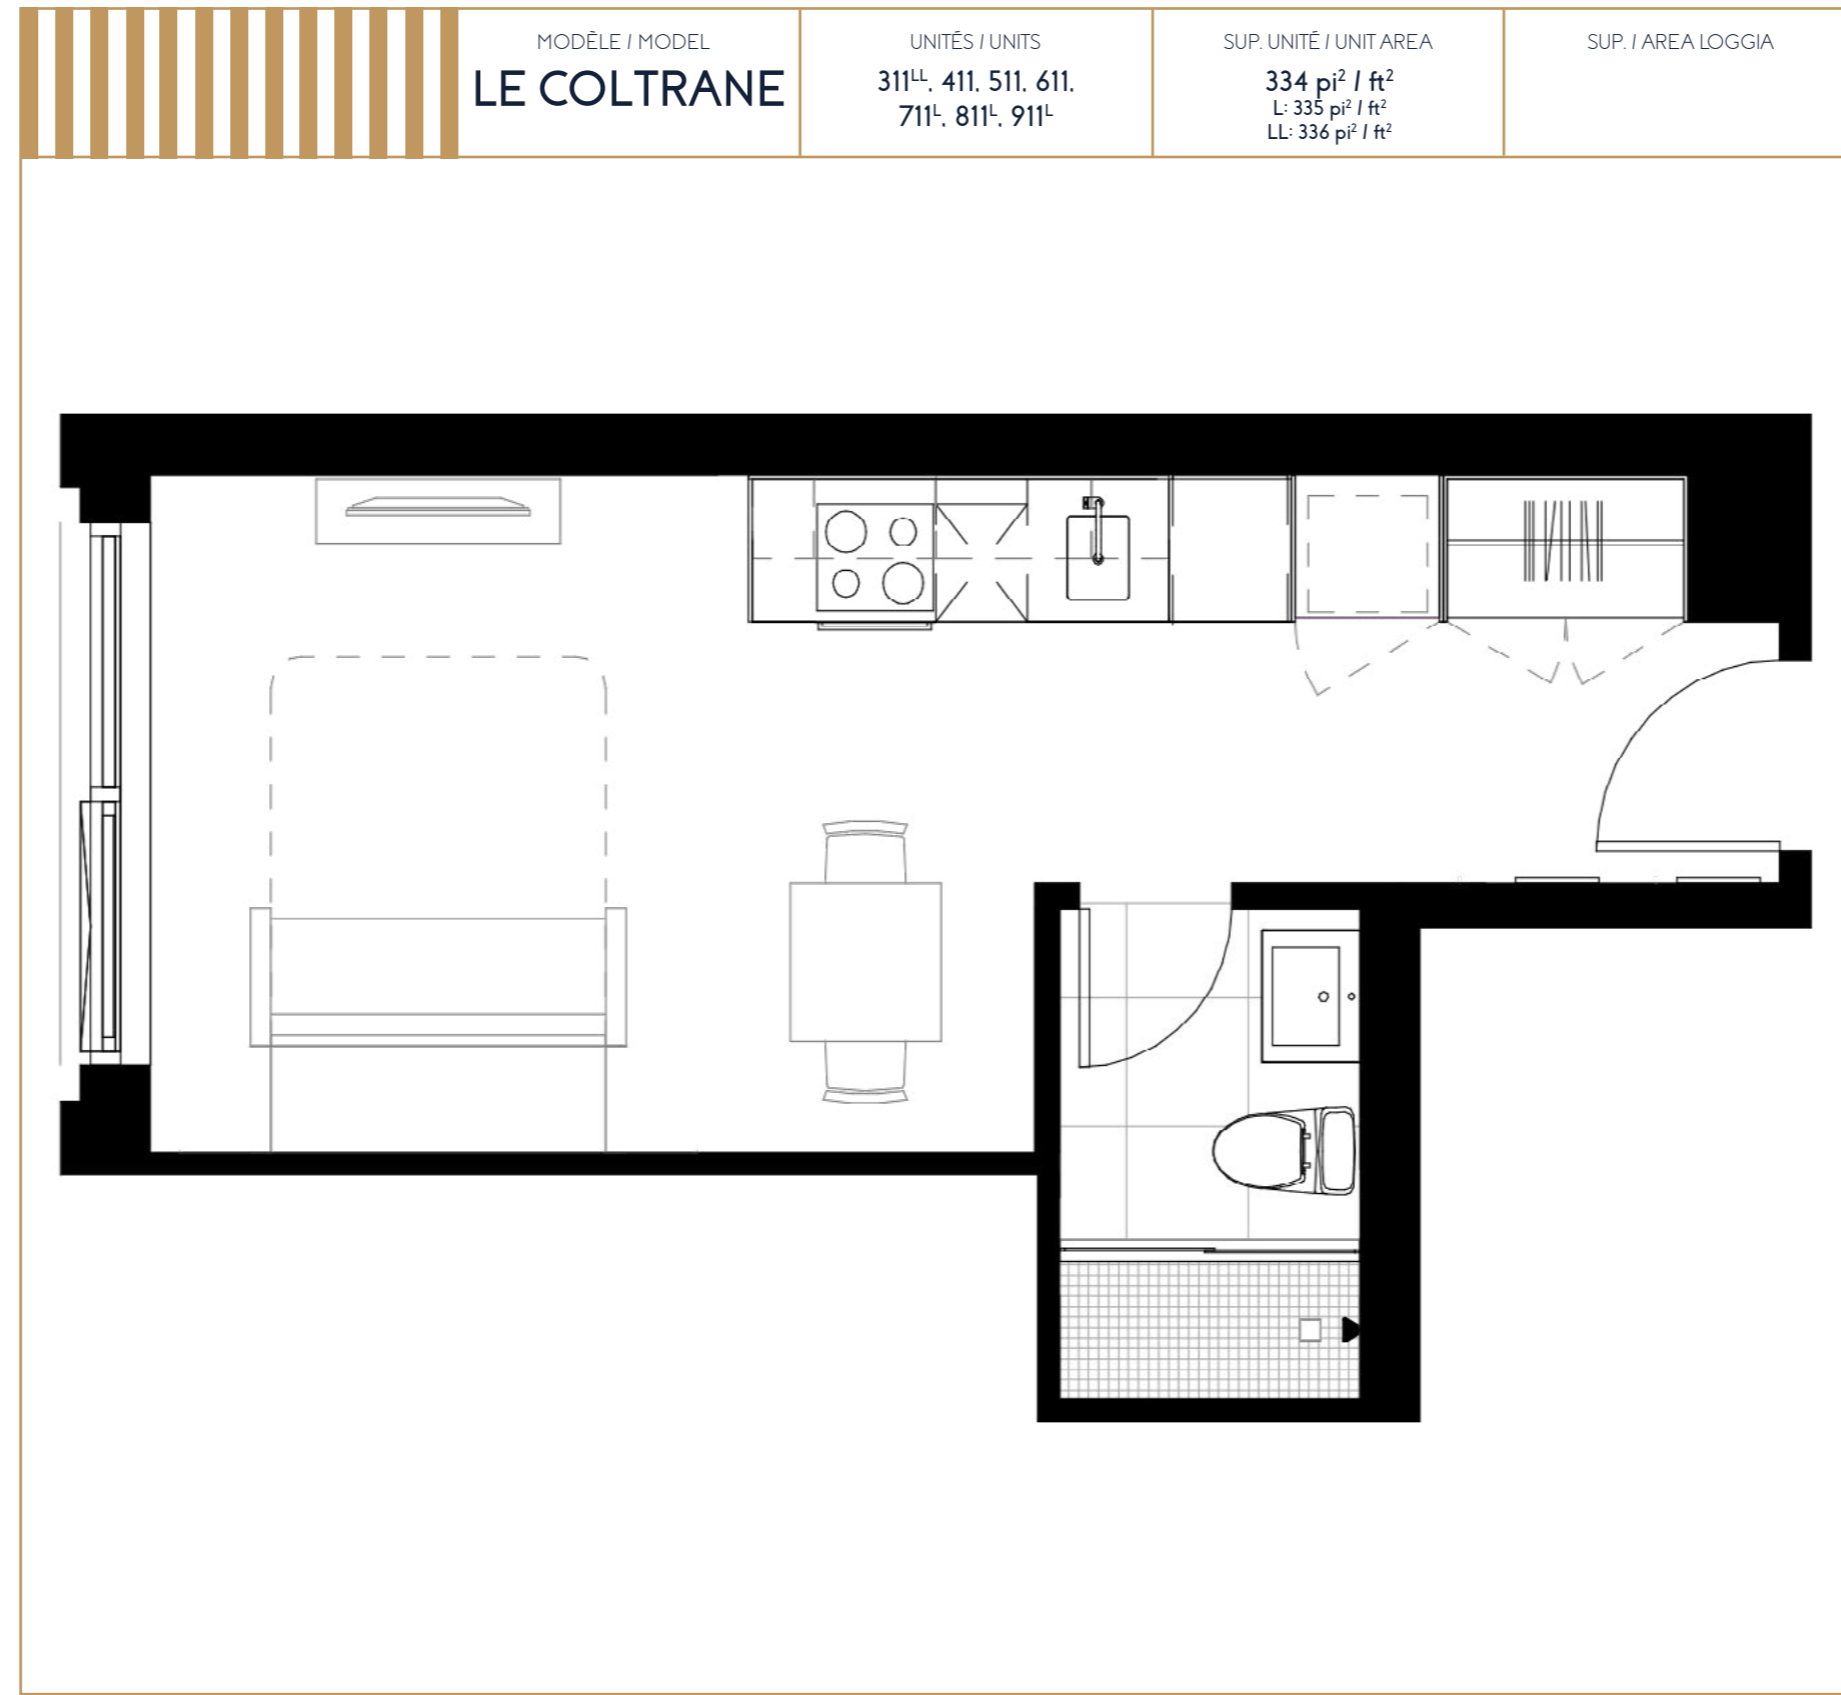

LE COLTRANE

SALON / LIVING ROOM
CHAMBRE / ROOM
 8' - 11 3/8" x 10' - 7 5/8"

CUISINE / KITCHEN
SALLE À MANGER / DINING ROOM
 8' - 10 3/4" x 4' - 11 1/4"
 5' - 6 3/8" x 4' - 2 3/4"

SALLE DE BAIN / BATHROOM
 4' - 11" x 7' - 8 1/2"