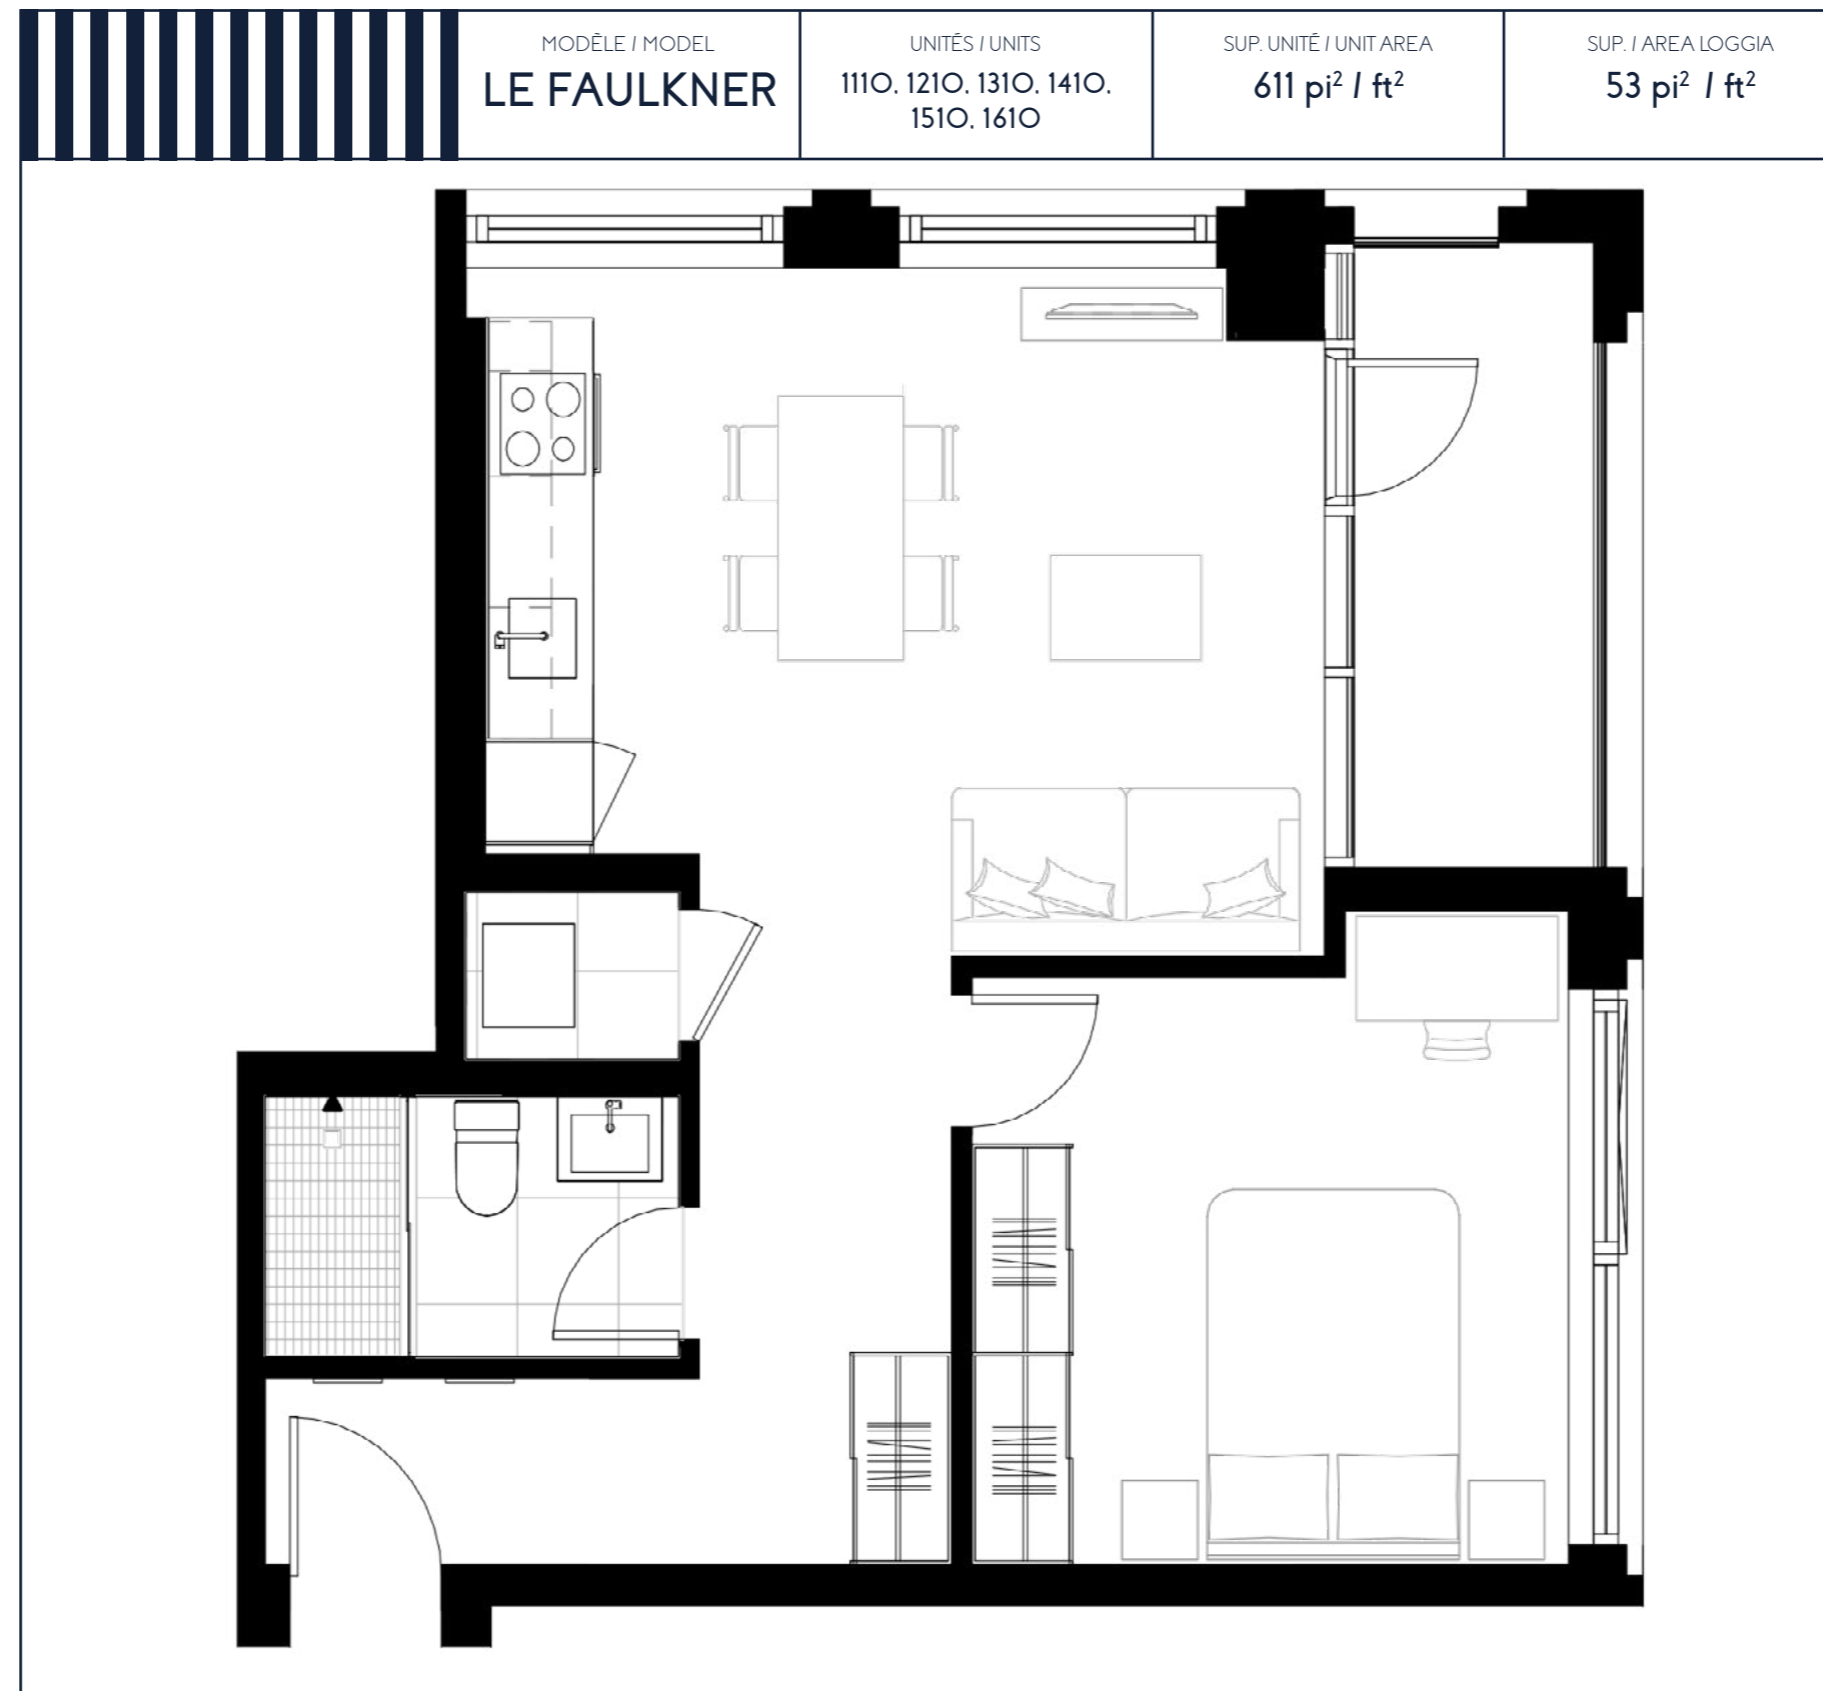

1 CHAMBRE / 1 BEDROOM

LE FAULKNER

CHAMBRE / ROOM
9' - 10" x 11' - 11/8"

SALON / LIVING ROOM
7' - 5" x 13' - 0"

CUISINE / KITCHEN
SALLE À MANGER / DINING ROOM
7' - 11/4" x 10' - 13/4"

SALLE DE BAIN / BATHROOM
8' - 2 1/2" x 4' - 11"