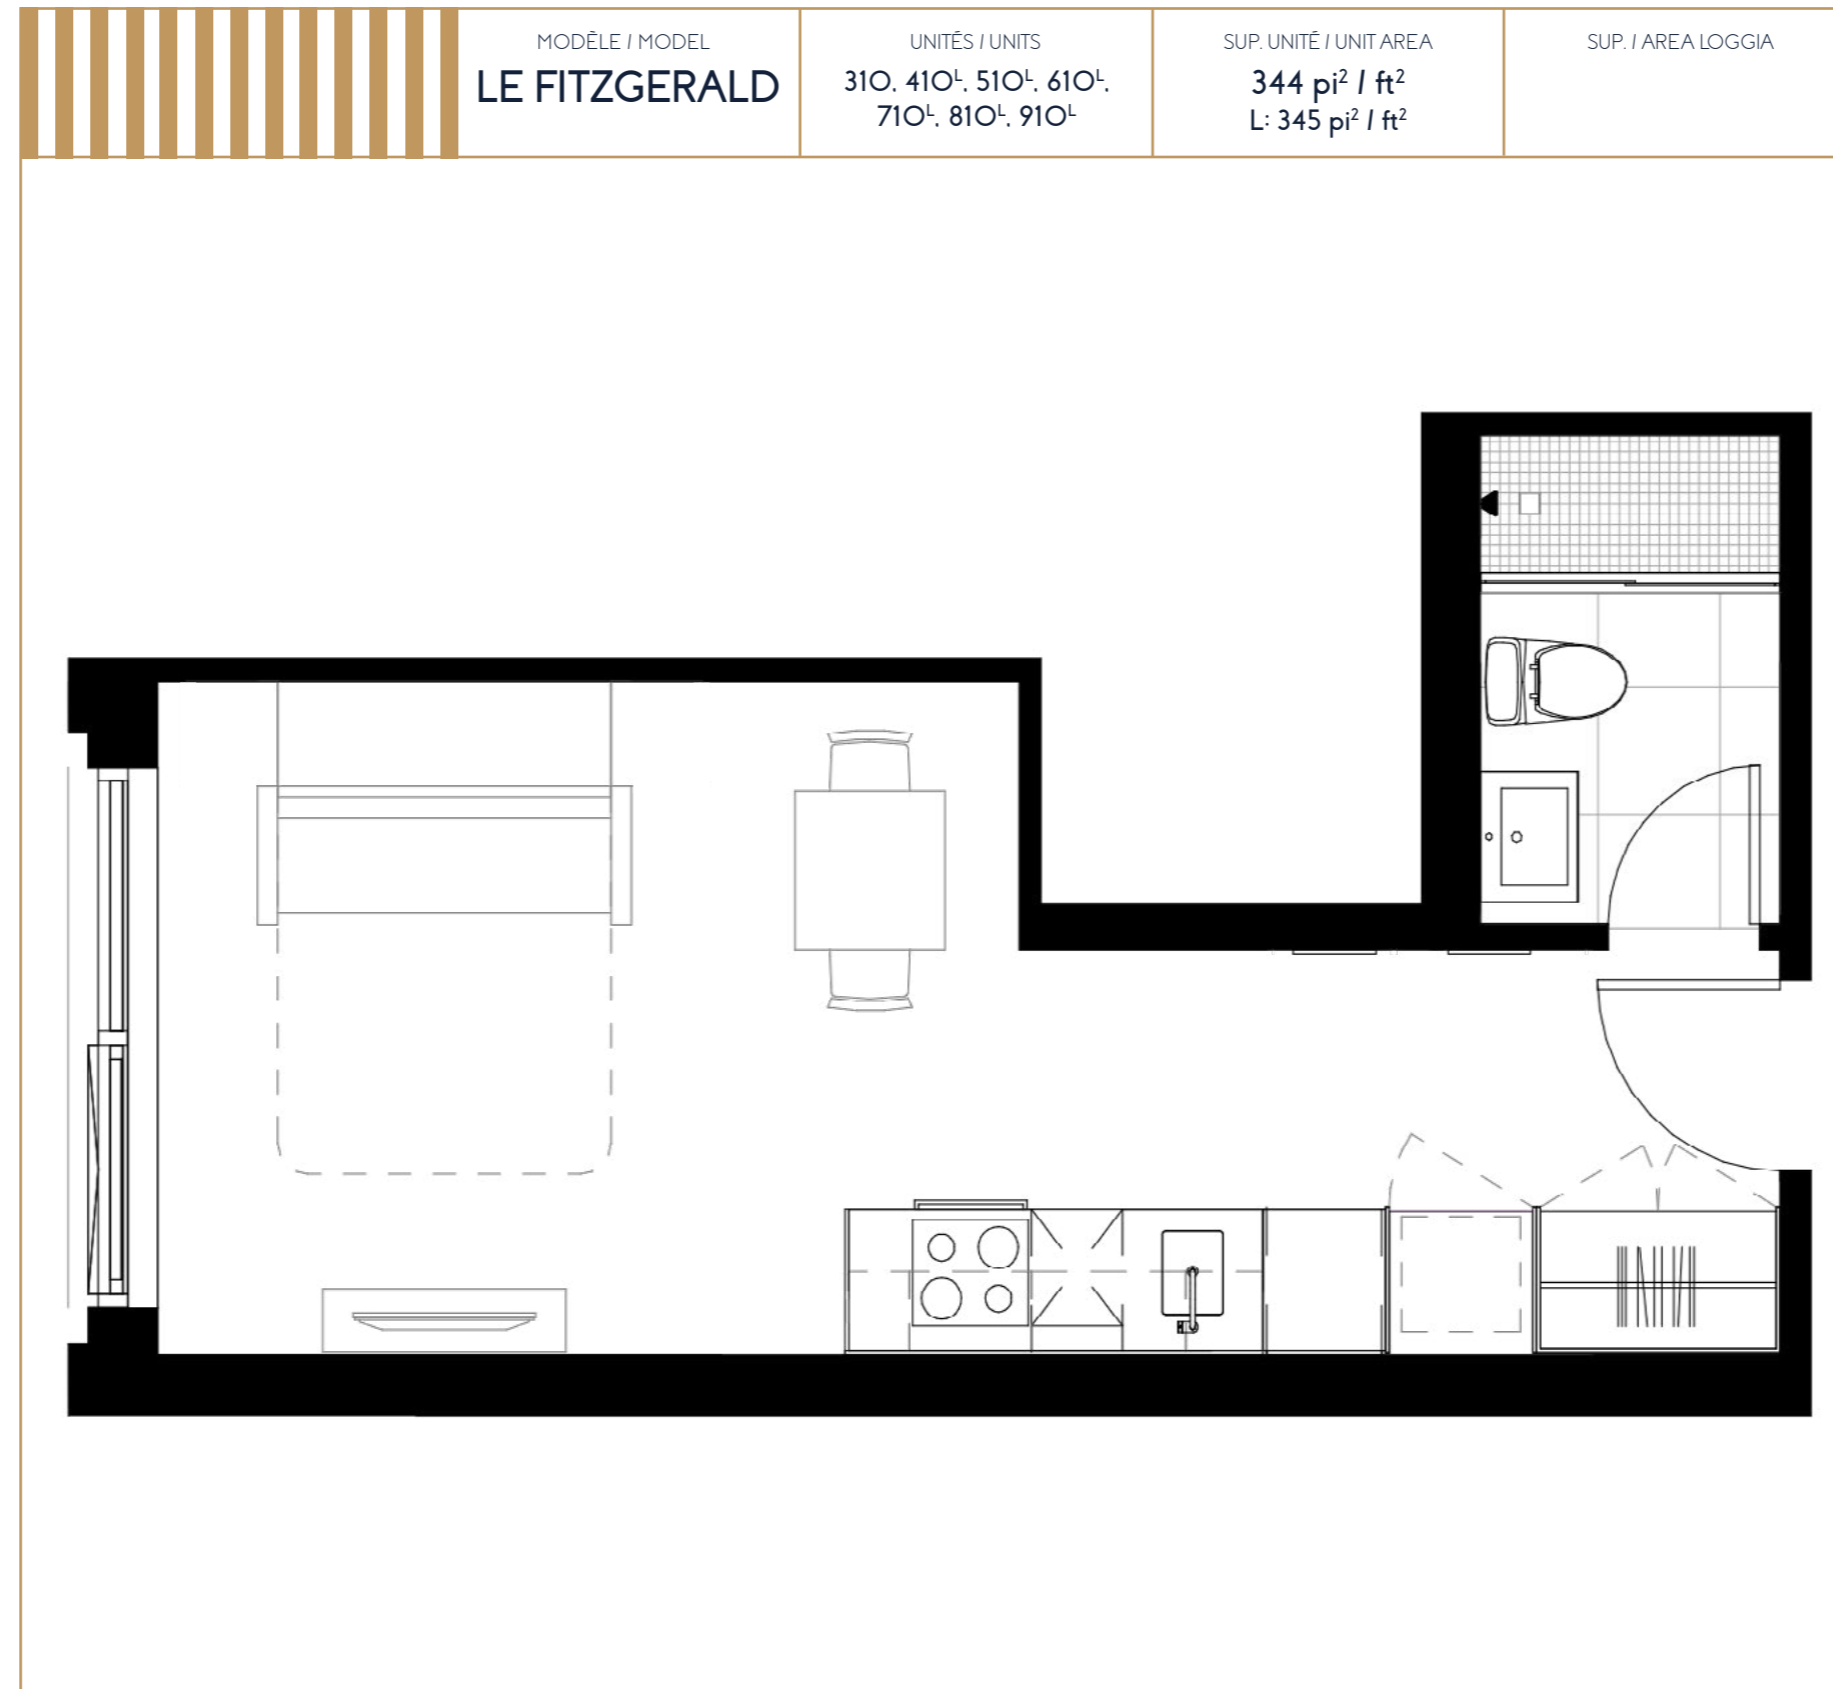

LE FITZGERALD

STUDIO

SALON / LIVING ROOM
CHAMBRE / ROOM
8' - 11 3/8" x 10' - 7 5/8"

CUISINE / KITCHEN
SALLE À MANGER / DINING ROOM
8' - 10 3/4" x 4' - 11 1/4"
5' - 2 3/4" x 4' - 2 7/8"

SALLE DE BAIN / BATHROOM
4' - 11" x 7' - 8 1/2"