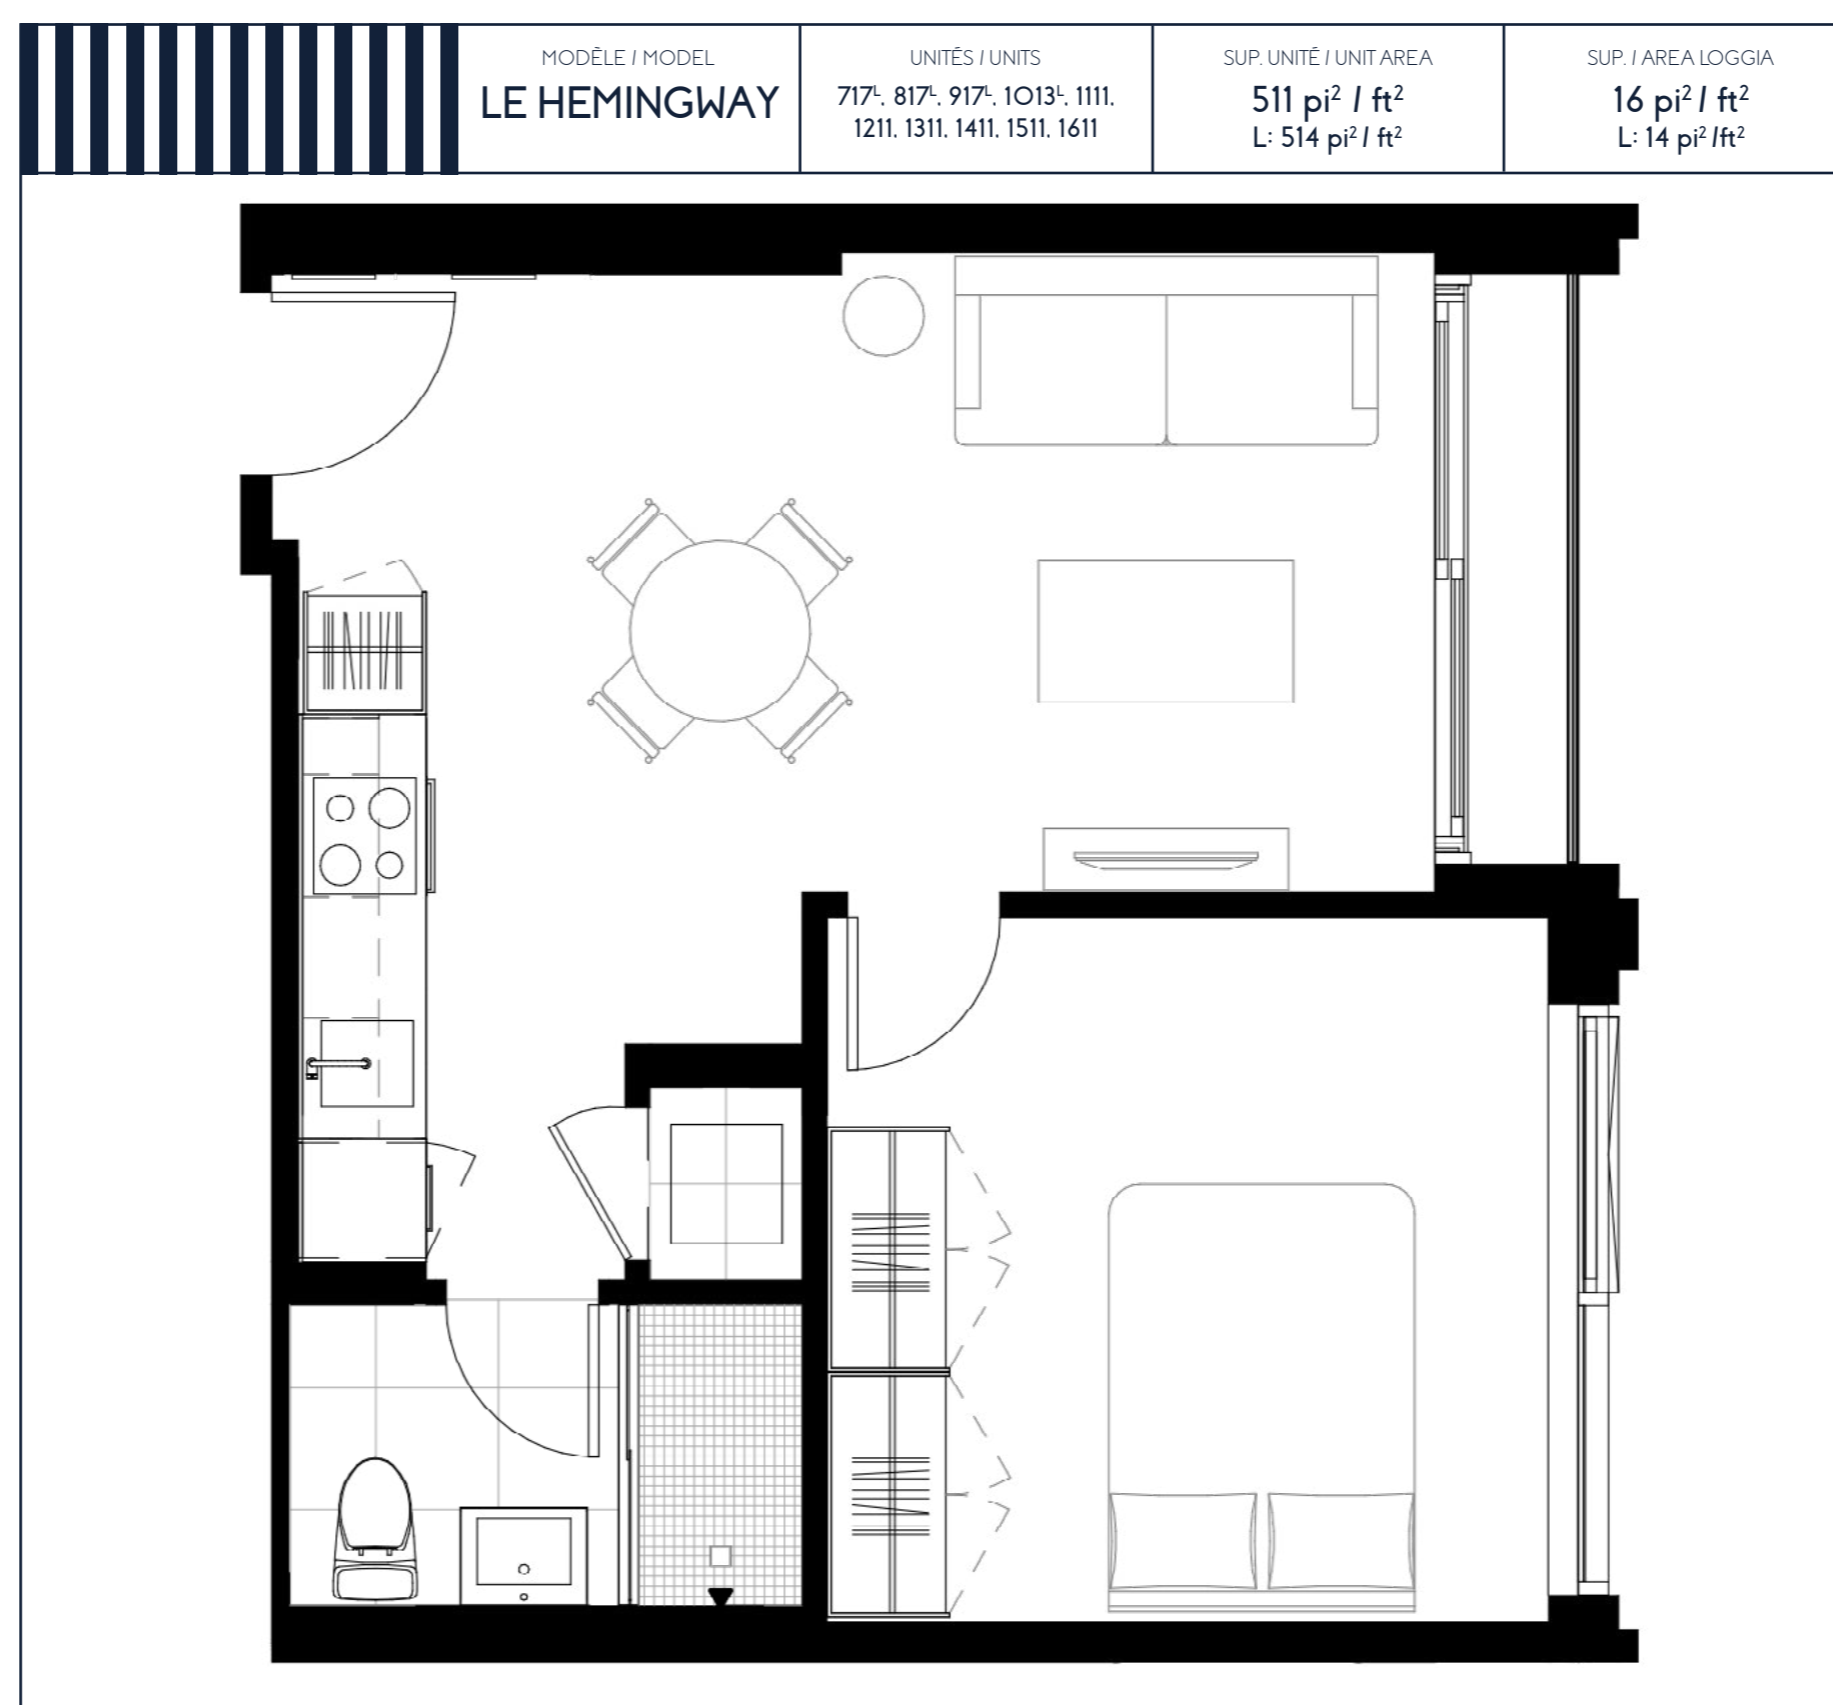

1 CHAMBRE / 1 BEDROOM

LE HEMINGWAY

CHAMBRE / ROOM
9' - 9 3/8" x 11' - 6 1/4"

SALON / LIVING ROOM
9' - 7 1/4" x 10' - 6"

CUISINE / KITCHEN
SALLE À MANGER / DINING ROOM
6' - 10 5/8" x 8' - 11 1/2"

SALLE DE BAIN / BATHROOM
8' - 4 1/2" x 4' - 11"