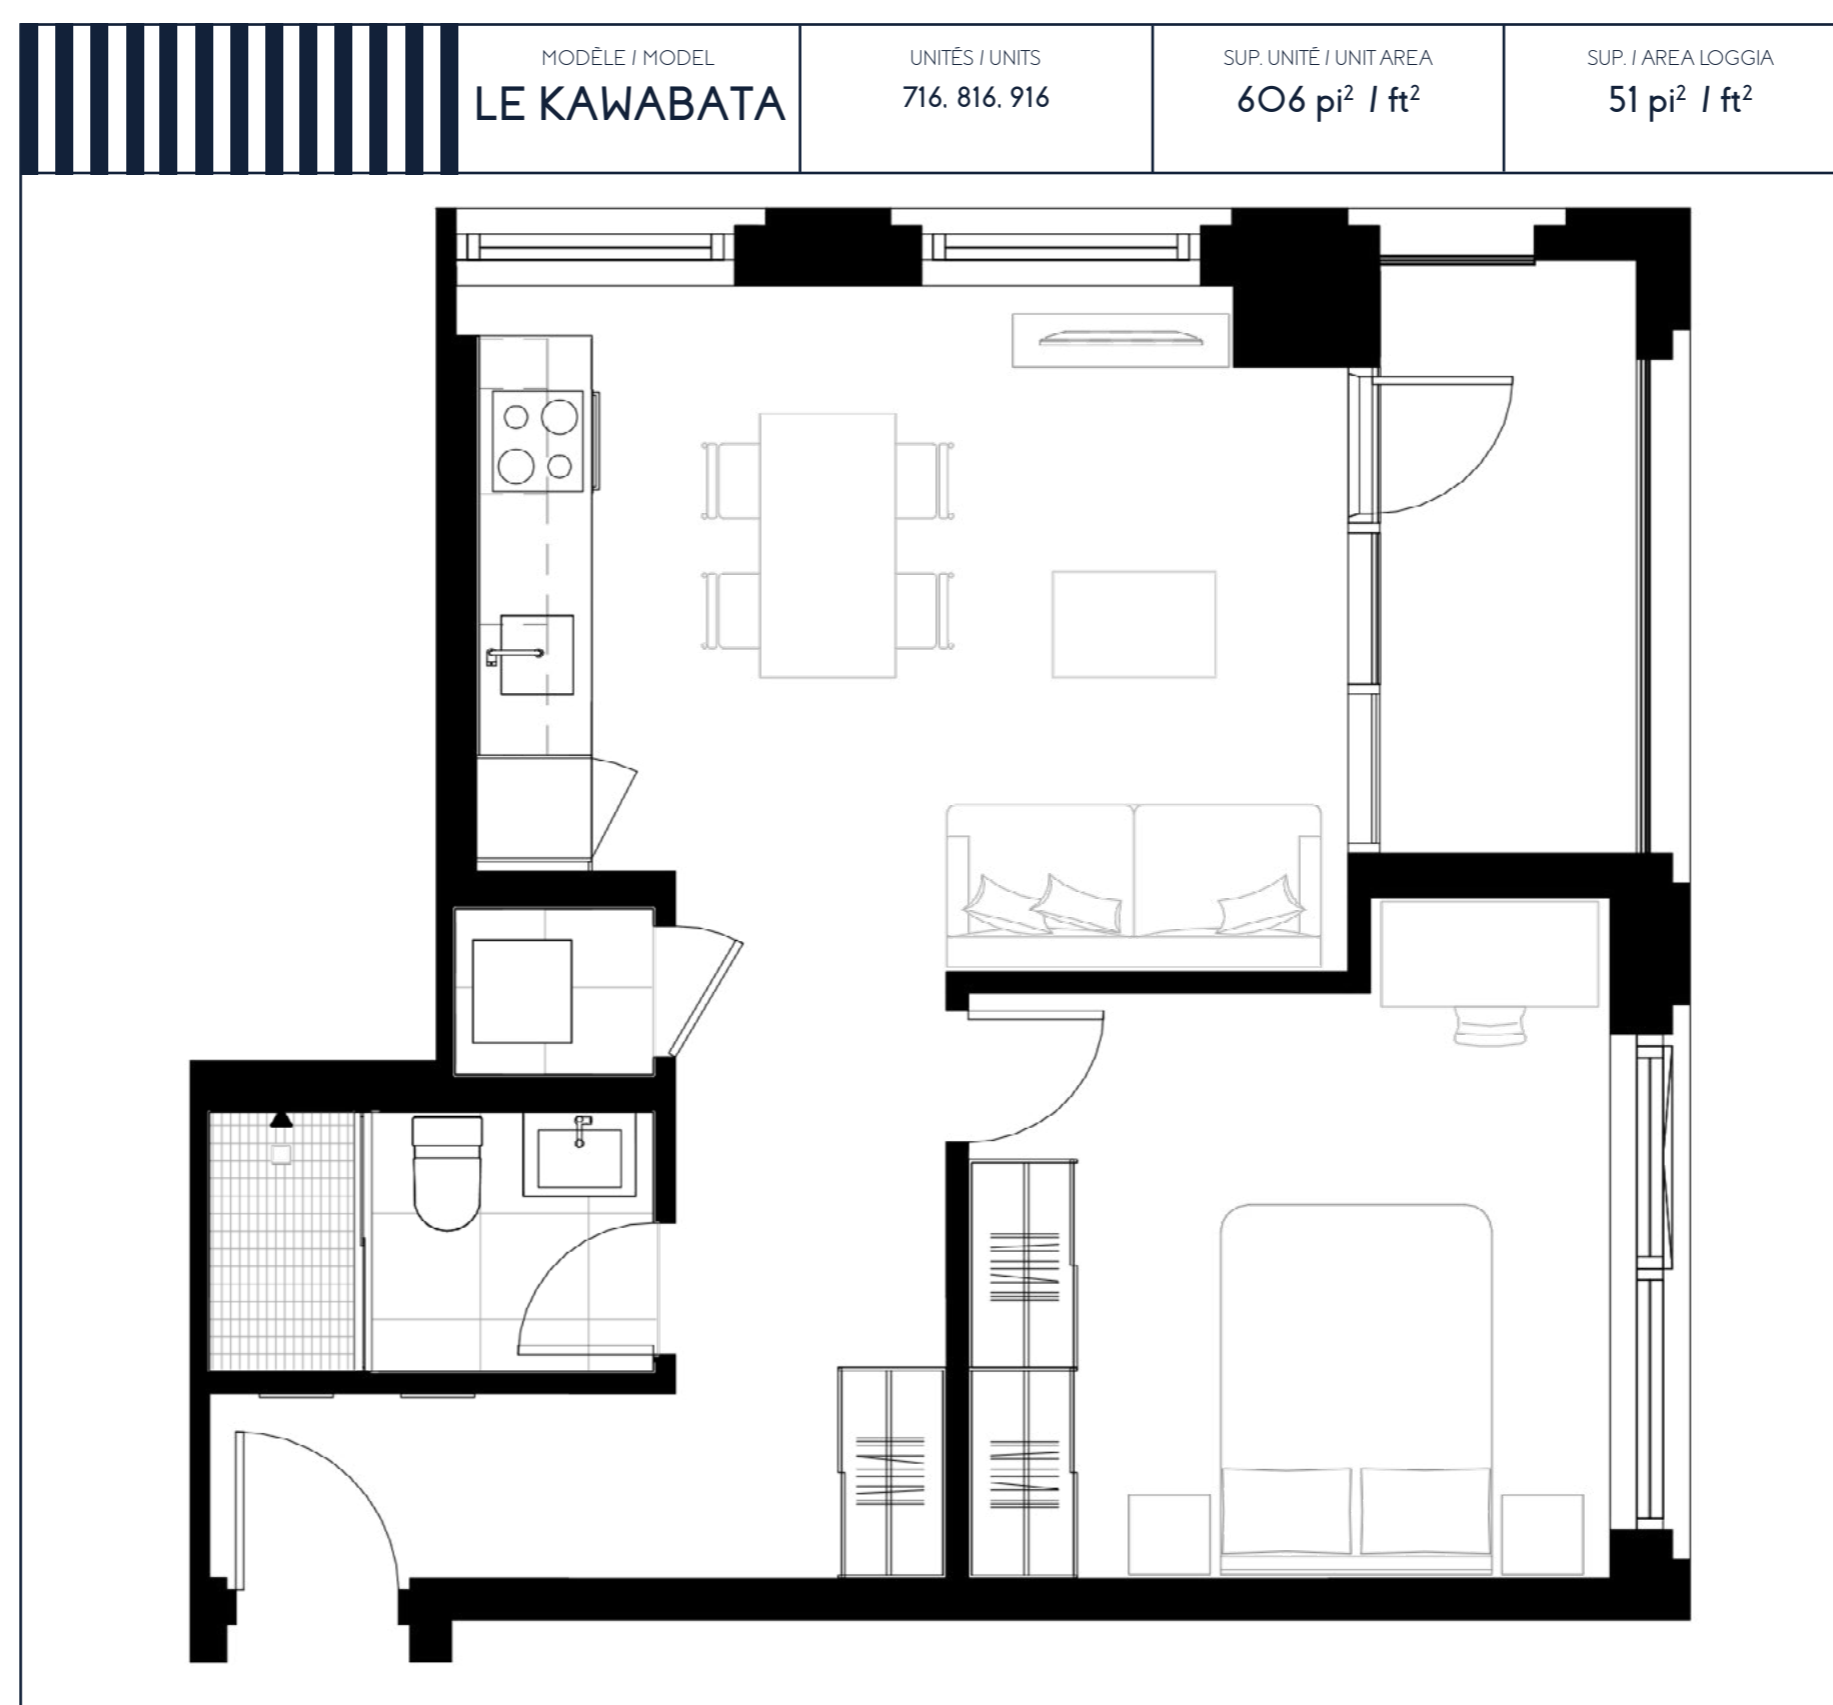

1 CHAMBRE / 1 BEDROOM

# LE KAWABATA

CHAMBRE / ROOM  
9' - 10" x 11' - 1"

SALON / LIVING ROOM  
7' - 5" x 13' - 0"

CUISINE / KITCHEN  
SALLE À MANGER / DINING ROOM  
6' - 6 1/2" x 10' - 1 3/4"

SALLE DE BAIN / BATHROOM  
8' - 2 1/2" x 4' - 11"