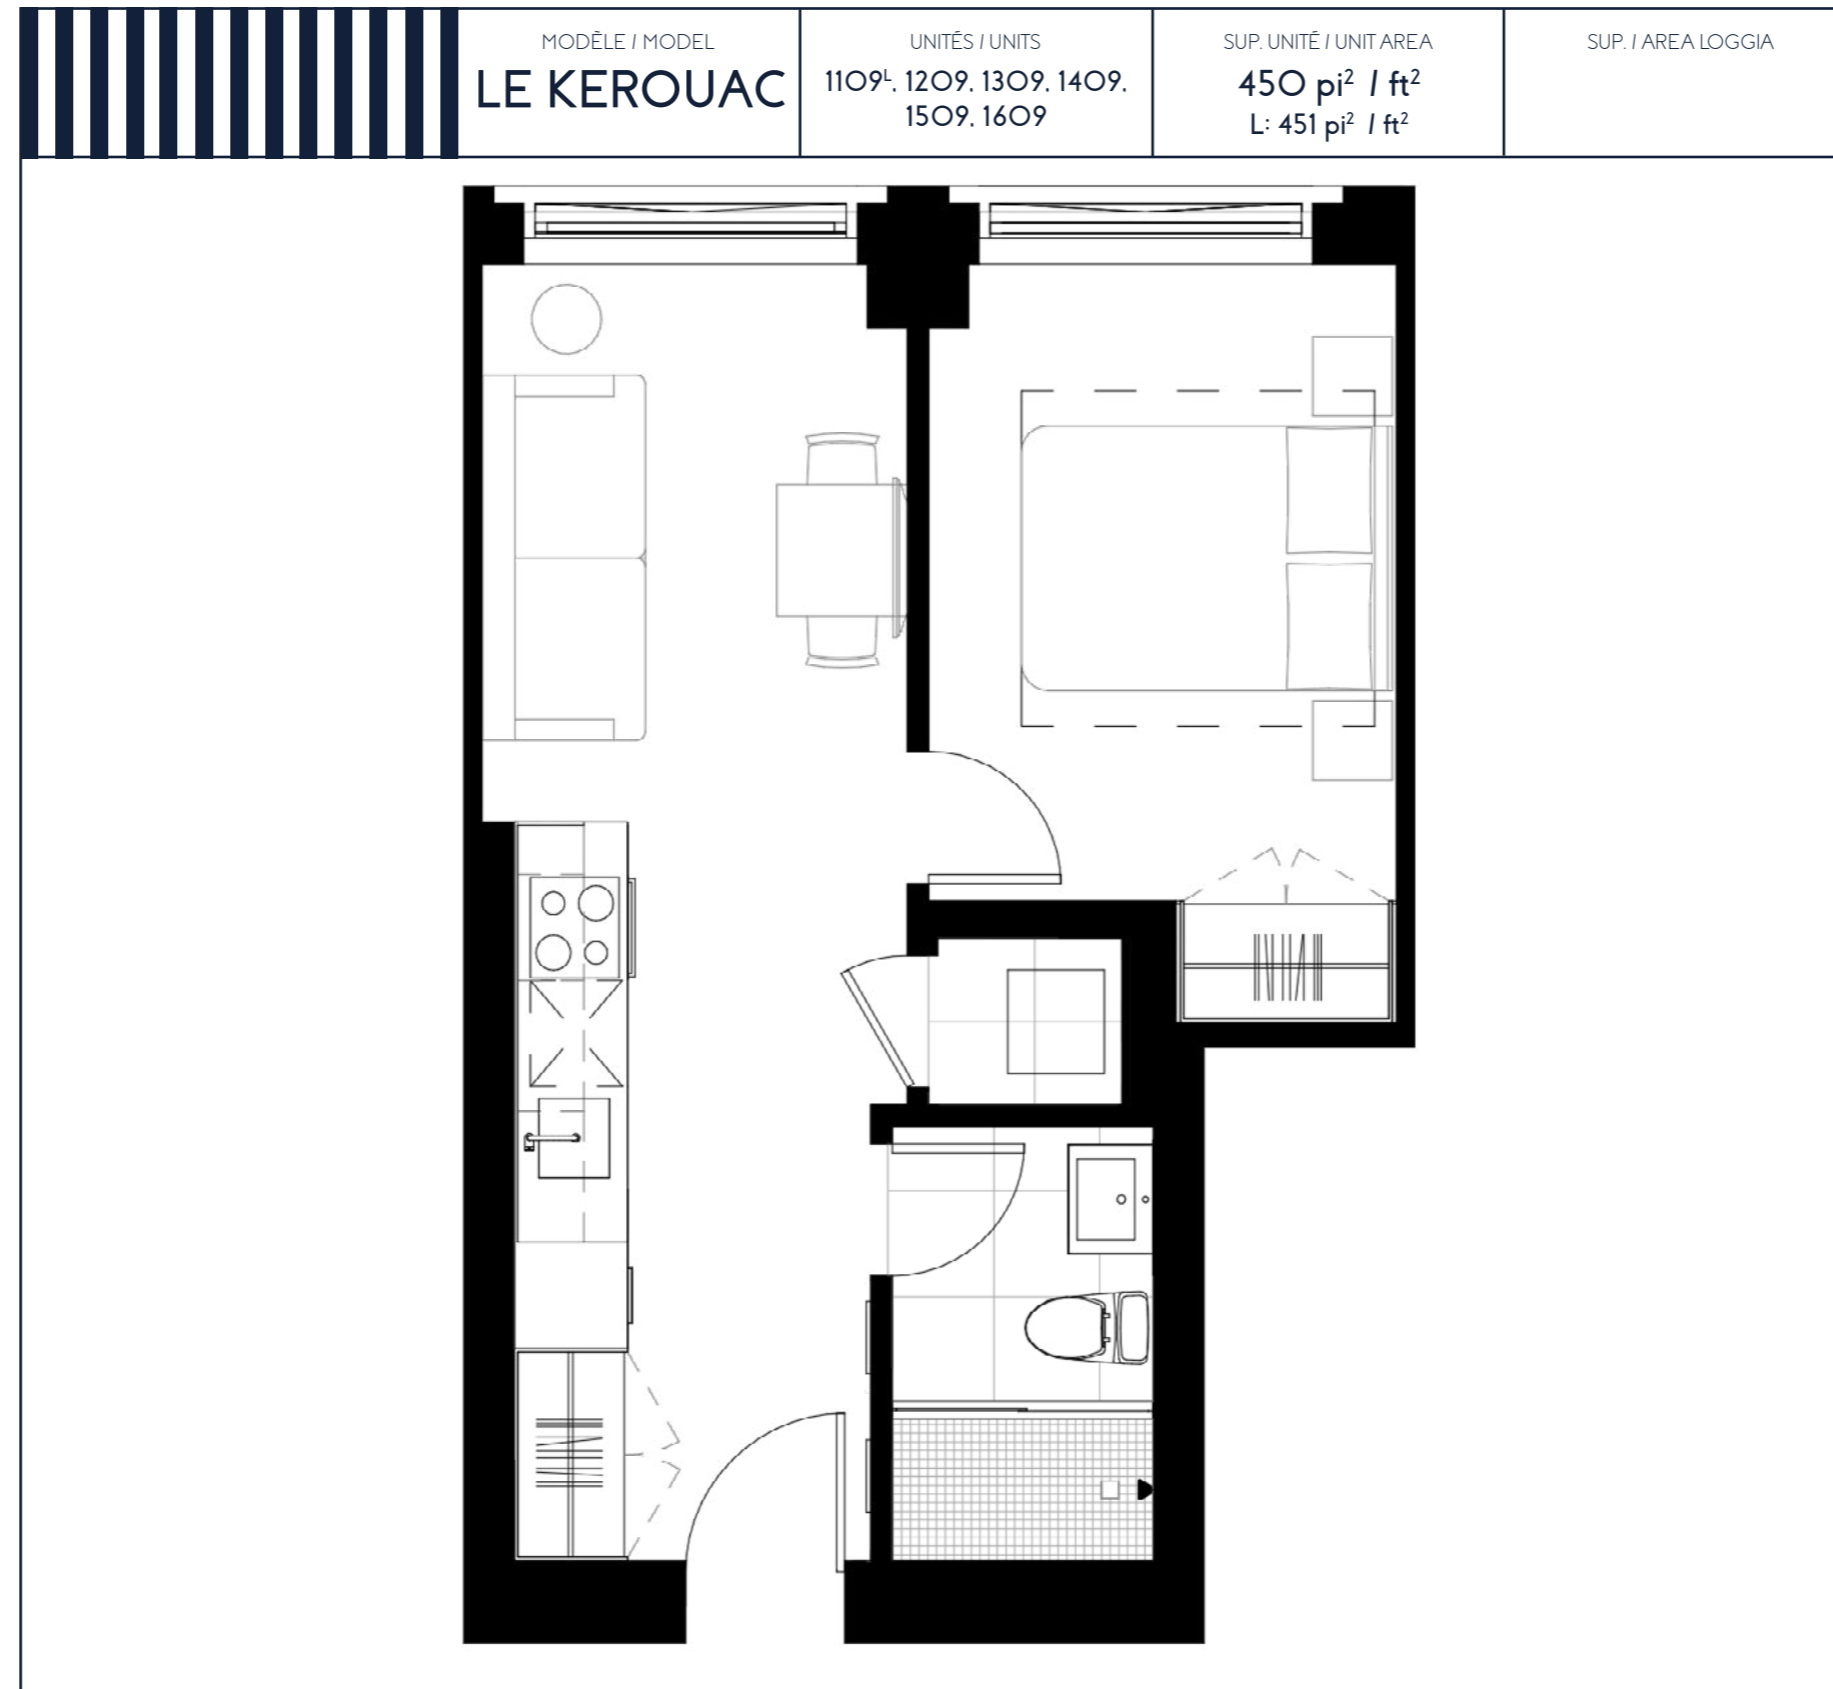

1 CHAMBRE / 1 BEDROOM

# LE KEROUAC

CHAMBRE / ROOM  
8' - 10" x 12' - 0 3/8"

SALON / LIVING ROOM  
8' - 0 3/8" x 10' - 6 1/2"

CUISINE / KITCHEN  
SALLE À MANGER / DINING ROOM  
4' - 7" x 9' - 11 1/2"

SALLE DE BAIN / BATHROOM  
4' - 11" x 8' - 2 3/8"