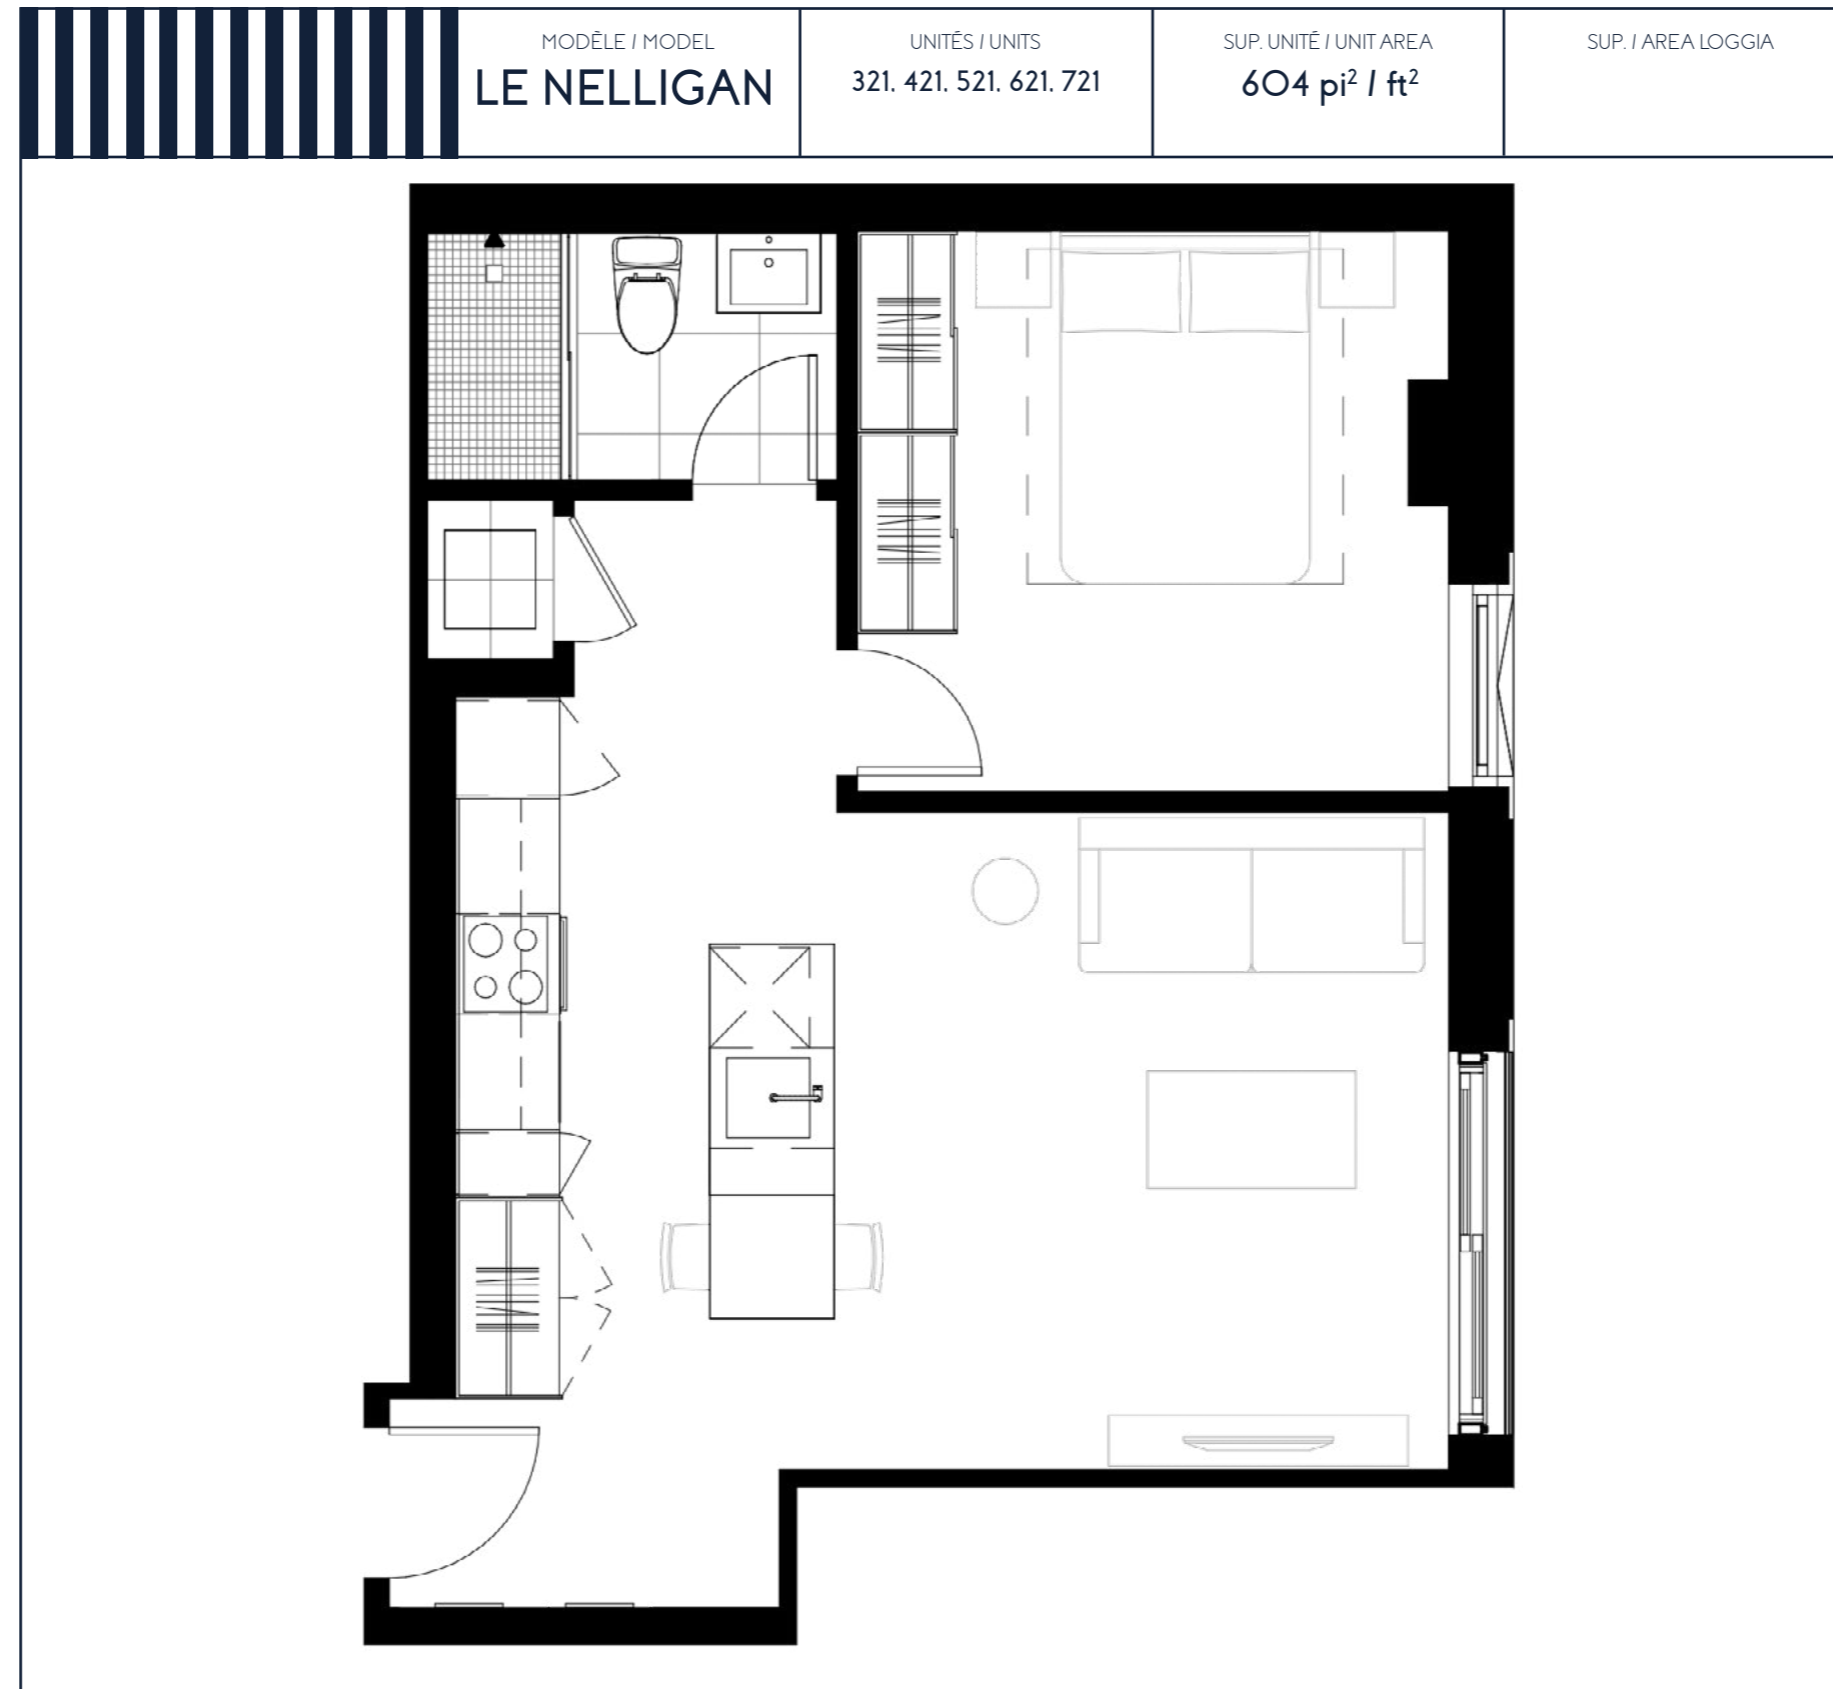

1 CHAMBRE / 1 BEDROOM

LE NELLIGAN

CHAMBRE / ROOM
9' - 10 1/8" x 11' - 1 7/8"

SALON / LIVING ROOM
12' - 3 5/8" x 13' - 1 1/8"

CUISINE / KITCHEN
SALLE À MANGER / DINING ROOM
5' - 6" x 9' - 11 1/2"

SALLE DE BAIN / BATHROOM
8' - 2 3/8" x 4' - 11"