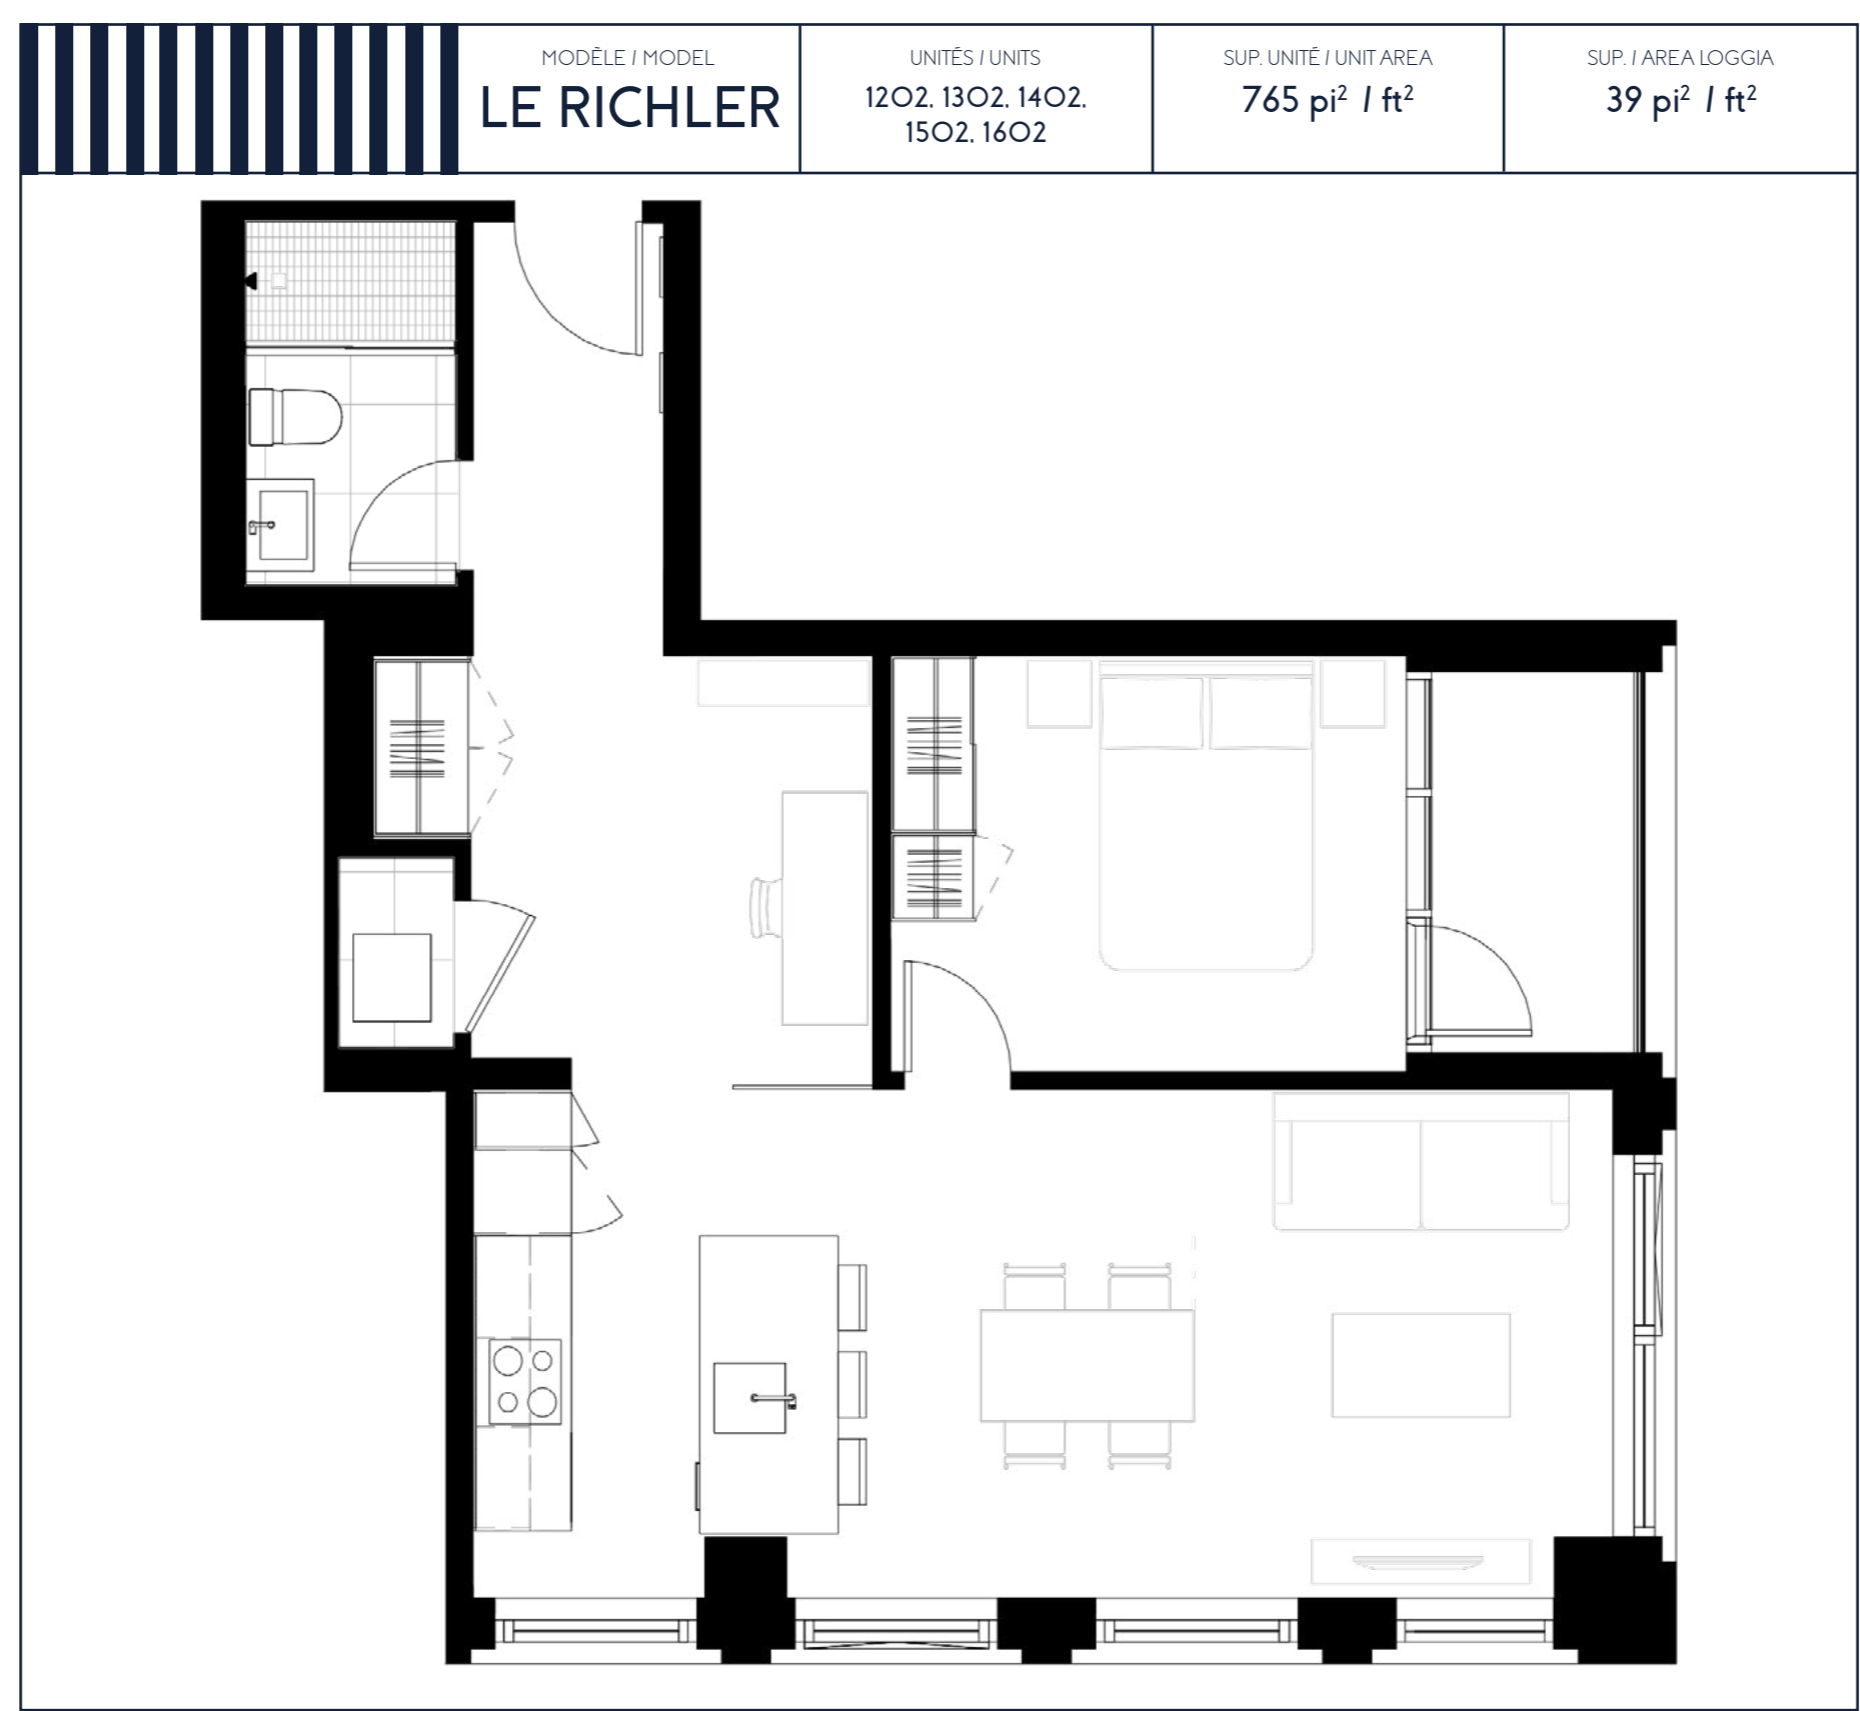

1 CHAMBRE / 1 BEDROOM

LE RICHLER

MODÈLE / MODEL LE RICHLER	UNITÉS / UNITS 12O2. 13O2. 14O2. 15O2. 16O2	SUP. UNITÉ / UNIT AREA 765 pi² / ft²	SUP. / AREA LOGGIA 39 pi² / ft²
-------------------------------------	---	--	---

- CHAMBRE / ROOM
10' - 1" x 9' - 4 3/4"
- SALON / LIVING ROOM
9' - 9 3/4" x 11' - 5 3/4"
- CUISINE / KITCHEN
SALLE À MANGER / DINING ROOM
6' - 3" x 9' - 11 1/2"
8' - 4" x 11' - 5 3/4"
- SALLE DE BAIN / BATHROOM
4' - 11" x 8' - 2 1/2"