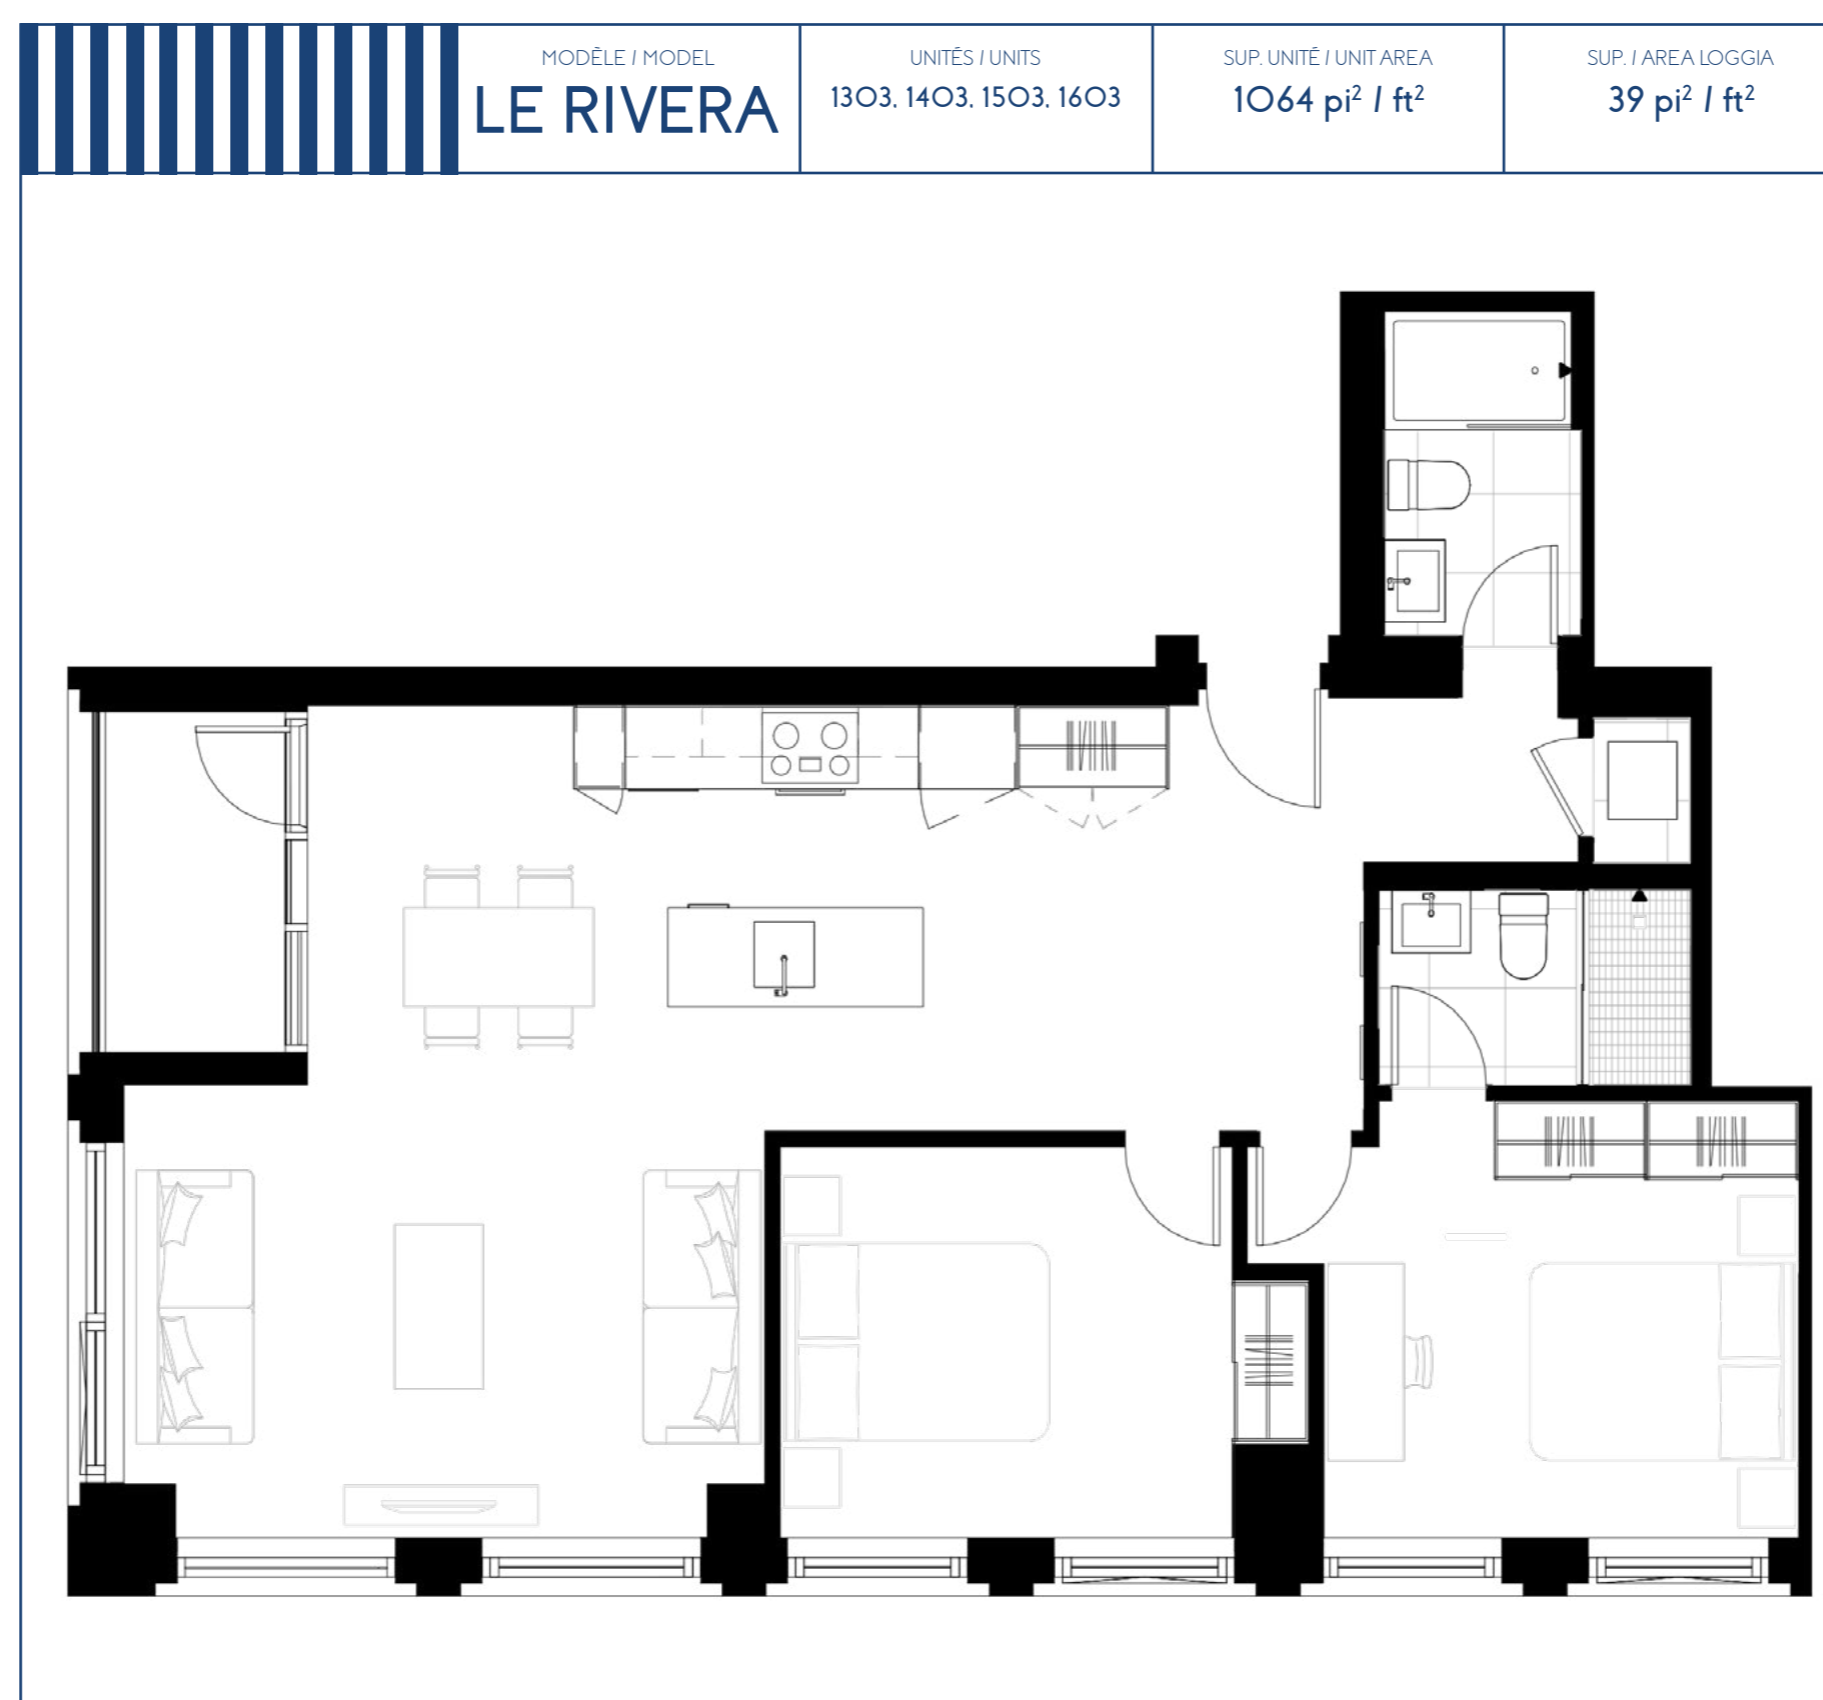

2 CHAMBRES / 2 BEDROOMS

LE RIVERA

MODÈLE / MODEL
LE RIVERA

UNITÉS / UNITS
13O3. 14O3. 15O3. 16O3

SUP. UNITÉ / UNIT AREA
1O64 pi² / ft²

SUP. / AREA LOGGIA
39 pi² / ft²

CHAMBRES / ROOMS

12' - 6 1/4" x 9' - 1"

11' - 11" x 9' - 11"

SALON / LIVING ROOM

16' - 10 3/4" x 11' - 5 3/4"

CUISINE / KITCHEN

SALLE À MANGER / DINING ROOM

11' - 8 1/4" x 5' - 6"

9' - 6" x 9' - 7 1/2"

SALLE DE BAIN / BATHROOM

4' - 11" x 8' - 2 1/2"

4' - 11" x 8' - 2 1/2"