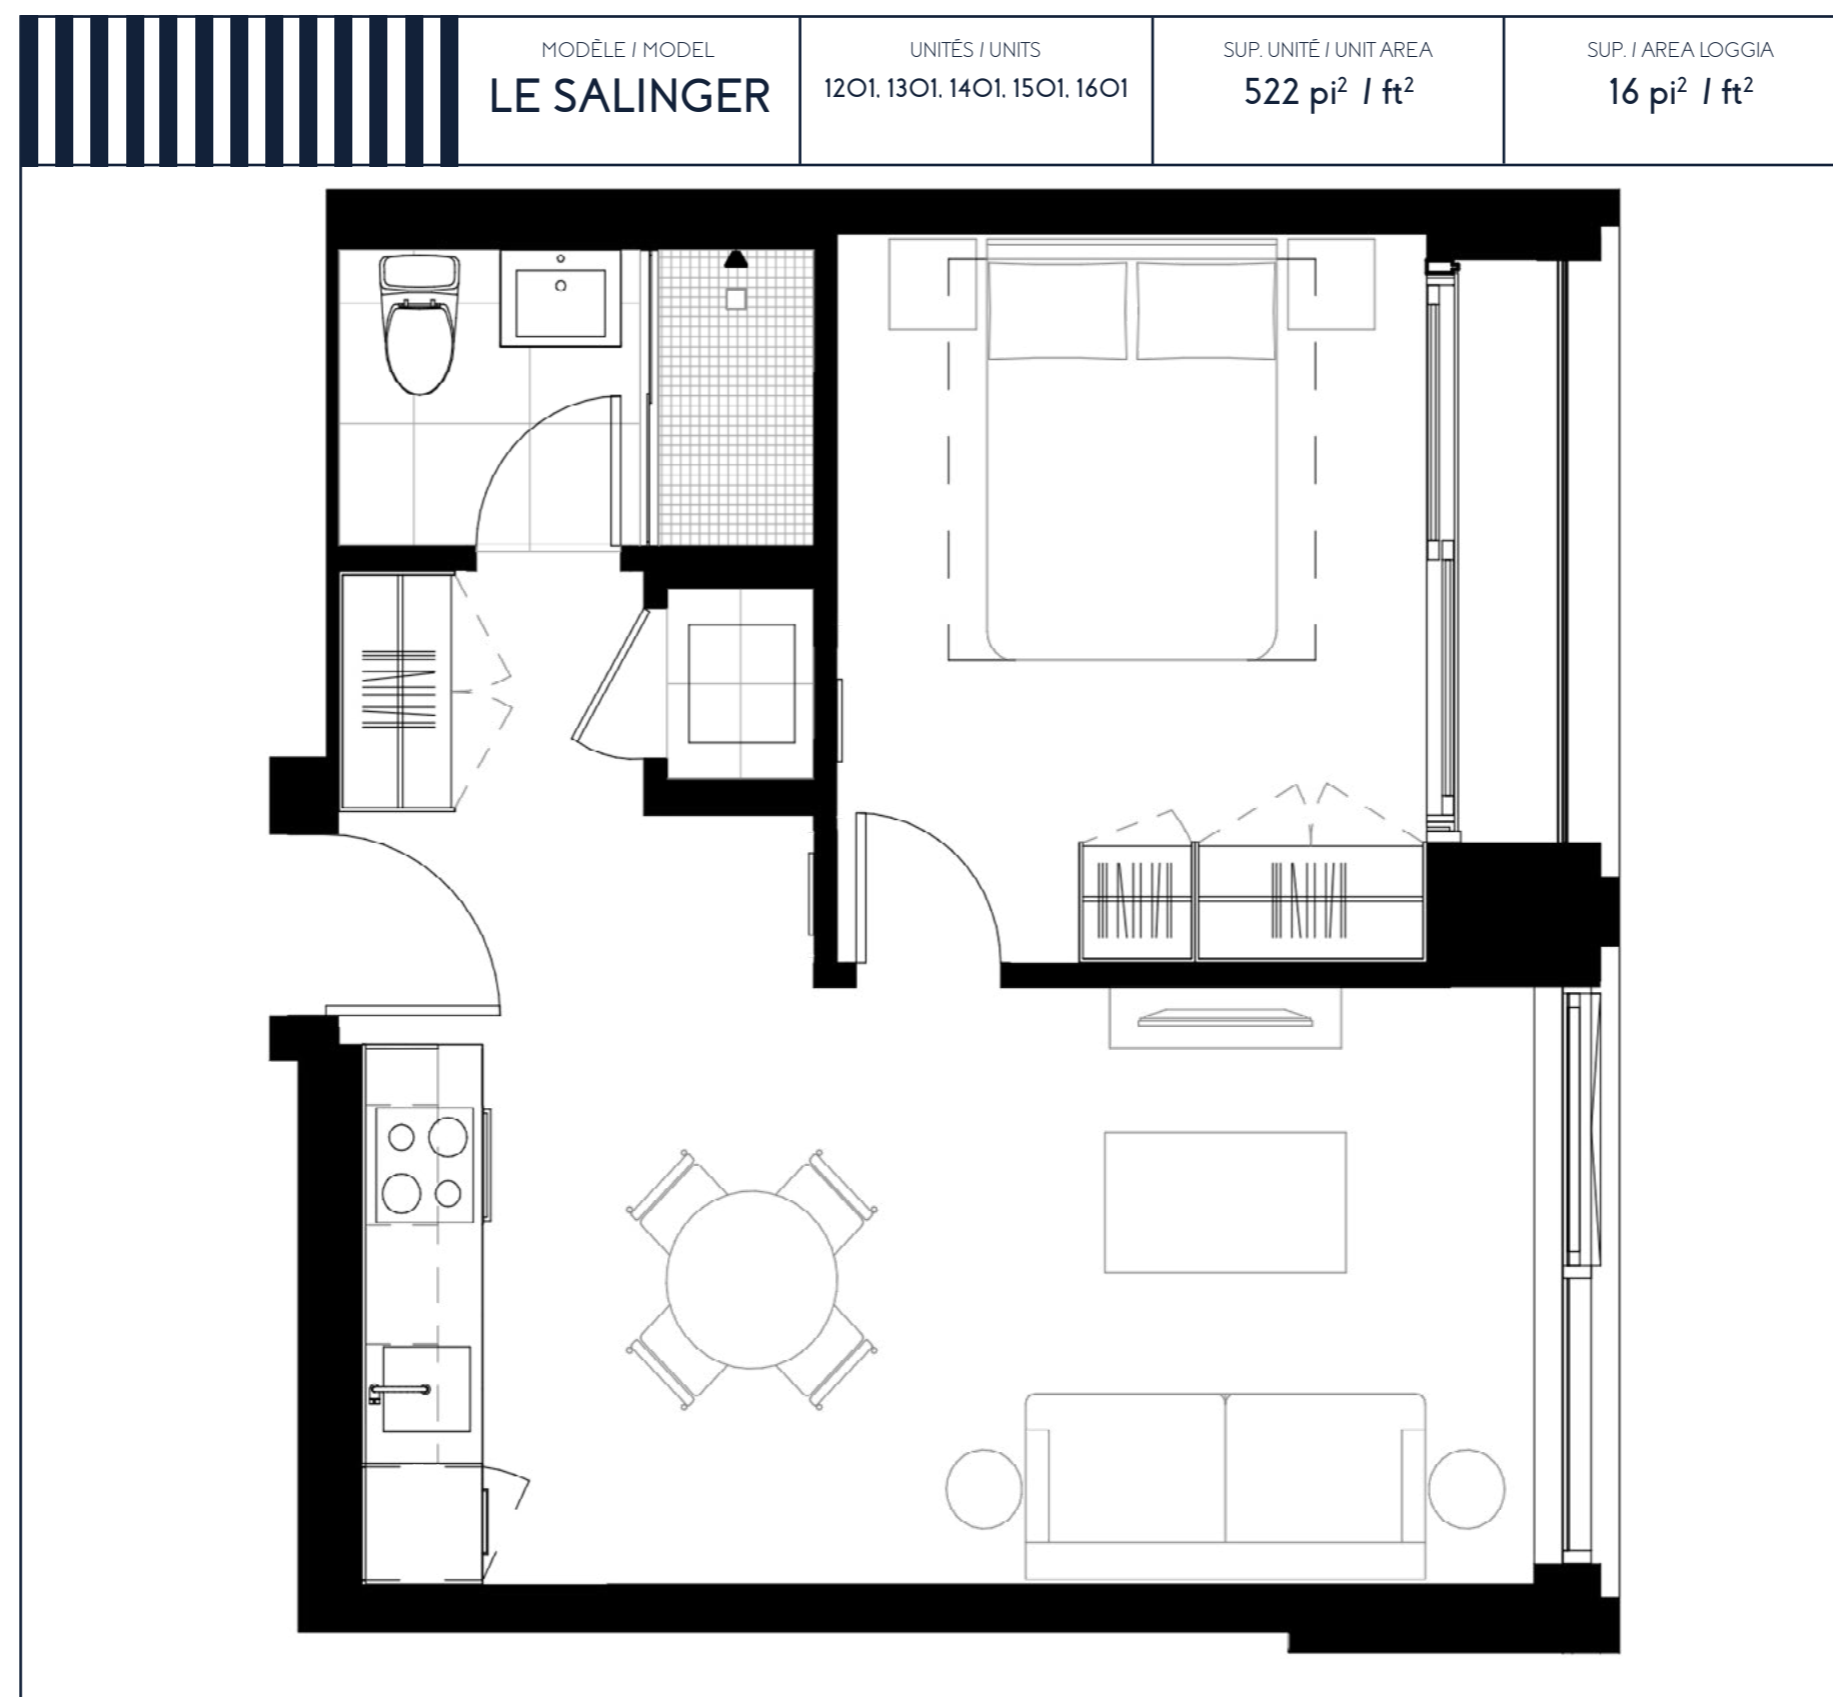

1 CHAMBRE / 1 BEDROOM

LE SALINGER

CHAMBRE / ROOM
10' - 2 1/4" x 10' - 1 1/4"

SALON / LIVING ROOM
12' - 5 3/8" x 9' - 11"

CUISINE / KITCHEN
SALLE À MANGER / DINING ROOM
5' - 8 5/8" x 8' - 11 1/2"

SALLE DE BAIN / BATHROOM
8' - 2 3/8" x 4' - 11"