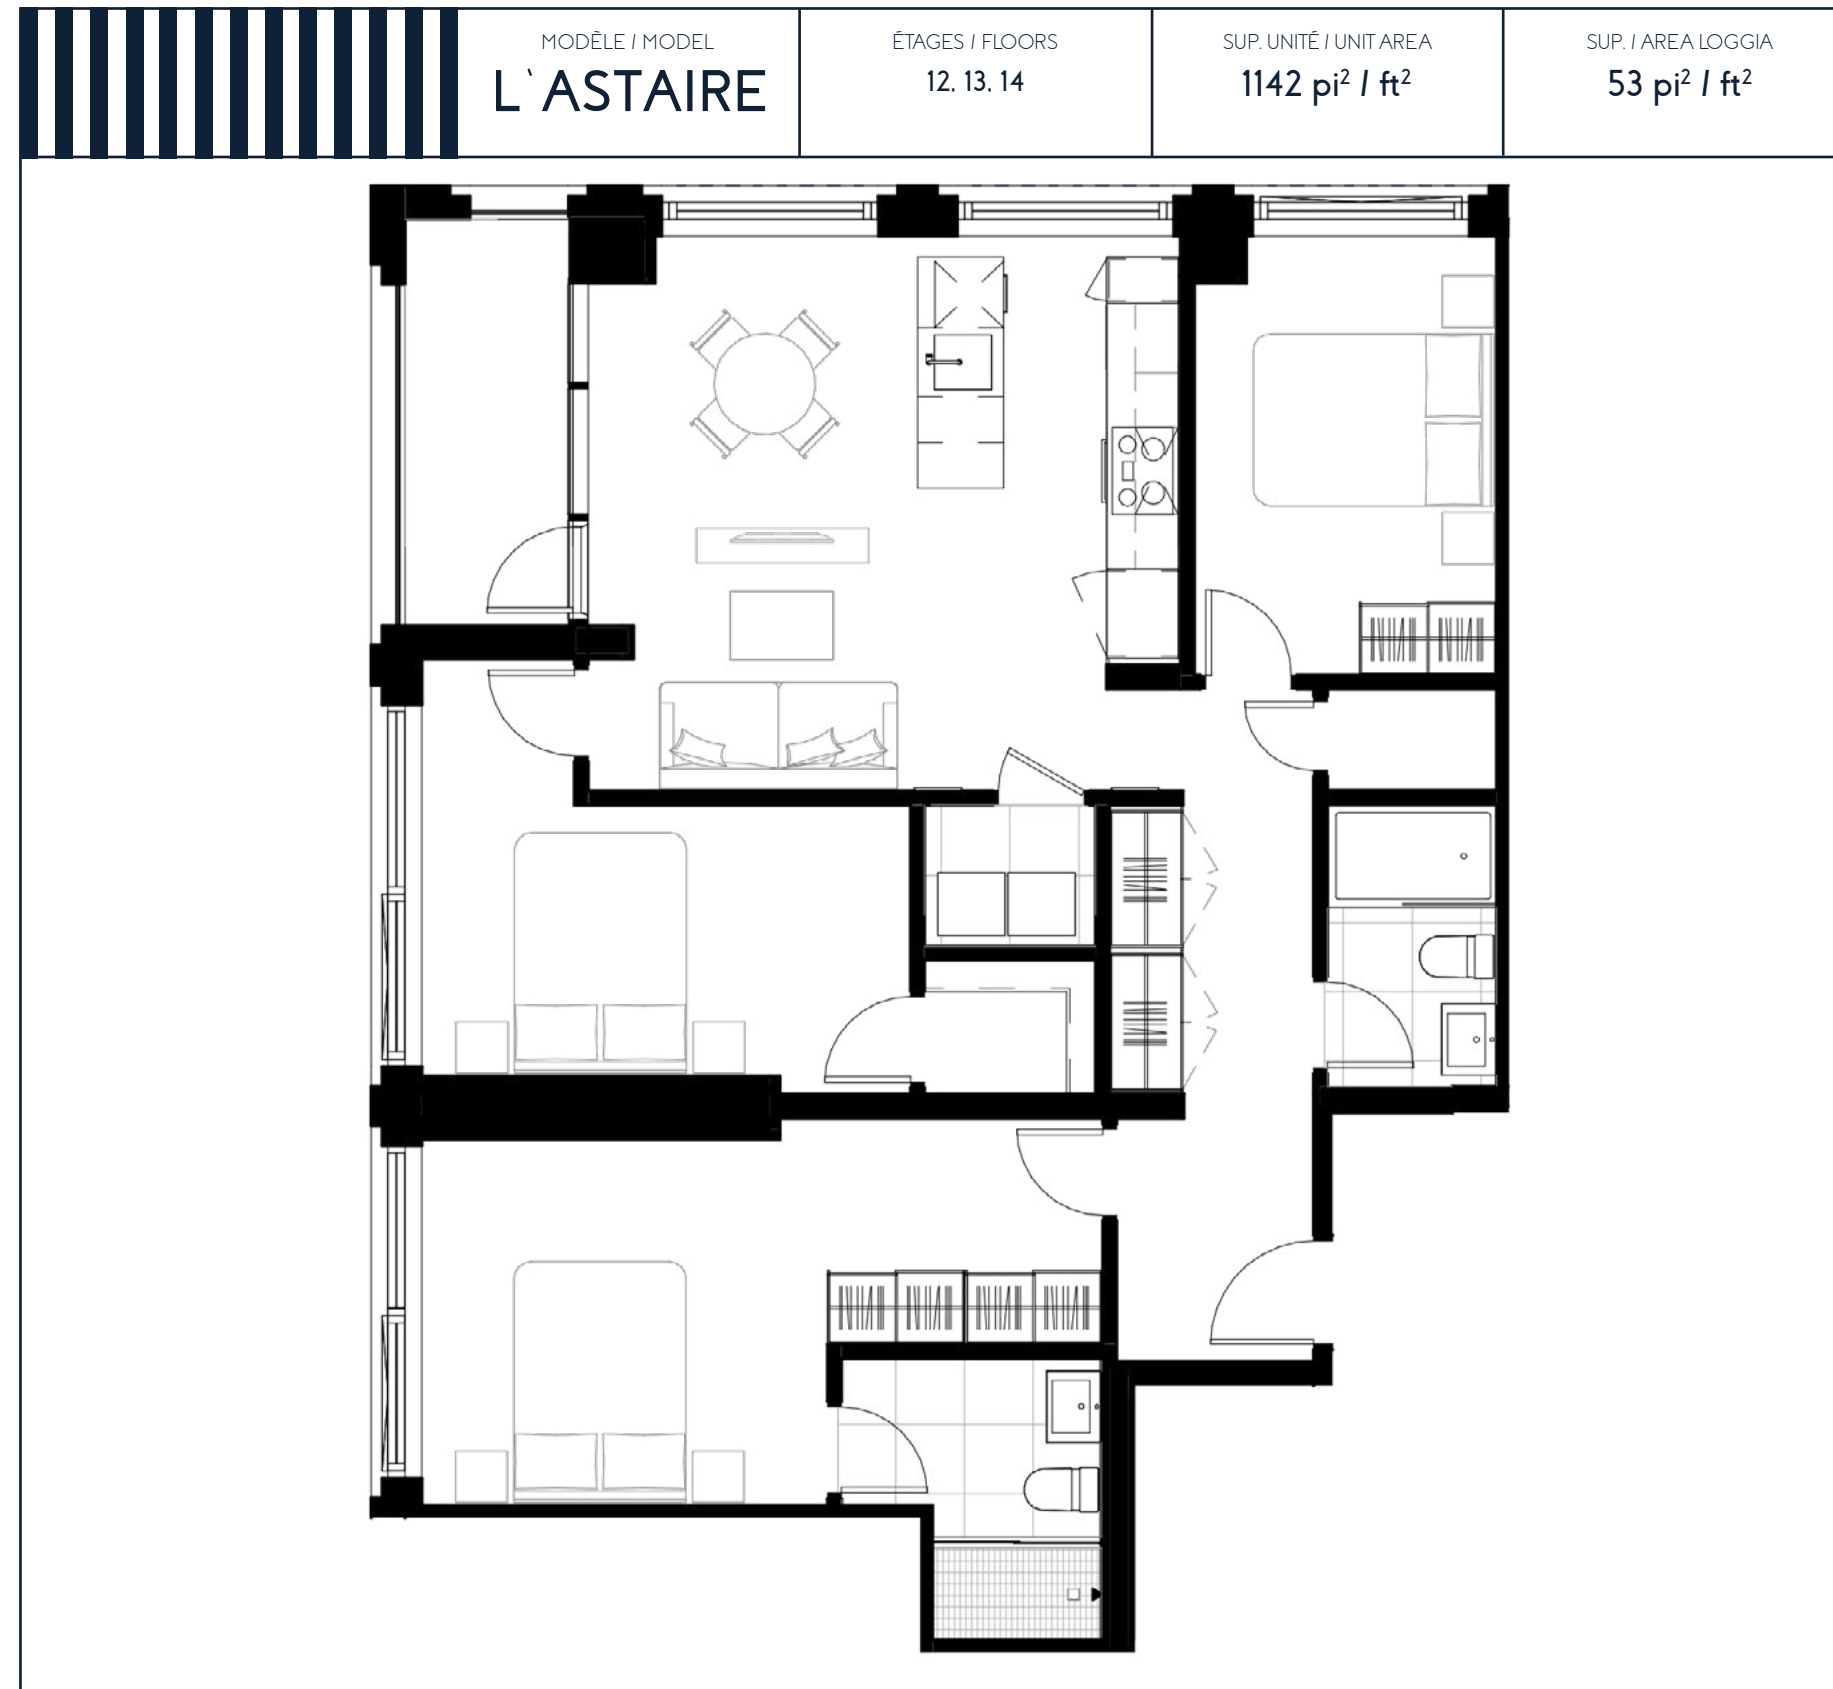

3 CHAMBRES / 3 BEDROOMS

L'ASTAIRE

CHAMBRE / ROOM
11' - 6 3/4" x 10' - 7 1/2"
14' - 2 1/2" x 7' - 10 3/4"
8' - 9 1/2" x 10' - 7 1/2"

SALON / LIVING ROOM
12' - 1" x 7' - 11 1/2"

CUISINE / KITCHEN
SALLE À MANGER / DINING ROOM
5' - 6" x 11' - 10 1/2"
9' - 7" x 8' - 2 1/4"

SALLE DE BAIN / BATHROOM
4' - 11" x 8' - 2 1/2"
7' - 6 3/4" x 8' - 2 1/2"