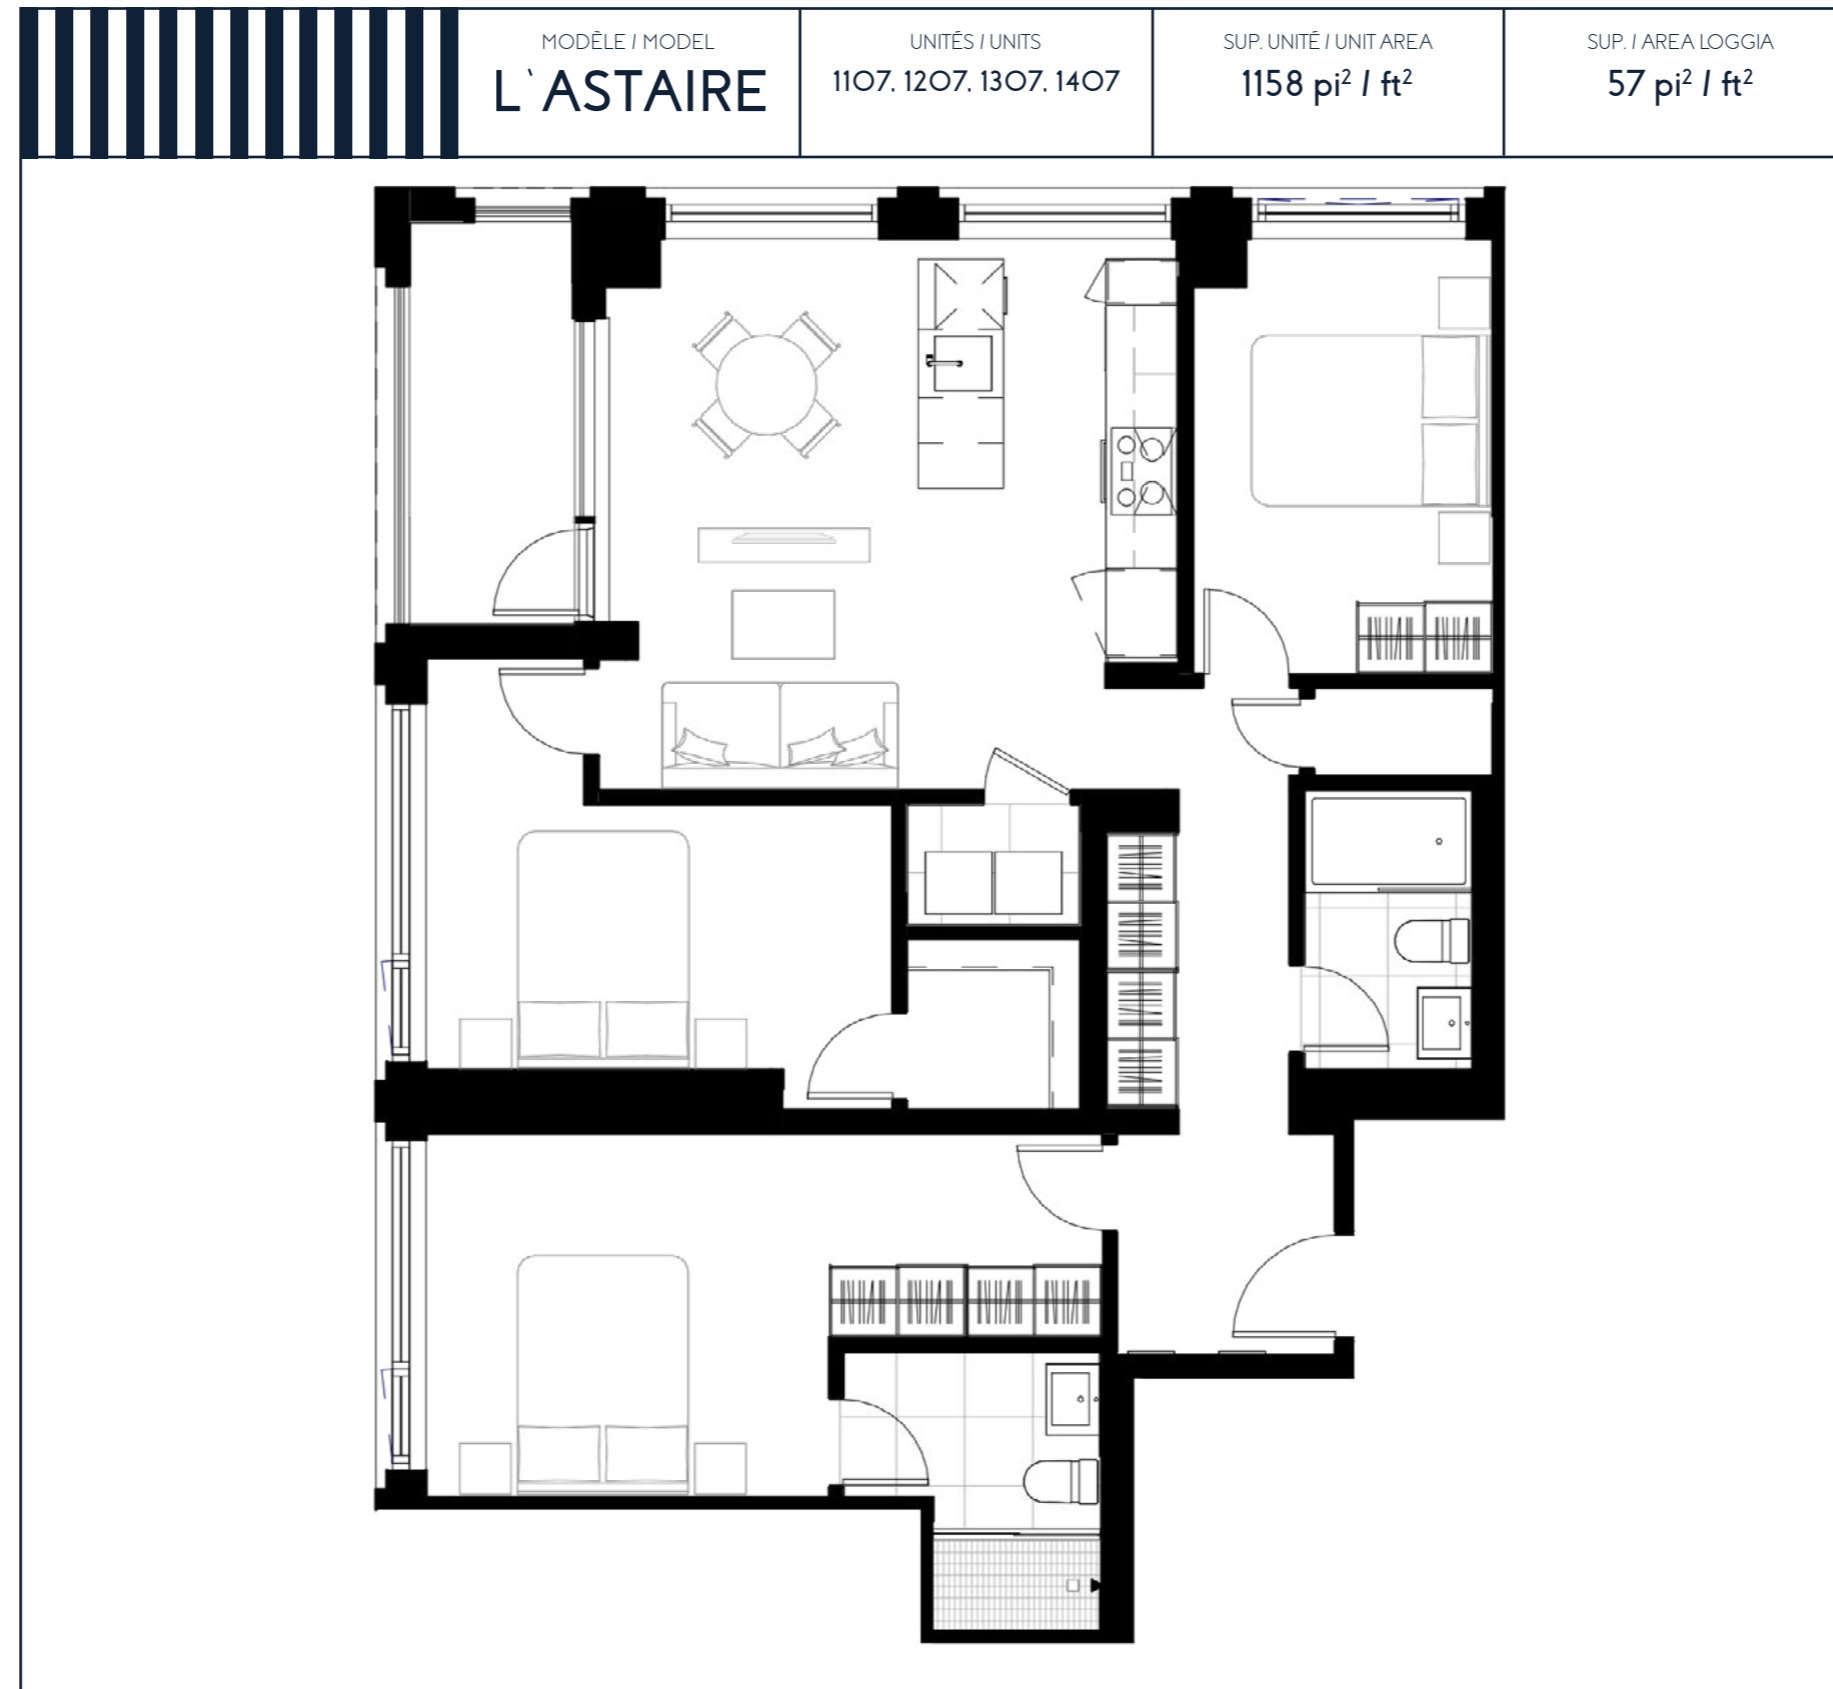

3 CHAMBRES / 3 BEDROOMS

L'ASTAIRE

CHAMBRES / ROOMS

11' - 9 3/4" x 10' - 7 3/4"

13' - 8" x 7' - 9 1/2"

8' - 9 1/2" x 10' - 7 1/2"

SALON / LIVING ROOM

7' - 11" x 11' - 10 1/2"

CUISINE / KITCHEN

SALLE À MANGER / DINING ROOM

5' - 6" x 11' - 10 1/2"

9' - 2 1/4" x 8' - 3"

SALLE DE BAIN / BATHROOM

4' - 11" x 8' - 2 1/2"

7' - 6 1/2" x 8' - 2 1/2"