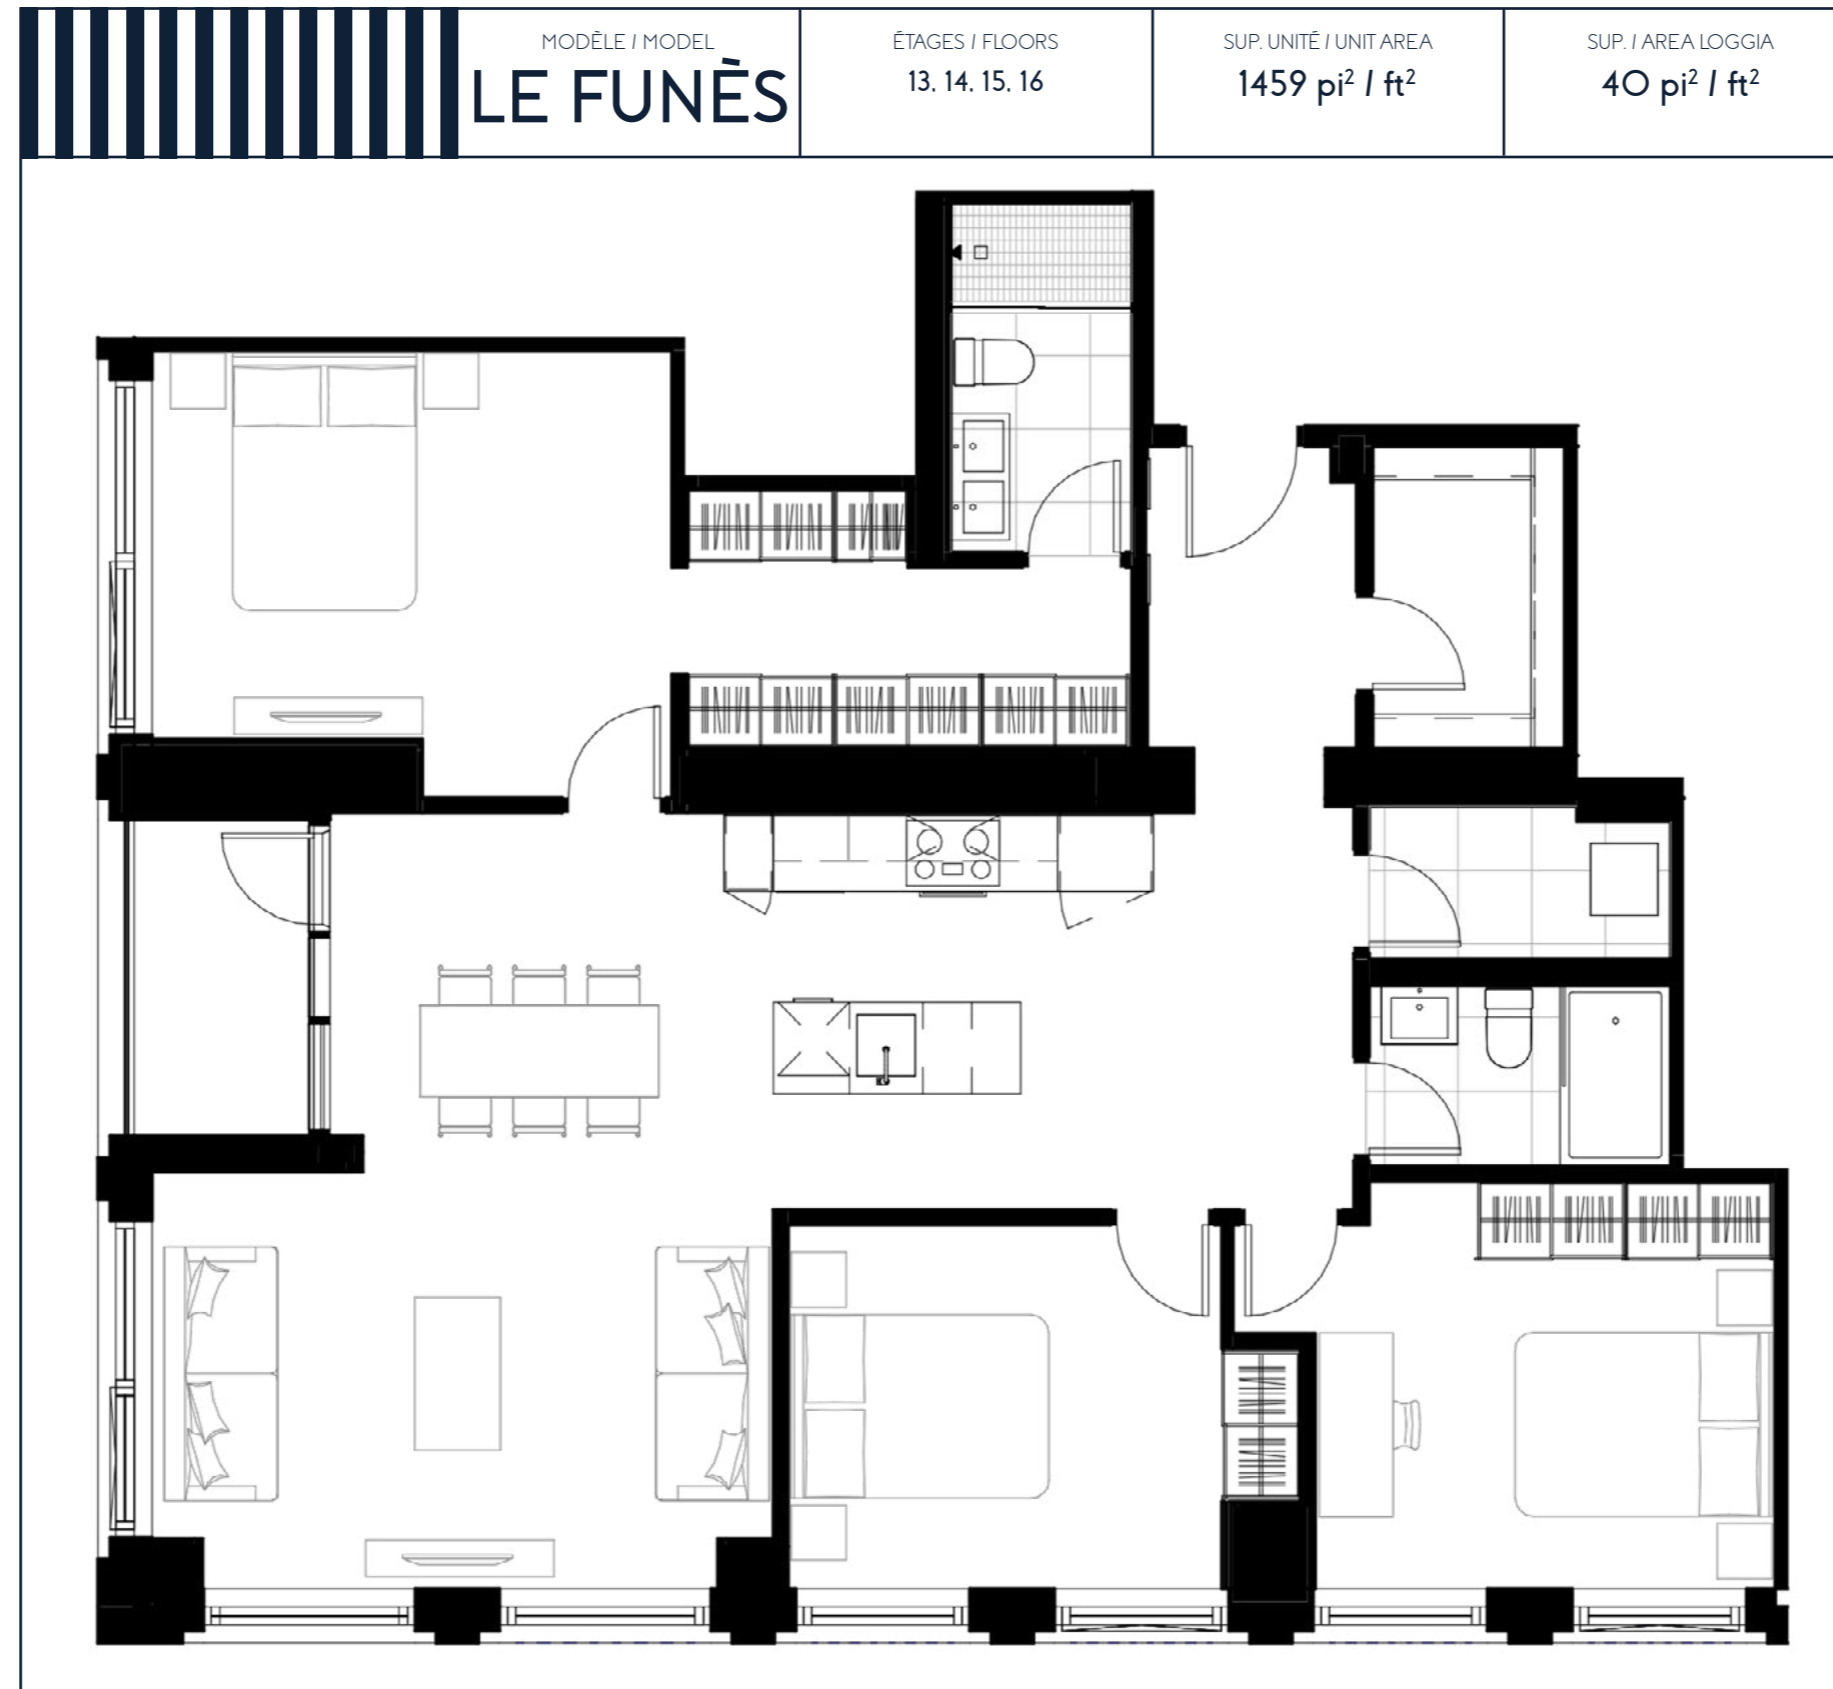

3 CHAMBRES / 3 BEDROOMS

LE FUNÈS

CHAMBRE / ROOM
14' - 1 1/2" x 10' - 7"
11' - 9 1/4" x 9' - 11"
12' - 6 1/4" x 8' - 11 1/4"

SALON / LIVING ROOM
16' - 10 3/4" x 11' - 4"

CUISINE / KITCHEN
SALLE À MANGER / DINING ROOM
11' - 10 1/2" x 5' - 6"
10' - 8 1/2" x 9' - 9 1/4"

SALLE DE BAIN / BATHROOM
4' - 11" x 8' - 2 1/2"
8' - 2 1/4" x 4' - 11"