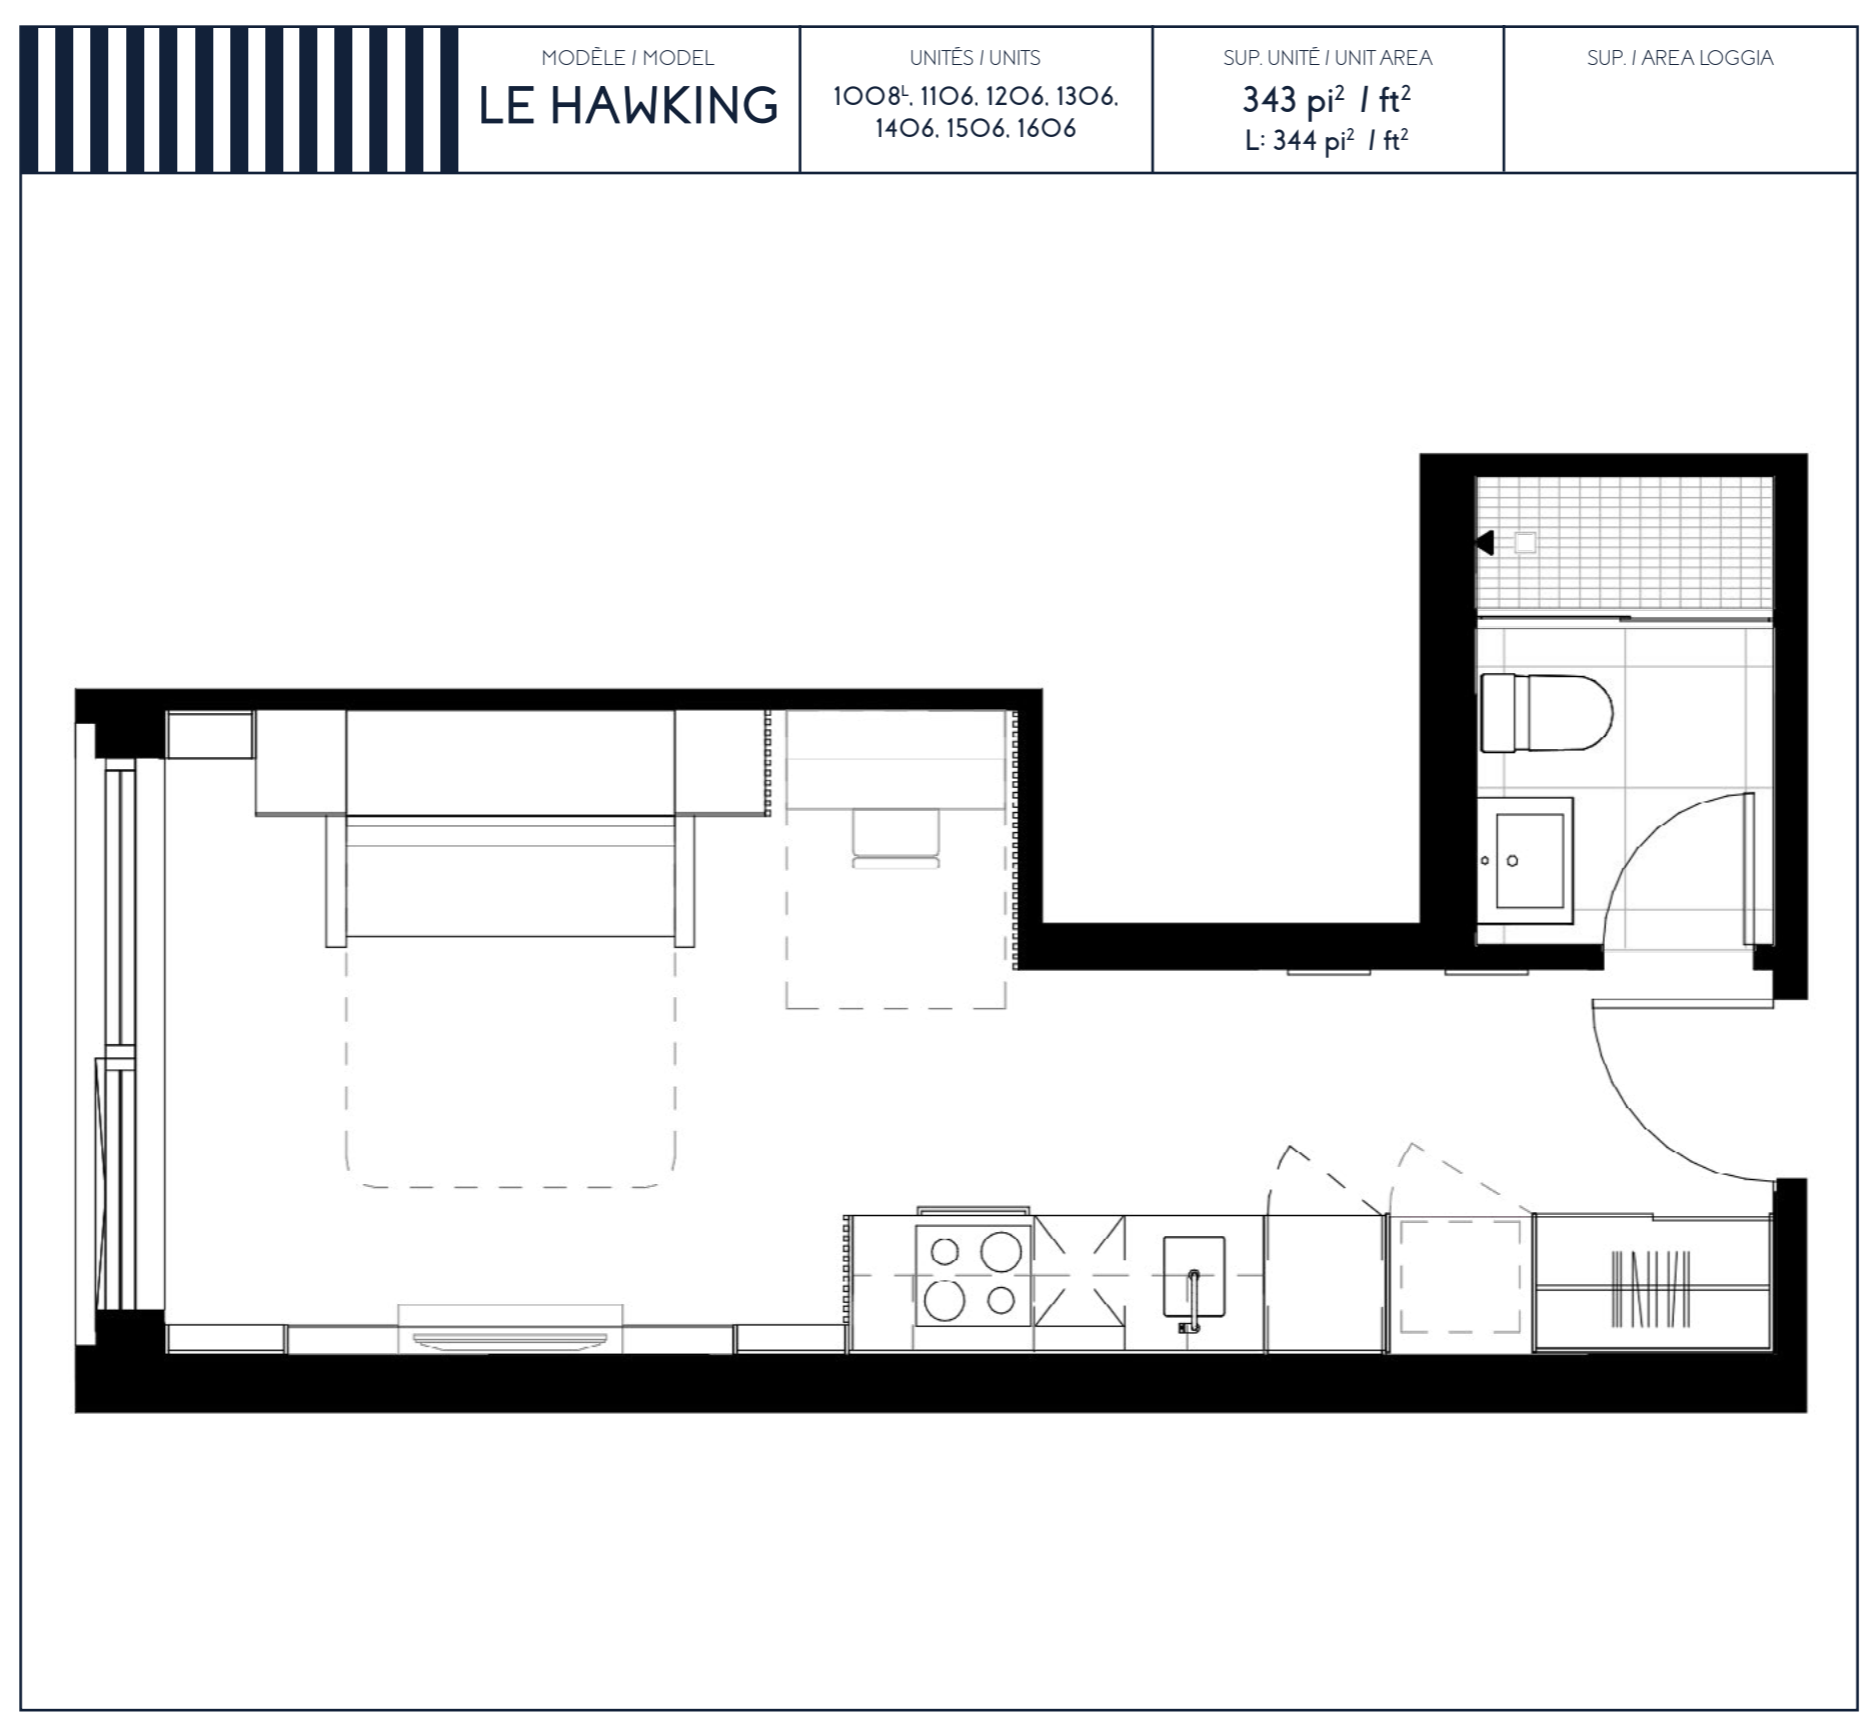

IMMILE HAWKING

SALON / LIVING ROOM
CHAMBRE / ROOM
 9' - 11 1/4" x 10' - 7 1/2"

CUISINE / KITCHEN
SALLE À MANGER / DINING ROOM
 8' - 10 3/4" x 4' - 0 3/4"
 4' - 2 1/4" x 4' - 3 1/4"

SALLE DE BAIN / BATHROOM
 4' - 11" x 7' - 8 1/2"