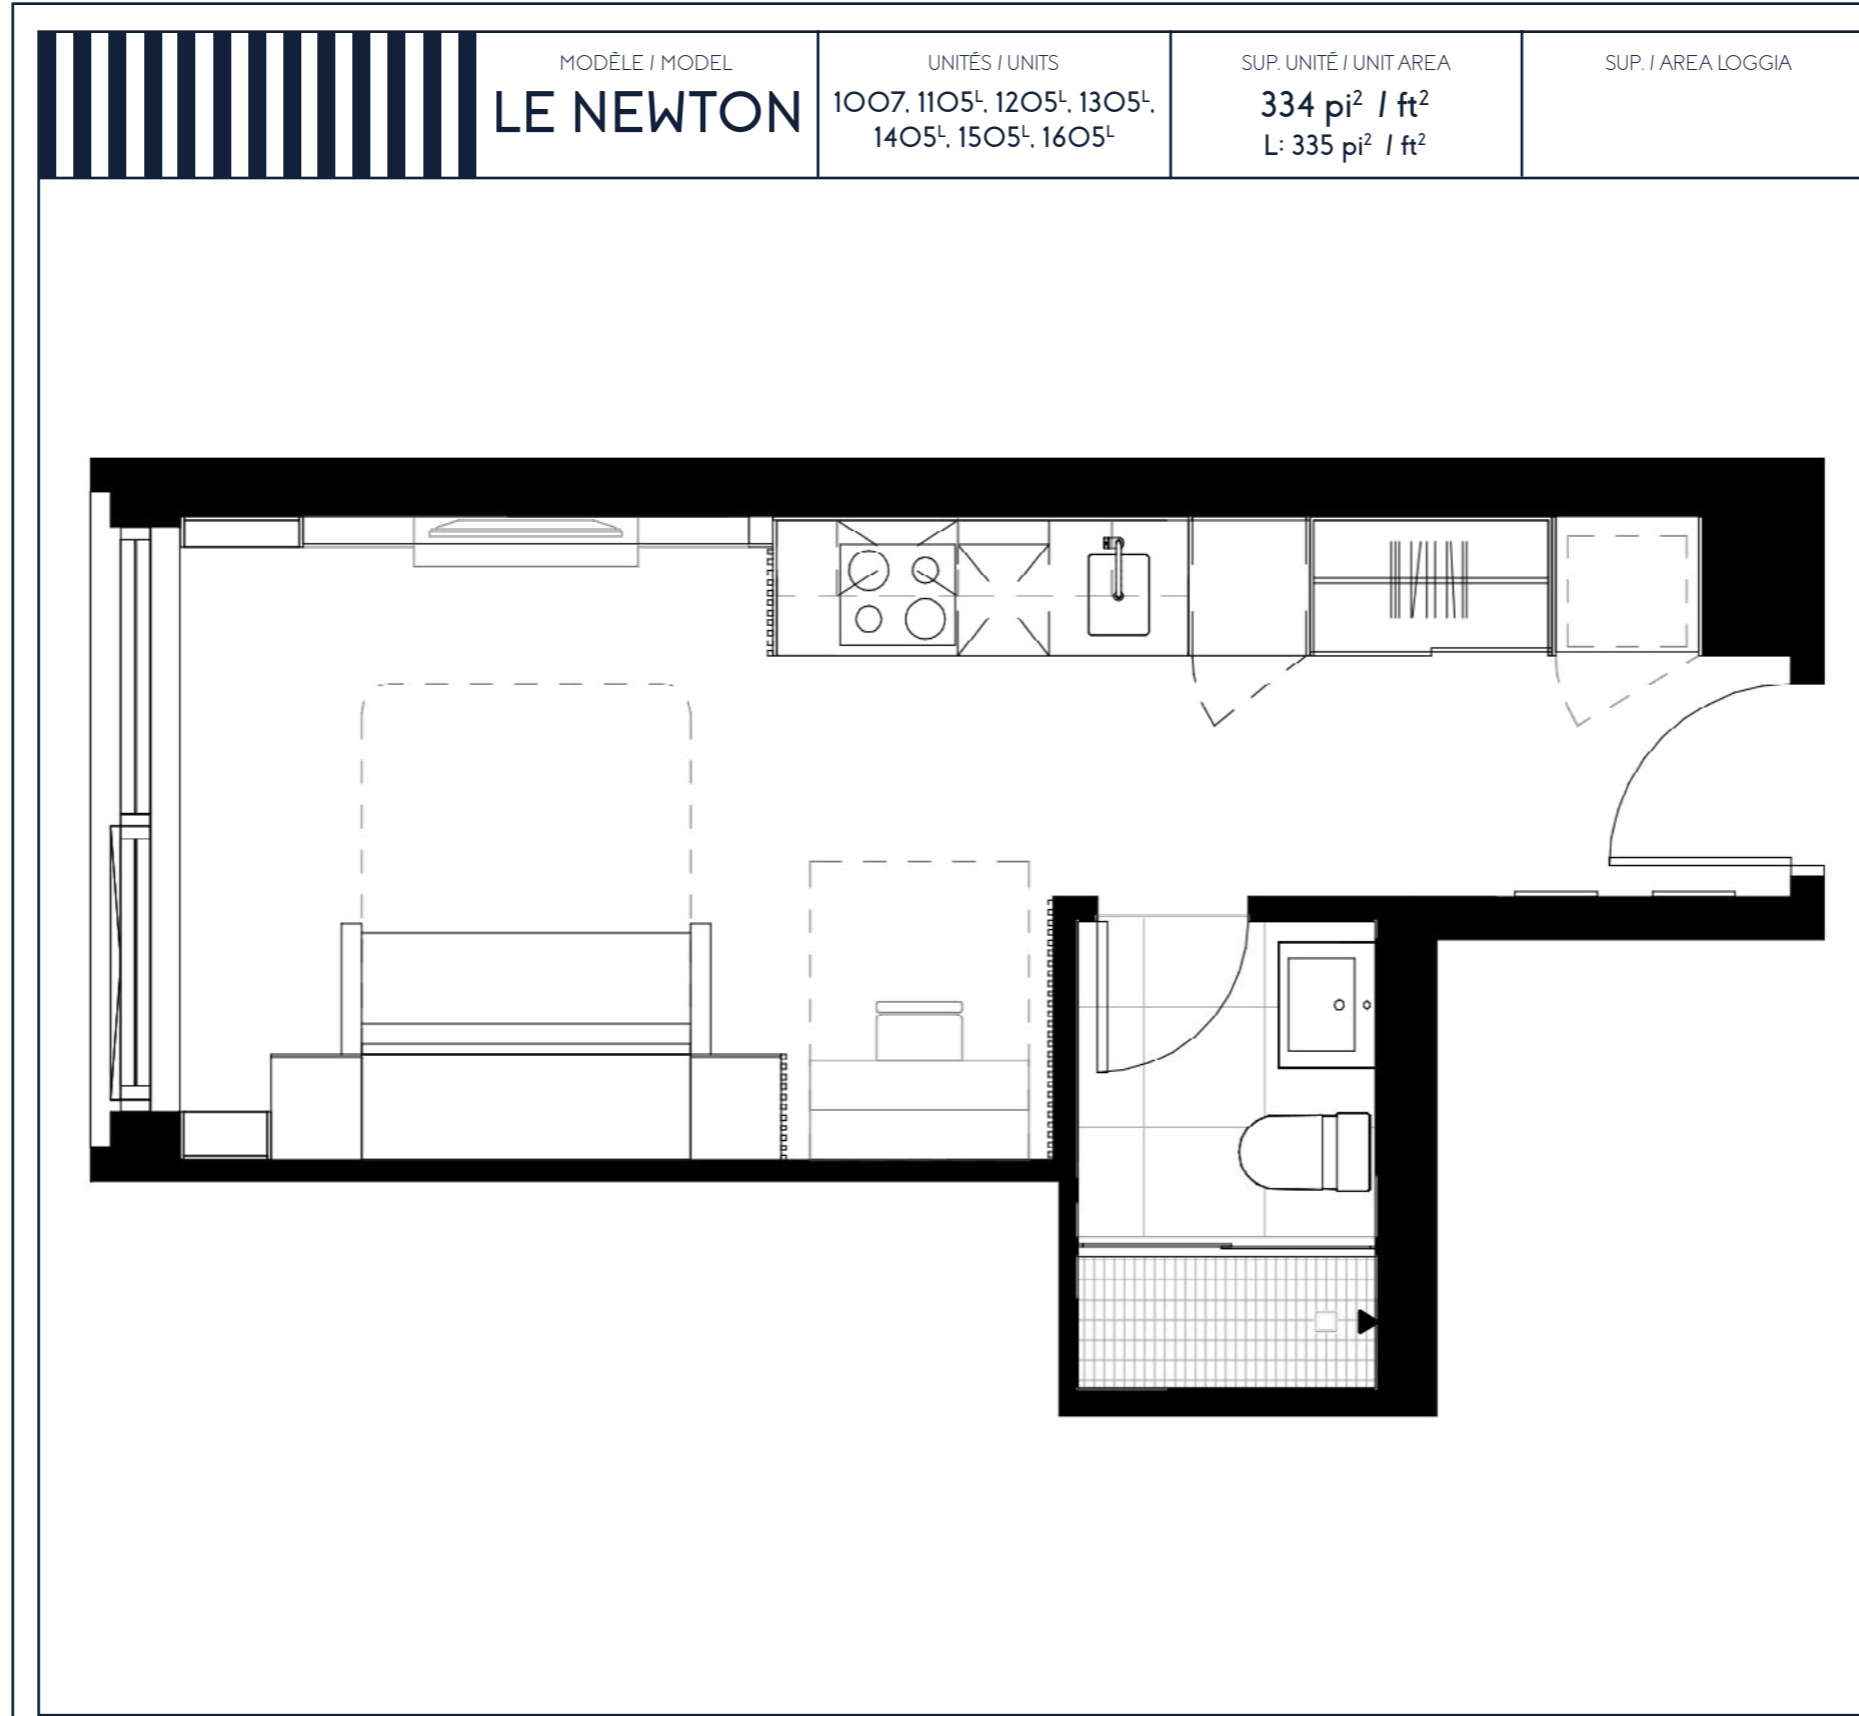

IMMILLE NEWTON

SALON / LIVING ROOM
CHAMBRE / ROOM
 9' - 11 1/4" x 10' - 7 1/2"

CUISINE / KITCHEN
SALLE À MANGER / DINING ROOM
 8' - 10 3/4" x 3' - 11 3/4"
 4' - 6" x 4' - 4 1/4"

SALLE DE BAIN / BATHROOM
 4' - 11" x 7' - 8 1/2"