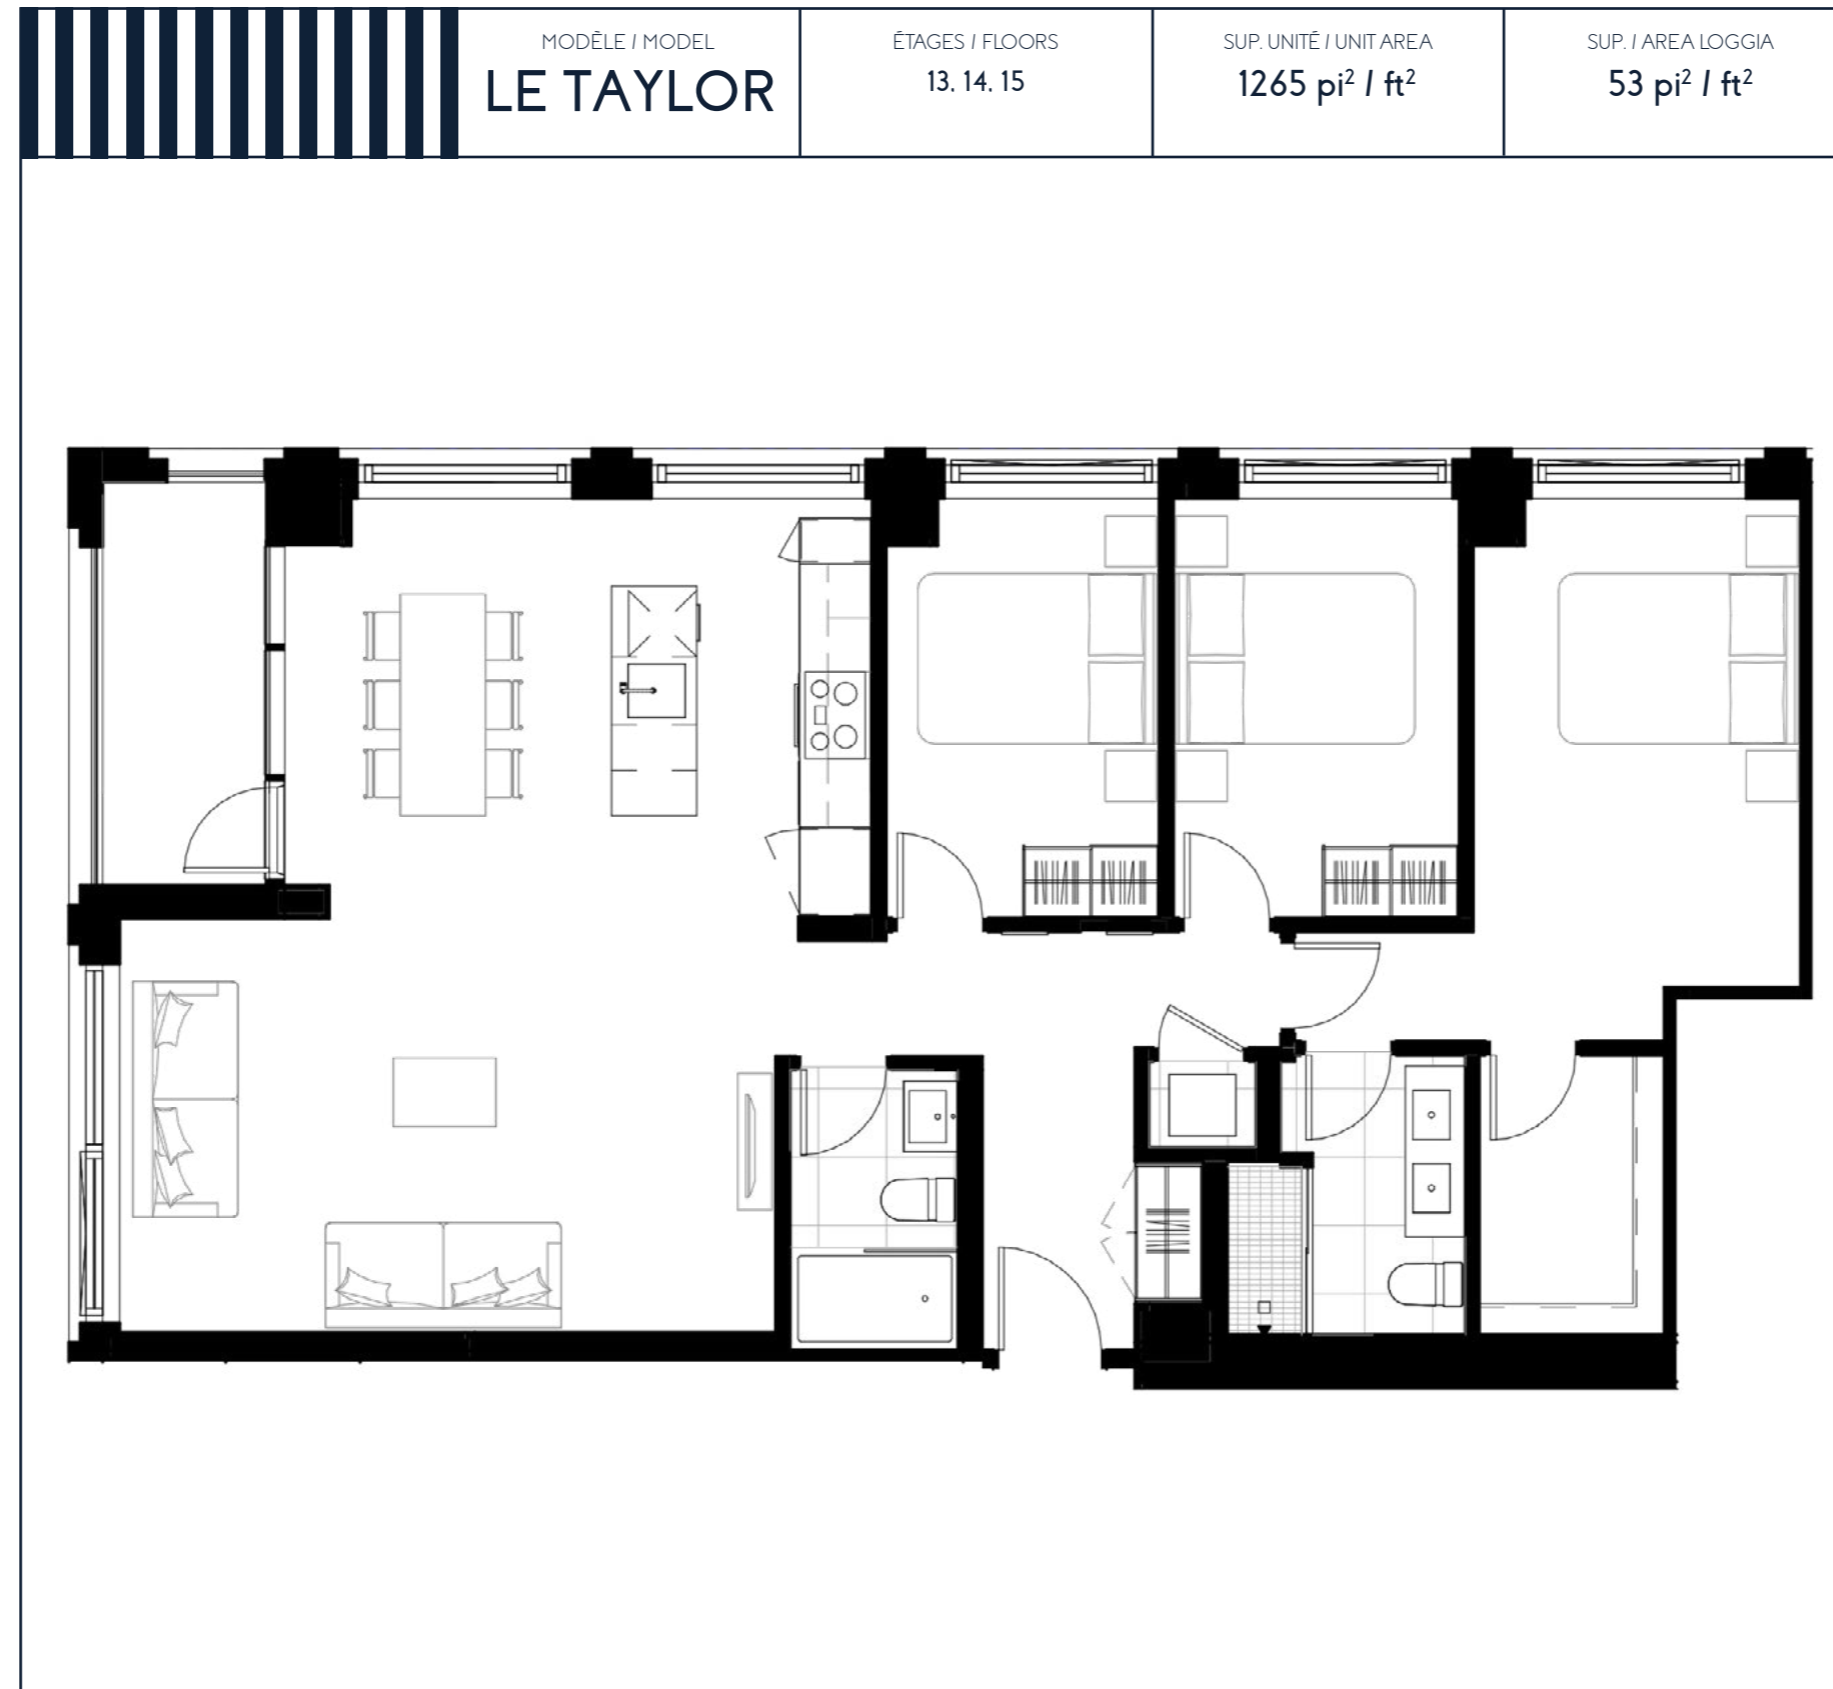

3 CHAMBRES / 3 BEDROOMS

MIAMI TAYLOR

**CHAMBRE / ROOM**

9' - 7" x 14' - 4"

8' - 4 1/2" x 10' - 1 3/4"

8' - 0" x 10' - 1 3/4"

**SALON / LIVING ROOM**

19' - 2 3/4" x 12' - 1 1/2"

**CUISINE / KITCHEN**

**SALLE À MANGER / DINING ROOM**

5' - 6" x 11' - 8 1/4"

9' - 7" x 12' - 3 1/2"

**SALLE DE BAIN / BATHROOM**

4' - 11" x 8' - 2 1/2"

6' - 11 3/4" x 8' - 2 1/2"