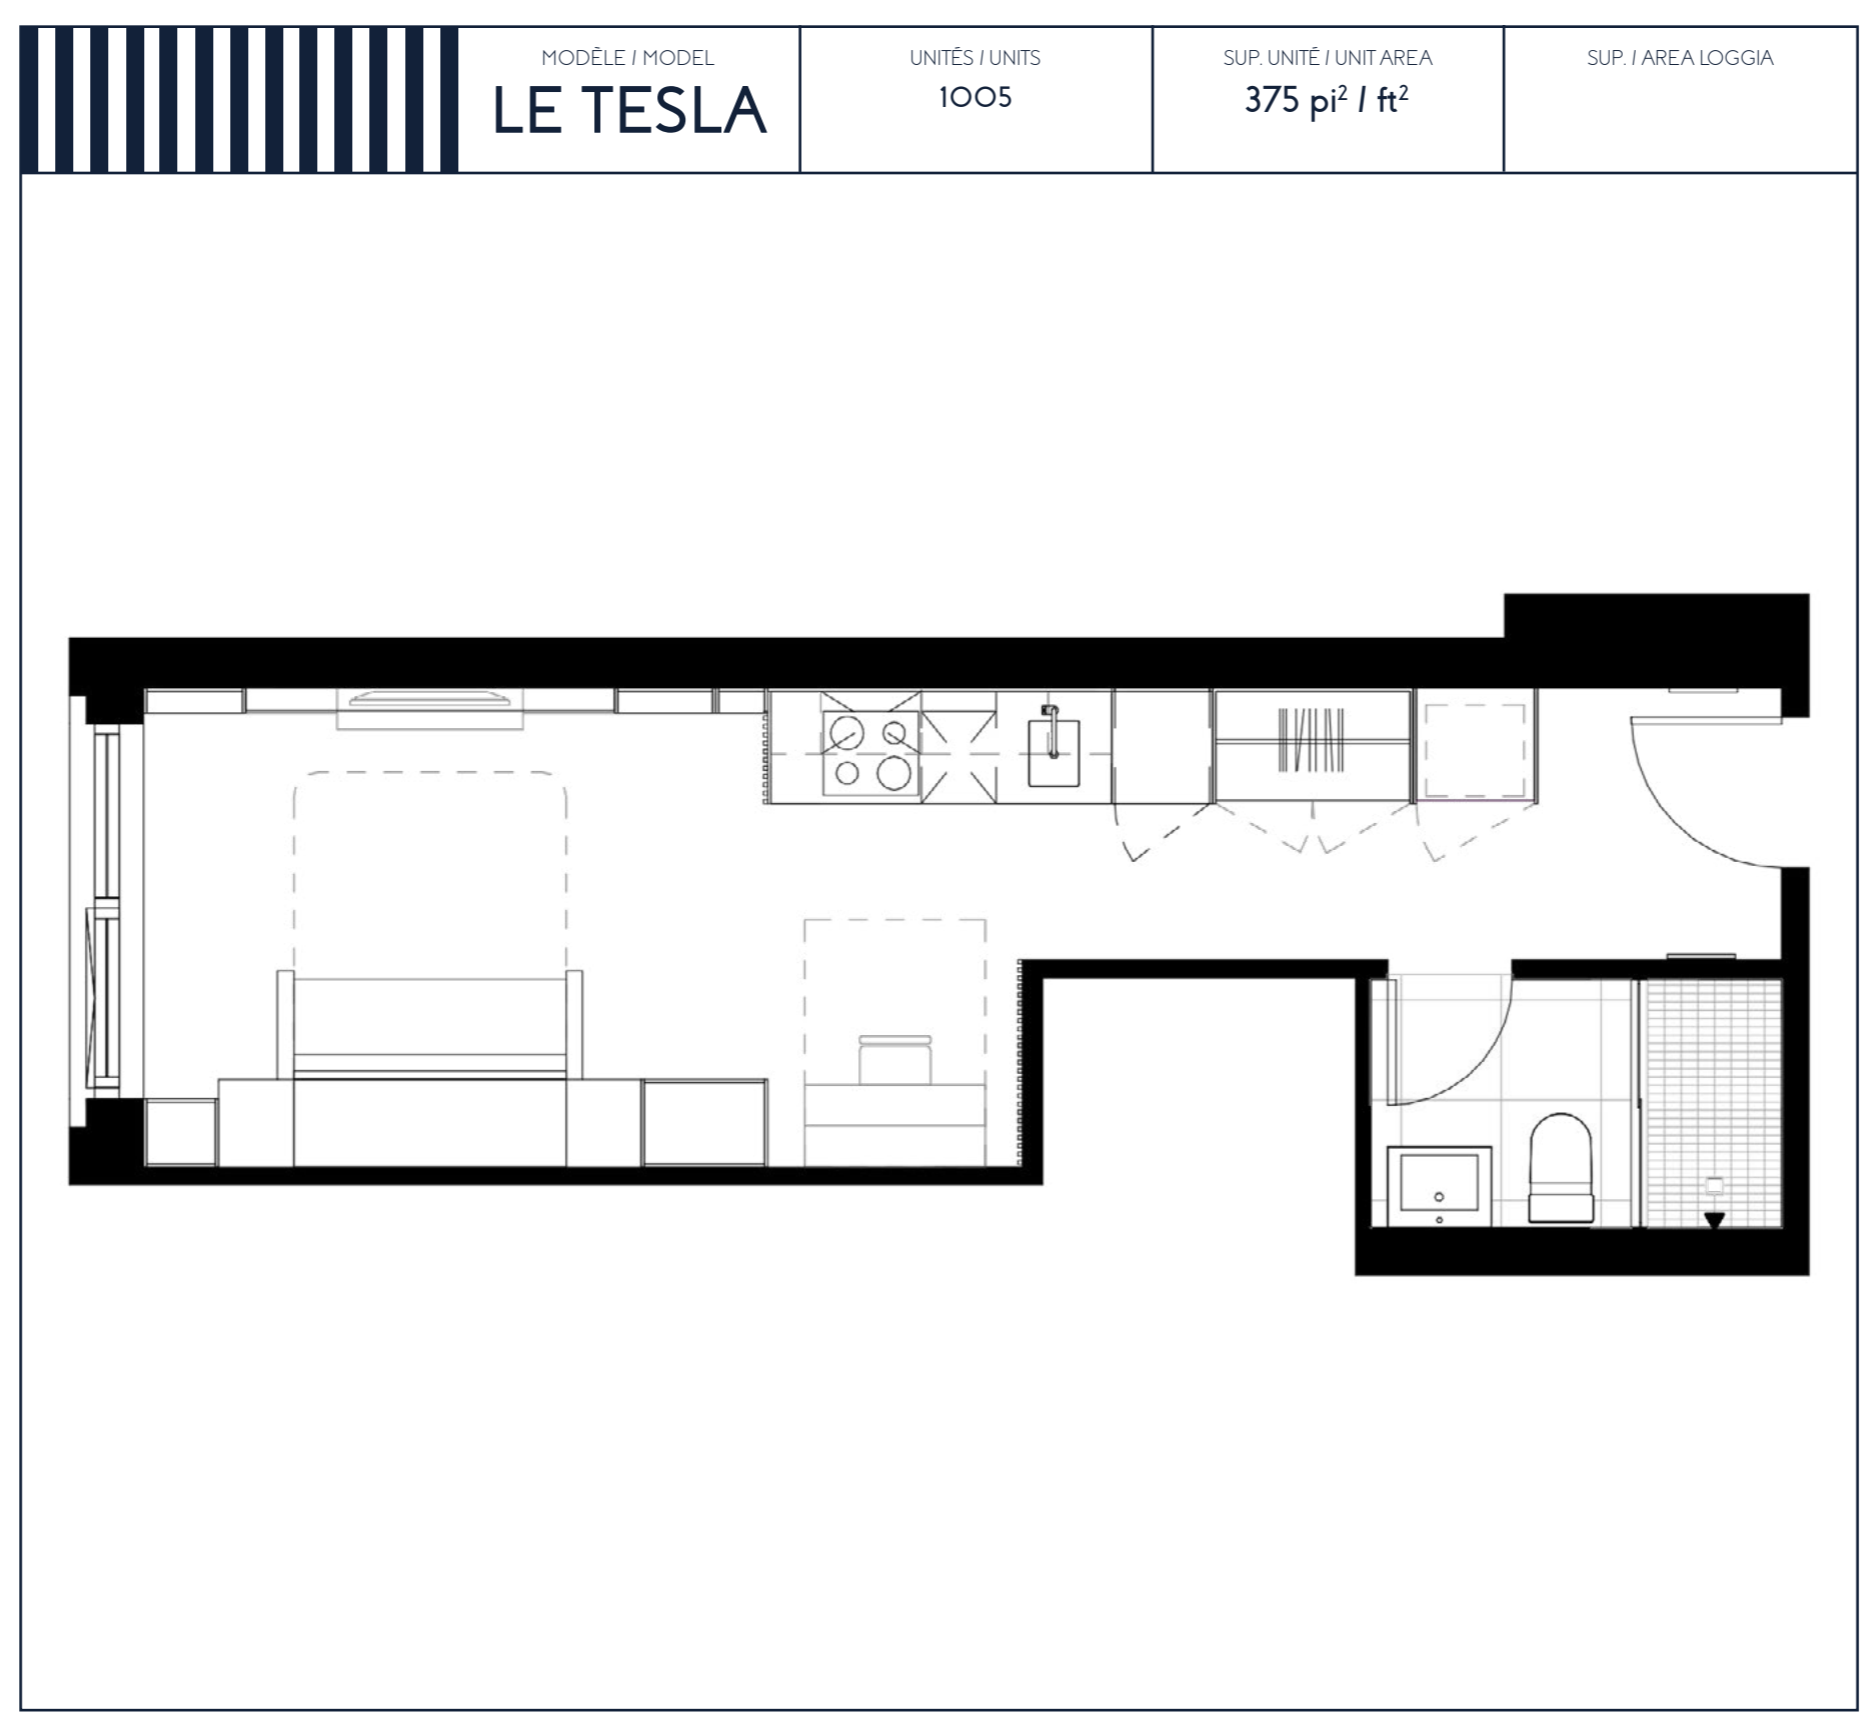

|||||LE TESLA|||||

SALON / LIVING ROOM
CHAMBRE / ROOM
 9' - 11 1/4" x 9' - 6 1/2"

CUISINE / KITCHEN
SALLE À MANGER / DINING ROOM
 8' - 10 3/4" x 3' - 1 1/2"
 7' - 7 1/2" x 4' - 1 3/4"

SALLE DE BAIN / BATHROOM
 8' - 2 1/2" x 4' - 11"