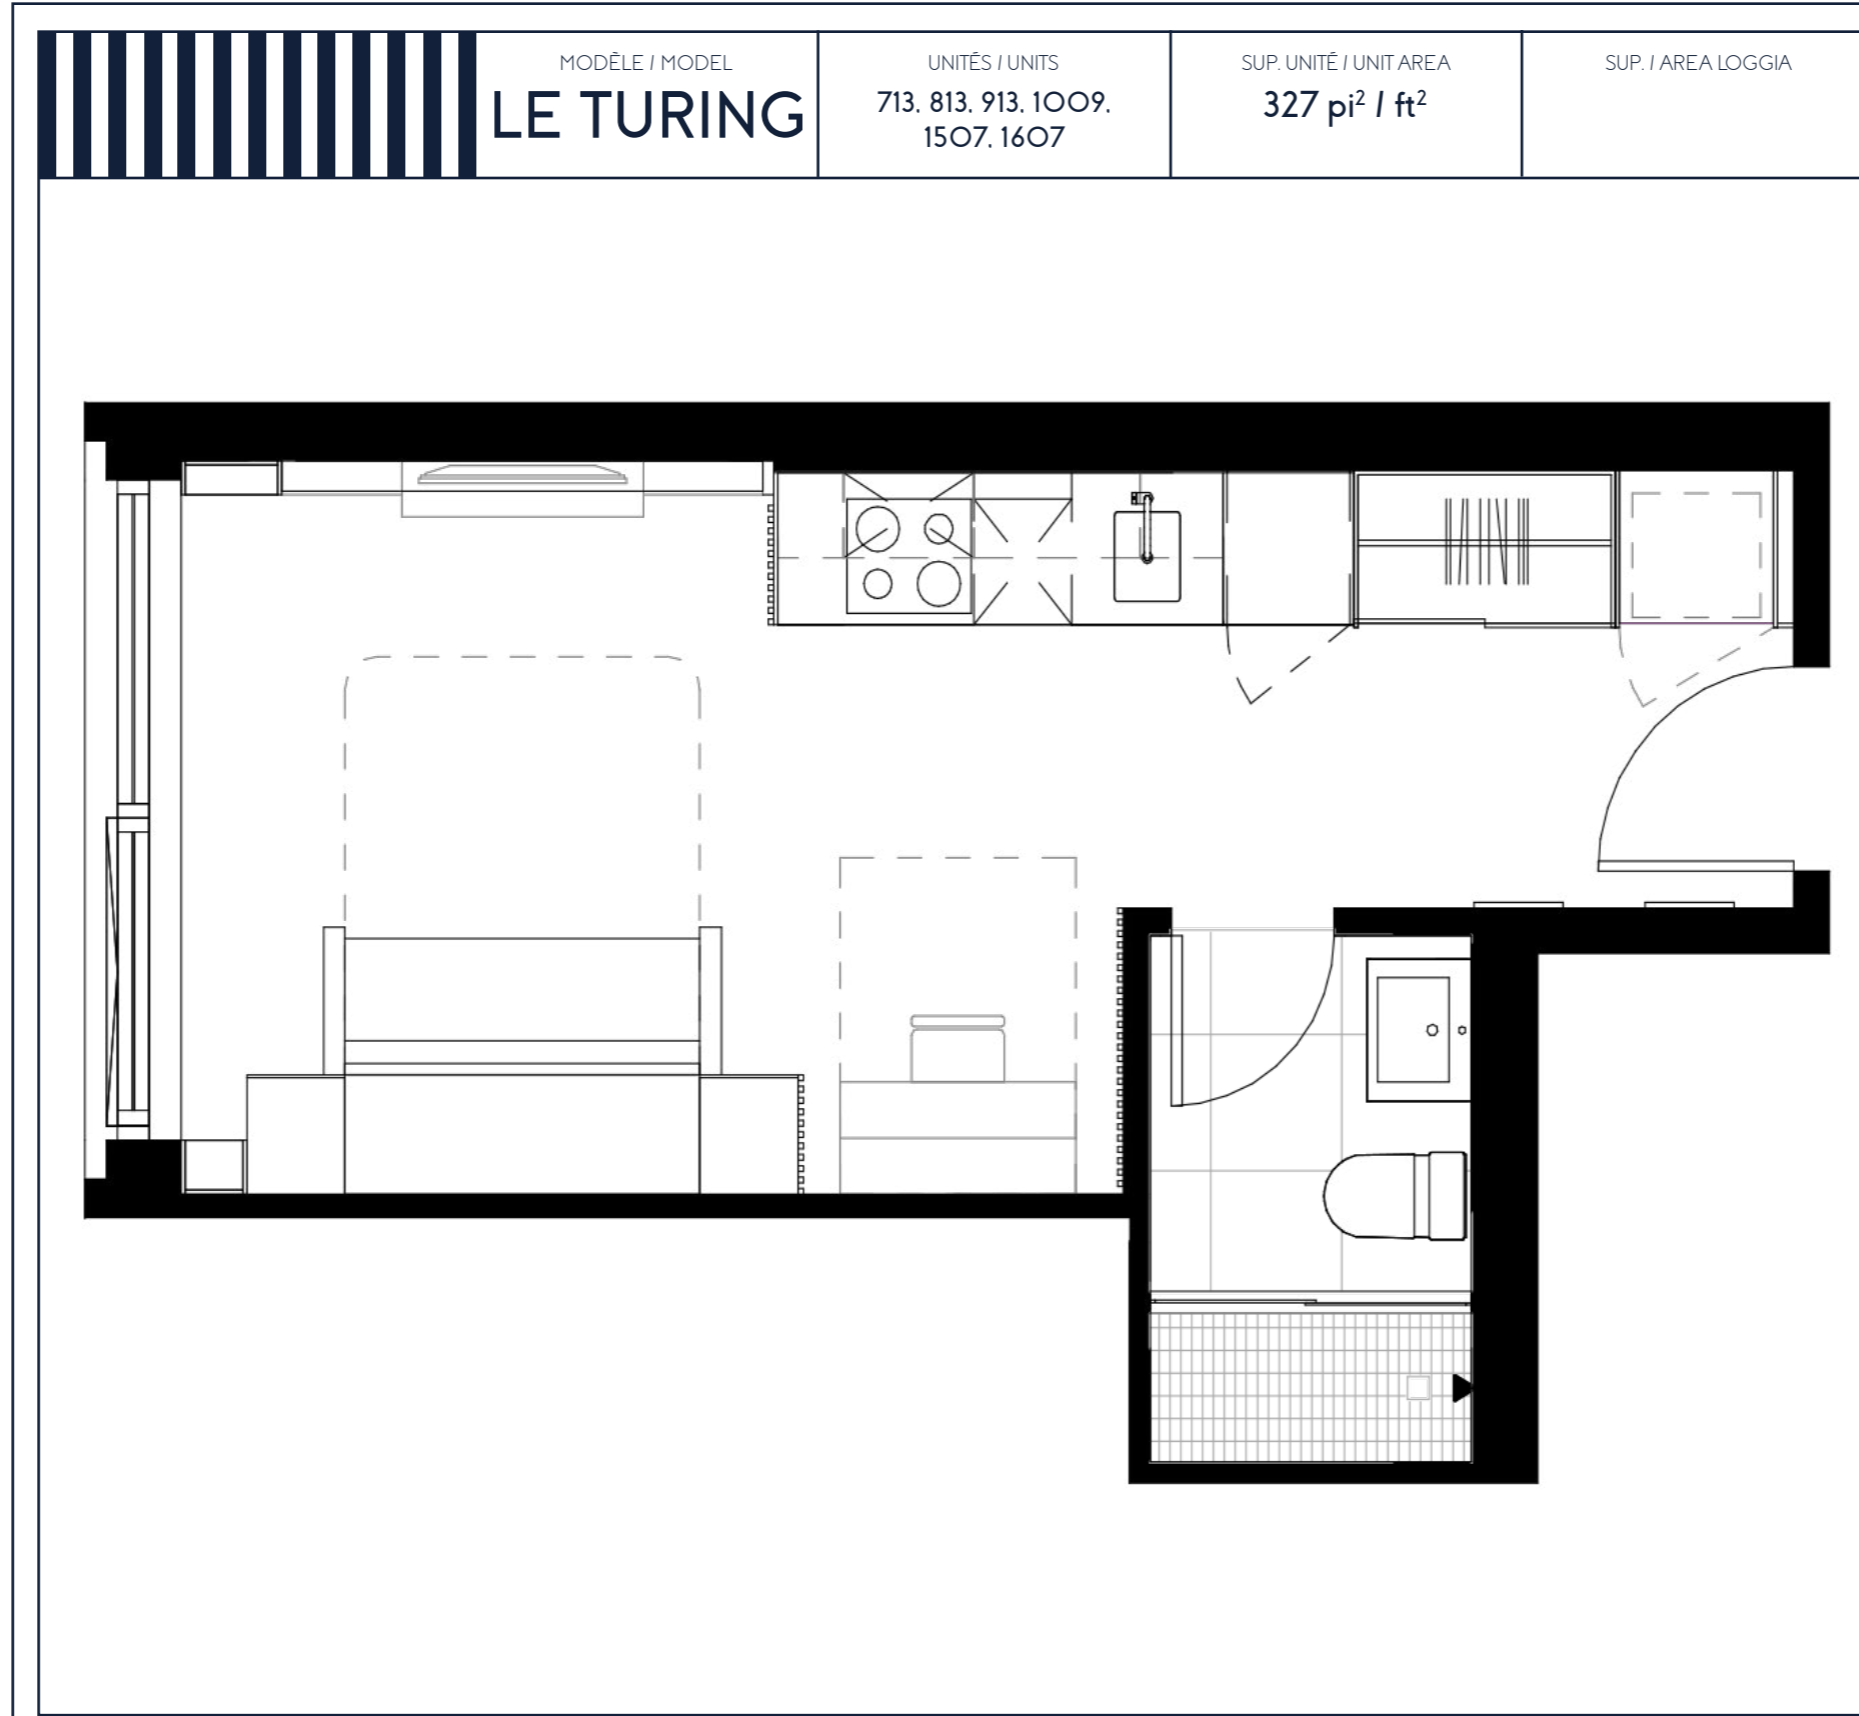

|||||MIILE TURING|||||

SALON / LIVING ROOM
 CHAMBRE / ROOM
 9' - 5 1/2" x 10' - 9"

CUISINE / KITCHEN
 SALLE À MANGER / DINING ROOM
 8' - 10 3/4" x 4' - 1 3/4"
 5' - 0" x 4' - 2 1/4"

SALLE DE BAIN / BATHROOM
 4' - 11" x 7' - 8 1/2"