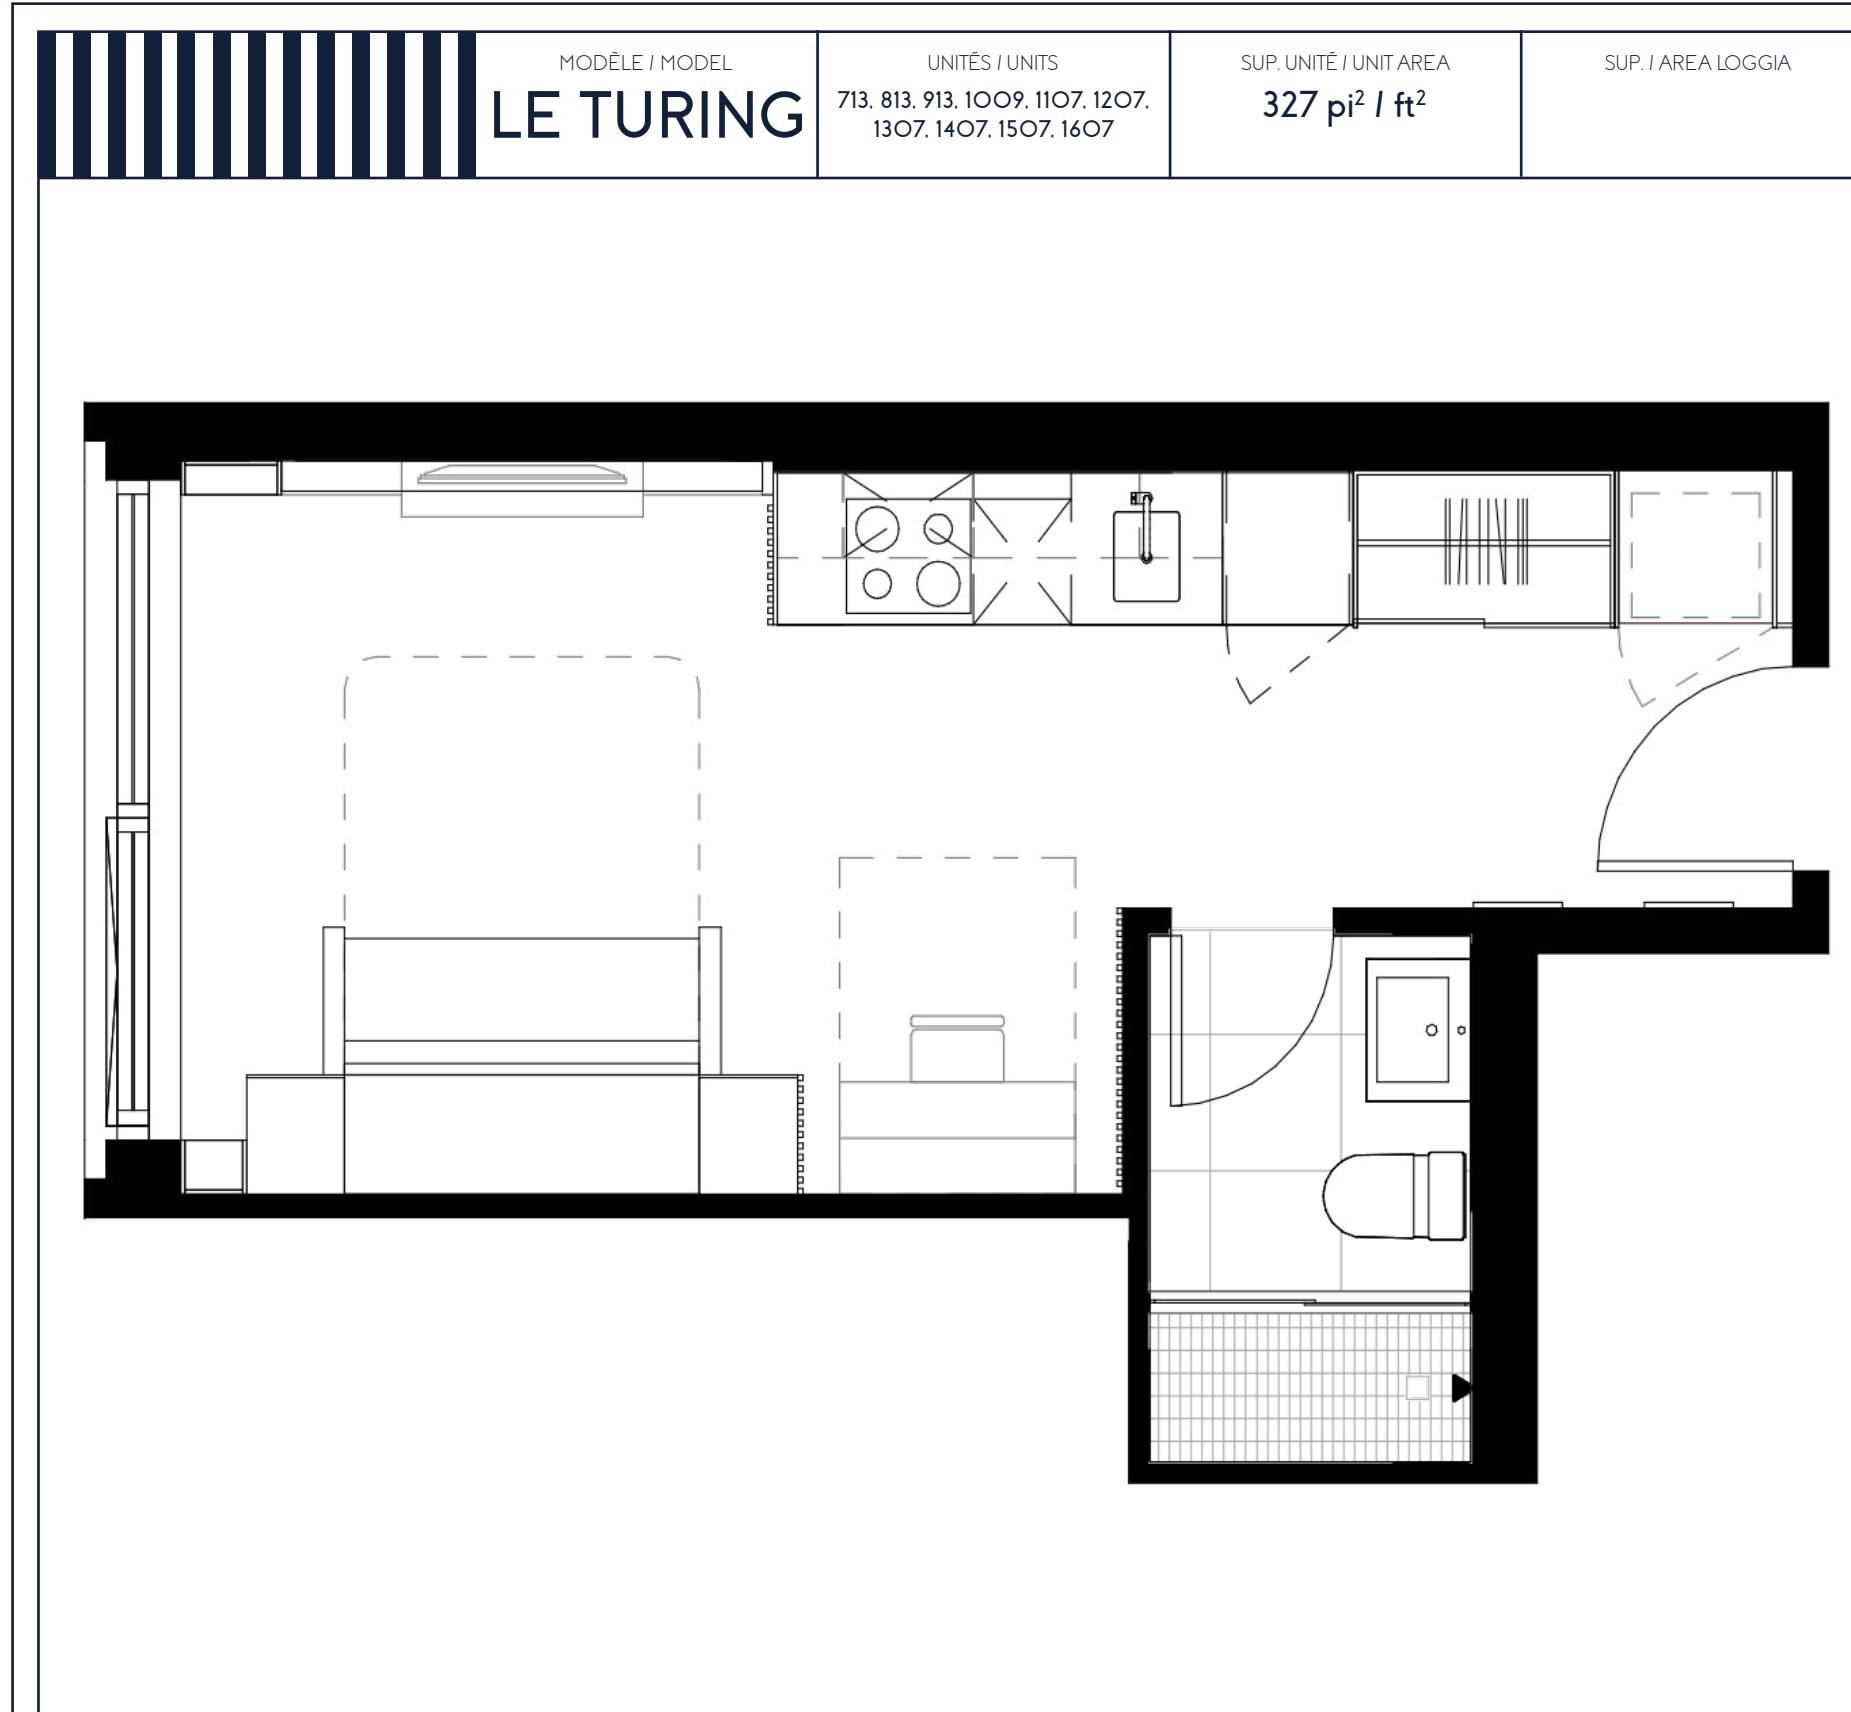

MINI LE TURING

SALON / LIVING ROOM
 CHAMBRE / ROOM
 9' - 5 1/2" x 10' - 9"

CUISINE / KITCHEN
 SALLE À MANGER / DINING ROOM
 8' - 10 3/4" x 4' - 1 3/4"
 5' - 0" x 4' - 2 1/4"

SALLE DE BAIN / BATHROOM
 4' - 11" x 7' - 8 1/2"