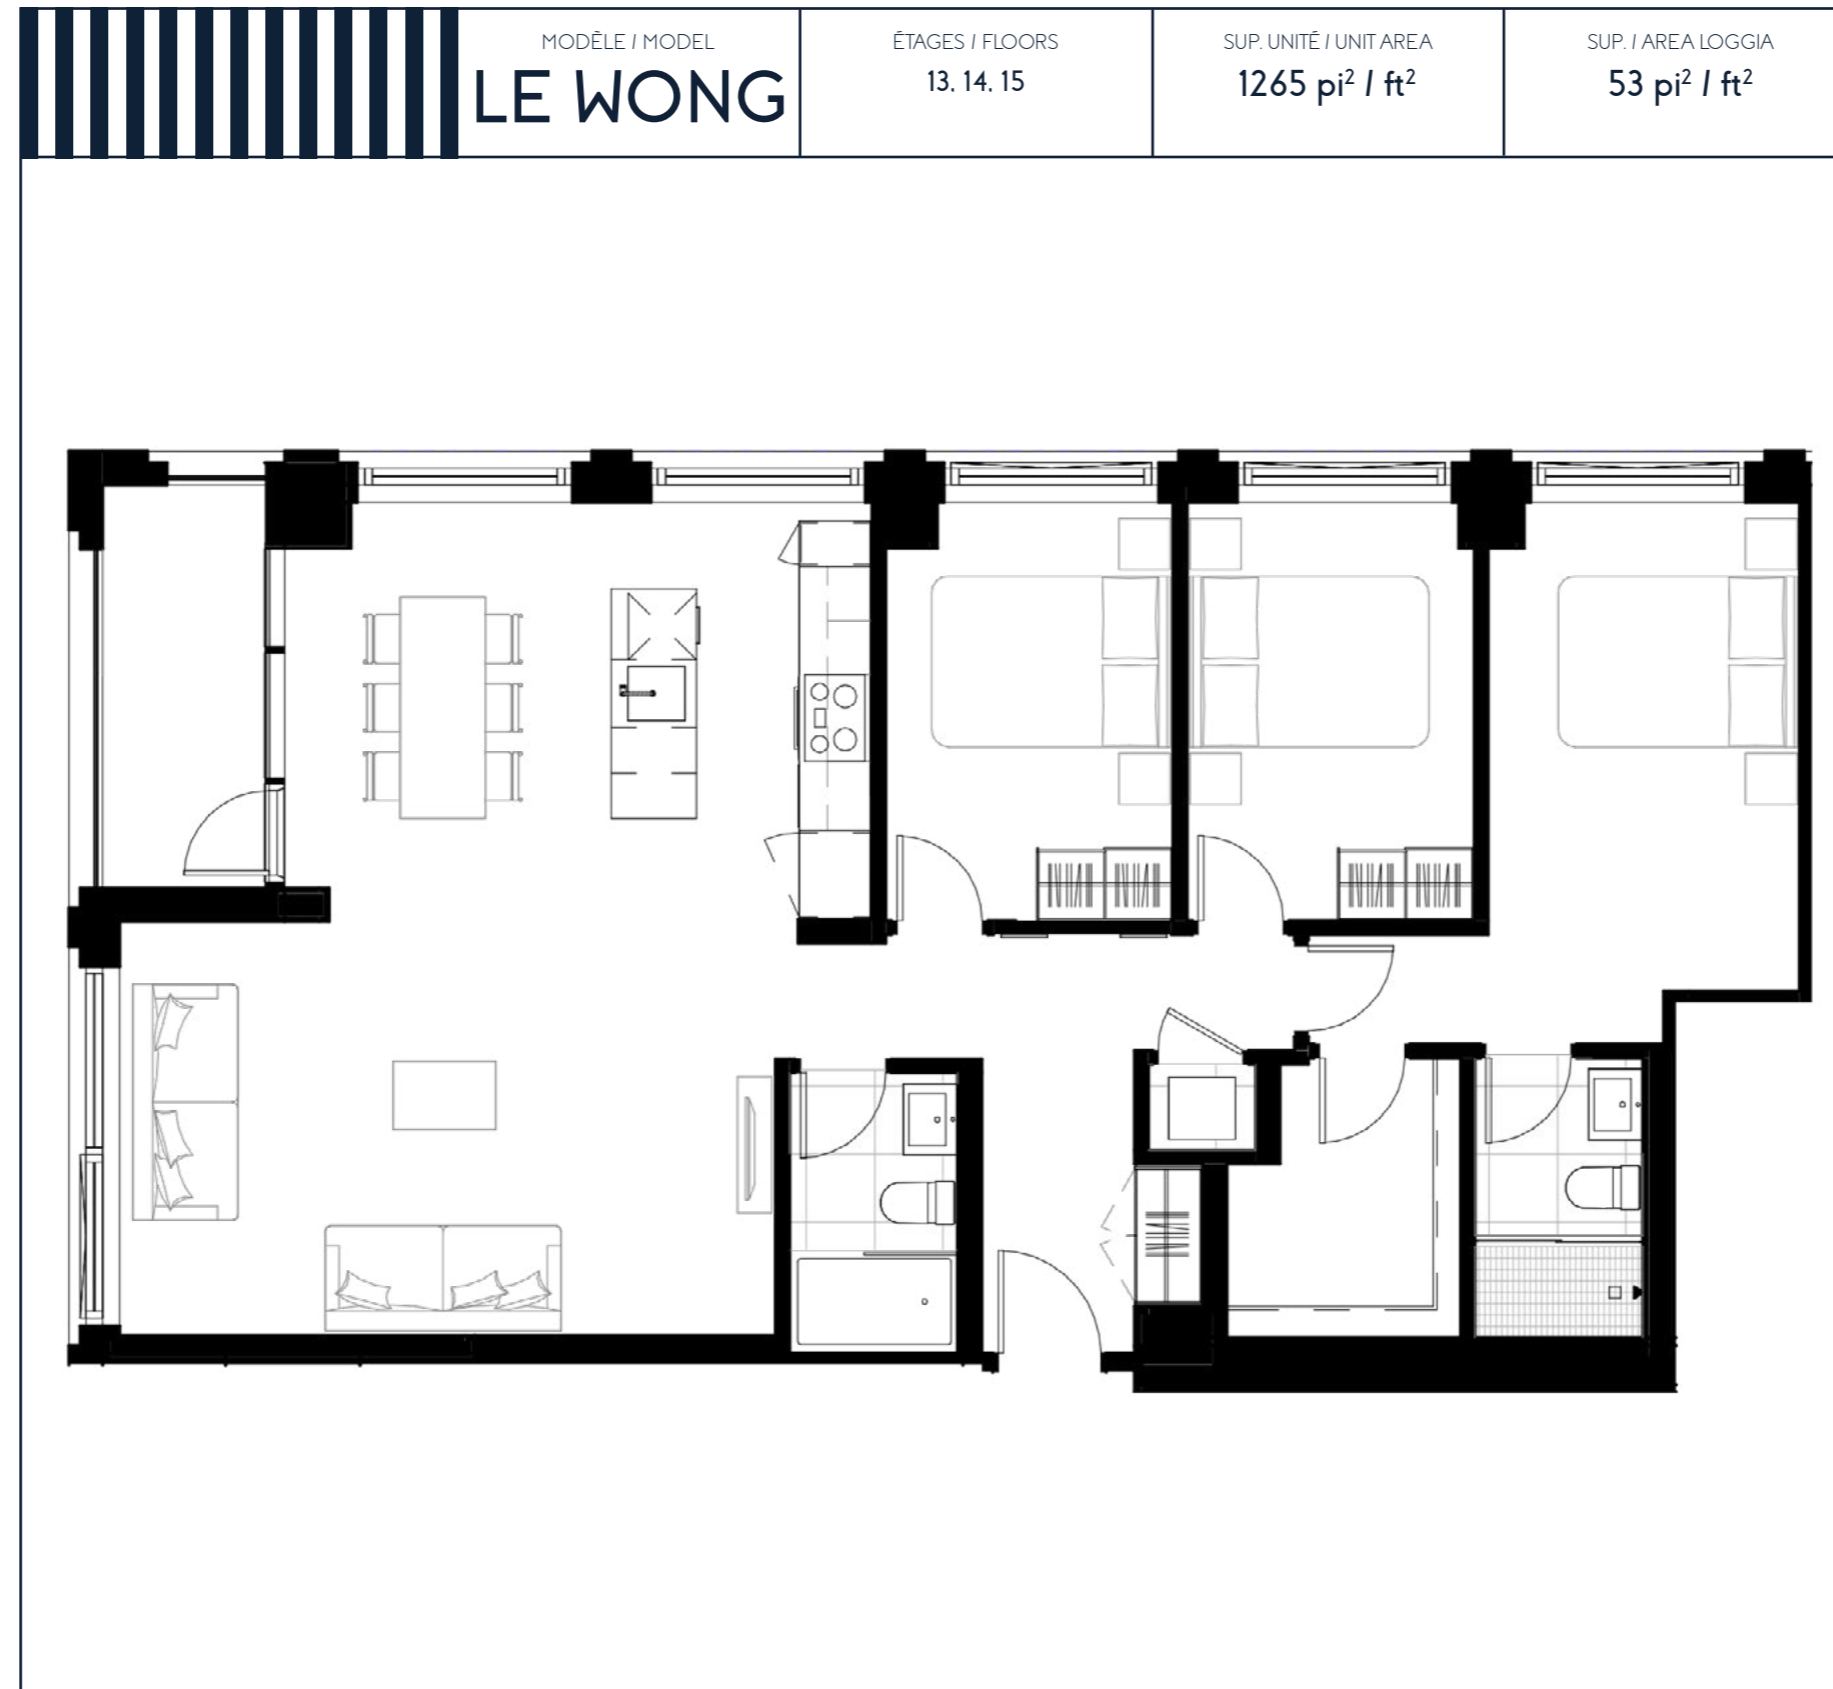

3 CHAMBRES / 3 BEDROOMS

LE WONG

CHAMBRE / ROOM

9' - 1 1/2" x 14' - 4"
8' - 5" x 10' - 1 3/4"
8' - 5" x 10' - 1 3/4"

SALON / LIVING ROOM

19' - 2 3/4" x 12' - 1 1/2"

CUISINE / KITCHEN

SALLE À MANGER / DINING ROOM

5' - 6" x 11' - 8 1/4"
9' - 7" x 12' - 3 1/2"

SALLE DE BAIN / BATHROOM

4' - 11" x 8' - 2 1/2"