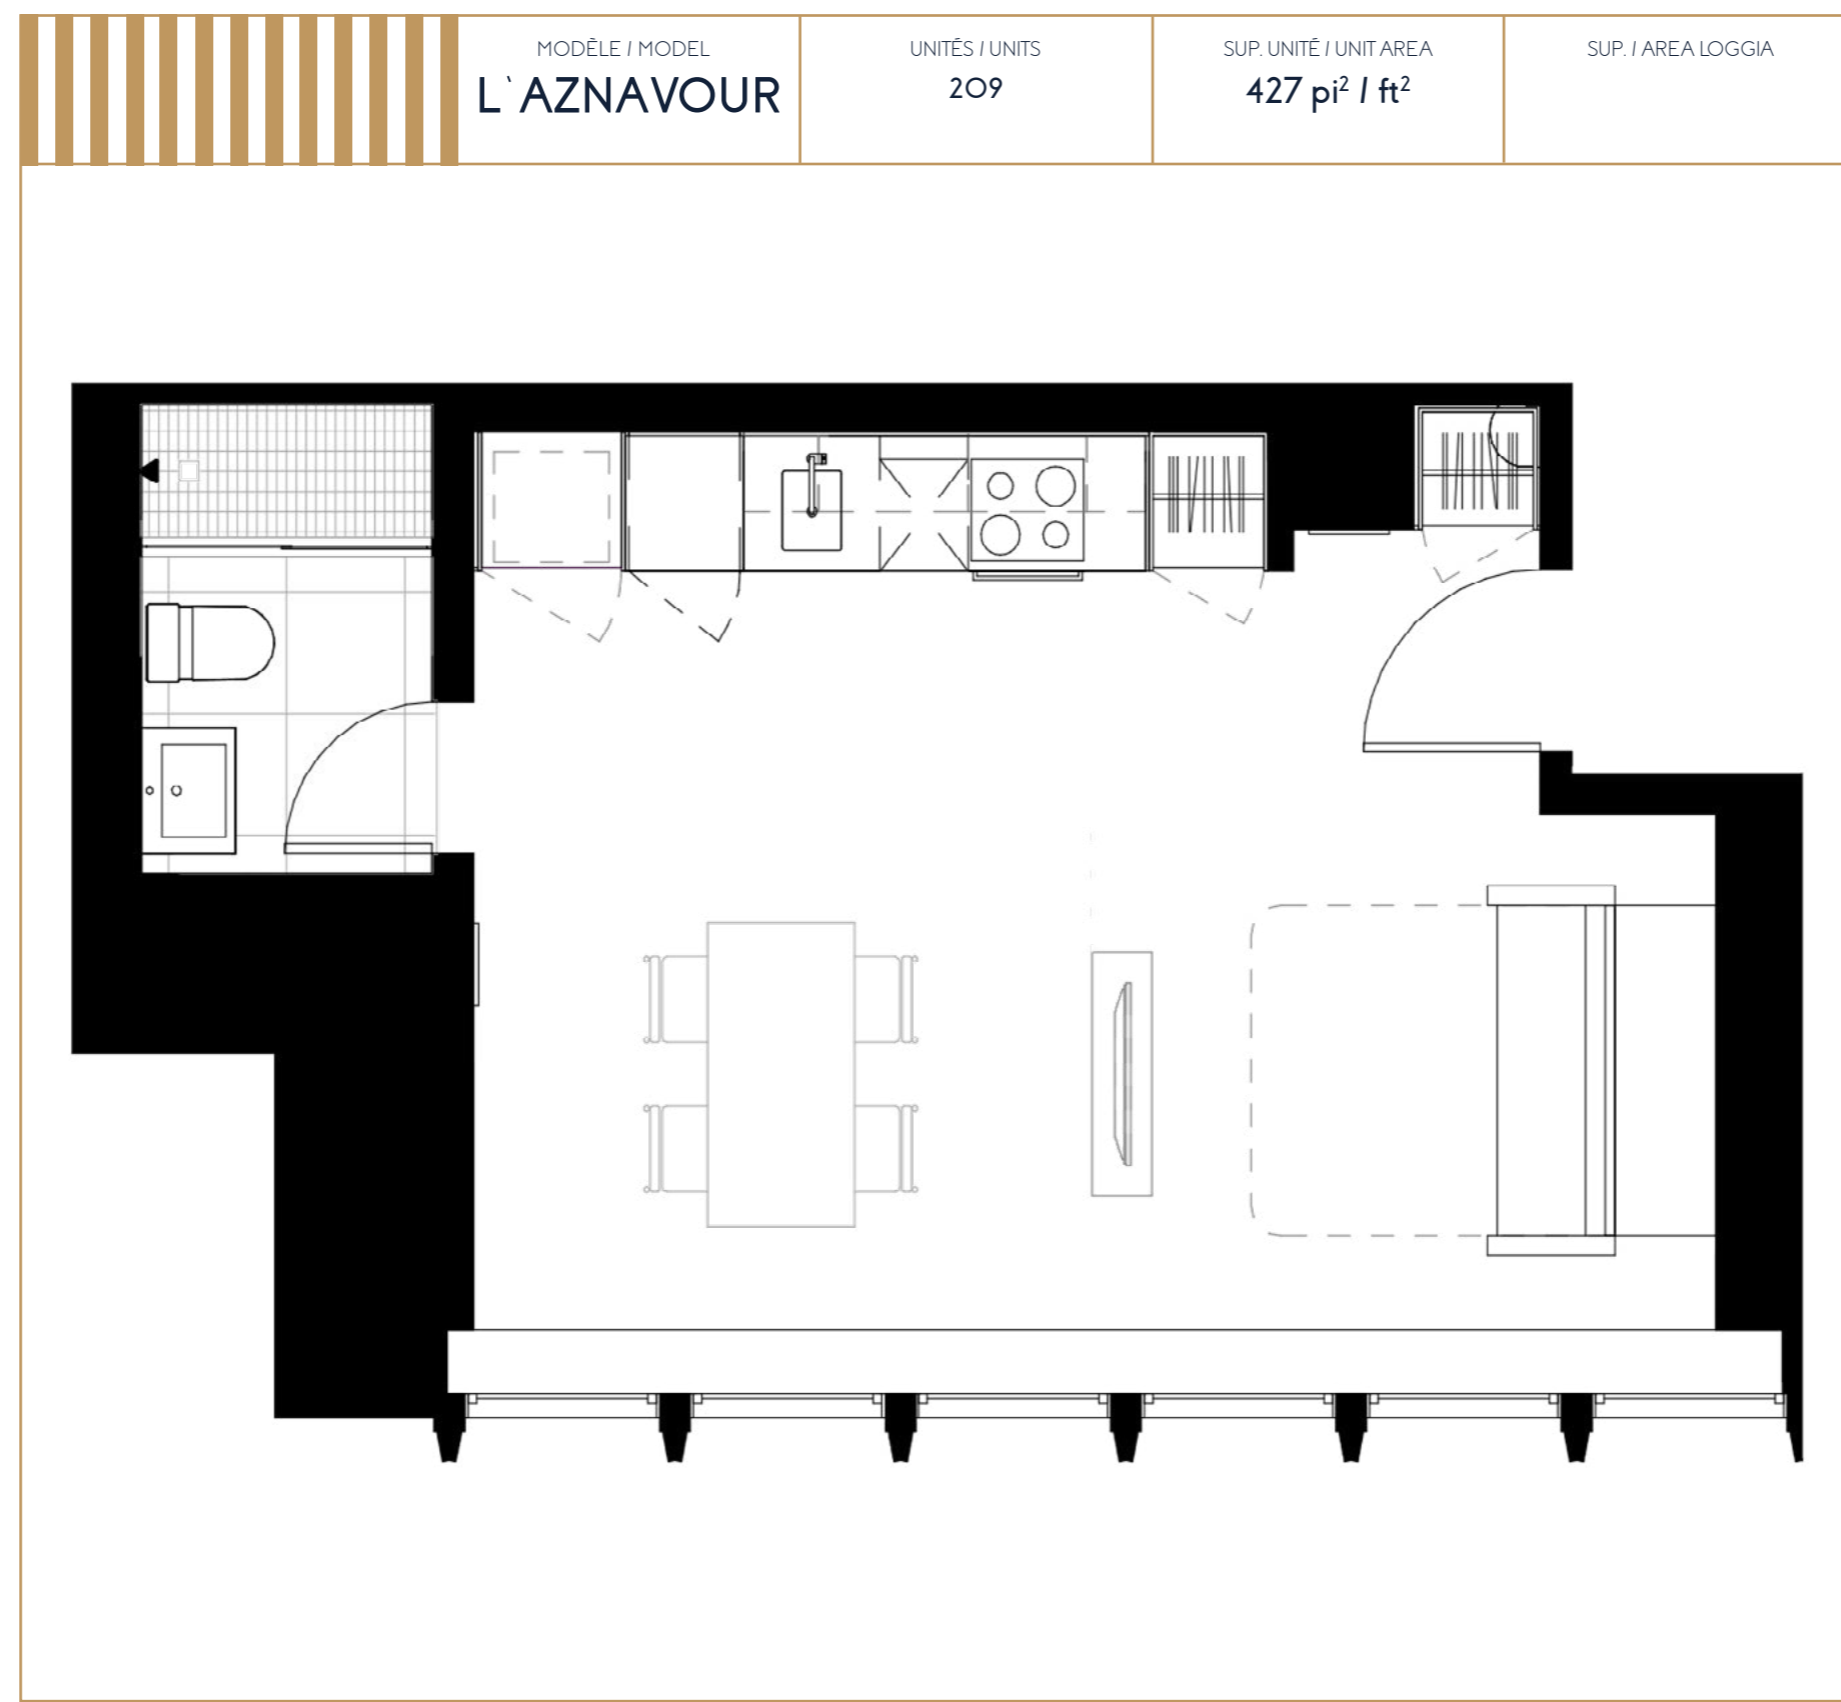

L'AZNAVOUR

- SALON / LIVING ROOM
CHAMBRE / ROOM
10' - 6 3/4" x 8' - 6"
- CUISINE / KITCHEN
SALLE À MANGER / DINING ROOM
8' - 10 3/4" x 4' - 0"
10' - 5 3/4" x 8' - 6"
- SALLE DE BAIN / BATHROOM
4' - 11" x 7' - 8 1/2"