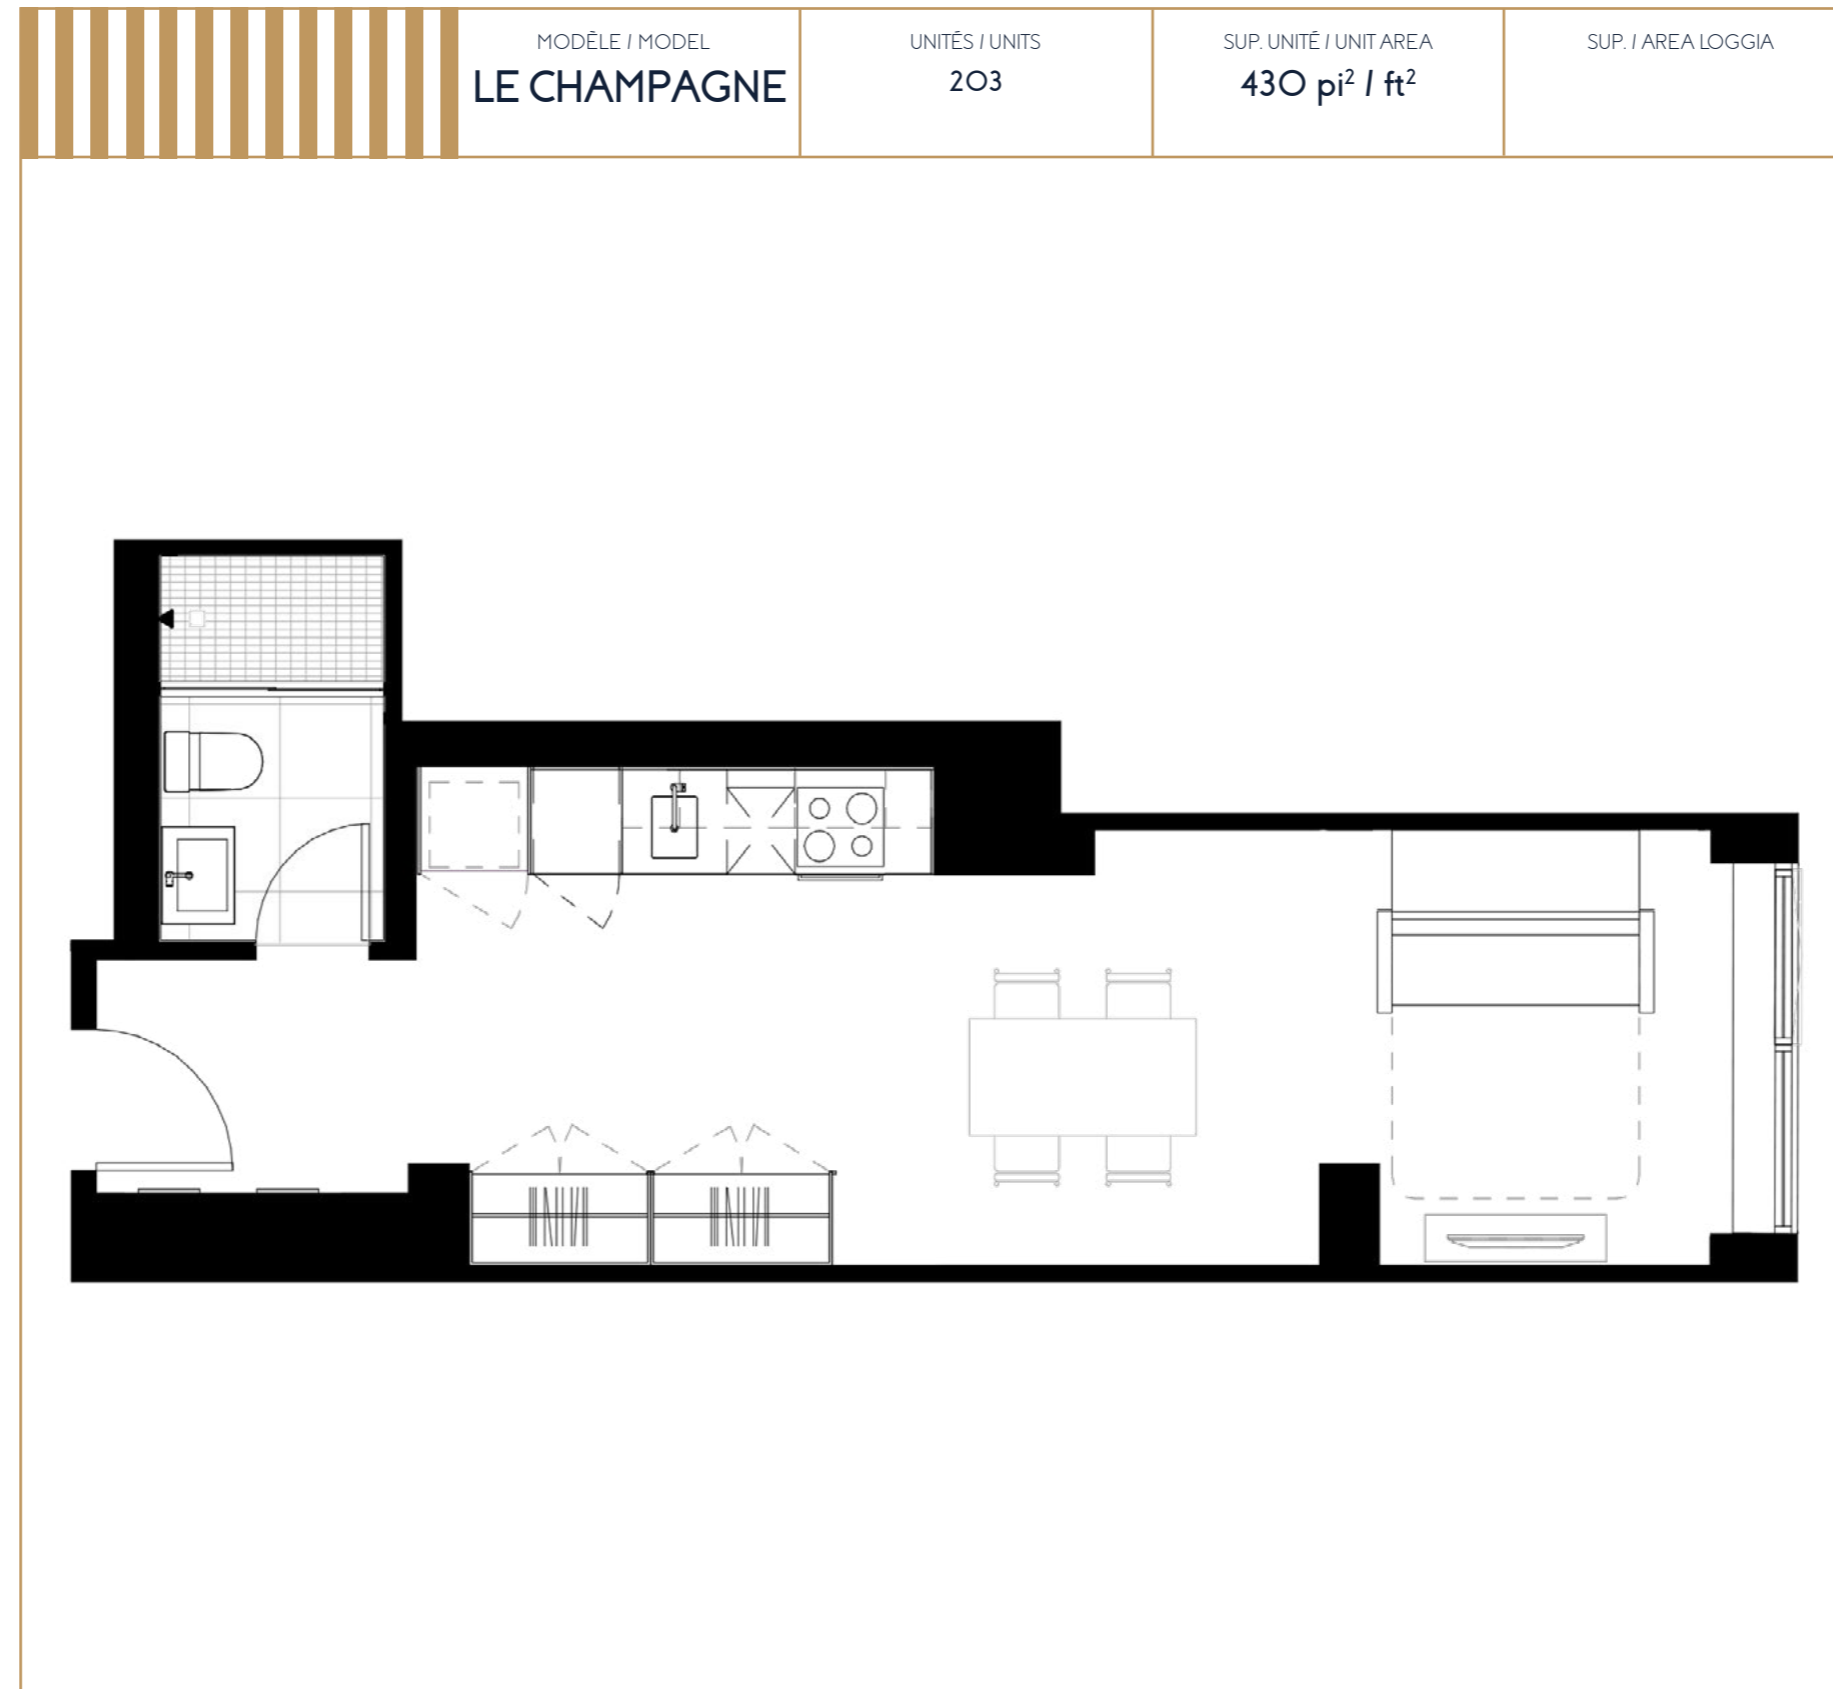

LE CHAMPAGNE

STUDIO

SALON / LIVING ROOM
CHAMBRE / ROOM
8' - 7 1/4" x 9' - 3 1/2"

CUISINE / KITCHEN
SALLE À MANGER / DINING ROOM
8' - 10 3/4" x 6' - 4 1/4"
10' - 9" x 9' - 3 1/2"

SALLE DE BAIN / BATHROOM
4' - 11" x 8' - 2 1/2"