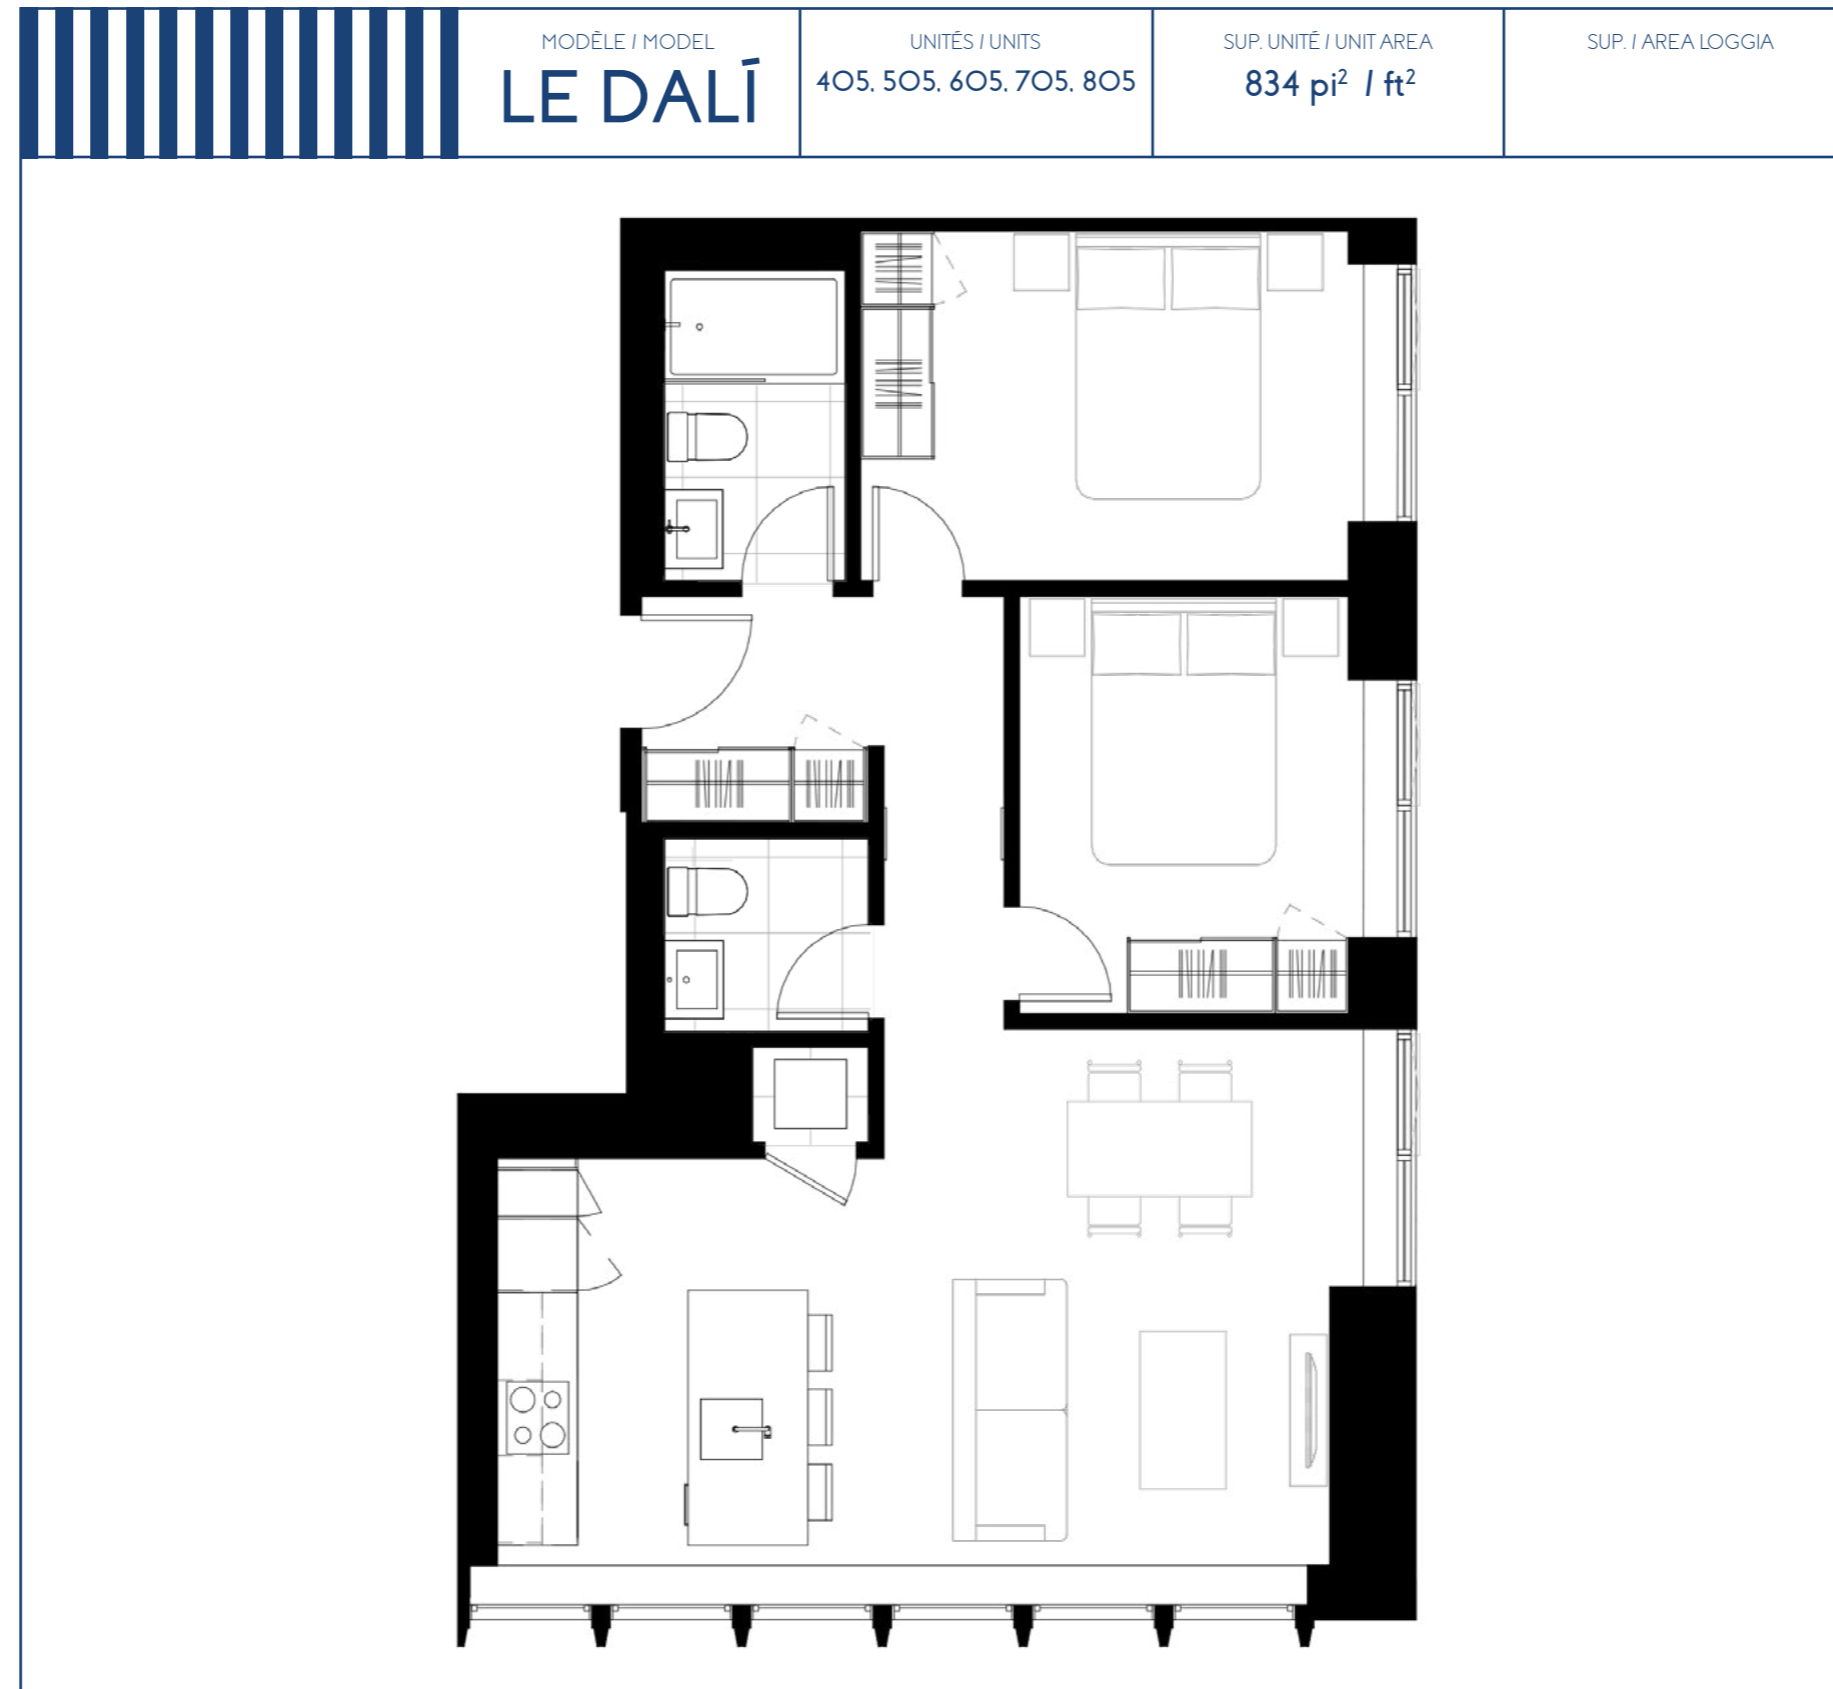

2 CHAMBRES / 2 BEDROOMS

LE DALÍ

CHAMBRES / ROOMS

11' - 3" x 9' - 2 3/4"
8' - 11 1/4" x 9' - 0"

SALON / LIVING ROOM

14' - 2" x 7' - 4"

CUISINE / KITCHEN

SALLE À MANGER / DINING ROOM

6' - 3" x 10' - 1 3/4"
13' - 0 1/4" x 6' - 9 3/4"

SALLE DE BAIN / BATHROOM

4' - 11" x 8' - 2 1/2"
5' - 6 1/2" x 5' - 1"