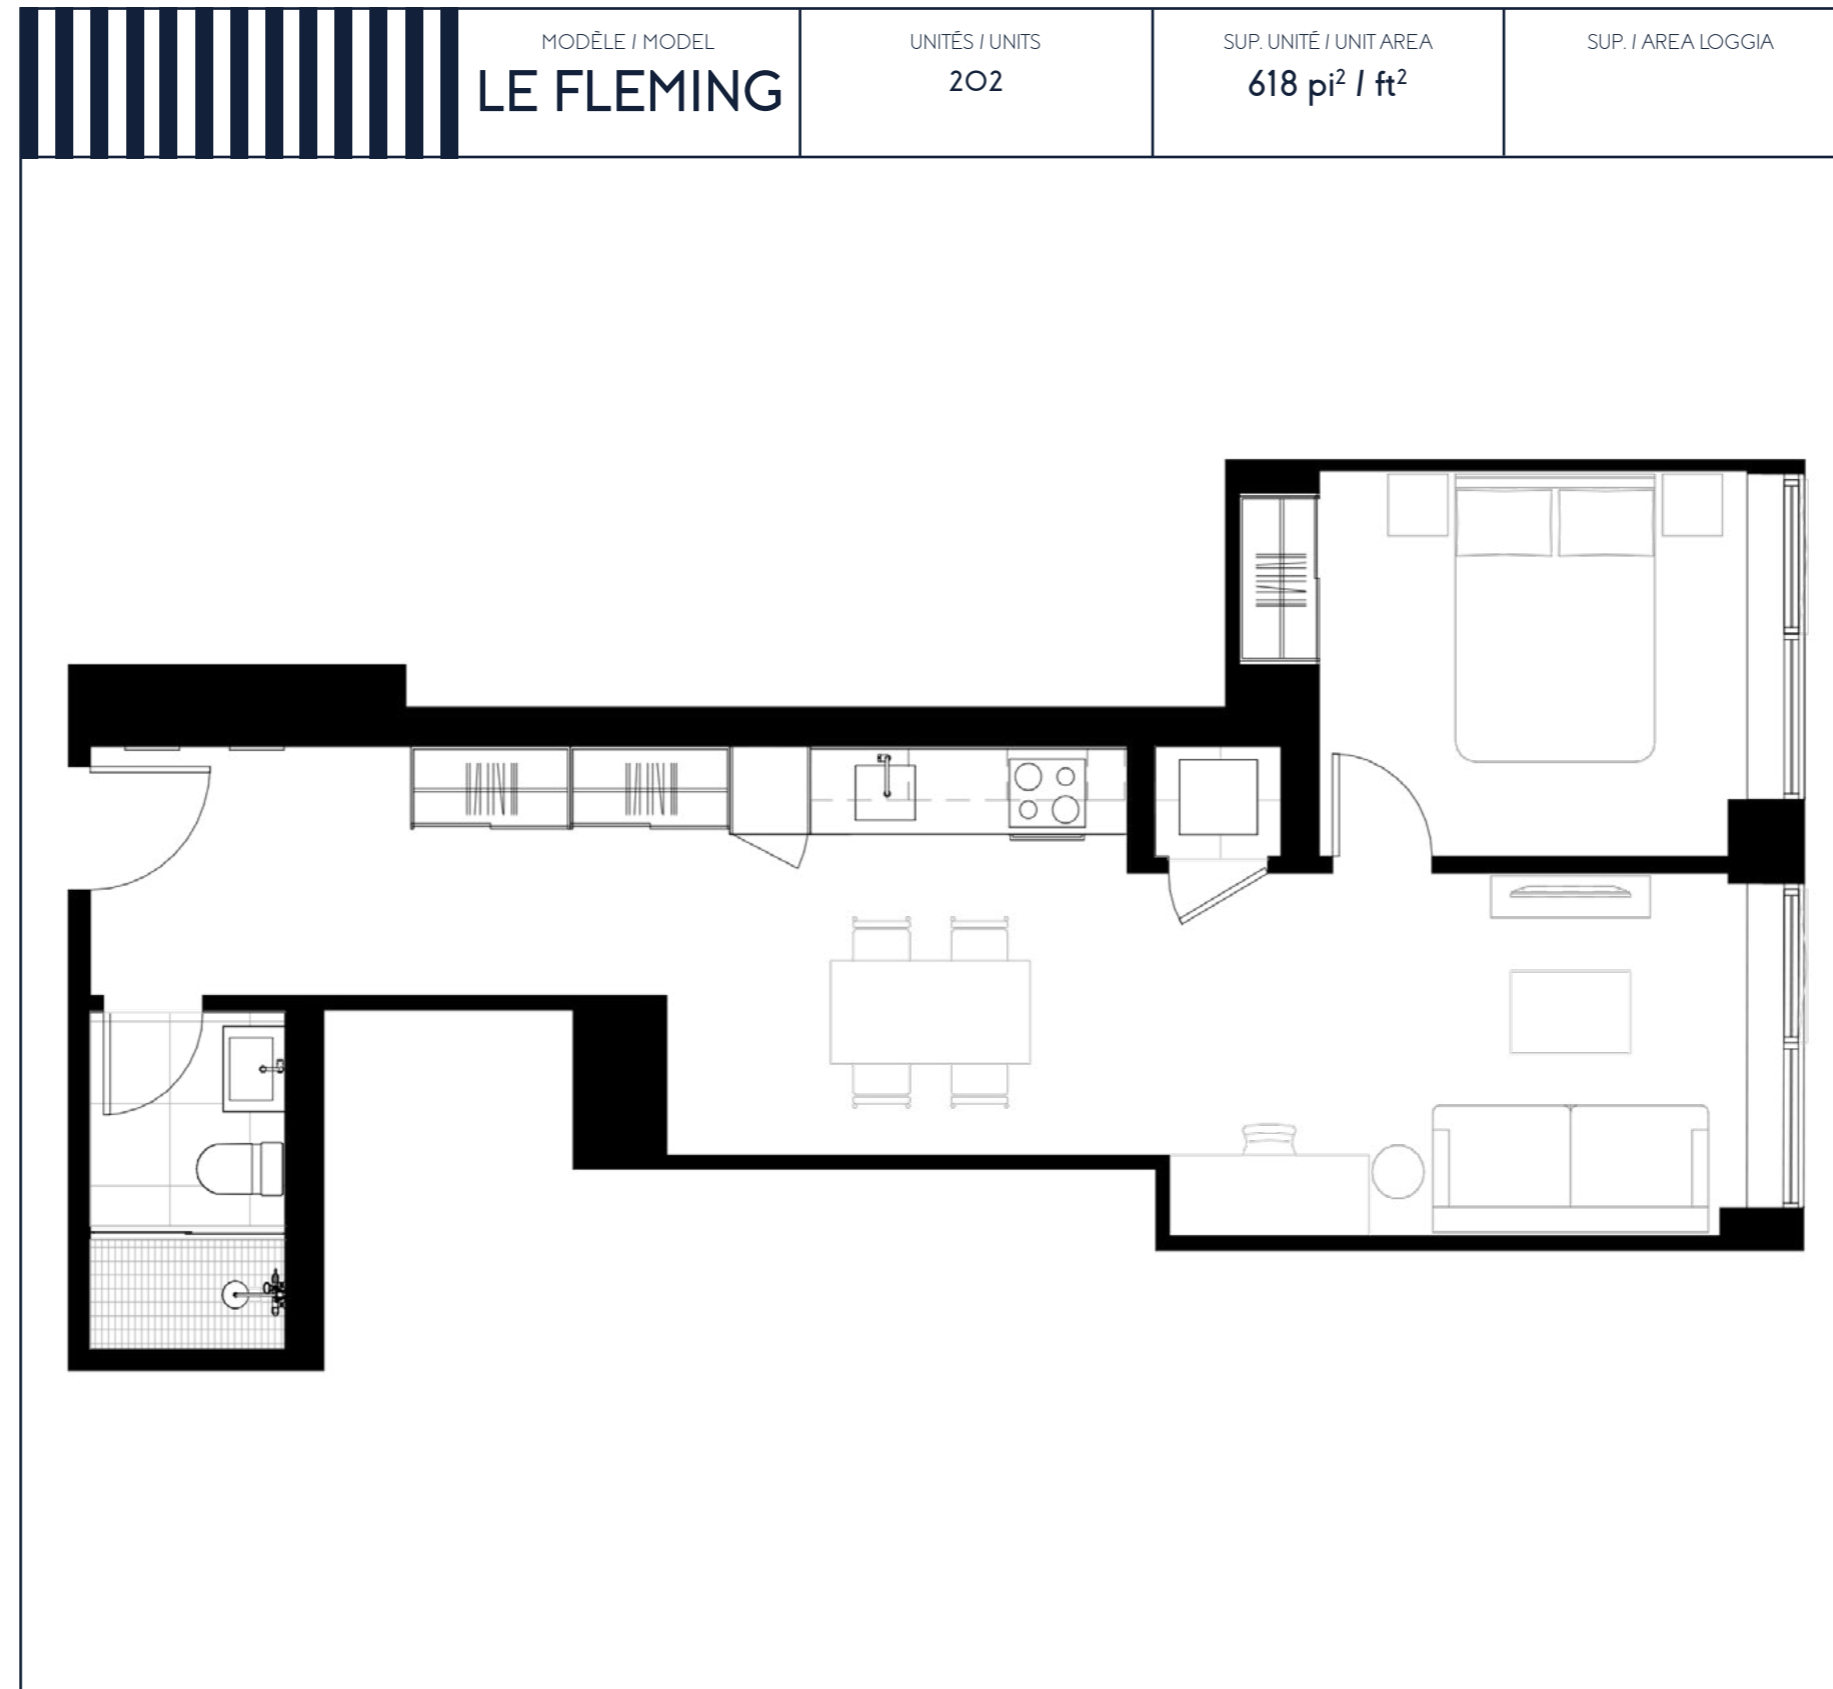

1 CHAMBRE / 1 BEDROOM

LE FLEMING

CHAMBRE / ROOM  
10' - 3" x 9' - 4 1/2"

SALON / LIVING ROOM  
13' - 9 3/4" x 8' - 10"

CUISINE / KITCHEN  
SALLE À MANGER / DINING ROOM  
9' - 11 1/2" x 7' - 9 1/2"

SALLE DE BAIN / BATHROOM  
4' - 11" x 8' - 2 1/2"