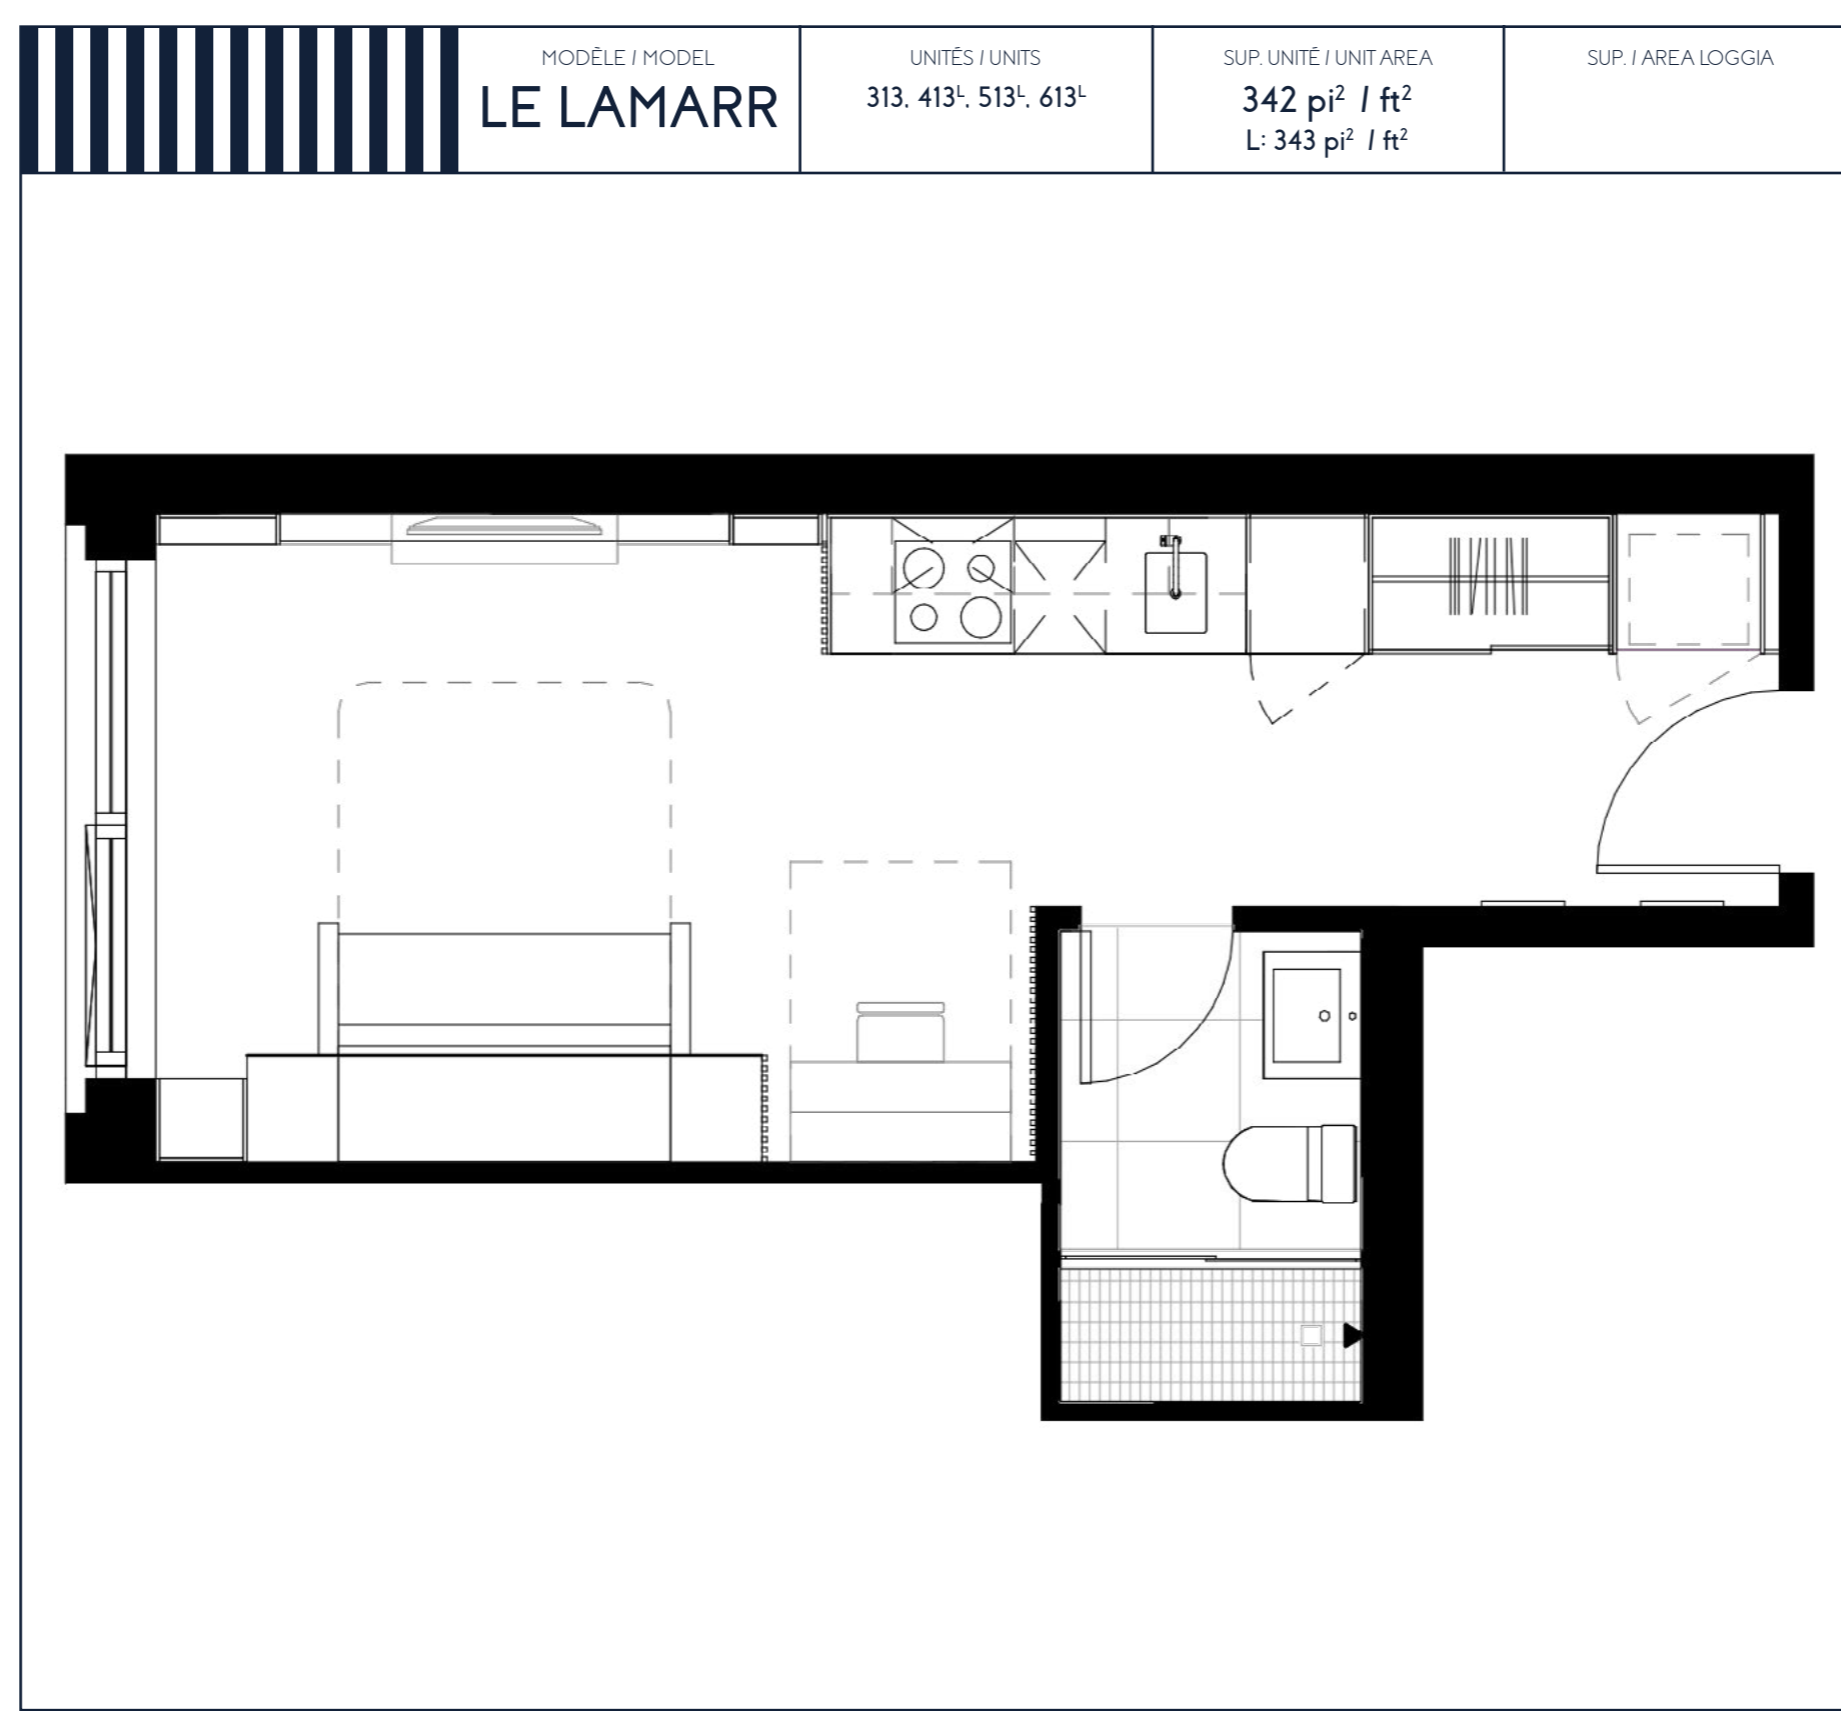

IMMILÉ LAMARRIIIIII

SALON / LIVING ROOM
CHAMBRE / ROOM
9' - 11 1/4" x 10' - 7 1/2"

CUISINE / KITCHEN
SALLE À MANGER / DINING ROOM
8' - 10 3/4" x 4' - 1 3/4"
4' - 6" x 4' - 2 1/4"

SALLE DE BAIN / BATHROOM
4' - 11" x 7' - 8 1/2"