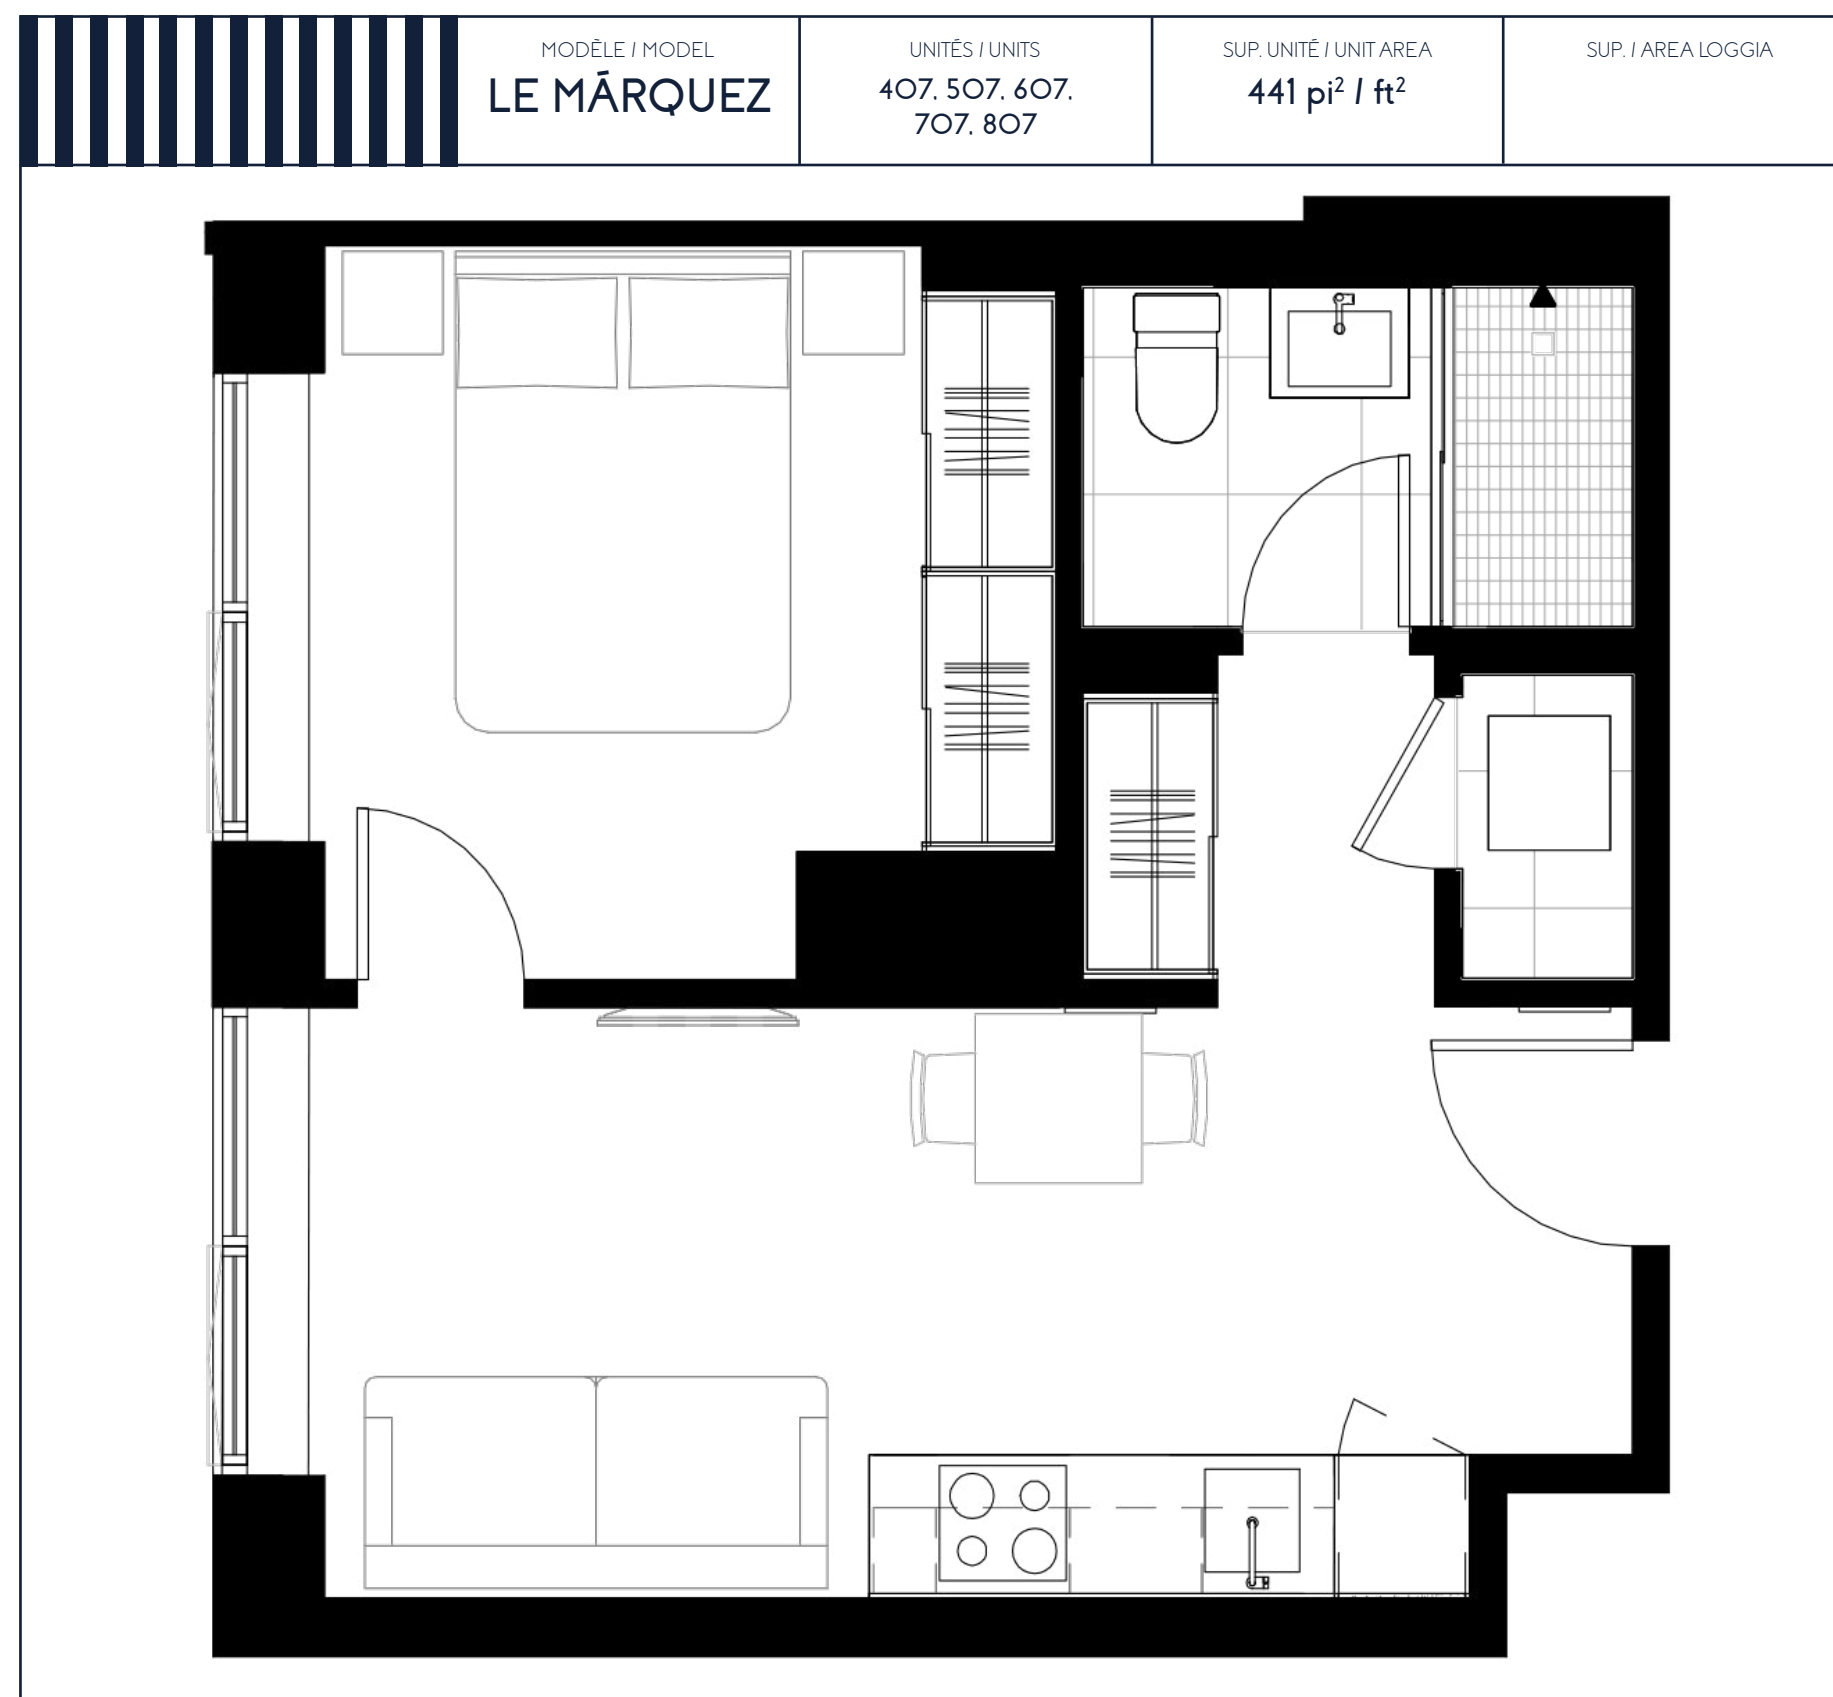

1 CHAMBRE / 1 BEDROOM

# LE MÂRQUEZ

CHAMBRE / ROOM  
8' - 11 1/4" x 10' - 8 1/4"

SALON / LIVING ROOM  
8' - 1 1/2" x 8' - 7"

CUISINE / KITCHEN  
SALLE À MANGER / DINING ROOM  
8' - 11 1/2" x 6' - 6"

SALLE DE BAIN / BATHROOM  
8' - 2 1/2" x 4' - 11"