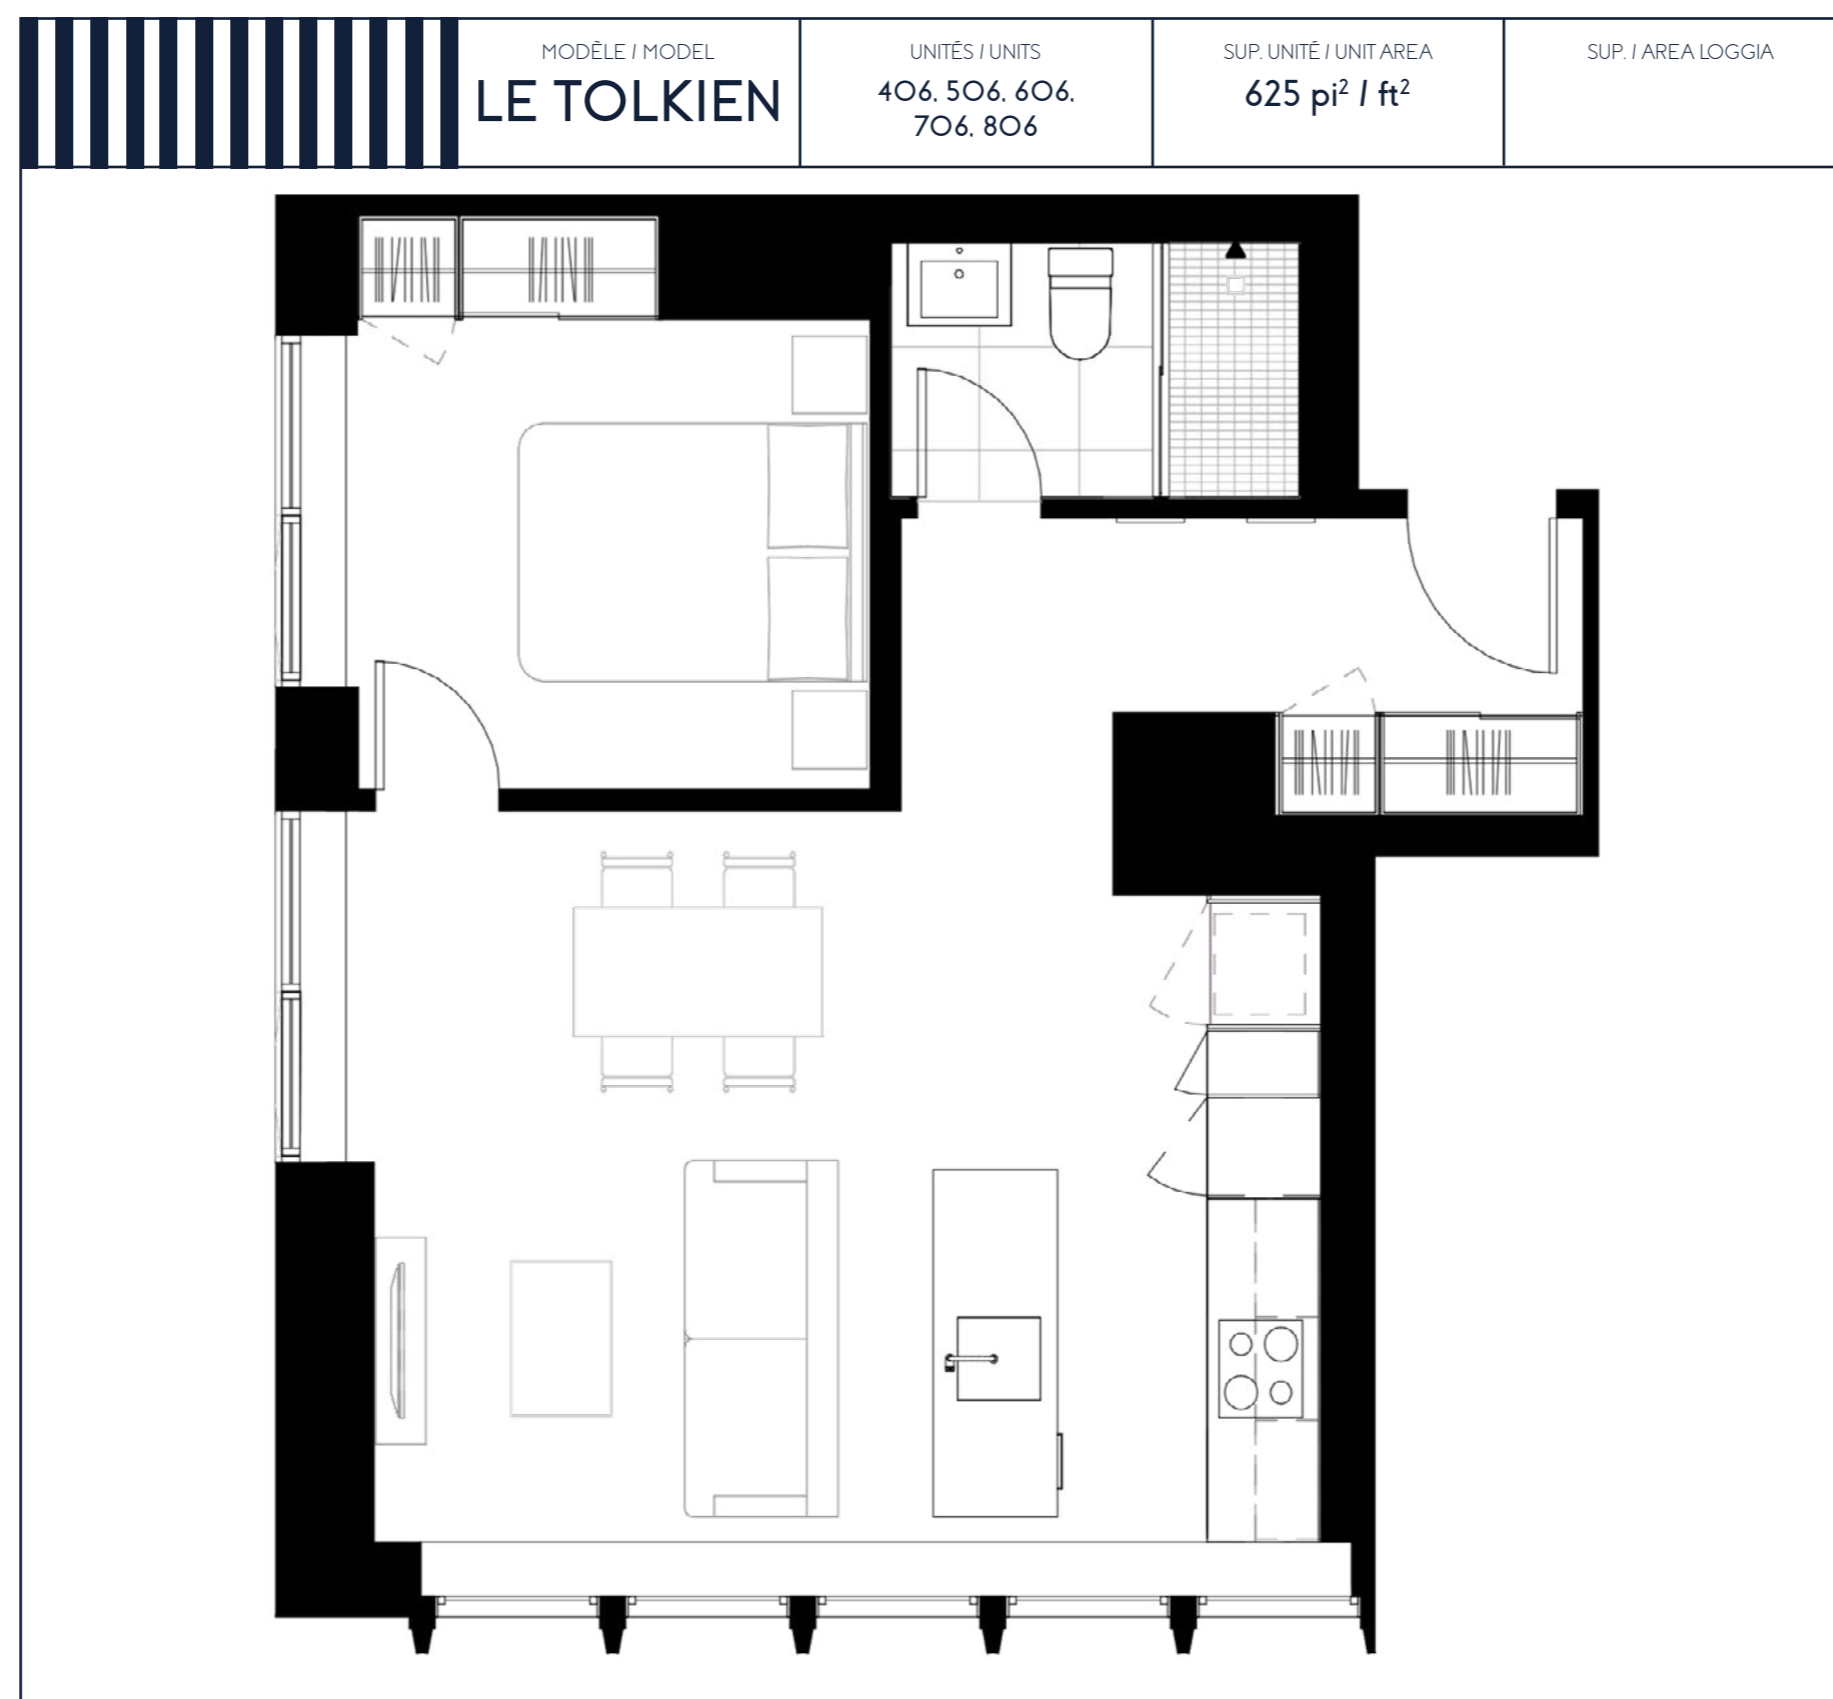

1 CHAMBRE / 1 BEDROOM

LE TOLKIEN

CHAMBRE / ROOM
10' - 3 1/2" x 9' - 1 1/2"

SALON / LIVING ROOM
11' - 2 3/4" x 7' - 4 1/4"

CUISINE / KITCHEN
SALLE À MANGER / DINING ROOM
5' - 6" x 9' - 11 1/2"
11' - 1 3/4" x 6' - 9 3/4"

SALLE DE BAIN / BATHROOM
8' - 2 1/2" x 4' - 11"