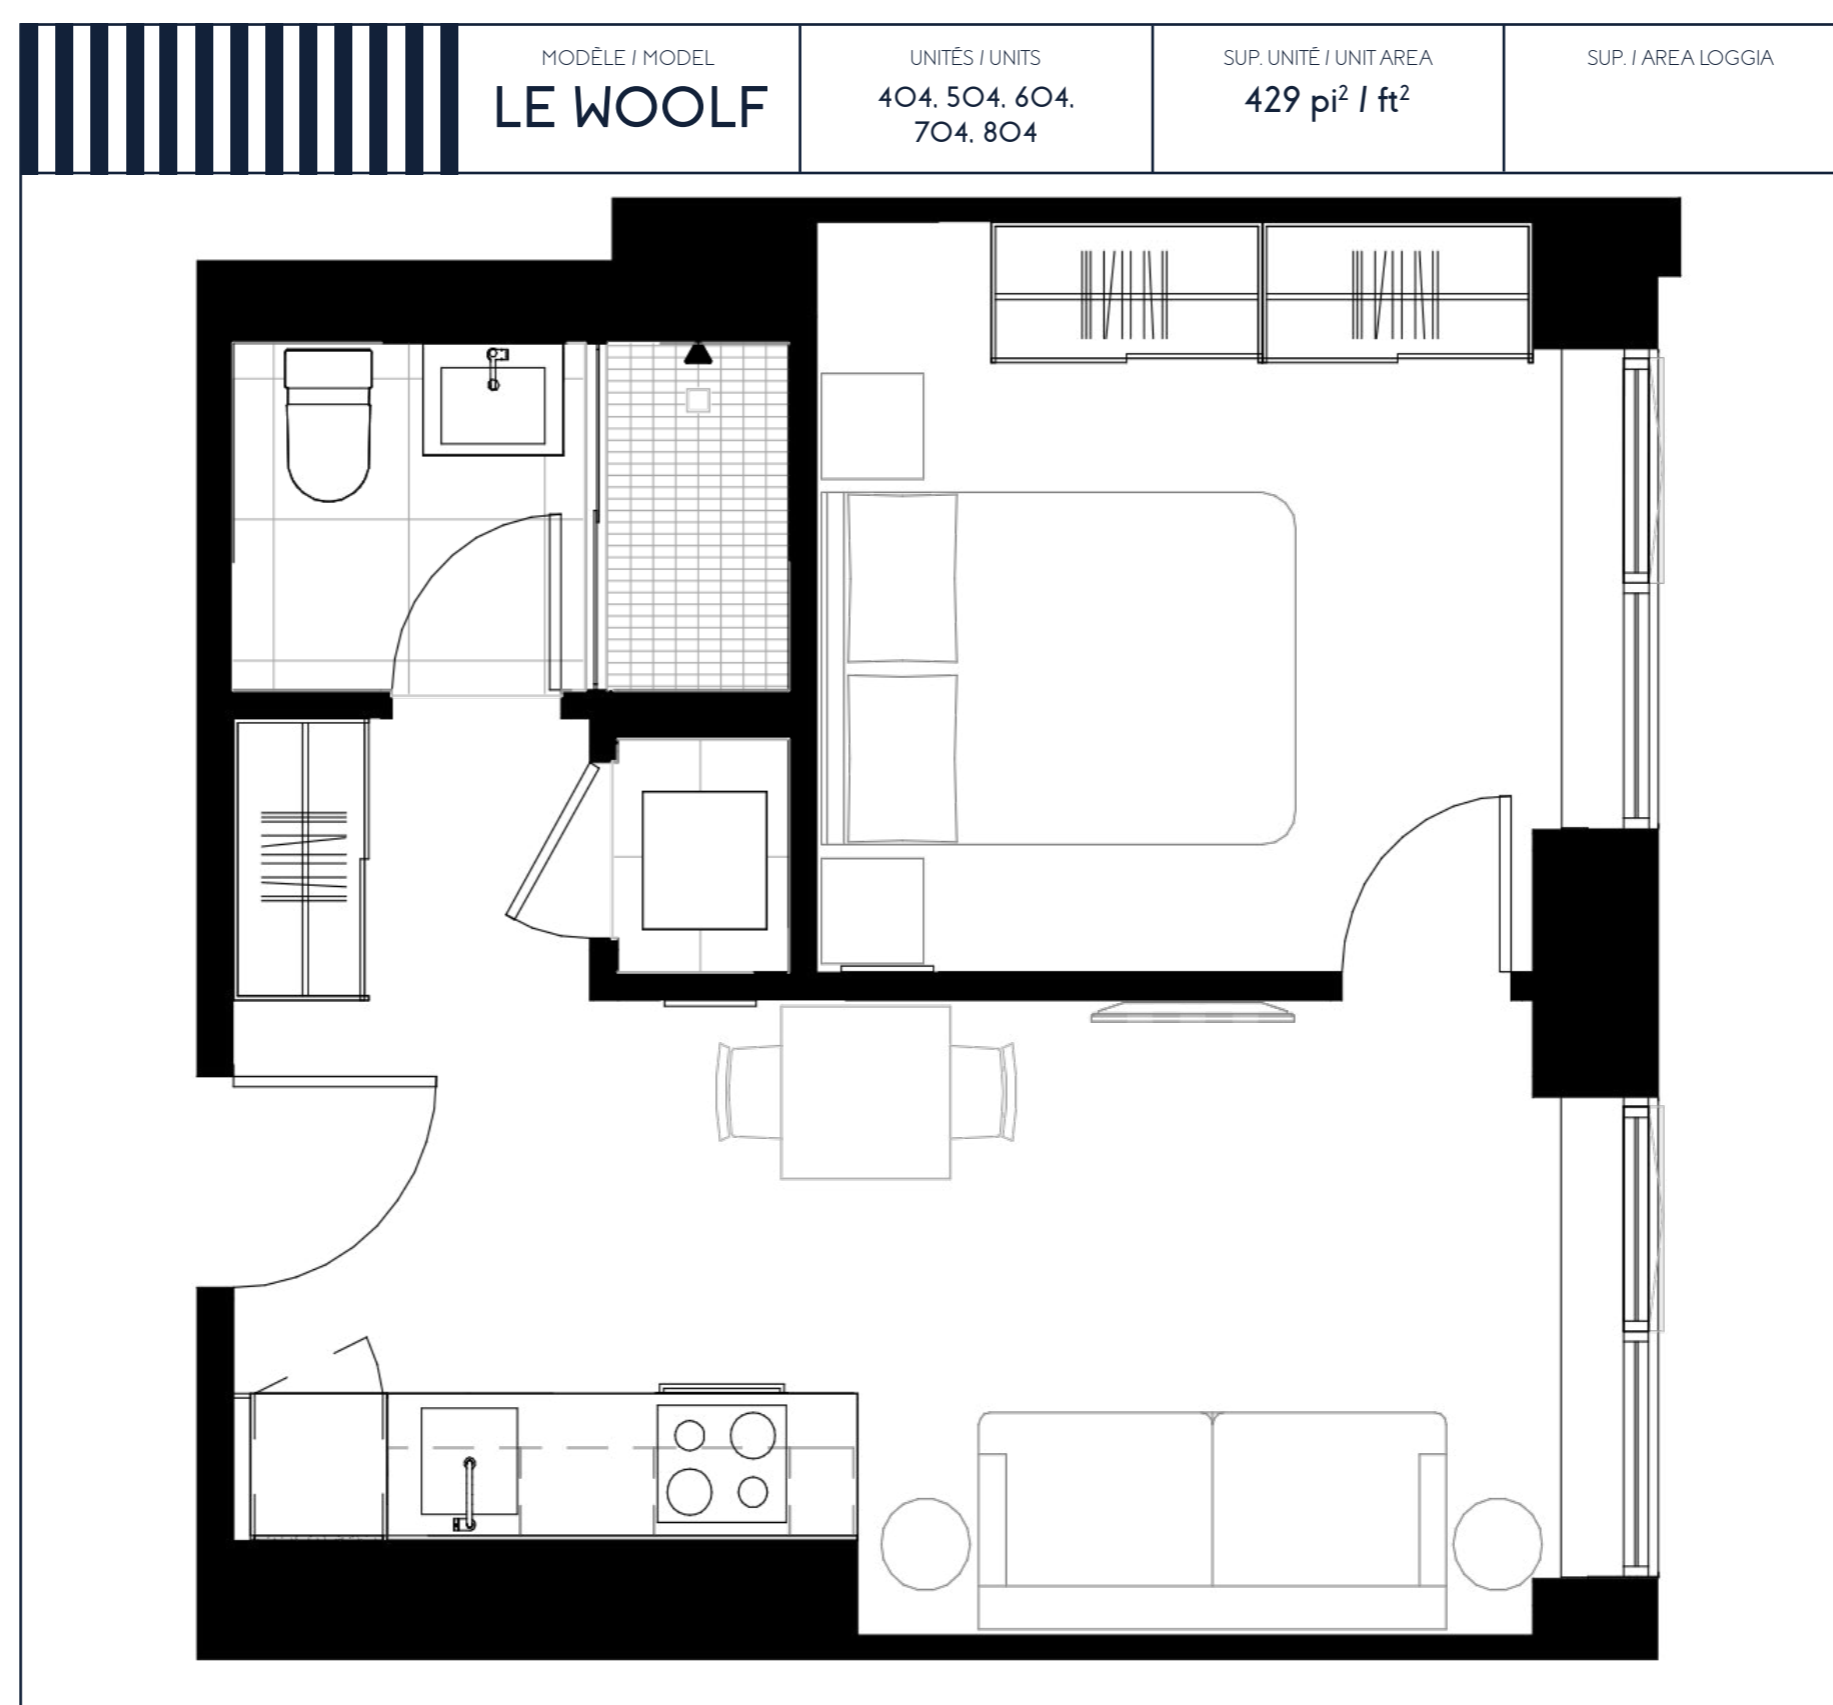

1 CHAMBRE / 1 BEDROOM

LE WOLF

CHAMBRE / ROOM
10' - 7" x 8' - 7 3/4"

SALON / LIVING ROOM
9' - 11 3/4" x 9' - 0 1/4"

CUISINE / KITCHEN
SALLE À MANGER / DINING ROOM
9' - 2 1/2" x 5' - 7"

SALLE DE BAIN / BATHROOM
8' - 2 1/2" x 4' - 11"